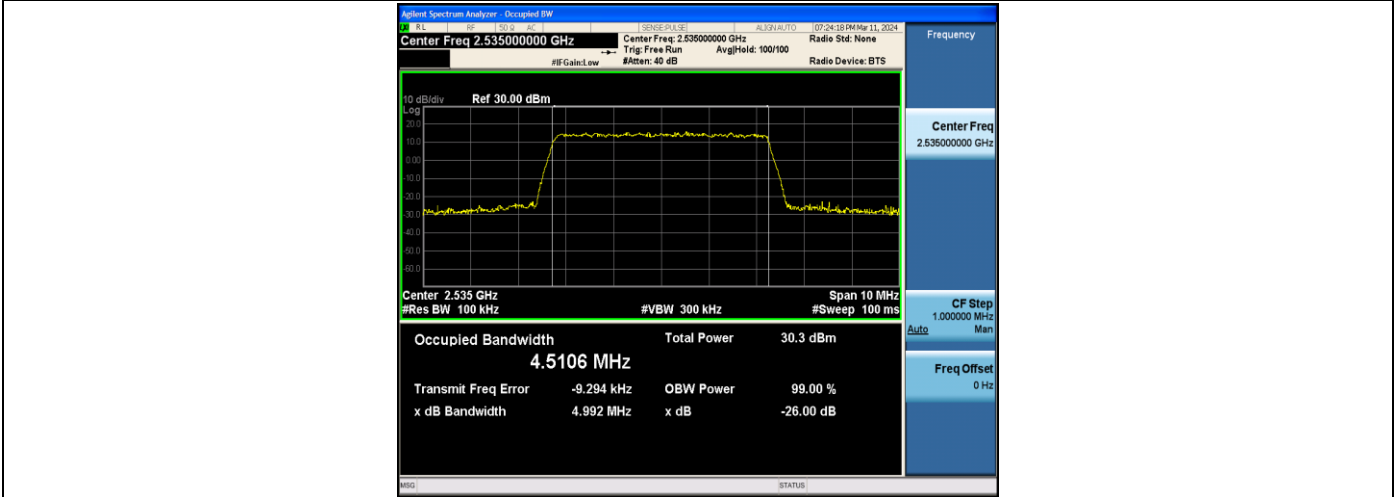

Band7-5MHz-16QAM-20775-25RB#0-PASS

Band7-5MHz-QPSK-21100-25RB#0-PASS