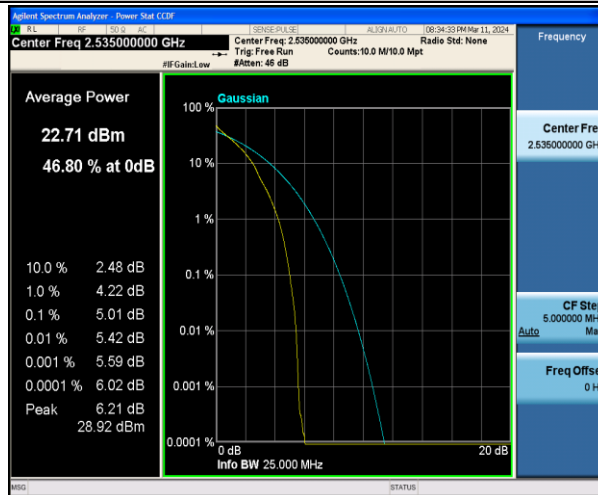

Band7-20MHz-QPSK-21100-1RB#0-PASS