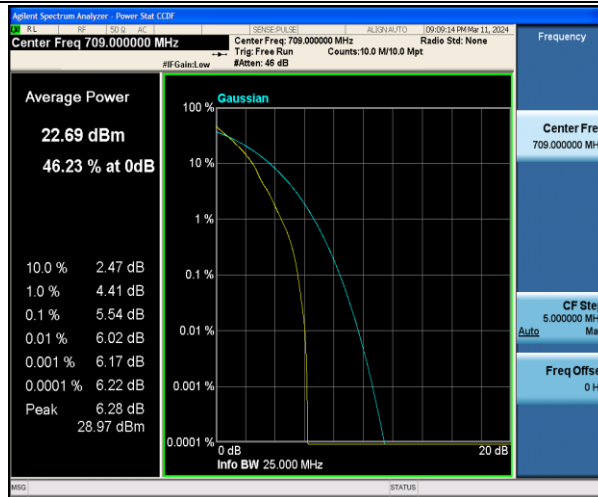

Band17-10MHz-QPSK-23780-1RB#0-PASS