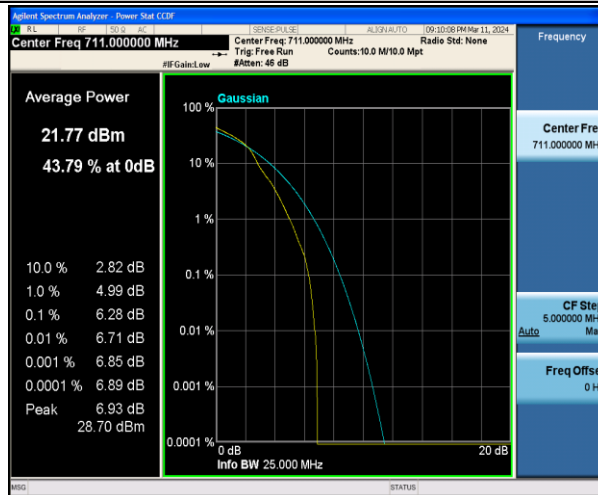

Band17-10MHz-16QAM-23800-1RB#0-PASS