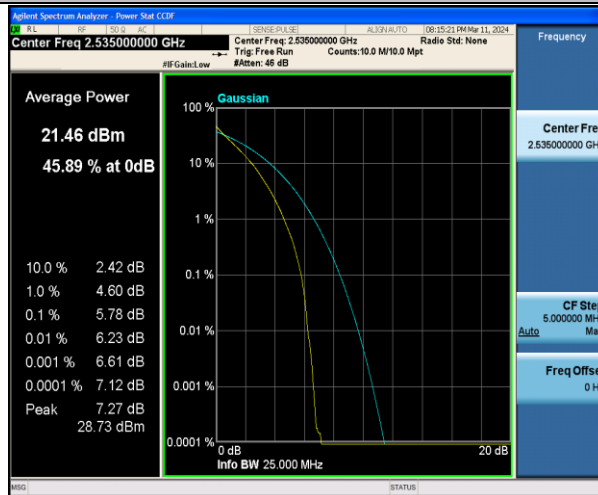

Band7-15MHz-16QAM-21100-1RB#0-PASS

Band7-15MHz-QPSK-21375-1RB#0-PASS

Band7-15MHz-16QAM-21375-1RB#0-PASS

Band7-15MHz-QPSK-20825-75RB#0-PASS

Band7-15MHz-QPSK-21100-75RB#0-PASS

Band7-15MHz-QPSK-21375-75RB#0-PASS