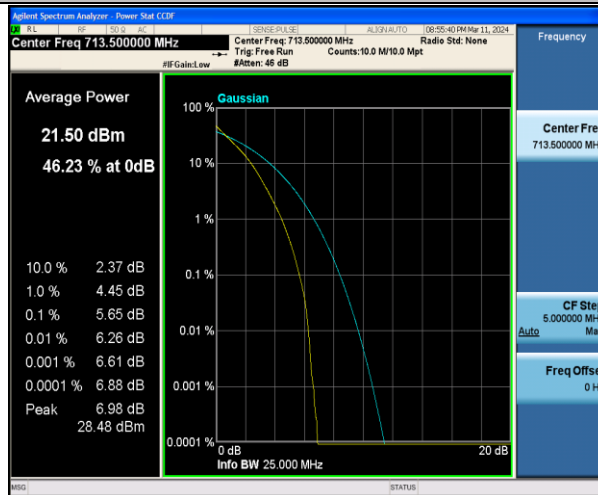

Band17-5MHz-QPSK-23825-25RB#0-PASS