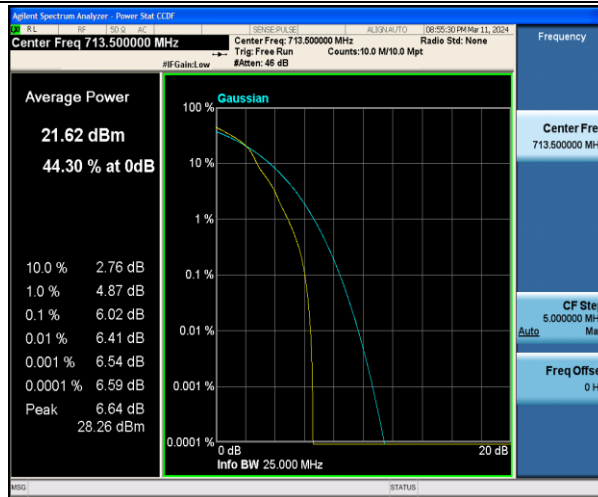

Band17-5MHz-16QAM-23755-25RB#0-PASS

Band17-5MHz-QPSK-23790-1RB#0-PASS

Band17-5MHz-16QAM-23790-1RB#0-PASS

Band17-5MHz-QPSK-23790-25RB#0-PASS

Band17-5MHz-16QAM-23790-25RB#0-PASS

Band17-5MHz-QPSK-23825-1RB#0-PASS