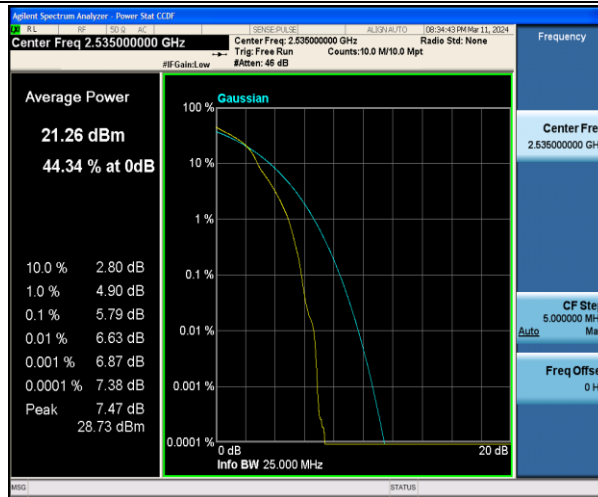

Band7-20MHz-16QAM-21100-1RB#0-PASS