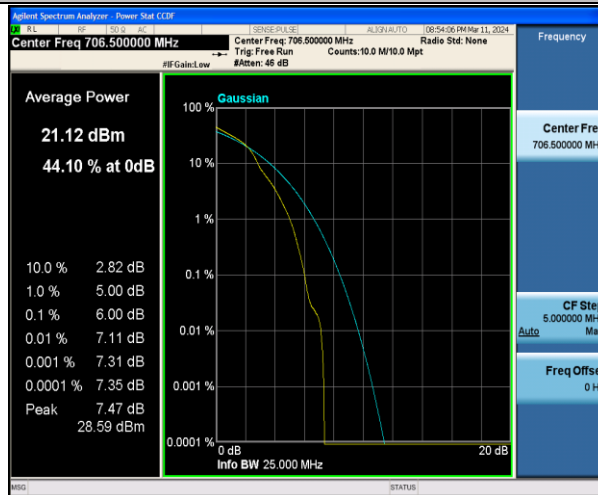

Band7-20MHz-QPSK-20850-100RB#0-PASS

Band7-20MHz-QPSK-21100-100RB#0-PASS

Band7-20MHz-QPSK-21350-100RB#0-PASS

Band17-5MHz-QPSK-23755-1RB#0-PASS

Band17-5MHz-16QAM-23755-1RB#0-PASS

Band17-5MHz-QPSK-23755-25RB#0-PASS