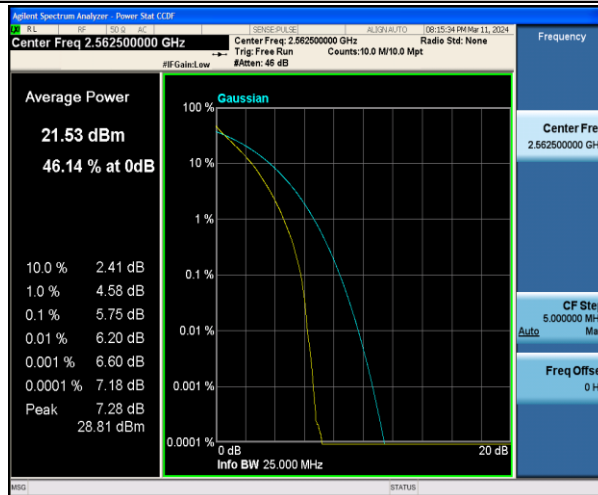

Band7-15MHz-16QAM-21100-1RB#0-PASS

Band7-15MHz-QPSK-21375-1RB#0-PASS

Band7-15MHz-16QAM-21375-1RB#0-PASS

Band7-15MHz-QPSK-20825-75RB#0-PASS

Band7-15MHz-QPSK-21100-75RB#0-PASS

Band7-15MHz-QPSK-21375-75RB#0-PASS