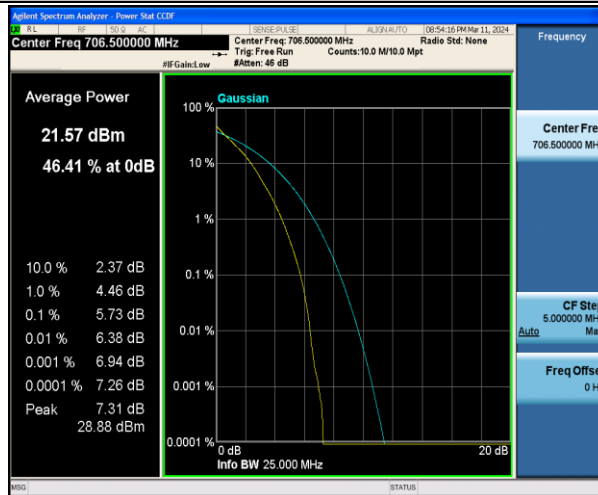

Band7-20MHz-QPSK-20850-100RB#0-PASS

Band7-20MHz-QPSK-21100-100RB#0-PASS

Band7-20MHz-QPSK-21350-100RB#0-PASS

Band17-5MHz-QPSK-23755-1RB#0-PASS

Band17-5MHz-16QAM-23755-1RB#0-PASS

Band17-5MHz-QPSK-23755-25RB#0-PASS