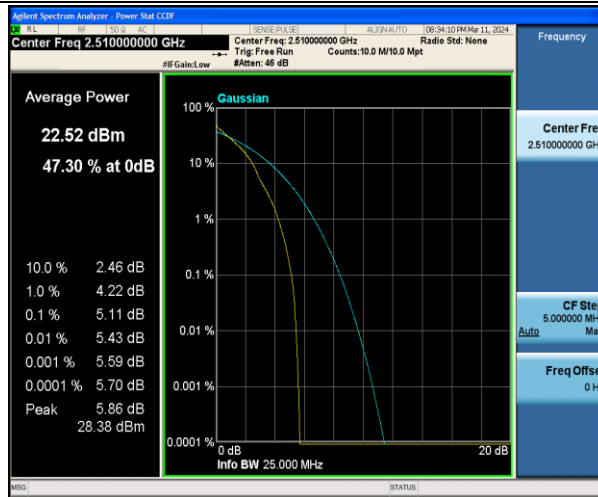

Band7-15MHz-16QAM-21100-1RB#0-PASS

Band7-15MHz-QPSK-21375-1RB#0-PASS

Band7-15MHz-16QAM-21375-1RB#0-PASS

Band7-15MHz-QPSK-20825-75RB#0-PASS

Band7-15MHz-QPSK-21100-75RB#0-PASS

Band7-15MHz-QPSK-21375-75RB#0-PASS