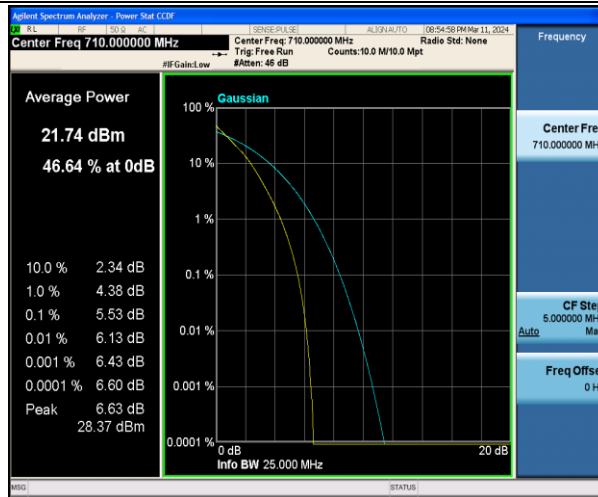

Band17-5MHz-QPSK-23790-25RB#0-PASS