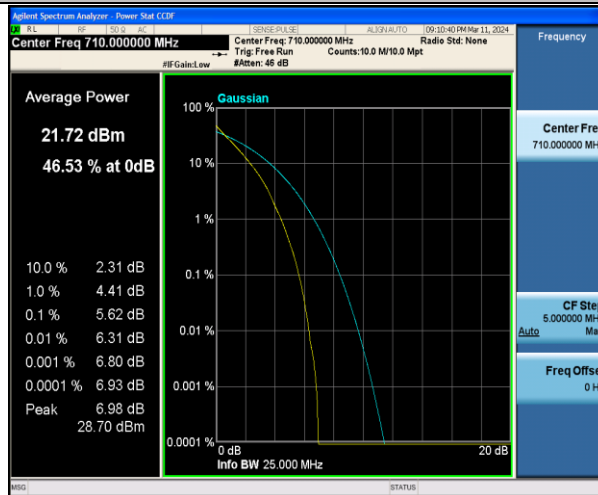

Band17-10MHz-QPSK-23790-50RB#0-PASS