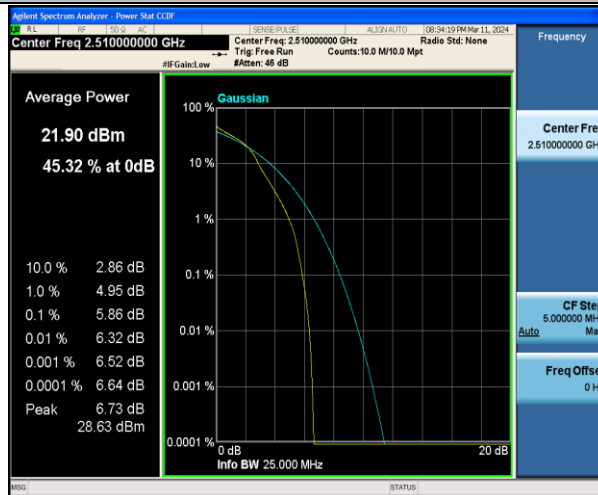

Band7-20MHz-16QAM-20850-1RB#0-PASS