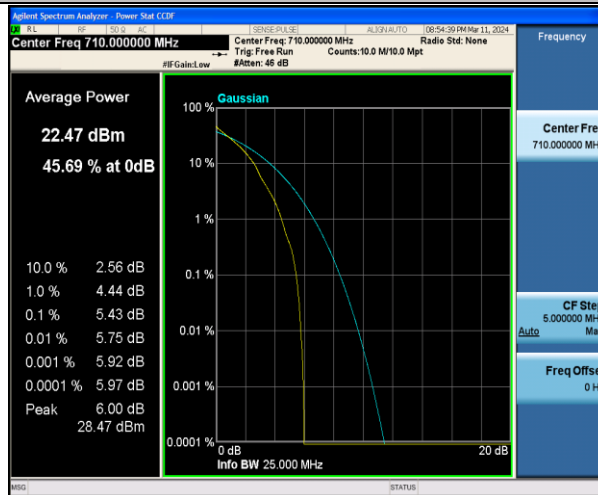

Band17-5MHz-QPSK-23790-1RB#0-PASS