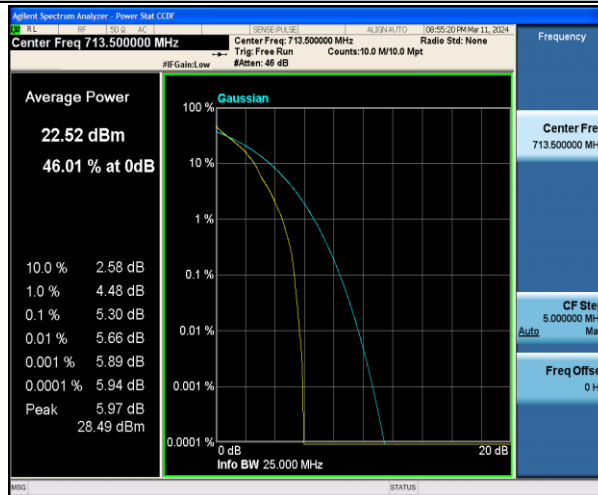

Band17-5MHz-16QAM-23755-25RB#0-PASS

Band17-5MHz-QPSK-23790-1RB#0-PASS

Band17-5MHz-16QAM-23790-1RB#0-PASS

Band17-5MHz-QPSK-23790-25RB#0-PASS

Band17-5MHz-16QAM-23790-25RB#0-PASS

Band17-5MHz-QPSK-23825-1RB#0-PASS