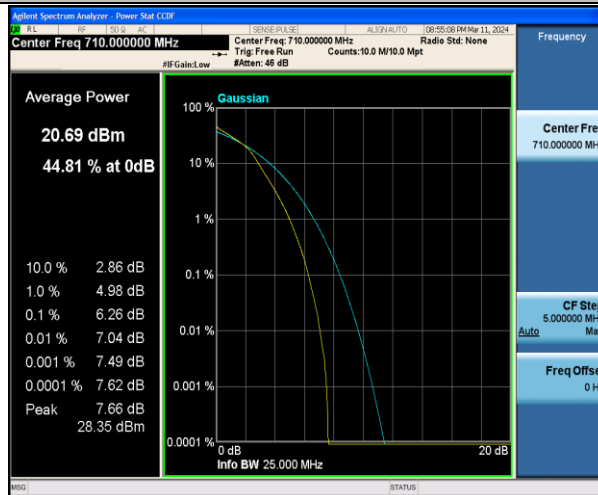

Band17-5MHz-16QAM-23790-25RB#0-PASS