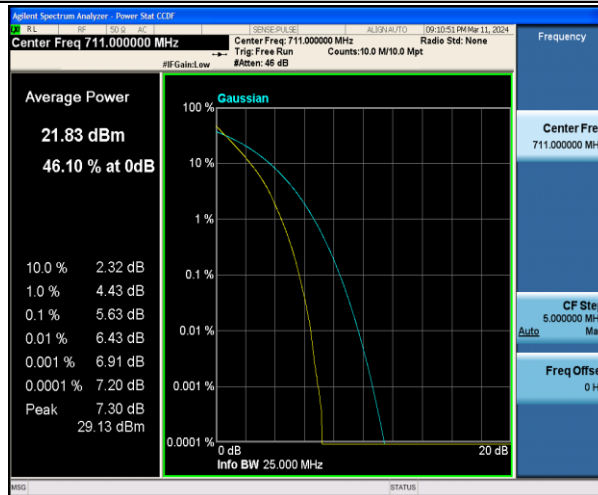

Band17-10MHz-QPSK-23800-50RB#0-PASS