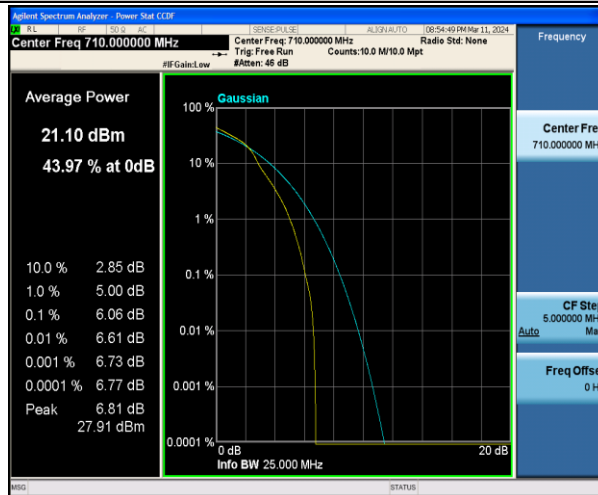

Band17-5MHz-16QAM-23790-1RB#0-PASS