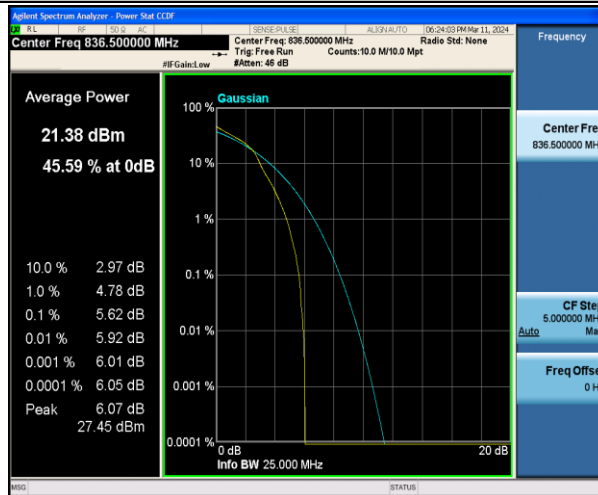

Band5-1.4MHz-QPSK-20407-1RB#0-PASS

Band5-1.4MHz-16QAM-20407-1RB#0-PASS

Band5-1.4MHz-QPSK-20407-6RB#0-PASS

Band5-1.4MHz-16QAM-20407-6RB#0-PASS

Band5-1.4MHz-QPSK-20525-1RB#0-PASS

Band5-1.4MHz-16QAM-20525-1RB#0-PASS