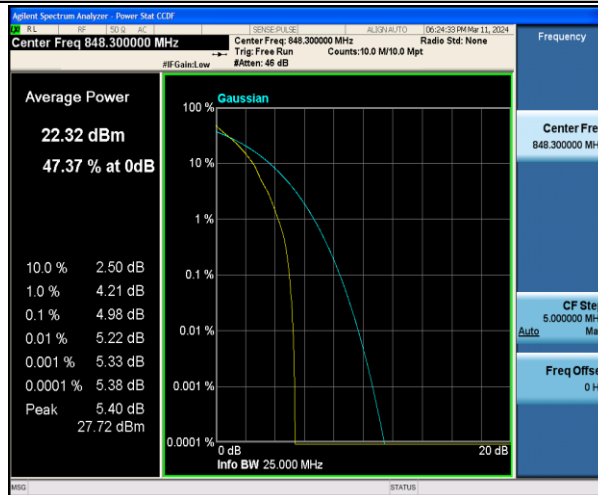

Band5-1.4MHz-16QAM-20525-6RB#0-PASS

Band5-1.4MHz-QPSK-20643-1RB#0-PASS