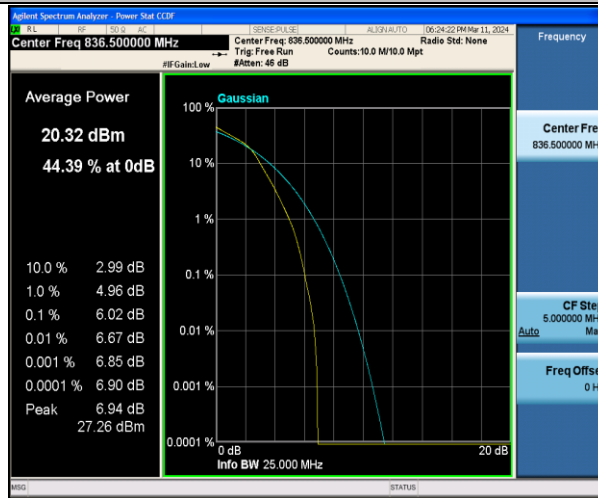

Band5-1.4MHz-QPSK-20525-6RB#0-PASS

Band5-1.4MHz-16QAM-20525-6RB#0-PASS