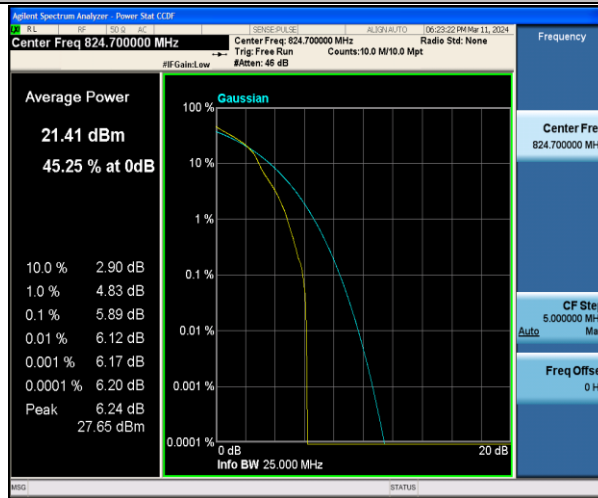

Band5-1.4MHz-QPSK-20407-1RB#0-PASS

Band5-1.4MHz-16QAM-20407-1RB#0-PASS