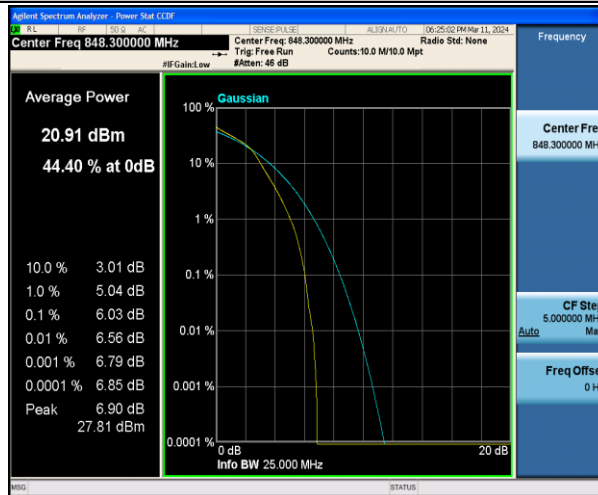

Band5-1.4MHz-QPSK-20525-6RB#0-PASS

Band5-1.4MHz-16QAM-20525-6RB#0-PASS

Band5-1.4MHz-QPSK-20643-1RB#0-PASS

Band5-1.4MHz-16QAM-20643-1RB#0-PASS

Band5-1.4MHz-QPSK-20643-6RB#0-PASS

Band5-1.4MHz-16QAM-20643-6RB#0-PASS