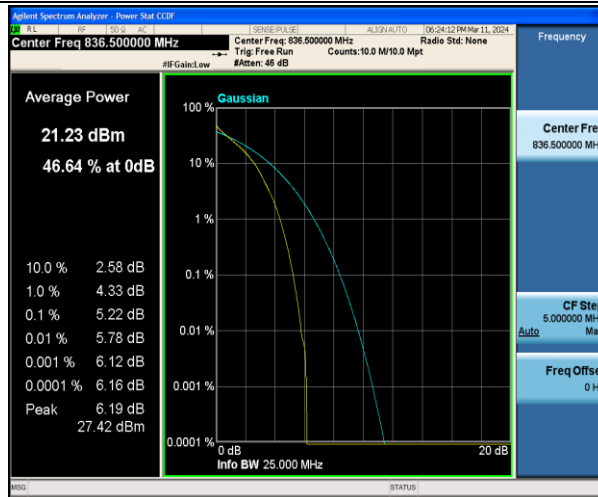

Band5-1.4MHz-QPSK-20407-1RB#0-PASS

Band5-1.4MHz-16QAM-20407-1RB#0-PASS

Band5-1.4MHz-QPSK-20407-6RB#0-PASS

Band5-1.4MHz-16QAM-20407-6RB#0-PASS

Band5-1.4MHz-QPSK-20525-1RB#0-PASS

Band5-1.4MHz-16QAM-20525-1RB#0-PASS