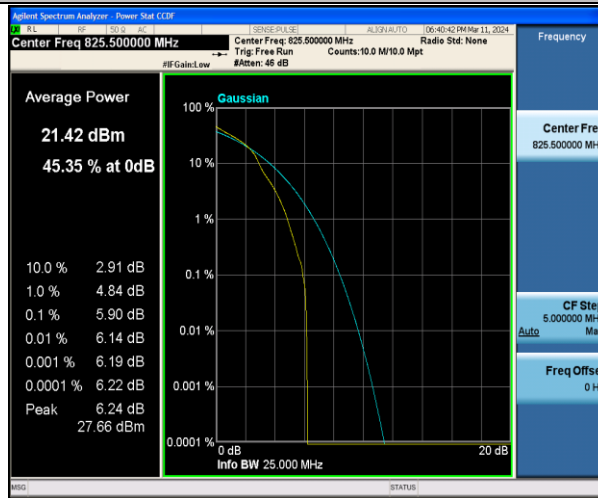

Band5-3MHz-QPSK-20415-1RB#0-PASS

Band5-3MHz-16QAM-20415-1RB#0-PASS