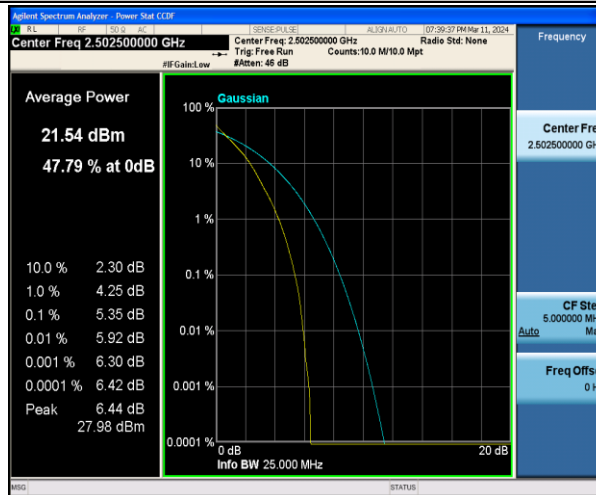

Band7-5MHz-16QAM-20775-1RB#0-PASS

Band7-5MHz-QPSK-20775-25RB#0-PASS