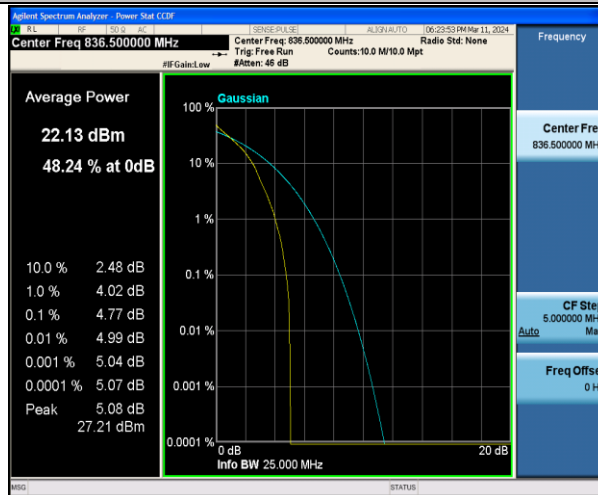

Band5-1.4MHz-QPSK-20407-1RB#0-PASS

Band5-1.4MHz-16QAM-20407-1RB#0-PASS

Band5-1.4MHz-QPSK-20407-6RB#0-PASS

Band5-1.4MHz-16QAM-20407-6RB#0-PASS

Band5-1.4MHz-QPSK-20525-1RB#0-PASS

Band5-1.4MHz-16QAM-20525-1RB#0-PASS