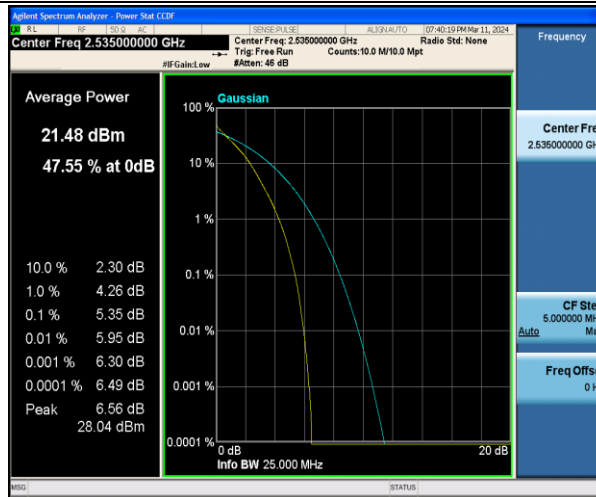

Band7-5MHz-QPSK-20775-1RB#0-PASS

Band7-5MHz-16QAM-20775-1RB#0-PASS

Band7-5MHz-QPSK-20775-25RB#0-PASS

Band7-5MHz-16QAM-20775-25RB#0-PASS

Band7-5MHz-QPSK-21100-1RB#0-PASS

Band7-5MHz-16QAM-21100-1RB#0-PASS

Band7-5MHz-QPSK-21100-25RB#0-PASS