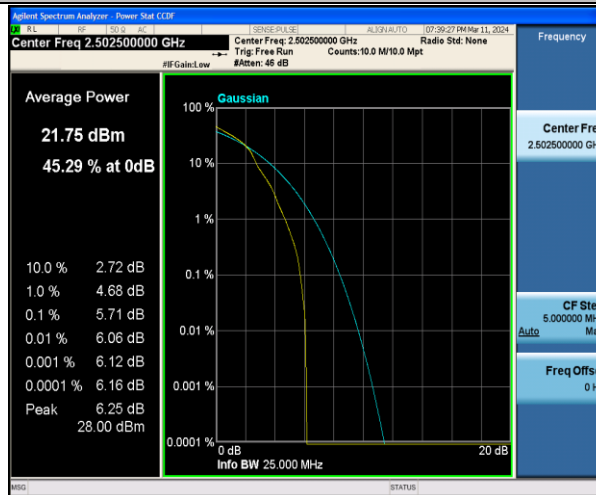

Band7-5MHz-QPSK-20775-1RB#0-PASS

Band7-5MHz-16QAM-20775-1RB#0-PASS