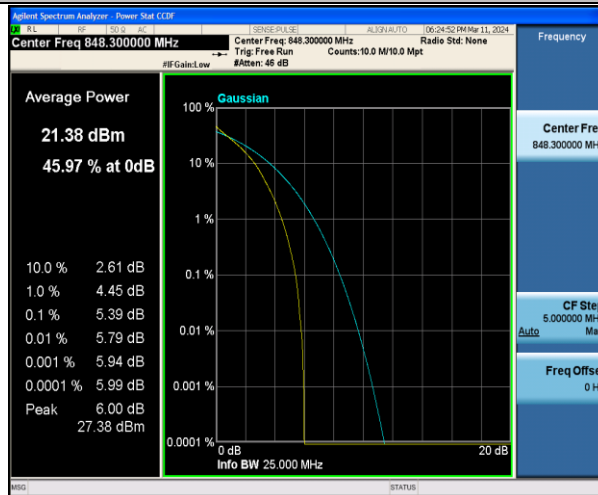

Band5-1.4MHz-QPSK-20525-6RB#0-PASS

Band5-1.4MHz-16QAM-20525-6RB#0-PASS

Band5-1.4MHz-QPSK-20643-1RB#0-PASS

Band5-1.4MHz-16QAM-20643-1RB#0-PASS

Band5-1.4MHz-QPSK-20643-6RB#0-PASS

Band5-1.4MHz-16QAM-20643-6RB#0-PASS