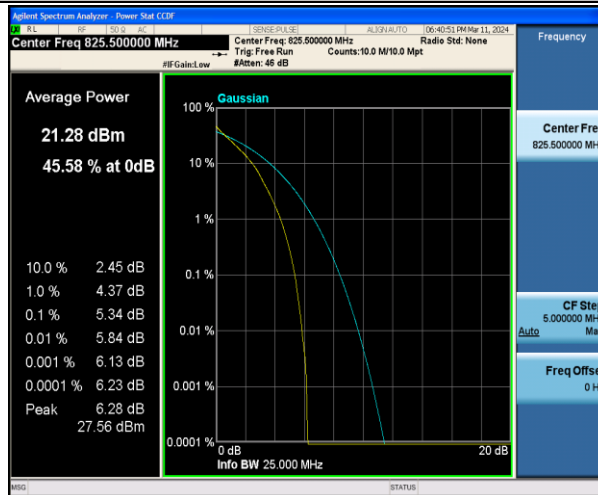

Band5-3MHz-16QAM-20415-1RB#0-PASS

Band5-3MHz-QPSK-20415-15RB#0-PASS