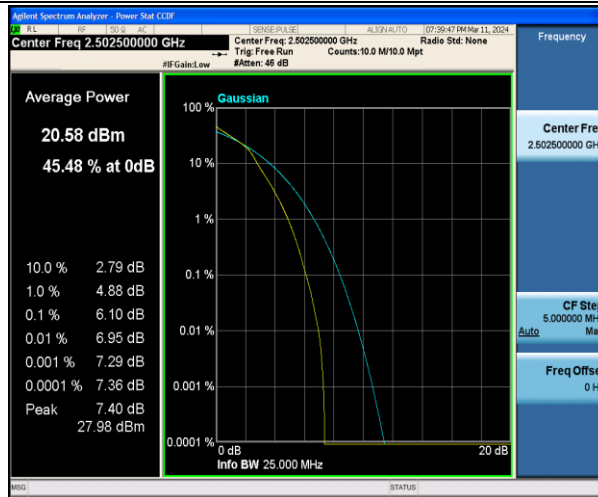

Band7-5MHz-QPSK-20775-25RB#0-PASS

Band7-5MHz-16QAM-20775-25RB#0-PASS