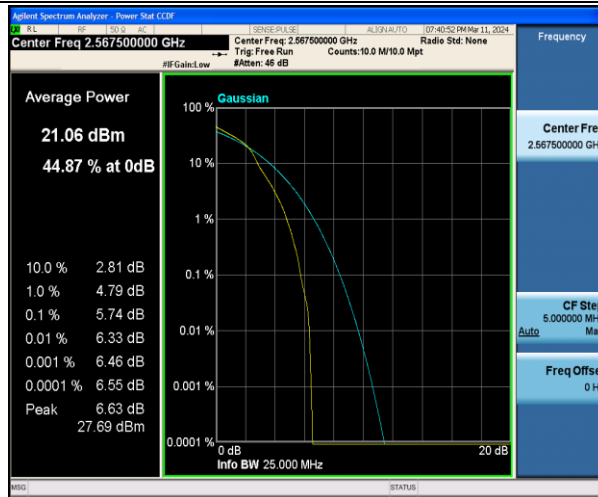

Band7-5MHz-QPSK-21425-1RB#0-PASS

Band7-5MHz-16QAM-21425-1RB#0-PASS