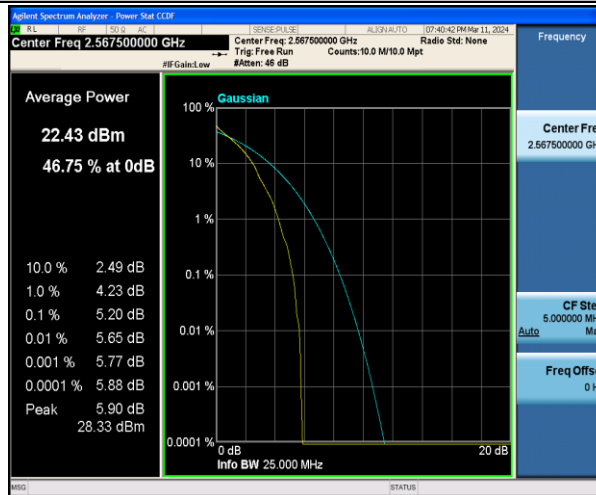

Band7-5MHz-16QAM-21100-25RB#0-PASS

Band7-5MHz-QPSK-21425-1RB#0-PASS