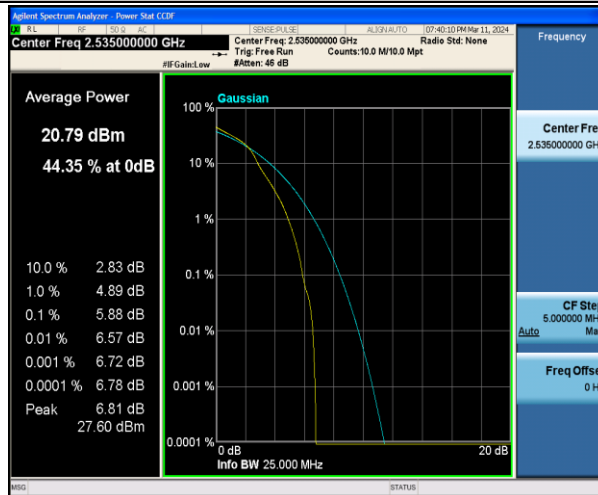

Band7-5MHz-QPSK-20775-1RB#0-PASS

Band7-5MHz-16QAM-20775-1RB#0-PASS

Band7-5MHz-QPSK-20775-25RB#0-PASS

Band7-5MHz-16QAM-20775-25RB#0-PASS

Band7-5MHz-QPSK-21100-1RB#0-PASS

Band7-5MHz-16QAM-21100-1RB#0-PASS

Band7-5MHz-QPSK-21100-25RB#0-PASS