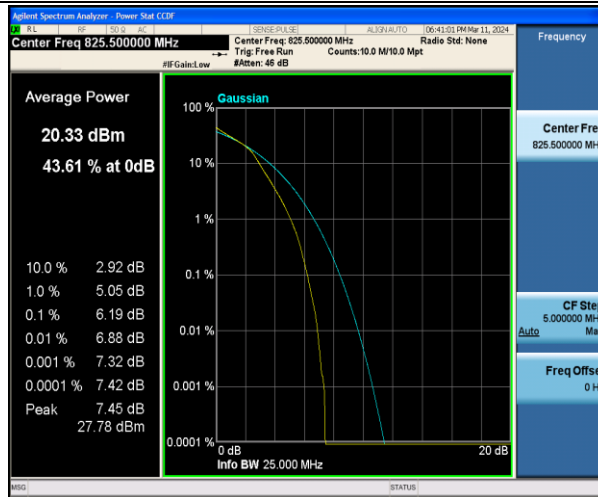

Band5-3MHz-QPSK-20415-15RB#0-PASS

Band5-3MHz-16QAM-20415-15RB#0-PASS