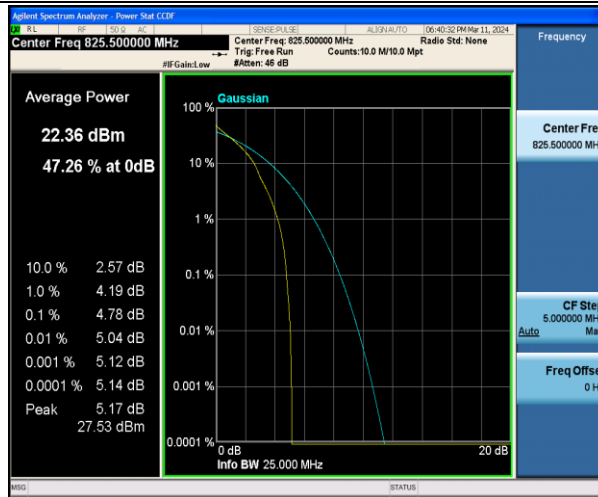

Band5-1.4MHz-QPSK-20525-6RB#0-PASS

Band5-1.4MHz-16QAM-20525-6RB#0-PASS

Band5-1.4MHz-QPSK-20643-1RB#0-PASS

Band5-1.4MHz-16QAM-20643-1RB#0-PASS

Band5-1.4MHz-QPSK-20643-6RB#0-PASS

Band5-1.4MHz-16QAM-20643-6RB#0-PASS