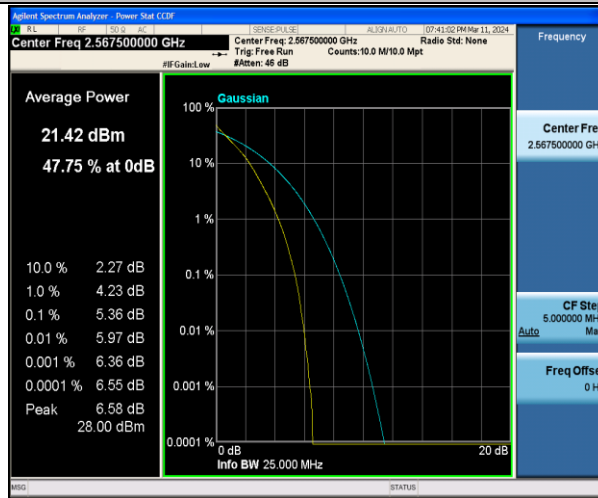

Band7-5MHz-16QAM-21425-1RB#0-PASS

Band7-5MHz-QPSK-21425-25RB#0-PASS