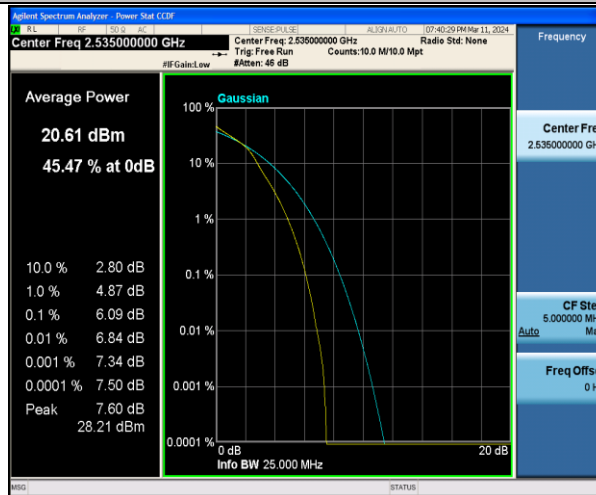

Band7-5MHz-QPSK-20775-1RB#0-PASS

Band7-5MHz-16QAM-20775-1RB#0-PASS

Band7-5MHz-QPSK-20775-25RB#0-PASS

Band7-5MHz-16QAM-20775-25RB#0-PASS

Band7-5MHz-QPSK-21100-1RB#0-PASS

Band7-5MHz-16QAM-21100-1RB#0-PASS

Band7-5MHz-QPSK-21100-25RB#0-PASS