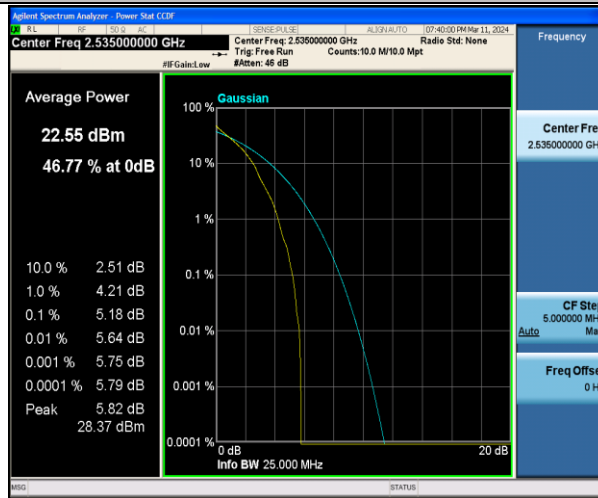

Band7-5MHz-QPSK-20775-1RB#0-PASS

Band7-5MHz-16QAM-20775-1RB#0-PASS

Band7-5MHz-QPSK-20775-25RB#0-PASS

Band7-5MHz-16QAM-20775-25RB#0-PASS

Band7-5MHz-QPSK-21100-1RB#0-PASS

Band7-5MHz-16QAM-21100-1RB#0-PASS

Band7-5MHz-QPSK-21100-25RB#0-PASS