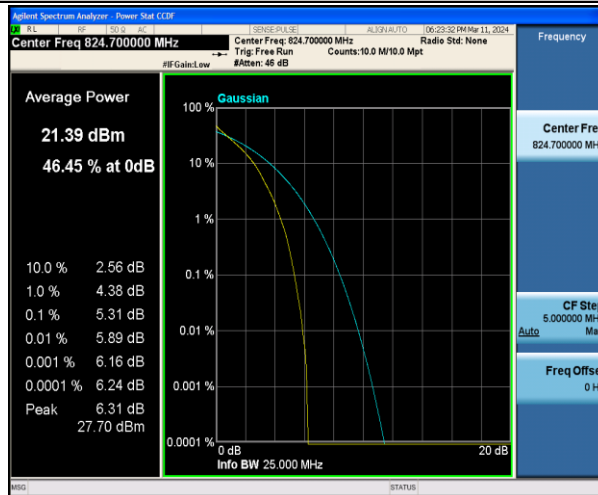

Band5-1.4MHz-16QAM-20407-1RB#0-PASS

Band5-1.4MHz-QPSK-20407-6RB#0-PASS