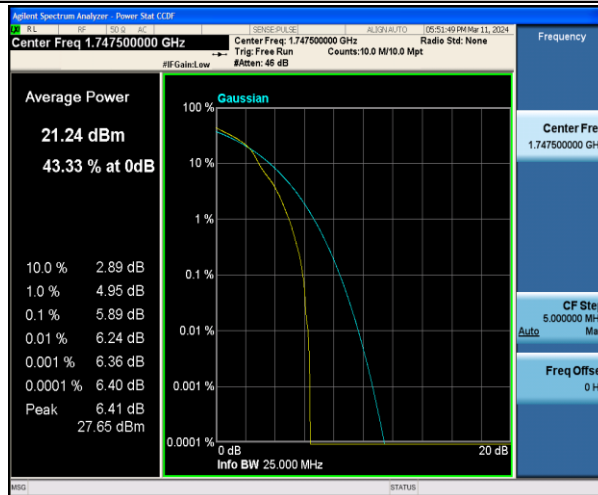

Band4-15MHz-QPSK-20325-1RB#0-PASS

Band4-15MHz-16QAM-20325-1RB#0-PASS