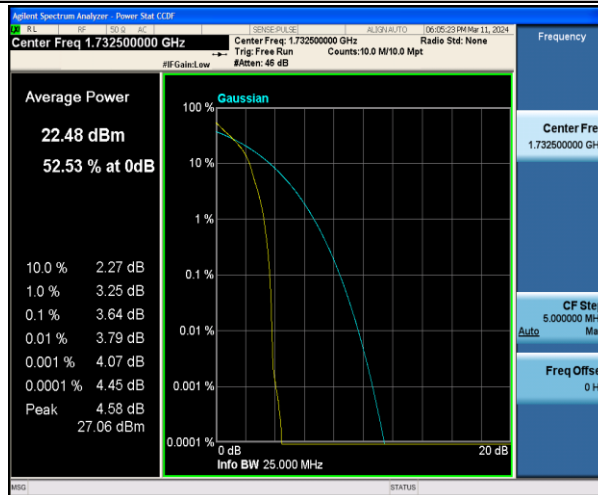

Band4-20MHz-16QAM-20050-1RB#0-PASS

Band4-20MHz-QPSK-20175-1RB#0-PASS