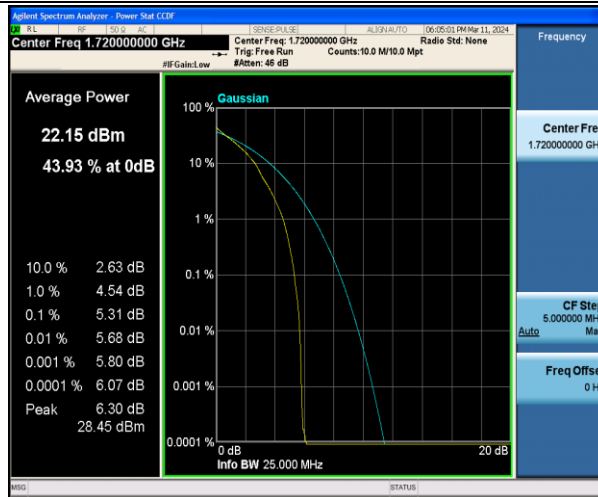

Band4-15MHz-16QAM-20175-1RB#0-PASS

Band4-15MHz-QPSK-20325-1RB#0-PASS

Band4-15MHz-16QAM-20325-1RB#0-PASS

Band4-15MHz-QPSK-20025-75RB#0-PASS

Band4-15MHz-QPSK-20175-75RB#0-PASS

Band4-15MHz-QPSK-20325-75RB#0-PASS