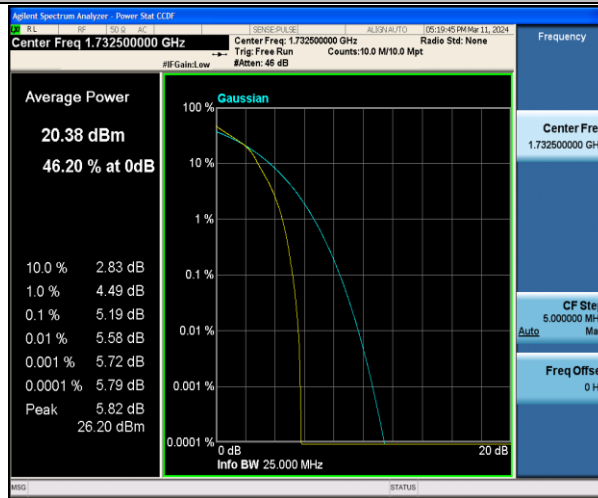

Band4-5MHz-QPSK-20175-25RB#0-PASS

Band4-5MHz-16QAM-20175-25RB#0-PASS