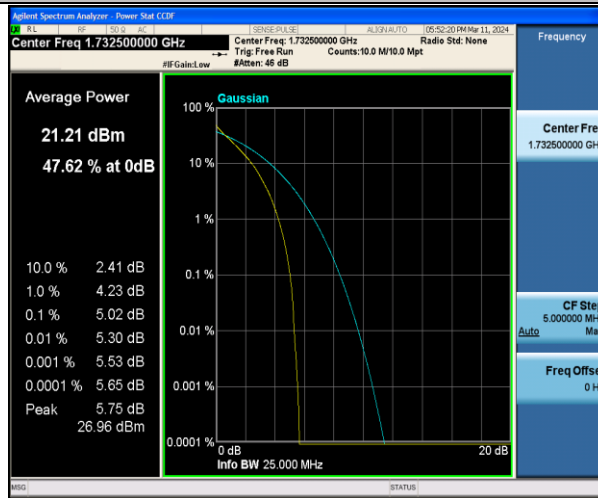

Band4-15MHz-16QAM-20175-1RB#0-PASS

Band4-15MHz-QPSK-20325-1RB#0-PASS

Band4-15MHz-16QAM-20325-1RB#0-PASS

Band4-15MHz-QPSK-20025-75RB#0-PASS

Band4-15MHz-QPSK-20175-75RB#0-PASS

Band4-15MHz-QPSK-20325-75RB#0-PASS