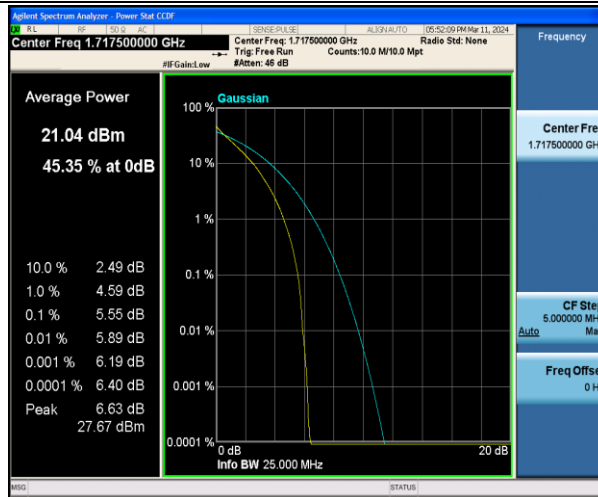

Band4-15MHz-16QAM-20325-1RB#0-PASS

Band4-15MHz-QPSK-20025-75RB#0-PASS