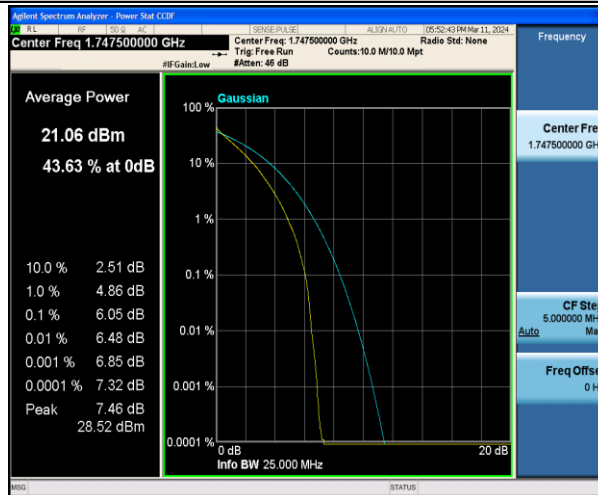

Band4-15MHz-16QAM-20175-1RB#0-PASS

Band4-15MHz-QPSK-20325-1RB#0-PASS

Band4-15MHz-16QAM-20325-1RB#0-PASS

Band4-15MHz-QPSK-20025-75RB#0-PASS

Band4-15MHz-QPSK-20175-75RB#0-PASS

Band4-15MHz-QPSK-20325-75RB#0-PASS