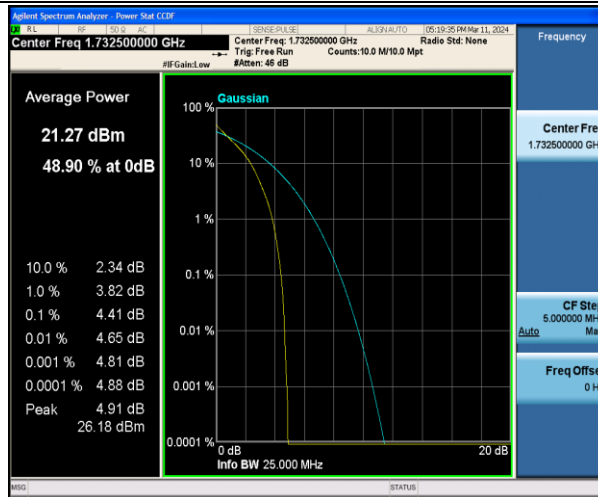

Band4-5MHz-16QAM-20175-1RB#0-PASS

Band4-5MHz-QPSK-20175-25RB#0-PASS