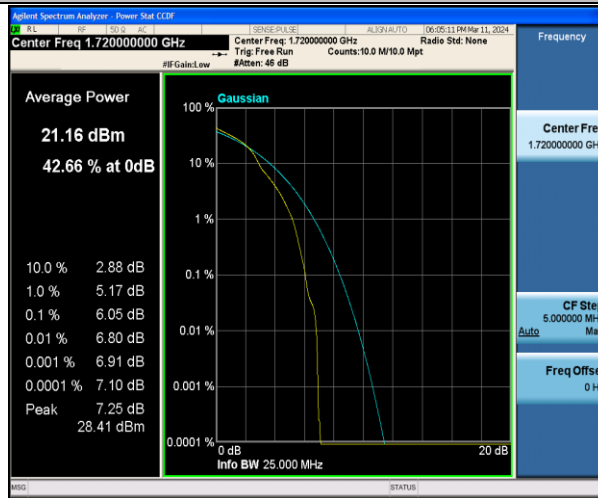

Band4-20MHz-QPSK-20050-1RB#0-PASS

Band4-20MHz-16QAM-20050-1RB#0-PASS