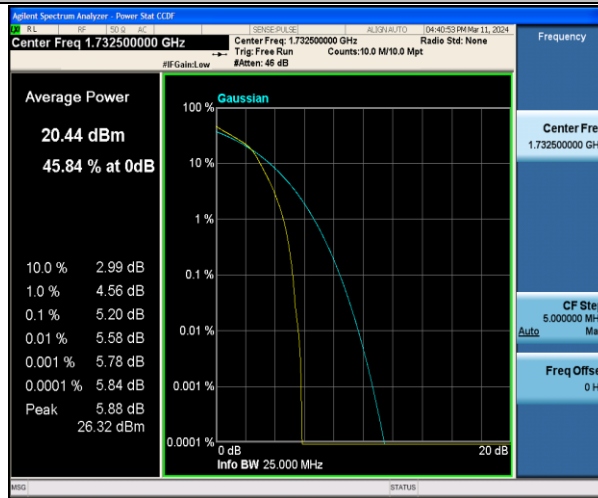

Band4-1.4MHz-QPSK-20175-6RB#0-PASS

Band4-1.4MHz-16QAM-20175-6RB#0-PASS