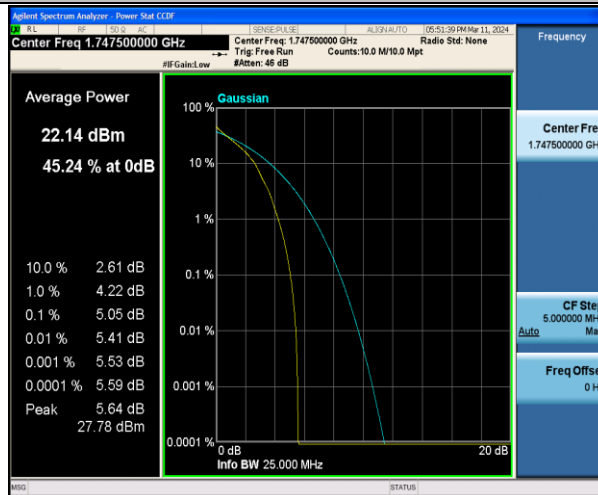

Band4-15MHz-16QAM-20175-1RB#0-PASS

Band4-15MHz-QPSK-20325-1RB#0-PASS