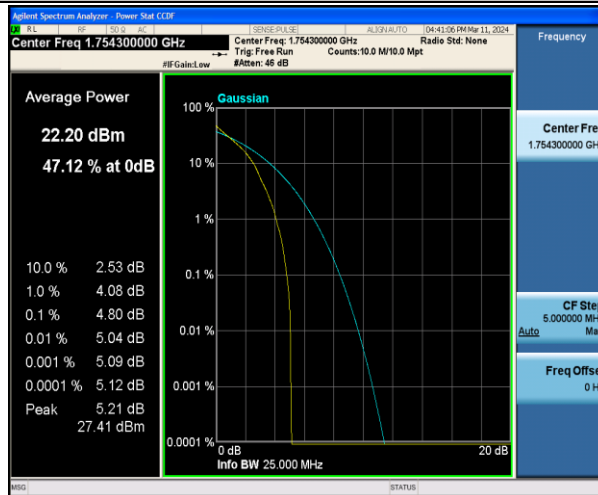

Band4-1.4MHz-16QAM-20175-6RB#0-PASS

Band4-1.4MHz-QPSK-20393-1RB#0-PASS