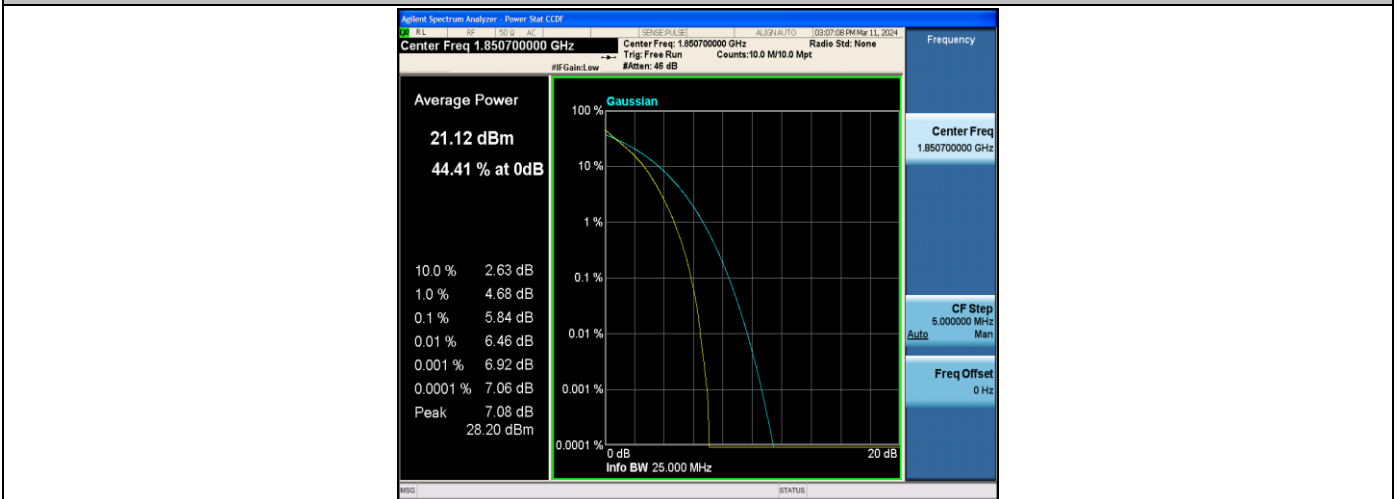

Band2-1.4MHz-QPSK-18607-6RB#0-PASS