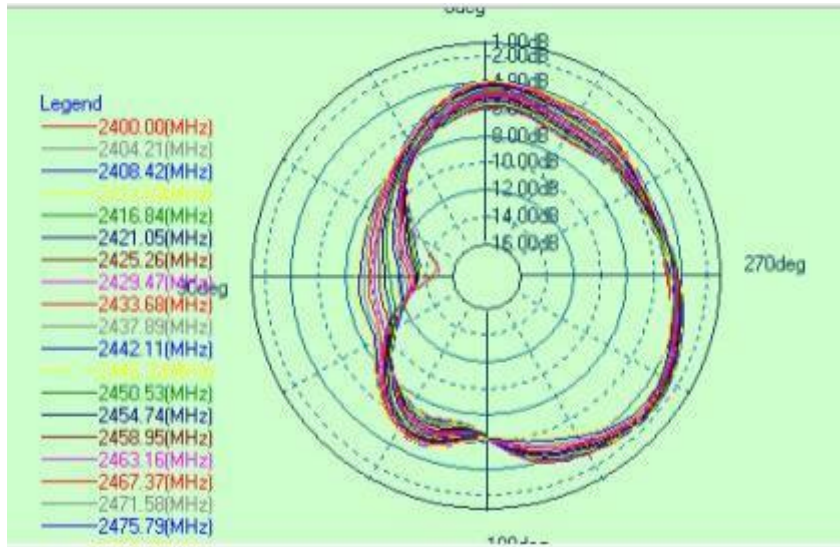

Antenna Specification

Summary

ITEM	SPEC.
Model Name	A18410
Center Frequency	2400-2500 MHz
MAX. GAIN	1.1 dBi
Antenna Type	Interna
Antenna Length	0.8*25mm

ZY

XY