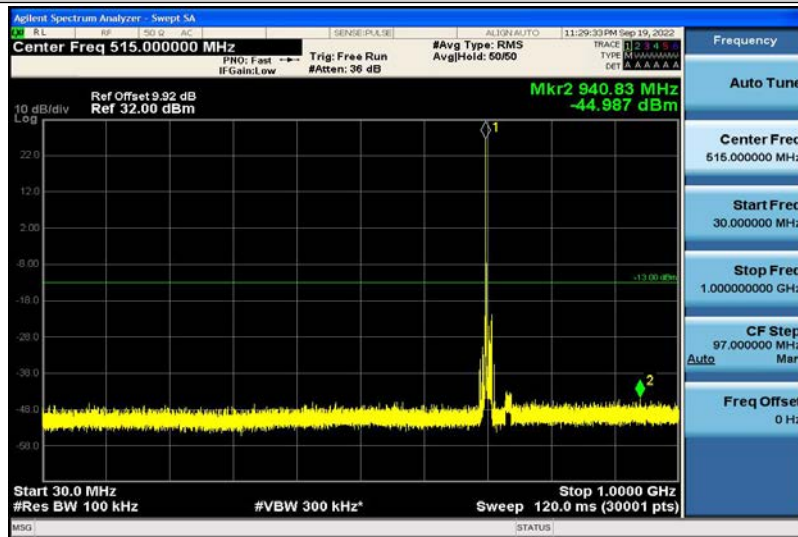

Band17-5MHz-16QAM-23790-1RB#0-1000~26000MHz

Band17-5MHz-16QAM-23825-1RB#0-30~1000MHz

Band17-5MHz-16QAM-23825-1RB#0-1000~26000MHz

Band17-10MHz-QPSK-23780-1RB#0-30~1000MHz

Band17-10MHz-QPSK-23780-1RB#0-1000~26000MHz