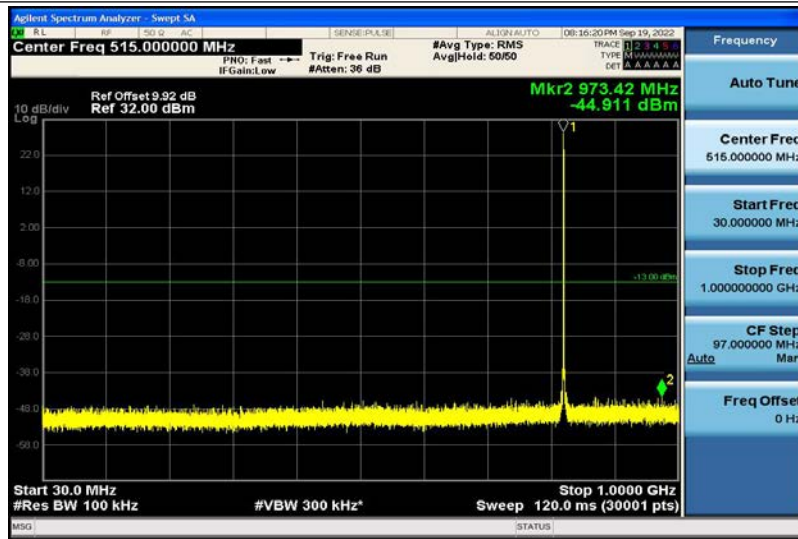

Band5-1.4MHz-QPSK-20643-1RB#0-1000~26000MHz

Band5-1.4MHz-16QAM-20407-1RB#0-30~1000MHz