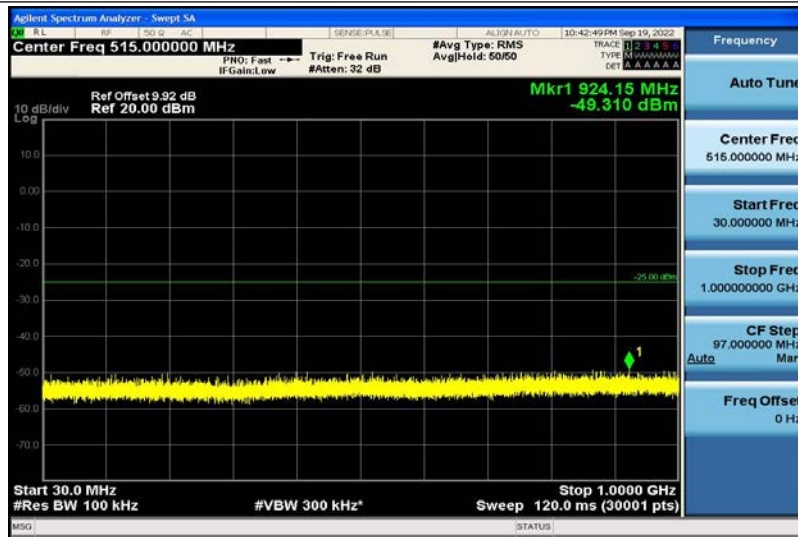

Band7-15MHz-16QAM-21100-1RB#0-30~1000MHz

Band7-15MHz-16QAM-21100-1RB#0-1000~26000MHz

Band7-15MHz-16QAM-21375-1RB#0-30~1000MHz

Band7-15MHz-16QAM-21375-1RB#0-1000~26000MHz

Band7-20MHz-QPSK-20850-1RB#0-30~1000MHz