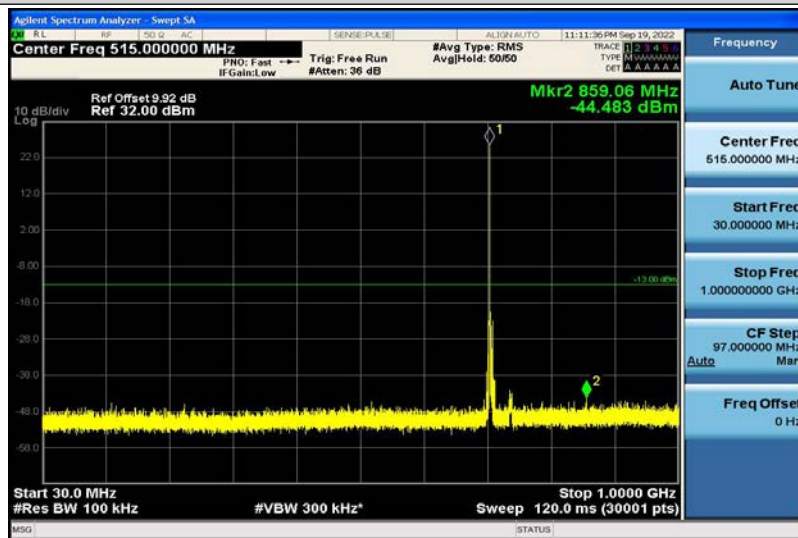

Band17-5MHz-16QAM-23790-1RB#0-1000~26000MHz

Band17-5MHz-16QAM-23825-1RB#0-30~1000MHz