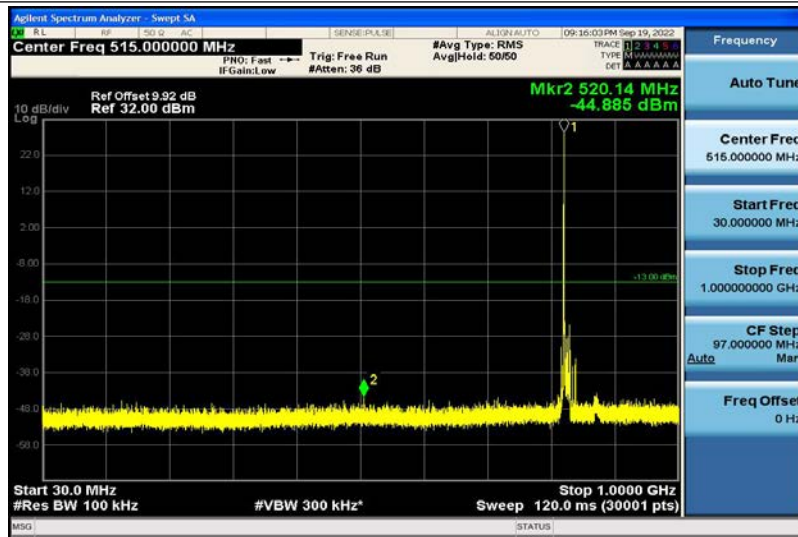

Band5-5MHz-16QAM-20425-1RB#0-1000~26000MHz

Band5-5MHz-16QAM-20525-1RB#0-30~1000MHz

Band5-5MHz-16QAM-20525-1RB#0-1000~26000MHz

Band5-5MHz-16QAM-20625-1RB#0-30~1000MHz

Band5-5MHz-16QAM-20625-1RB#0-1000~26000MHz