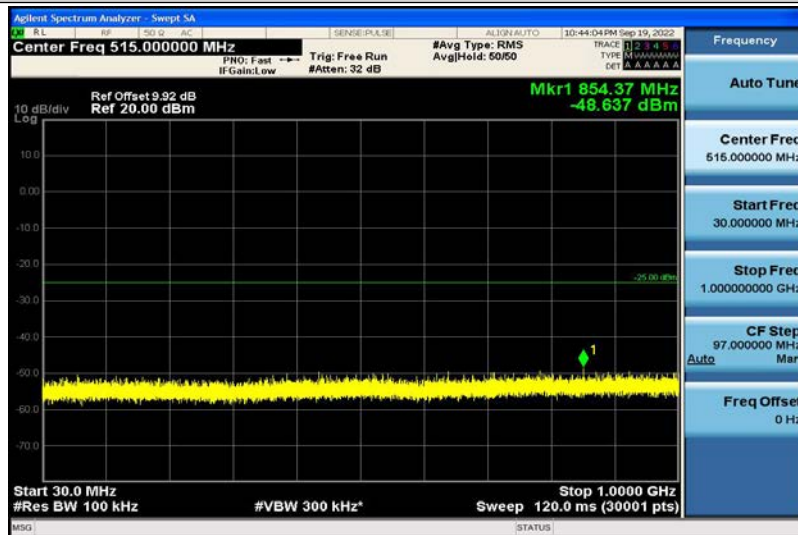

Band7-20MHz-QPSK-20850-1RB#0-1000~26000MHz

Band7-20MHz-QPSK-21100-1RB#0-30~1000MHz