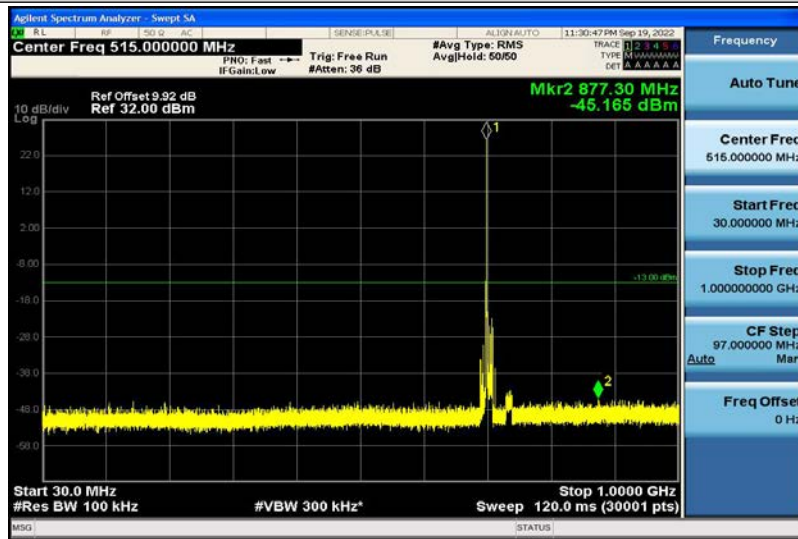

Band17-10MHz-QPSK-23790-1RB#0-1000~26000MHz

Band17-10MHz-QPSK-23800-1RB#0-30~1000MHz