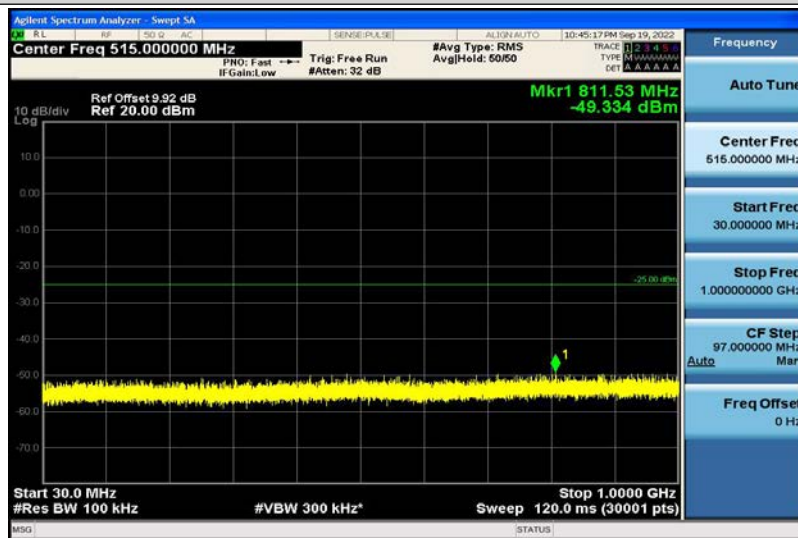

Band7-20MHz-QPSK-21100-1RB#0-1000~26000MHz

Band7-20MHz-QPSK-21350-1RB#0-30~1000MHz