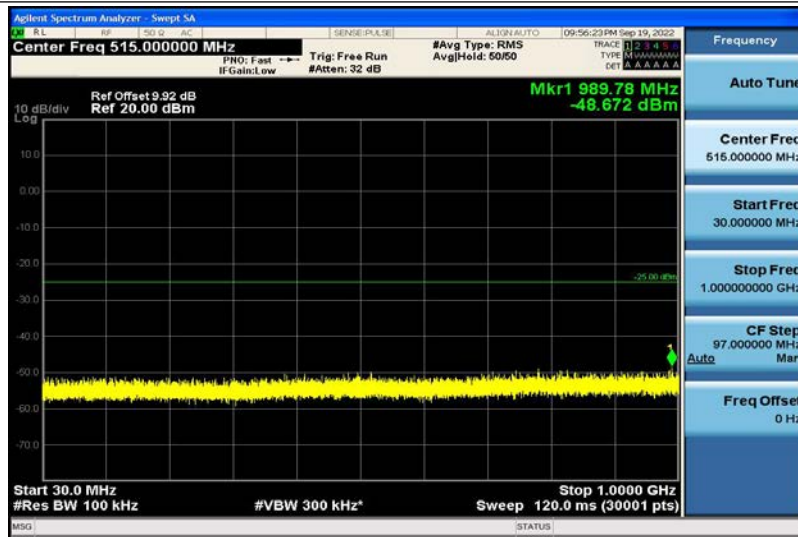

Band7-5MHz-16QAM-20775-1RB#0-1000~26000MHz

Band7-5MHz-16QAM-21100-1RB#0-30~1000MHz

Band7-5MHz-16QAM-21100-1RB#0-1000~26000MHz

Band7-5MHz-16QAM-21425-1RB#0-30~1000MHz

Band7-5MHz-16QAM-21425-1RB#0-1000~26000MHz