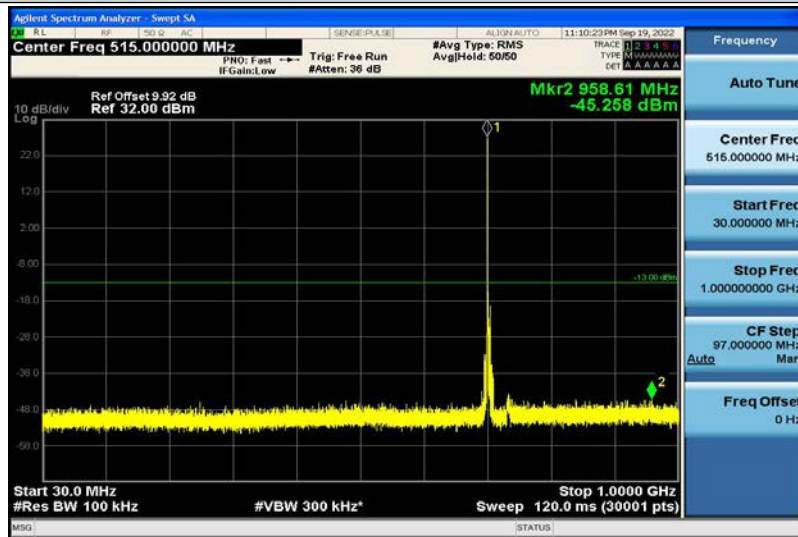

Band17-5MHz-QPSK-23825-1RB#0-30~1000MHz

Band17-5MHz-QPSK-23825-1RB#0-1000~26000MHz

Band17-5MHz-16QAM-23755-1RB#0-30~1000MHz

Band17-5MHz-16QAM-23755-1RB#0-1000~26000MHz

Band17-5MHz-16QAM-23790-1RB#0-30~1000MHz