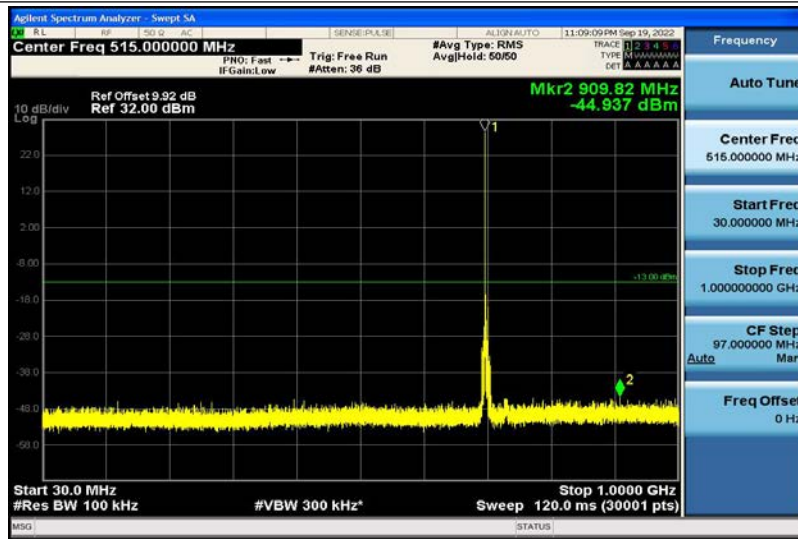

Band17-5MHz-QPSK-23825-1RB#0-1000~26000MHz

Band17-5MHz-16QAM-23755-1RB#0-30~1000MHz