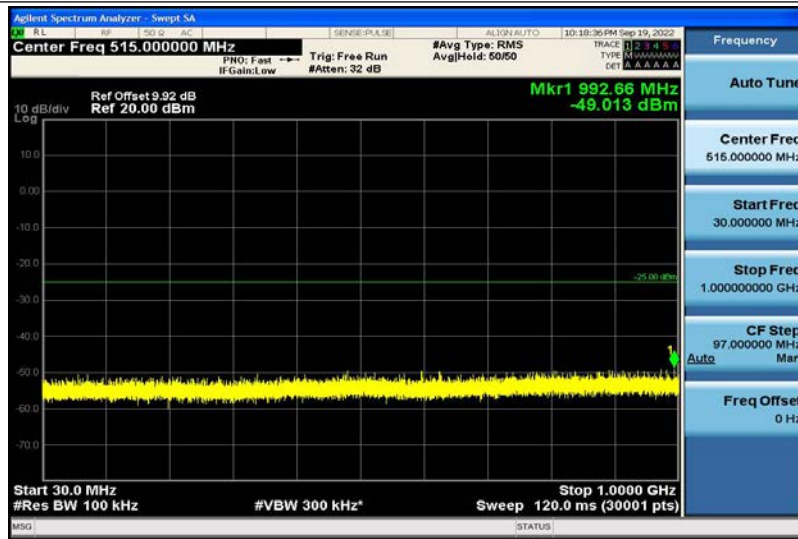

Band7-15MHz-QPSK-21375-1RB#0-1000~26000MHz

Band7-15MHz-16QAM-20825-1RB#0-30~1000MHz