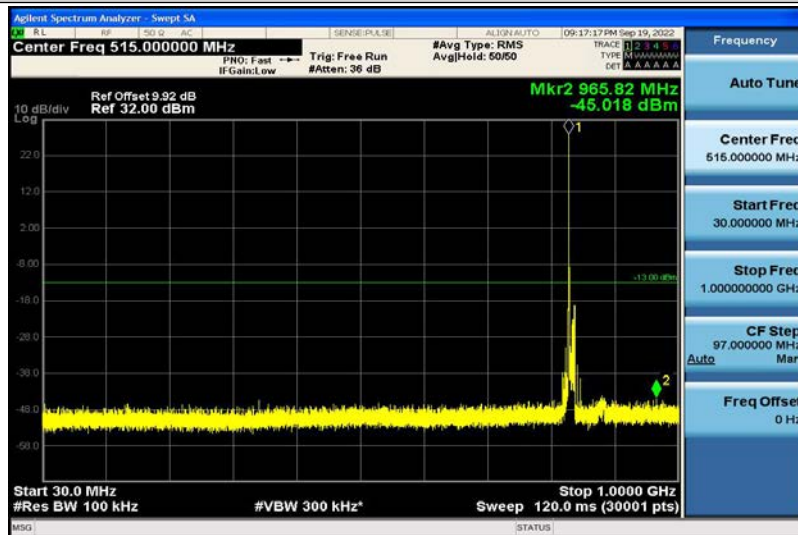

Band5-10MHz-QPSK-20450-1RB#0-1000~26000MHz

Band5-10MHz-QPSK-20525-1RB#0-30~1000MHz