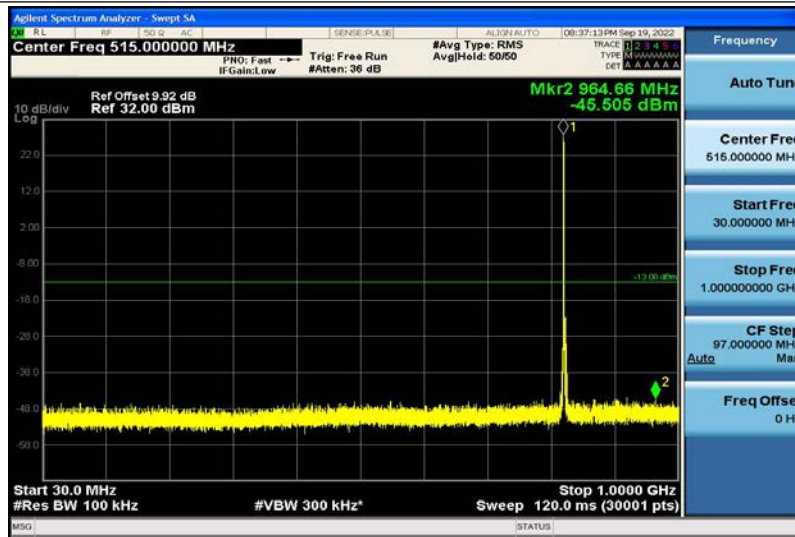

Band5-1.4MHz-16QAM-20643-1RB#0-1000~26000MHz

Band5-3MHz-QPSK-20415-1RB#0-30~1000MHz