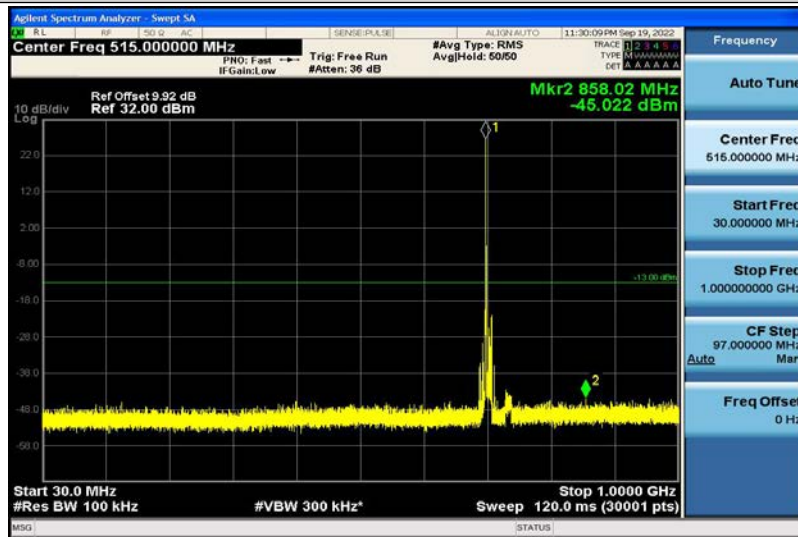

Band17-10MHz-16QAM-23780-1RB#0-1000~26000MHz

Band17-10MHz-16QAM-23790-1RB#0-30~1000MHz