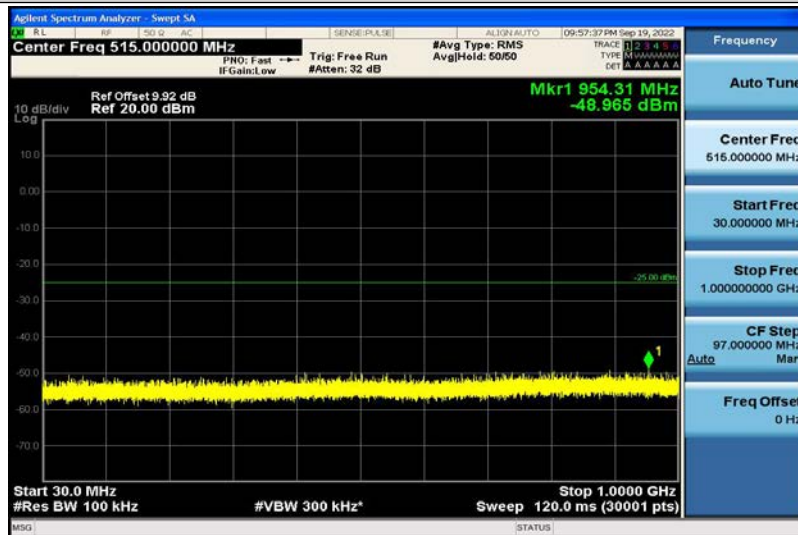

Band7-10MHz-QPSK-20800-1RB#0-1000~26000MHz

Band7-10MHz-QPSK-21100-1RB#0-30~1000MHz