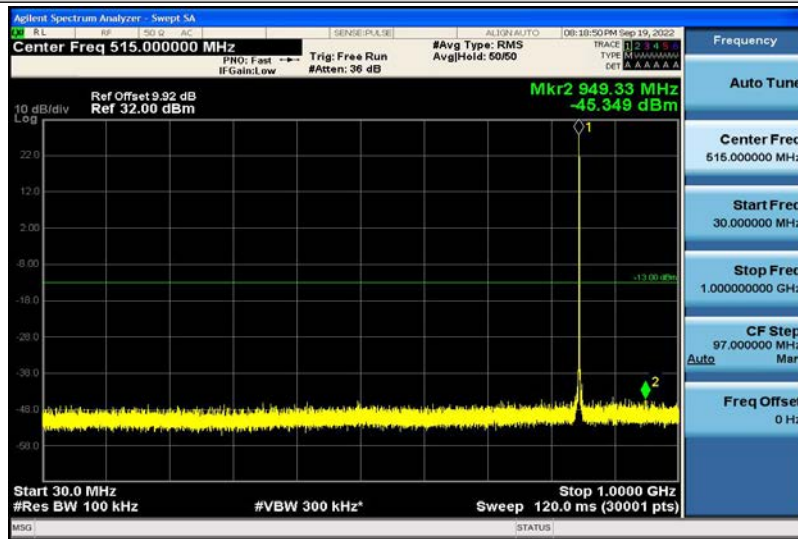

Band5-1.4MHz-QPSK-20643-1RB#0-1000~26000MHz

Band5-1.4MHz-16QAM-20407-1RB#0-30~1000MHz

Band5-1.4MHz-16QAM-20407-1RB#0-1000~26000MHz

Band5-1.4MHz-16QAM-20525-1RB#0-30~1000MHz

Band5-1.4MHz-16QAM-20525-1RB#0-1000~26000MHz