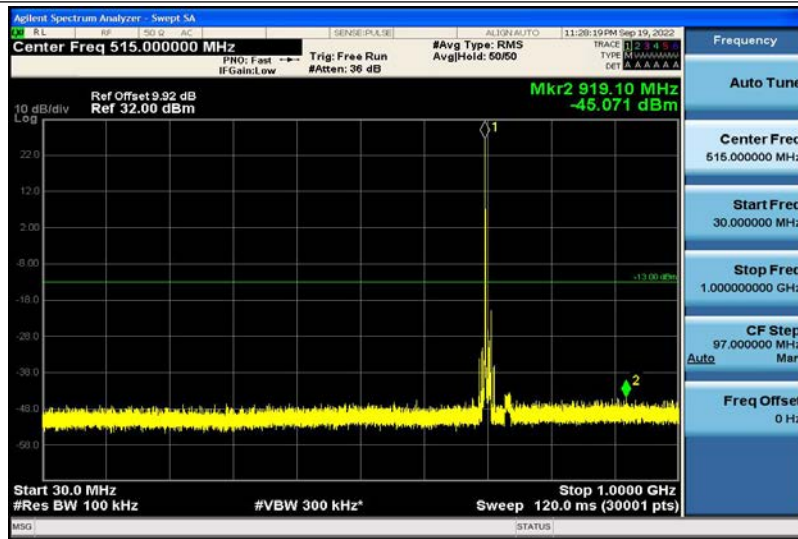

Band17-5MHz-16QAM-23790-1RB#0-1000~26000MHz

Band17-5MHz-16QAM-23825-1RB#0-30~1000MHz

Band17-5MHz-16QAM-23825-1RB#0-1000~26000MHz

Band17-10MHz-QPSK-23780-1RB#0-30~1000MHz

Band17-10MHz-QPSK-23780-1RB#0-1000~26000MHz