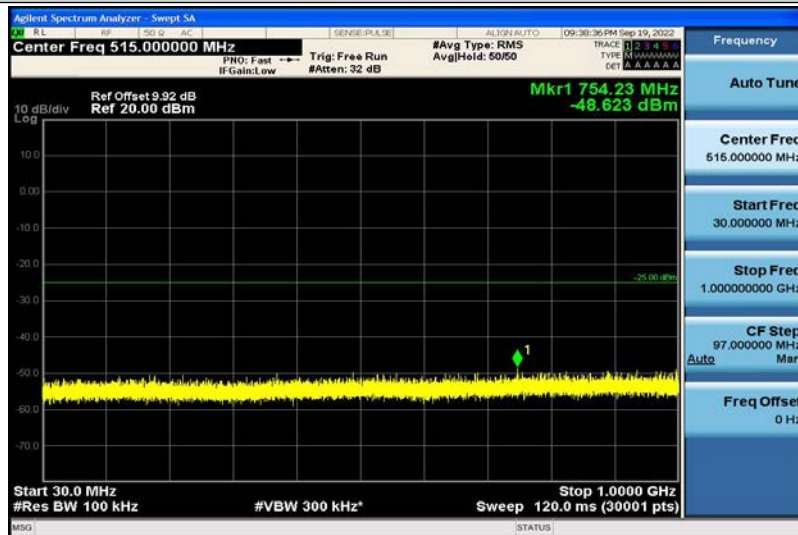

Band7-5MHz-16QAM-20775-1RB#0-1000~26000MHz

Band7-5MHz-16QAM-21100-1RB#0-30~1000MHz