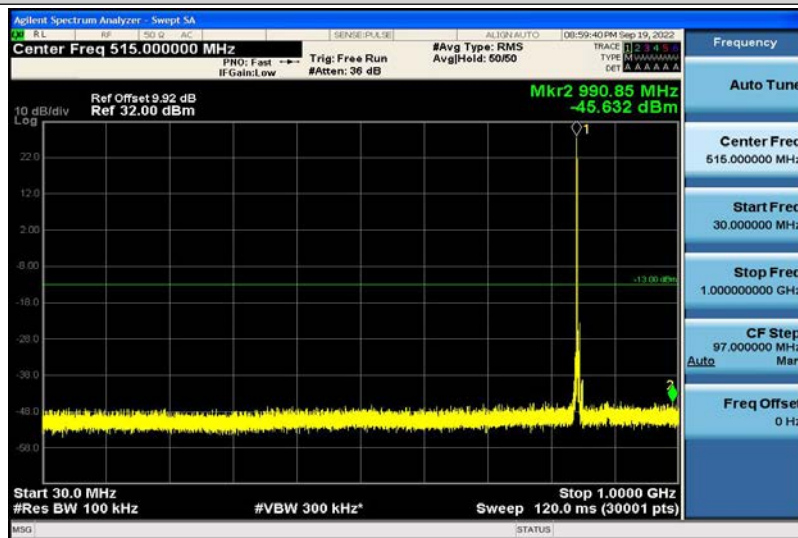

Band5-5MHz-16QAM-20525-1RB#0-1000~26000MHz

Band5-5MHz-16QAM-20625-1RB#0-30~1000MHz