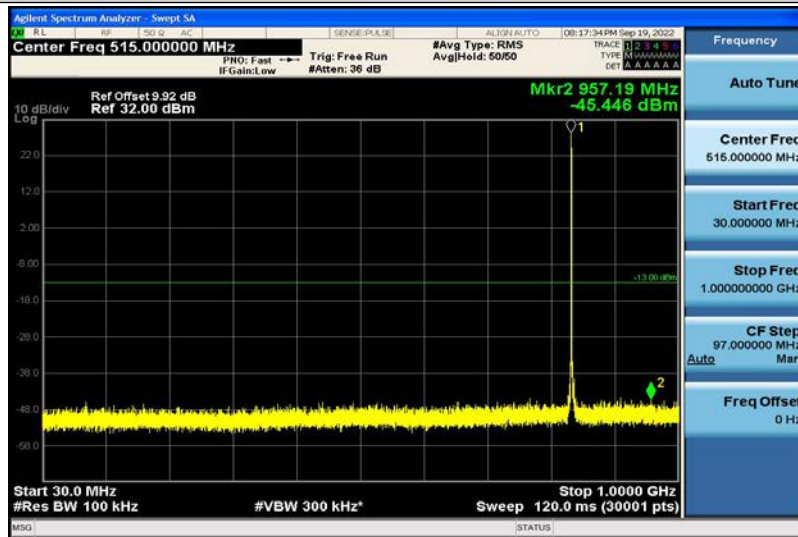

Band5-1.4MHz-16QAM-20407-1RB#0-1000~26000MHz

Band5-1.4MHz-16QAM-20525-1RB#0-30~1000MHz