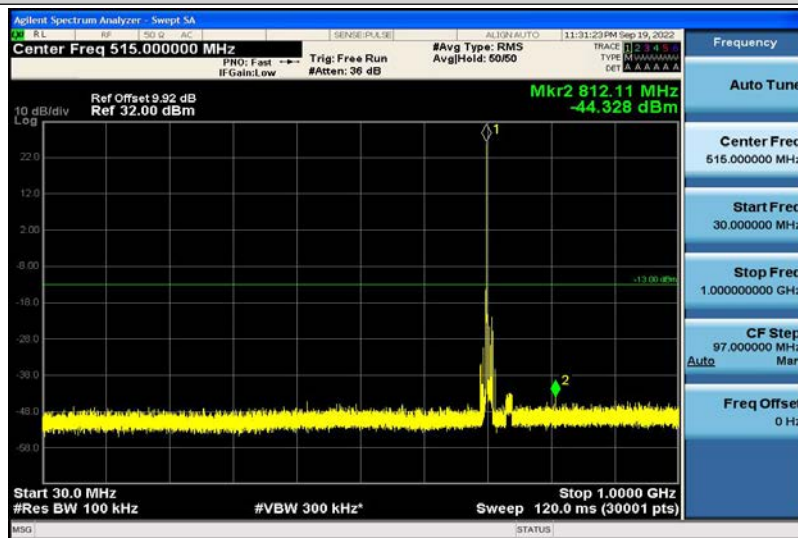

Band17-10MHz-16QAM-23790-1RB#0-1000~26000MHz

Band17-10MHz-16QAM-23800-1RB#0-30~1000MHz