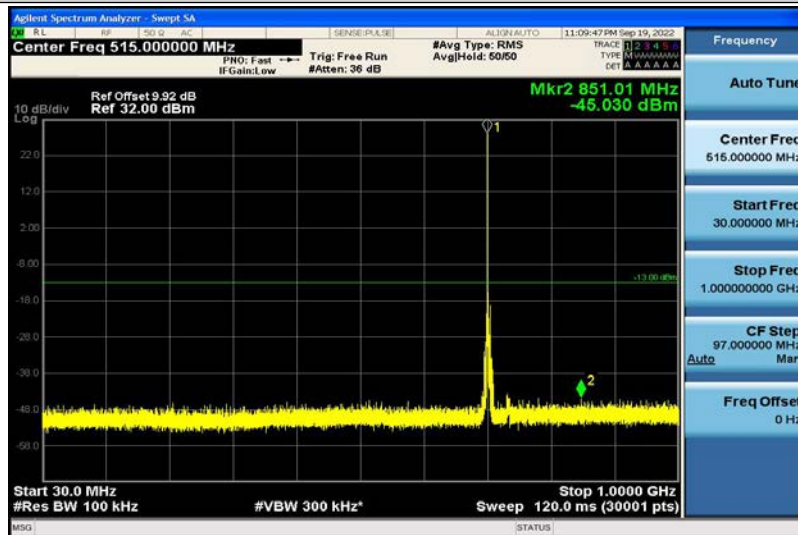

Band7-20MHz-16QAM-21350-1RB#0-1000~26000MHz

Band17-5MHz-QPSK-23755-1RB#0-30~1000MHz

Band17-5MHz-QPSK-23755-1RB#0-1000~26000MHz

Band17-5MHz-QPSK-23790-1RB#0-30~1000MHz

Band17-5MHz-QPSK-23790-1RB#0-1000~26000MHz