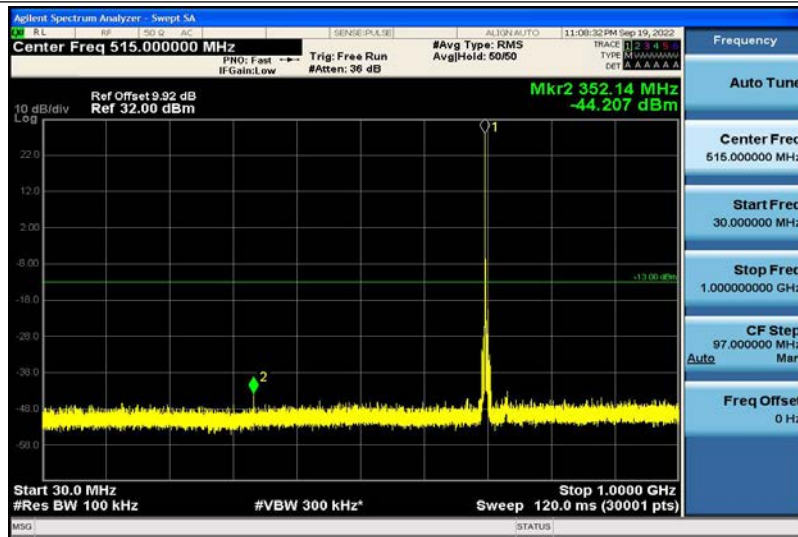

Band7-20MHz-16QAM-21350-1RB#0-1000~26000MHz

Band17-5MHz-QPSK-23755-1RB#0-30~1000MHz