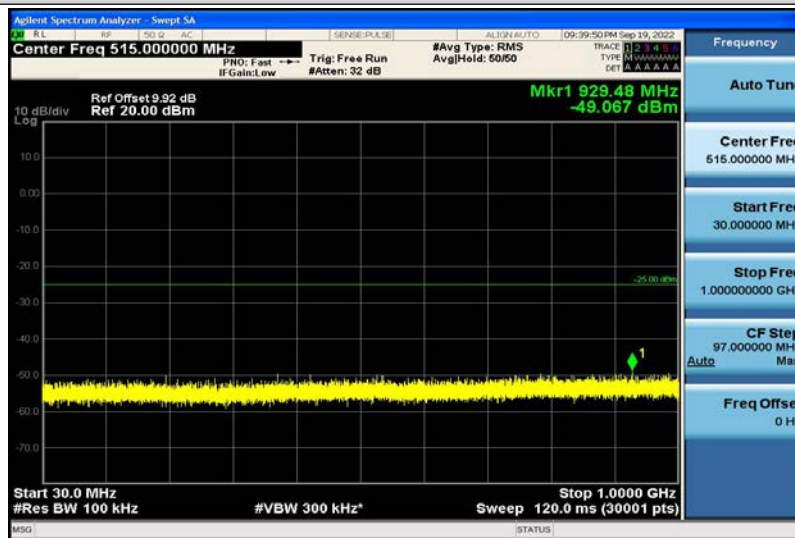

Band7-5MHz-16QAM-21100-1RB#0-1000~26000MHz

Band7-5MHz-16QAM-21425-1RB#0-30~1000MHz