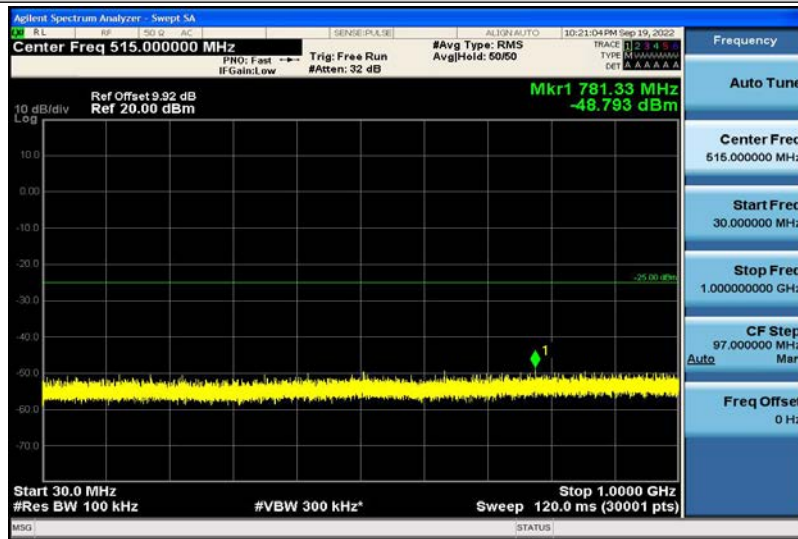

Band7-15MHz-16QAM-21100-1RB#0-1000~26000MHz

Band7-15MHz-16QAM-21375-1RB#0-30~1000MHz