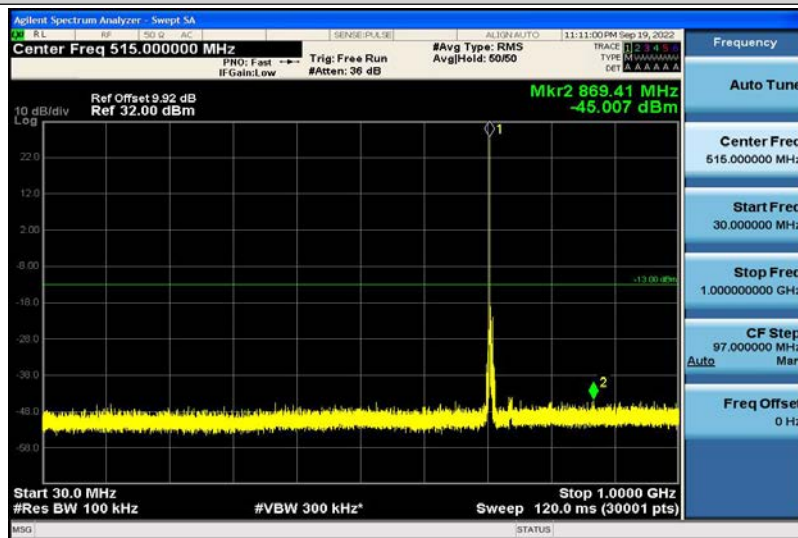

Band7-20MHz-16QAM-21350-1RB#0-1000~26000MHz

Band17-5MHz-QPSK-23755-1RB#0-30~1000MHz

Band17-5MHz-QPSK-23755-1RB#0-1000~26000MHz

Band17-5MHz-QPSK-23790-1RB#0-30~1000MHz

Band17-5MHz-QPSK-23790-1RB#0-1000~26000MHz