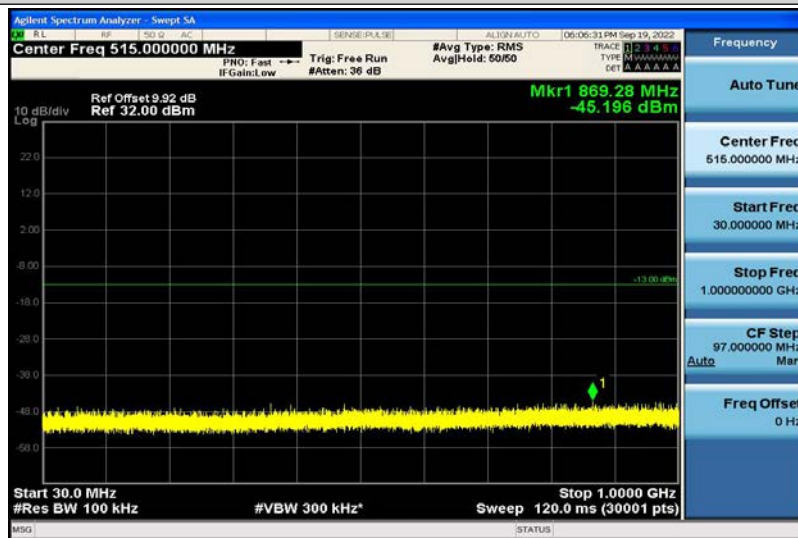

Band4-1.4MHz-16QAM-20175-1RB#0-1000~26000MHz

Band4-1.4MHz-16QAM-20393-1RB#0-30~1000MHz