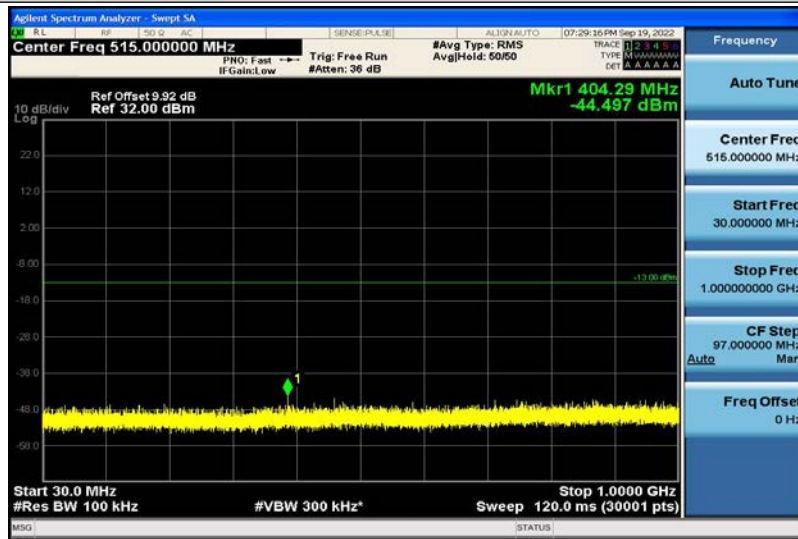

Band4-15MHz-16QAM-20175-1RB#0-1000~26000MHz

Band4-15MHz-16QAM-20325-1RB#0-30~1000MHz