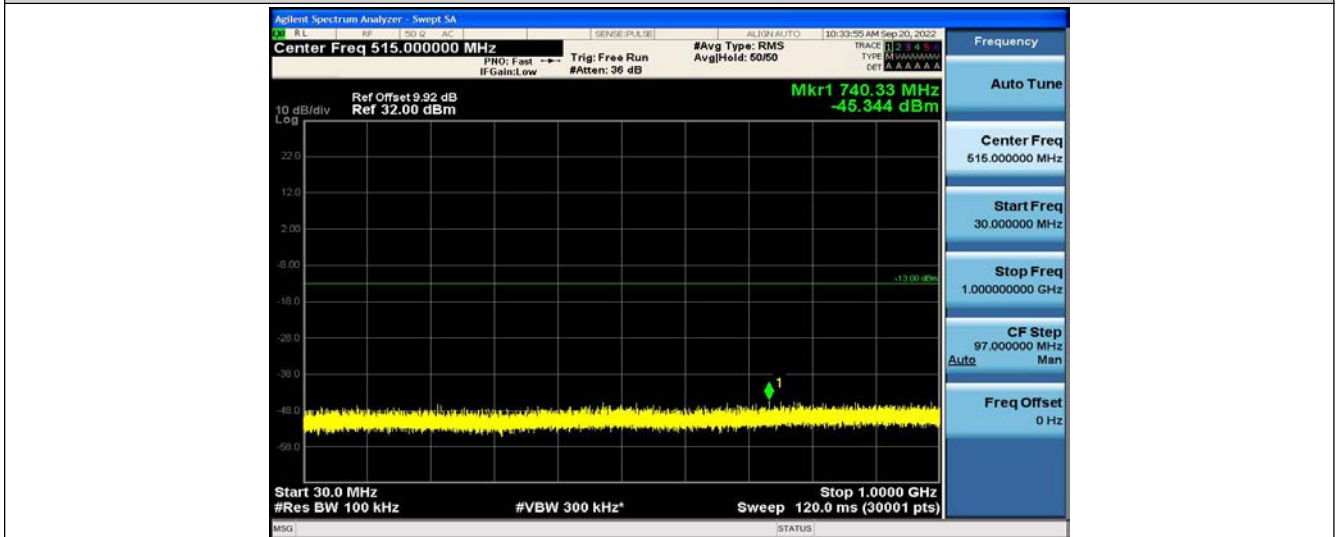

Band17	10MHz	16QAM	23800	1RB#0	30~1000MHz	-44.33	PASS
Band17	10MHz	16QAM	23800	1RB#0	1000~26000MHz	-28.31	PASS

Test Graphs

Band2-1.4MHz-QPSK-18607-1RB#0-30~1000MHz

Band2-1.4MHz-QPSK-18607-1RB#0-1000~26000MHz