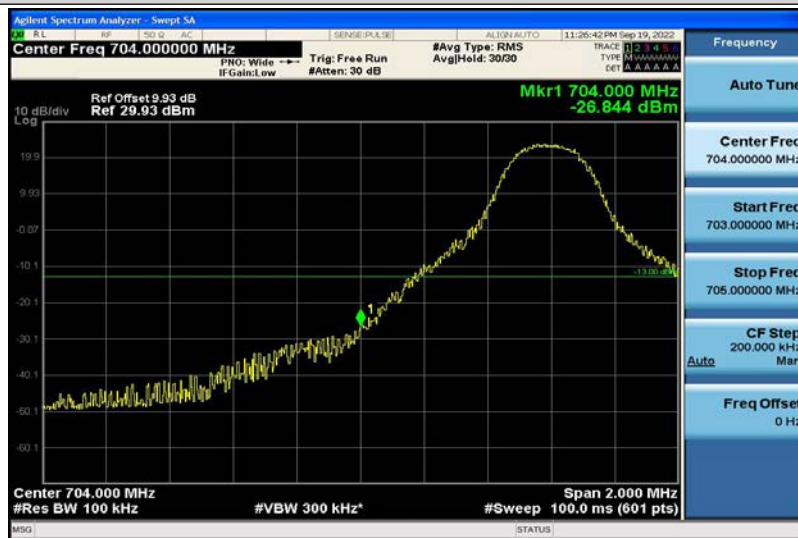

Band17-10MHz-QPSK-23780-1RB#0