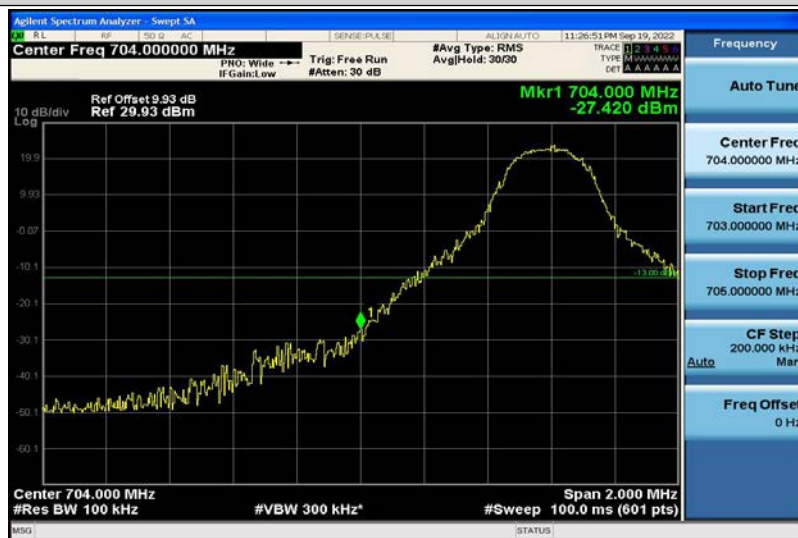

Band17-10MHz-QPSK-23800-1RB#49

Band17-10MHz-QPSK-23800-50RB#0

Band17-10MHz-16QAM-23780-1RB#0

Band17-10MHz-16QAM-23780-50RB#0

Band17-10MHz-16QAM-23800-1RB#49

Band17-10MHz-16QAM-23800-50RB#0

8.5 Appendix E: Conducted Spurious Emission