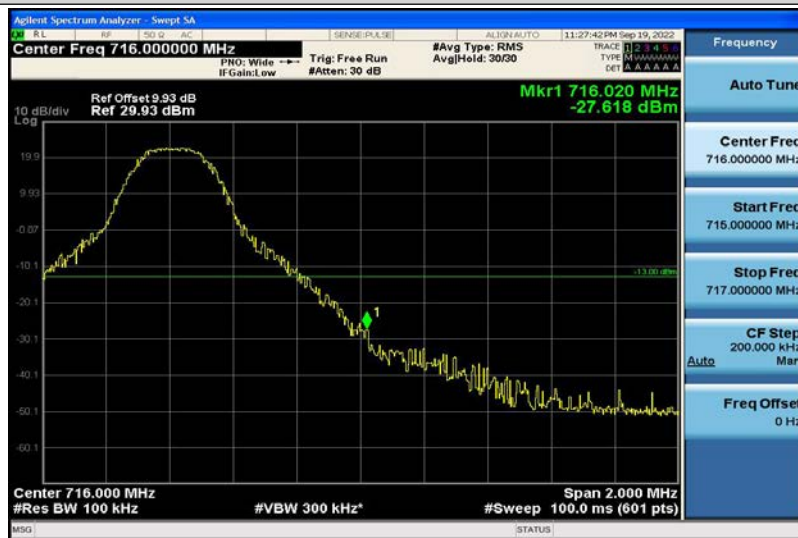

Band17-10MHz-QPSK-23800-1RB#49

Band17-10MHz-QPSK-23800-50RB#0

Band17-10MHz-16QAM-23780-1RB#0

Band17-10MHz-16QAM-23780-50RB#0

Band17-10MHz-16QAM-23800-1RB#49

Band17-10MHz-16QAM-23800-50RB#0

8.5 Appendix E: Conducted Spurious Emission