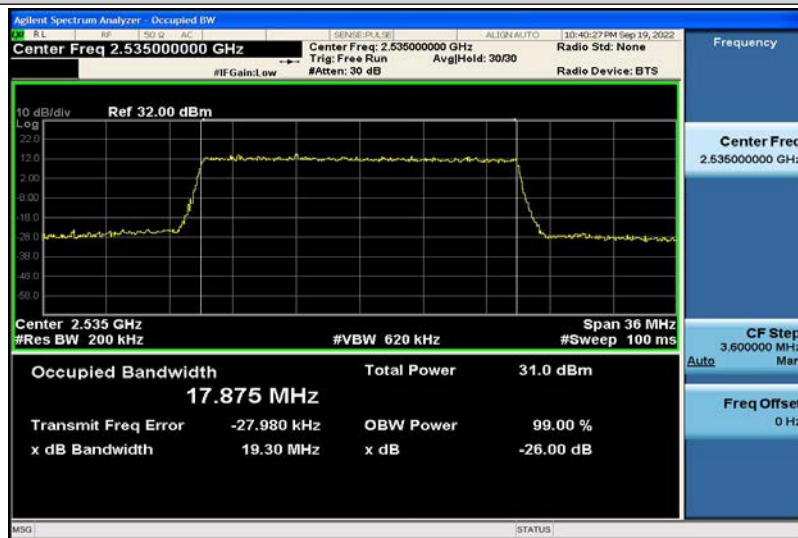

Band7-20MHz-16QAM-21100-100RB#0-17.875