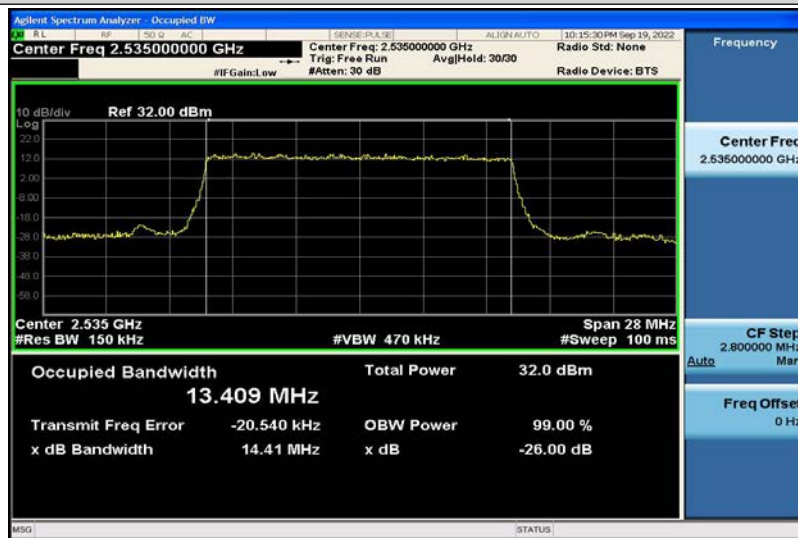

Band7-10MHz-16QAM-20800-50RB#0-8.9427

Band7-10MHz-16QAM-21100-50RB#0-8.9446

Band7-10MHz-16QAM-21400-50RB#0-8.9399

Band7-15MHz-QPSK-20825-75RB#0-13.415

Band7-15MHz-QPSK-21100-75RB#0-13.409

Band7-15MHz-QPSK-21375-75RB#0-13.414