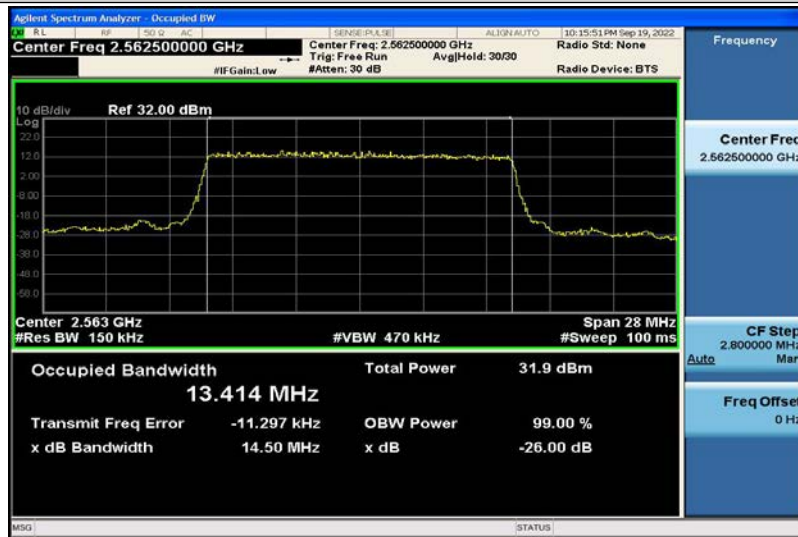

Band7-10MHz-16QAM-20800-50RB#0-8.9427

Band7-10MHz-16QAM-21100-50RB#0-8.9446

Band7-10MHz-16QAM-21400-50RB#0-8.9399

Band7-15MHz-QPSK-20825-75RB#0-13.415

Band7-15MHz-QPSK-21100-75RB#0-13.409

Band7-15MHz-QPSK-21375-75RB#0-13.414