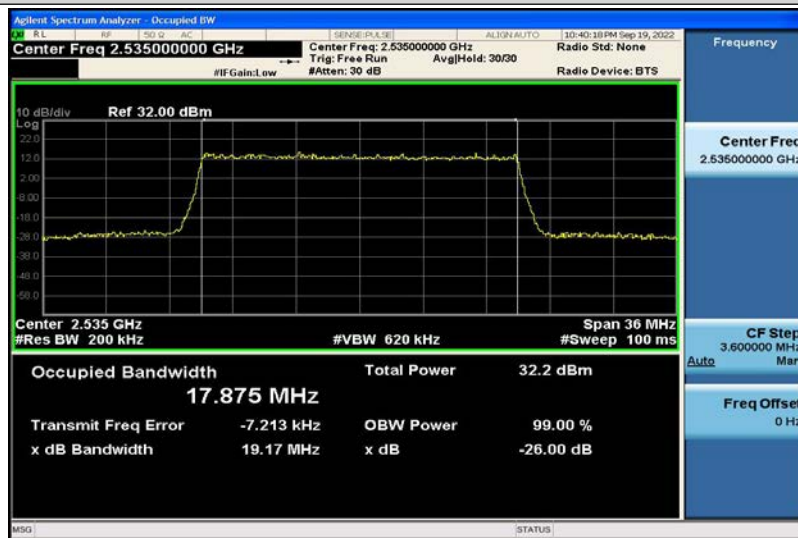

Band7-15MHz-16QAM-20825-75RB#0-13.419

Band7-15MHz-16QAM-21100-75RB#0-13.418

Band7-15MHz-16QAM-21375-75RB#0-13.399

Band7-20MHz-QPSK-20850-100RB#0-17.877

Band7-20MHz-QPSK-21100-100RB#0-17.875

Band7-20MHz-QPSK-21350-100RB#0-17.830