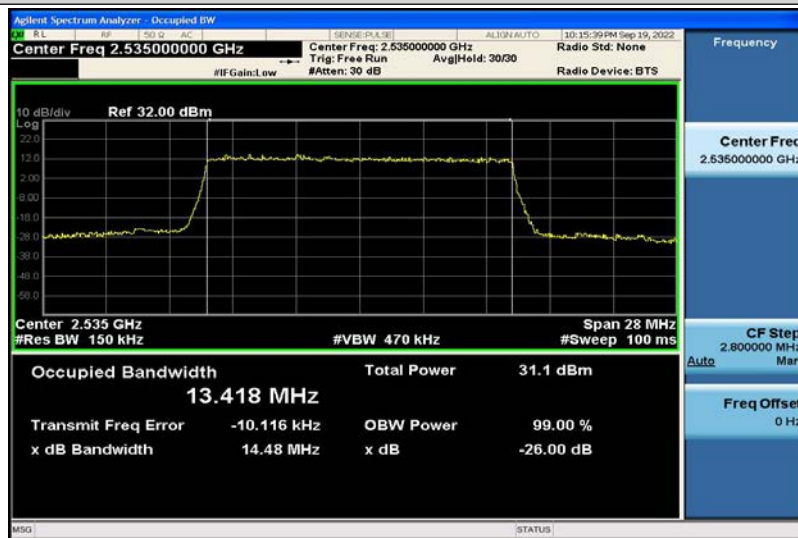

Band7-15MHz-16QAM-21100-75RB#0-13.418