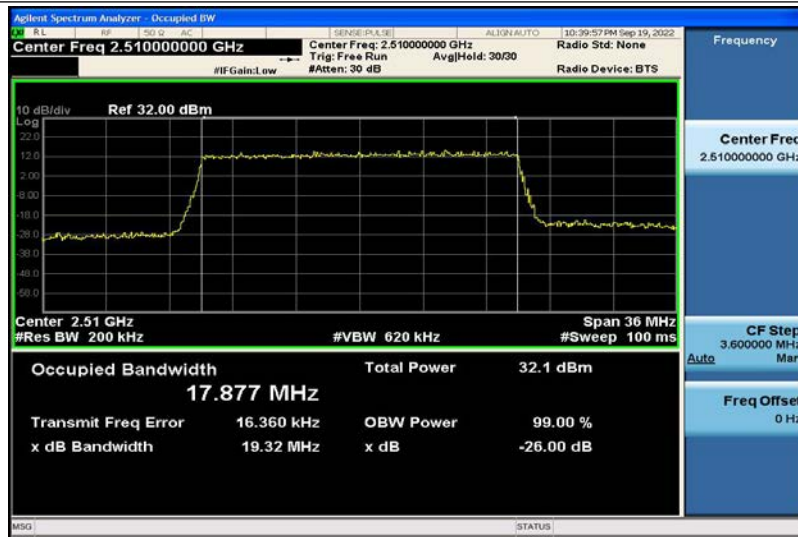

Band7-20MHz-QPSK-20850-100RB#0-17.877