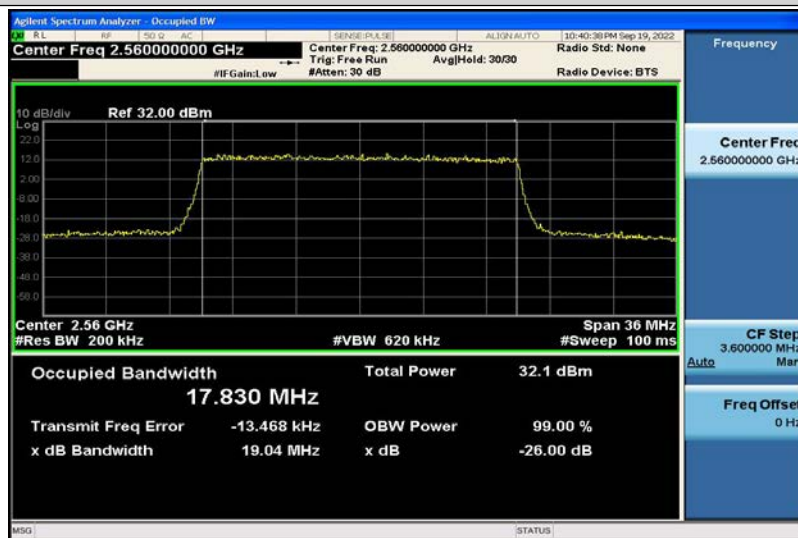

Band7-15MHz-16QAM-20825-75RB#0-13.419

Band7-15MHz-16QAM-21100-75RB#0-13.418

Band7-15MHz-16QAM-21375-75RB#0-13.399

Band7-20MHz-QPSK-20850-100RB#0-17.877

Band7-20MHz-QPSK-21100-100RB#0-17.875

Band7-20MHz-QPSK-21350-100RB#0-17.830