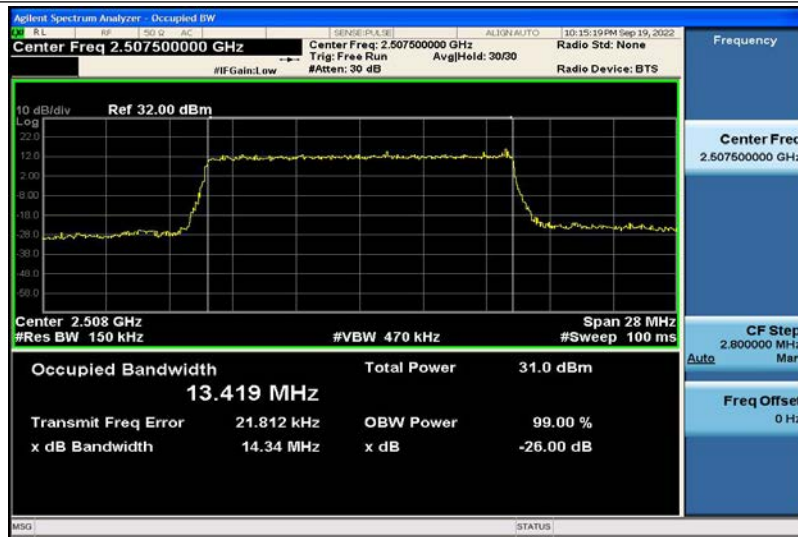

Band7-10MHz-16QAM-20800-50RB#0-8.9427

Band7-10MHz-16QAM-21100-50RB#0-8.9446

Band7-10MHz-16QAM-21400-50RB#0-8.9399

Band7-15MHz-QPSK-20825-75RB#0-13.415

Band7-15MHz-QPSK-21100-75RB#0-13.409

Band7-15MHz-QPSK-21375-75RB#0-13.414