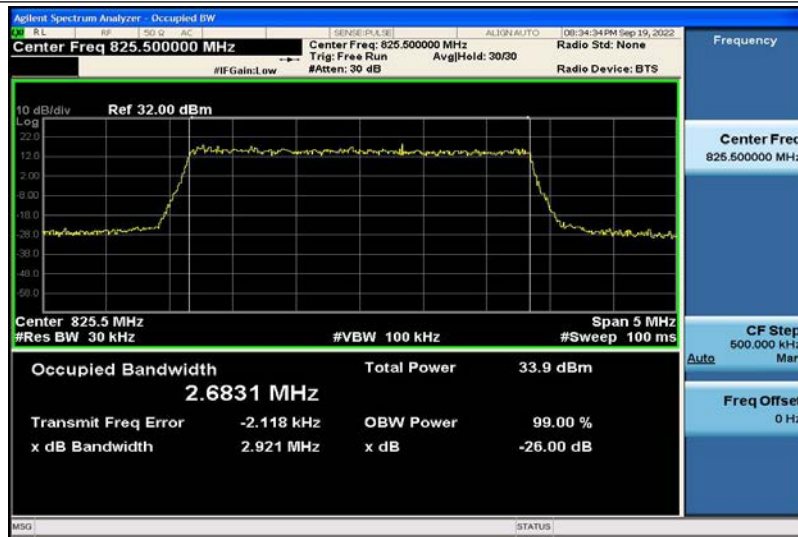

Band5-1.4MHz-QPSK-20407-6RB#0-1.0774

Band5-1.4MHz-QPSK-20525-6RB#0-1.0840

Band5-1.4MHz-QPSK-20643-6RB#0-1.0778

Band5-1.4MHz-16QAM-20407-6RB#0-1.0826

Band5-1.4MHz-16QAM-20525-6RB#0-1.0820

Band5-1.4MHz-16QAM-20643-6RB#0-1.0834