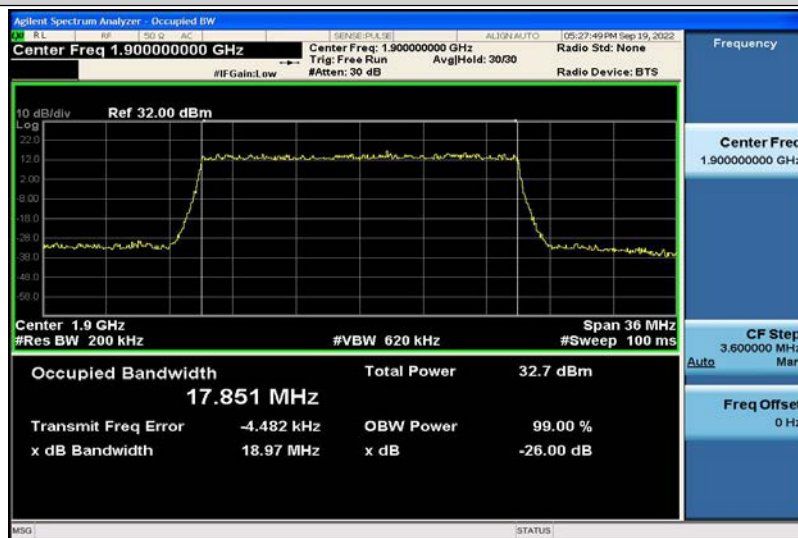

Band2-20MHz-QPSK-19100-100RB#0-17.851