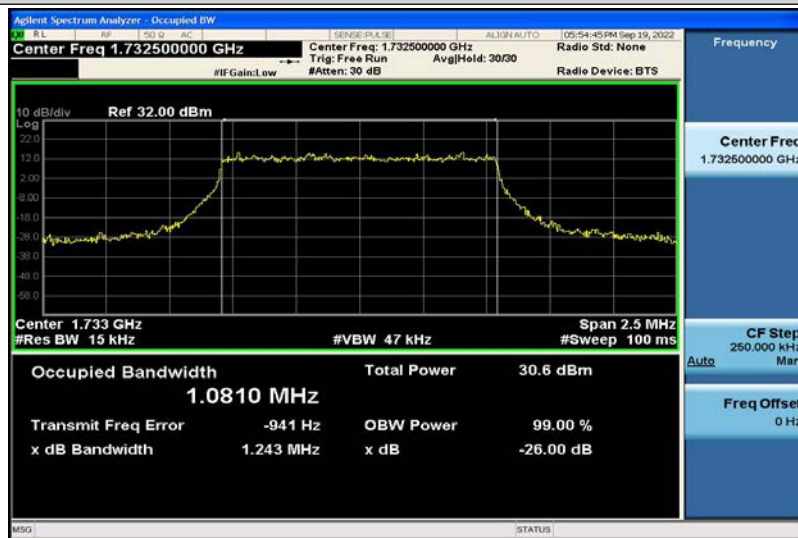

Band4-1.4MHz-QPSK-19957-6RB#0-1.0836

Band4-1.4MHz-QPSK-20175-6RB#0-1.0850

Band4-1.4MHz-QPSK-20393-6RB#0-1.0832

Band4-1.4MHz-16QAM-19957-6RB#0-1.0785

Band4-1.4MHz-16QAM-20175-6RB#0-1.0810

Band4-1.4MHz-16QAM-20393-6RB#0-1.0788