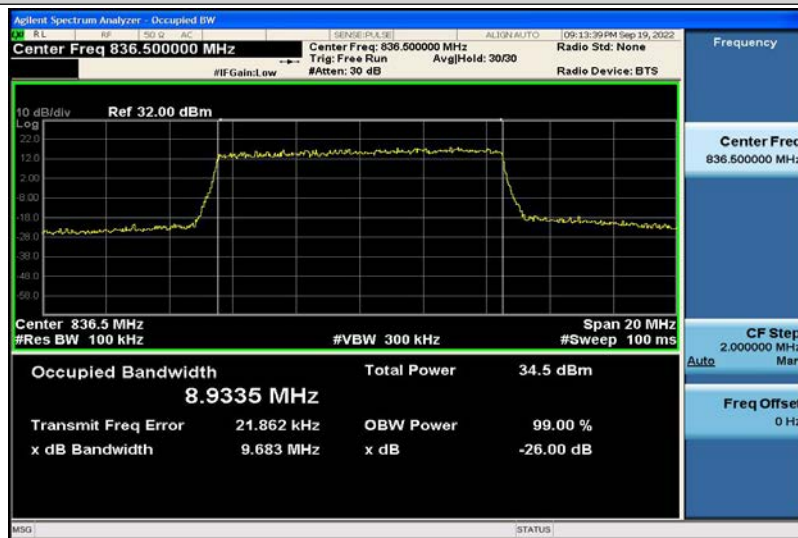

Band5-10MHz-QPSK-20525-50RB#0-8.9335