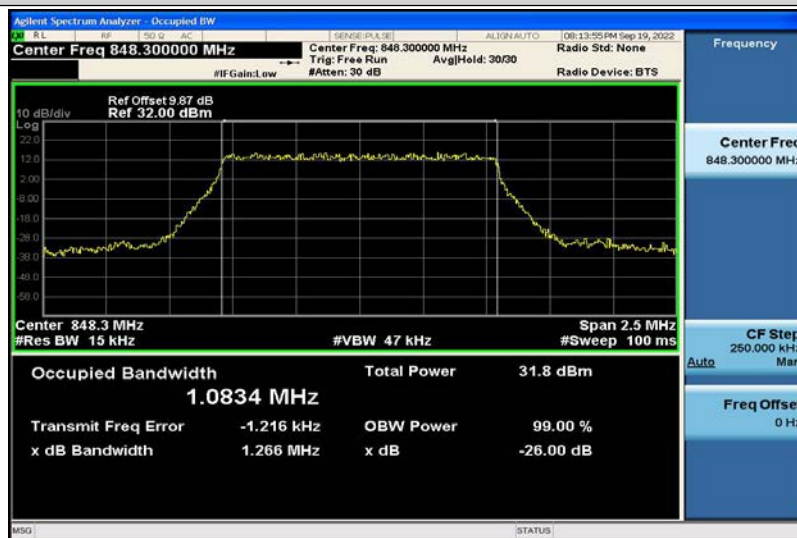

Band5-1.4MHz-QPSK-20407-6RB#0-1.0774

Band5-1.4MHz-QPSK-20525-6RB#0-1.0840

Band5-1.4MHz-QPSK-20643-6RB#0-1.0778

Band5-1.4MHz-16QAM-20407-6RB#0-1.0826

Band5-1.4MHz-16QAM-20525-6RB#0-1.0820

Band5-1.4MHz-16QAM-20643-6RB#0-1.0834