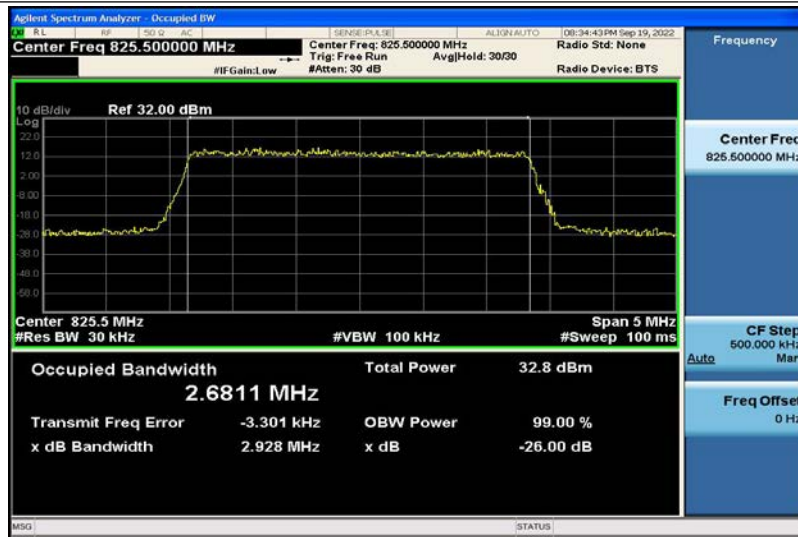

Band5-3MHz-16QAM-20415-15RB#0-2.6811