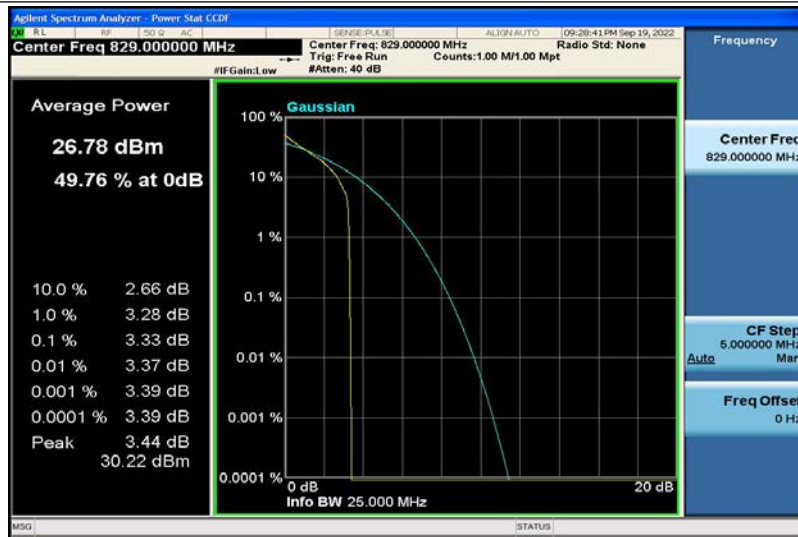

Band5-5MHz-16QAM-20425-25RB#0

Band5-5MHz-16QAM-20525-1RB#0

Band5-5MHz-16QAM-20525-25RB#0

Band5-5MHz-16QAM-20625-1RB#0

Band5-5MHz-16QAM-20625-25RB#0

Band5-10MHz-QPSK-20450-1RB#0

Band5-10MHz-QPSK-20450-50RB#0