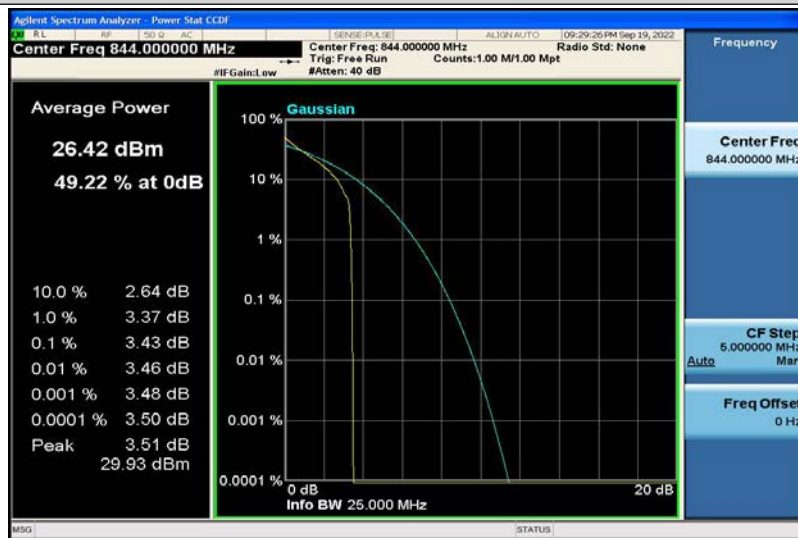

Band5-10MHz-QPSK-20525-50RB#0

Band5-10MHz-QPSK-20600-1RB#0