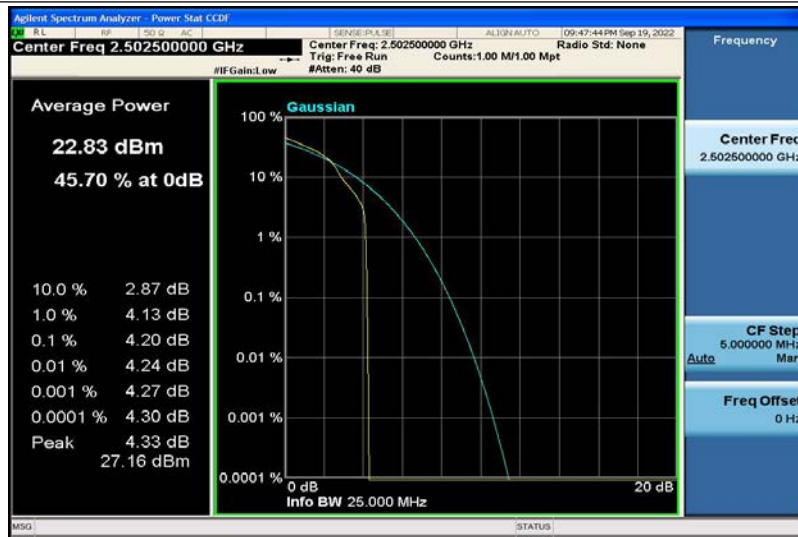

Band7-5MHz-QPSK-21425-25RB#0

Band7-5MHz-16QAM-20775-1RB#0