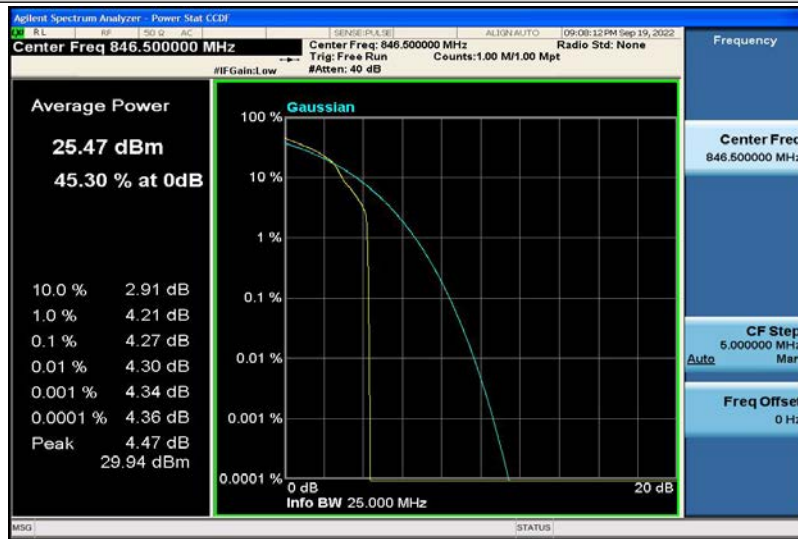

Band5-5MHz-16QAM-20525-25RB#0

Band5-5MHz-16QAM-20625-1RB#0