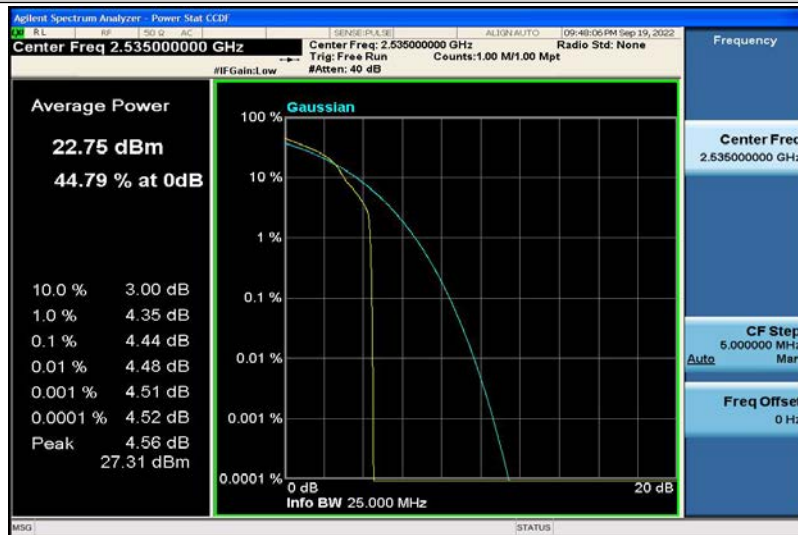

Band7-5MHz-16QAM-20775-25RB#0

Band7-5MHz-16QAM-21100-1RB#0