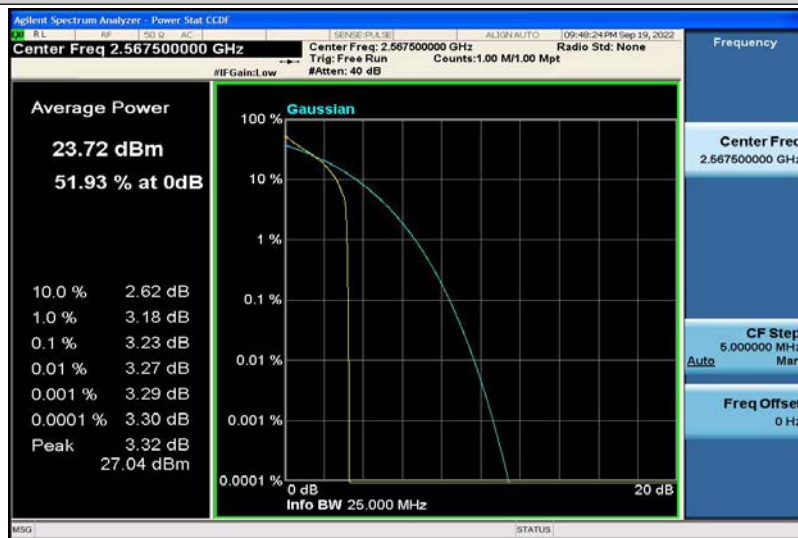

Band5-10MHz-16QAM-20525-50RB#0

Band5-10MHz-16QAM-20600-1RB#0

Band5-10MHz-16QAM-20600-50RB#0

Band7-5MHz-QPSK-20775-1RB#0

Band7-5MHz-QPSK-20775-25RB#0

Band7-5MHz-QPSK-21100-1RB#0

Band7-5MHz-QPSK-21100-25RB#0

Band7-5MHz-QPSK-21425-1RB#0