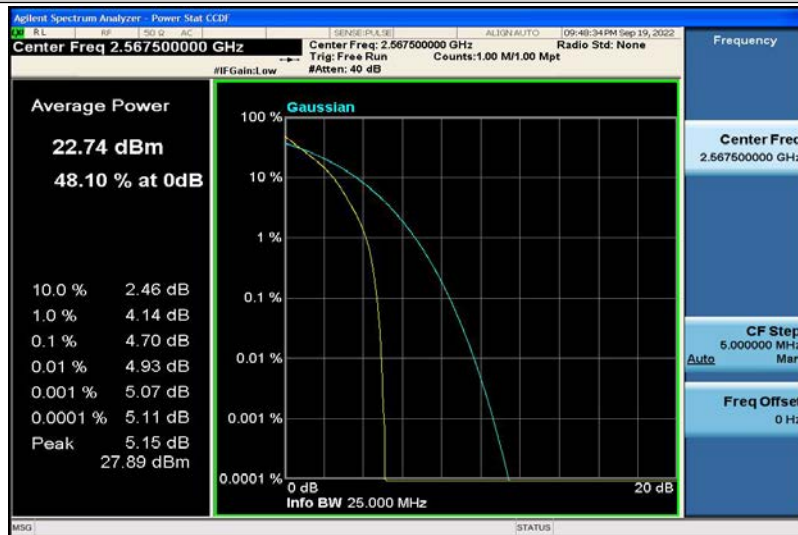

Band5-10MHz-16QAM-20525-50RB#0

Band5-10MHz-16QAM-20600-1RB#0

Band5-10MHz-16QAM-20600-50RB#0

Band7-5MHz-QPSK-20775-1RB#0

Band7-5MHz-QPSK-20775-25RB#0

Band7-5MHz-QPSK-21100-1RB#0

Band7-5MHz-QPSK-21100-25RB#0

Band7-5MHz-QPSK-21425-1RB#0