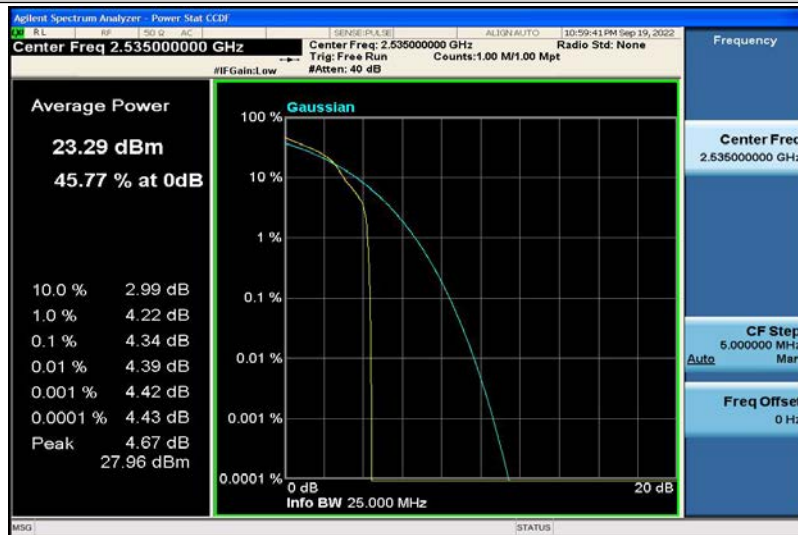

Band7-20MHz-16QAM-20850-100RB#0

Band7-20MHz-16QAM-21100-1RB#0