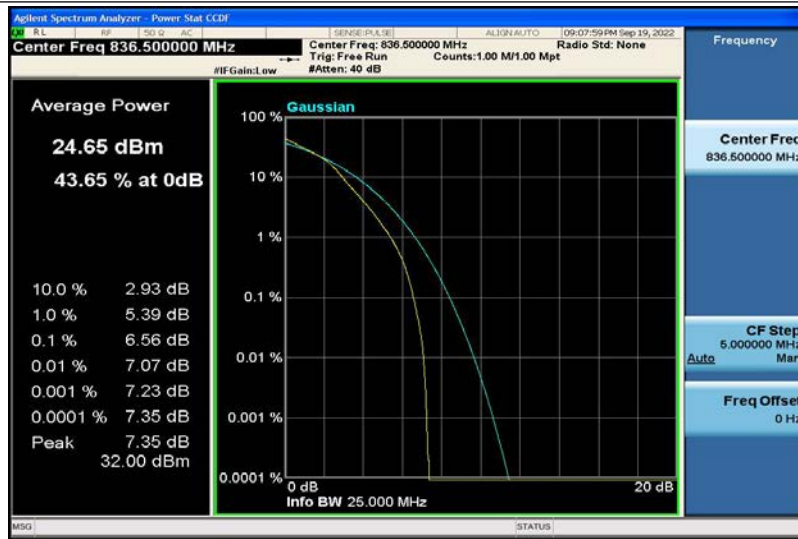

Band5-5MHz-16QAM-20525-1RB#0

Band5-5MHz-16QAM-20525-25RB#0