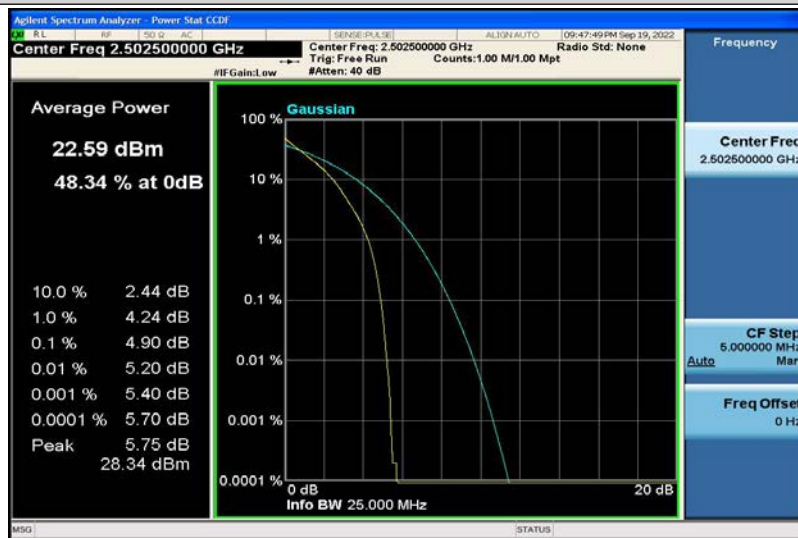

Band5-10MHz-16QAM-20525-50RB#0

Band5-10MHz-16QAM-20600-1RB#0

Band5-10MHz-16QAM-20600-50RB#0

Band7-5MHz-QPSK-20775-1RB#0

Band7-5MHz-QPSK-20775-25RB#0

Band7-5MHz-QPSK-21100-1RB#0

Band7-5MHz-QPSK-21100-25RB#0

Band7-5MHz-QPSK-21425-1RB#0