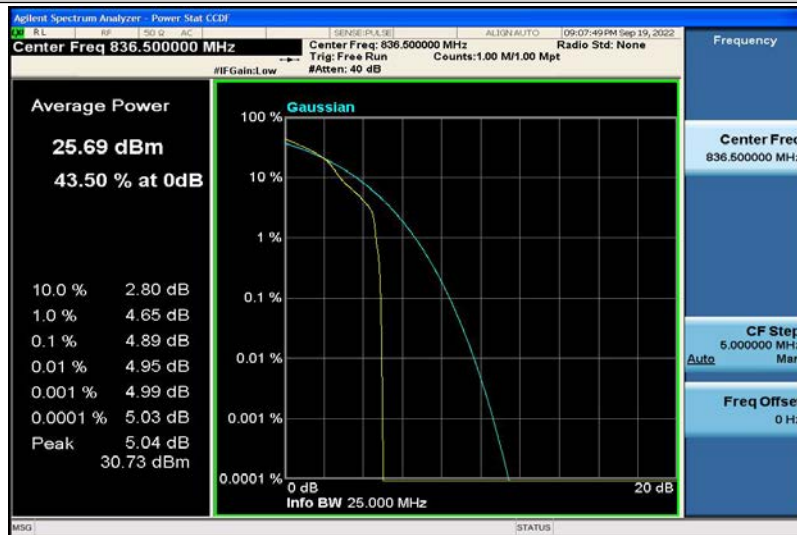

Band5-5MHz-16QAM-20425-25RB#0

Band5-5MHz-16QAM-20525-1RB#0