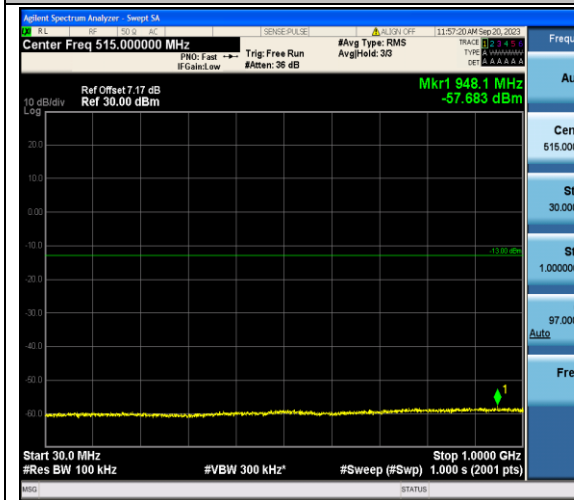

Band66_20MHz_16QAM_132322_1RB#0_30~100

Band66_20MHz_16QAM_132322_1RB#0_1000~20000

Band66_20MHz_QPSK_132572_1RB#0_30~1000

Band66_20MHz_QPSK_132572_1RB#0_1000~20000_1

Band66_20MHz_16QAM_132572_1RB#0_30~1000