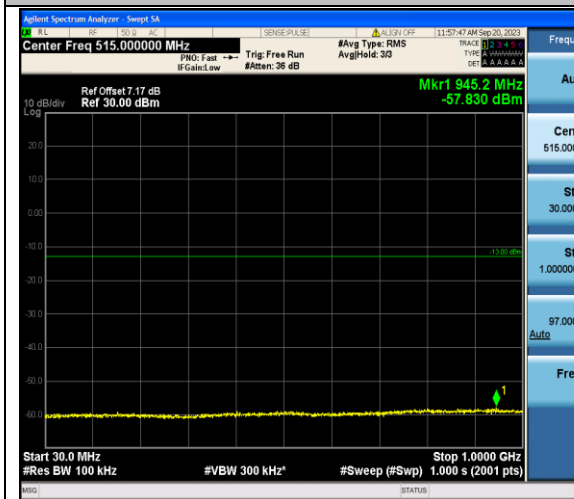

Band66_20MHz_16QAM_132322_1RB#0_30~100

Band66_20MHz_16QAM_132322_1RB#0_1000~20000

Band66_20MHz_QPSK_132572_1RB#0_30~1000

Band66_20MHz_QPSK_132572_1RB#0_1000~20000_1

Band66_20MHz_16QAM_132572_1RB#0_30~1000