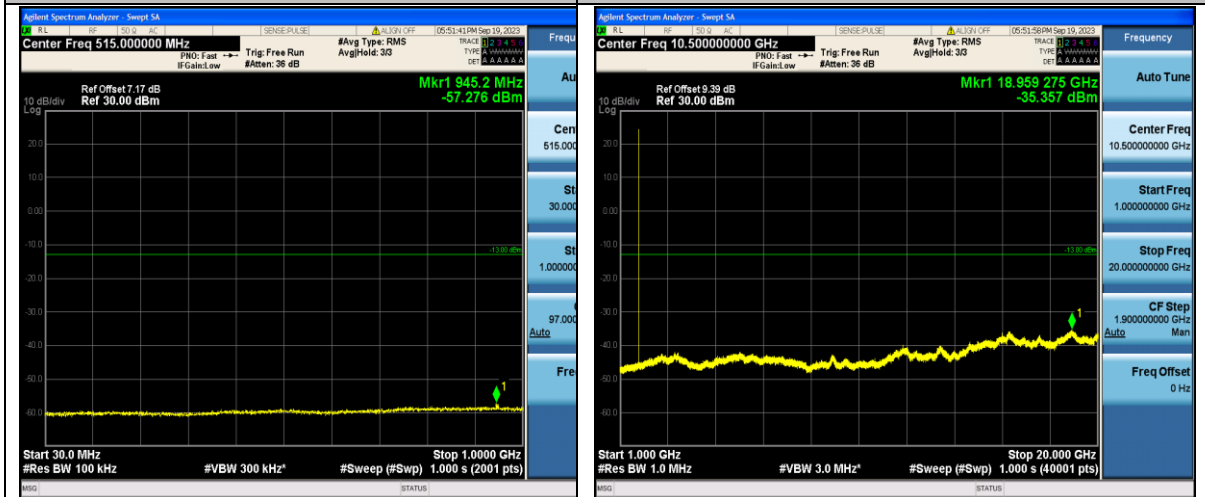

Band66_1.4MHz_16QAM_131979_1RB#0_30~10
00_30~1000

Band66_1.4MHz_16QAM_131979_1RB#0_1000~20000
_1000~20000

Band66_1.4MHz_QPSK_132322_1RB#0_30~100
0_30~1000

Band66_1.4MHz_QPSK_132322_1RB#0_1000~20000_
1000~20000