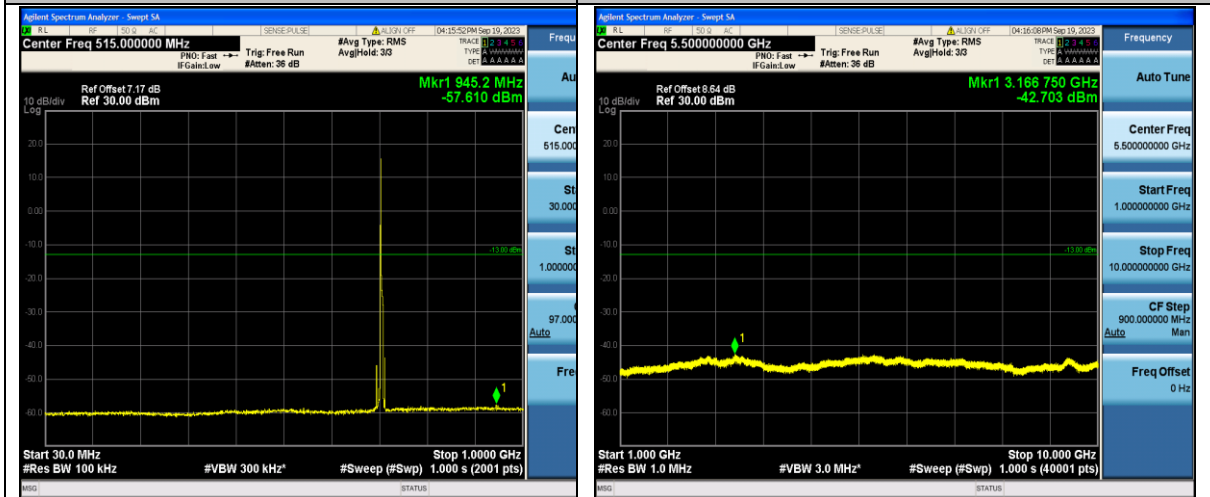

Band12_5MHz_QPSK_23155_1RB#0_30~1000_30~1000

Band12_5MHz_QPSK_23155_1RB#0_1000~10000_1000~10000

Band12_5MHz_16QAM_23155_1RB#0_30~1000_30~1000

Band12_5MHz_16QAM_23155_1RB#0_1000~10000_1000~10000