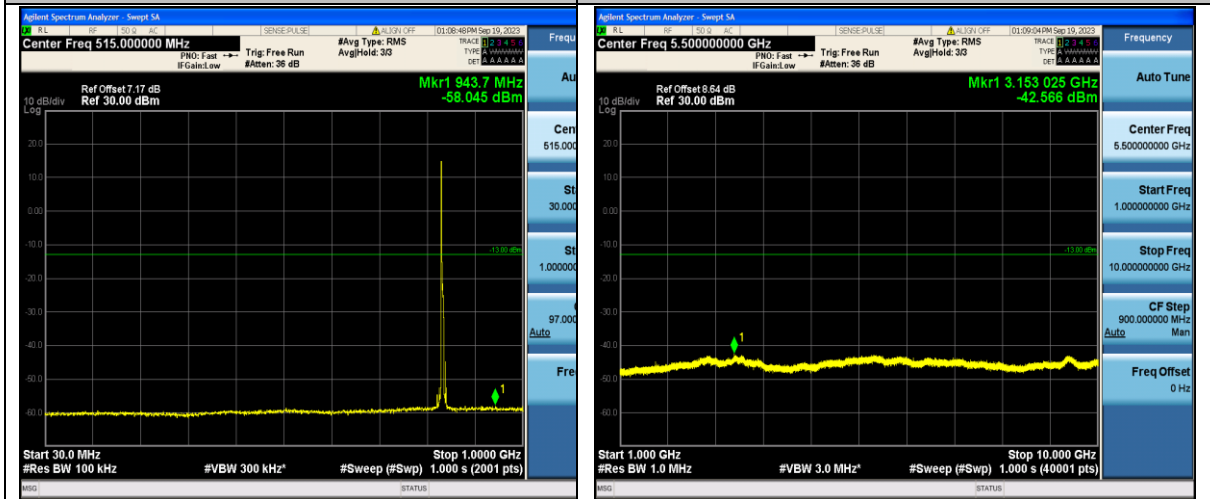

Band5_5MHz_16QAM_20425_1RB#0_30~1000_3
0~1000

Band5_5MHz_16QAM_20425_1RB#0_1000~10000_10
00~10000

Band5_5MHz_QPSK_20525_1RB#0_30~1000_30
~1000

Band5_5MHz_QPSK_20525_1RB#0_1000~10000_1000
~10000