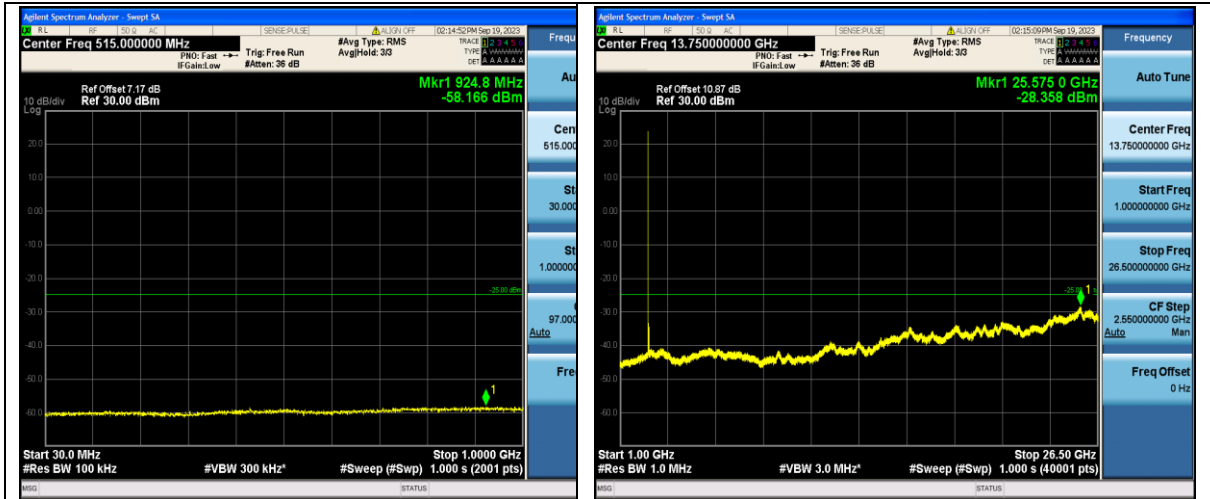

Band5\_5MHz\_QPSK\_20625\_1RB#0\_30~1000\_30  
~1000

Band5\_5MHz\_QPSK\_20625\_1RB#0\_1000~10000\_1000  
~10000

Band5\_5MHz\_16QAM\_20625\_1RB#0\_30~1000\_3  
0~1000

Band5\_5MHz\_16QAM\_20625\_1RB#0\_1000~10000\_10  
00~10000