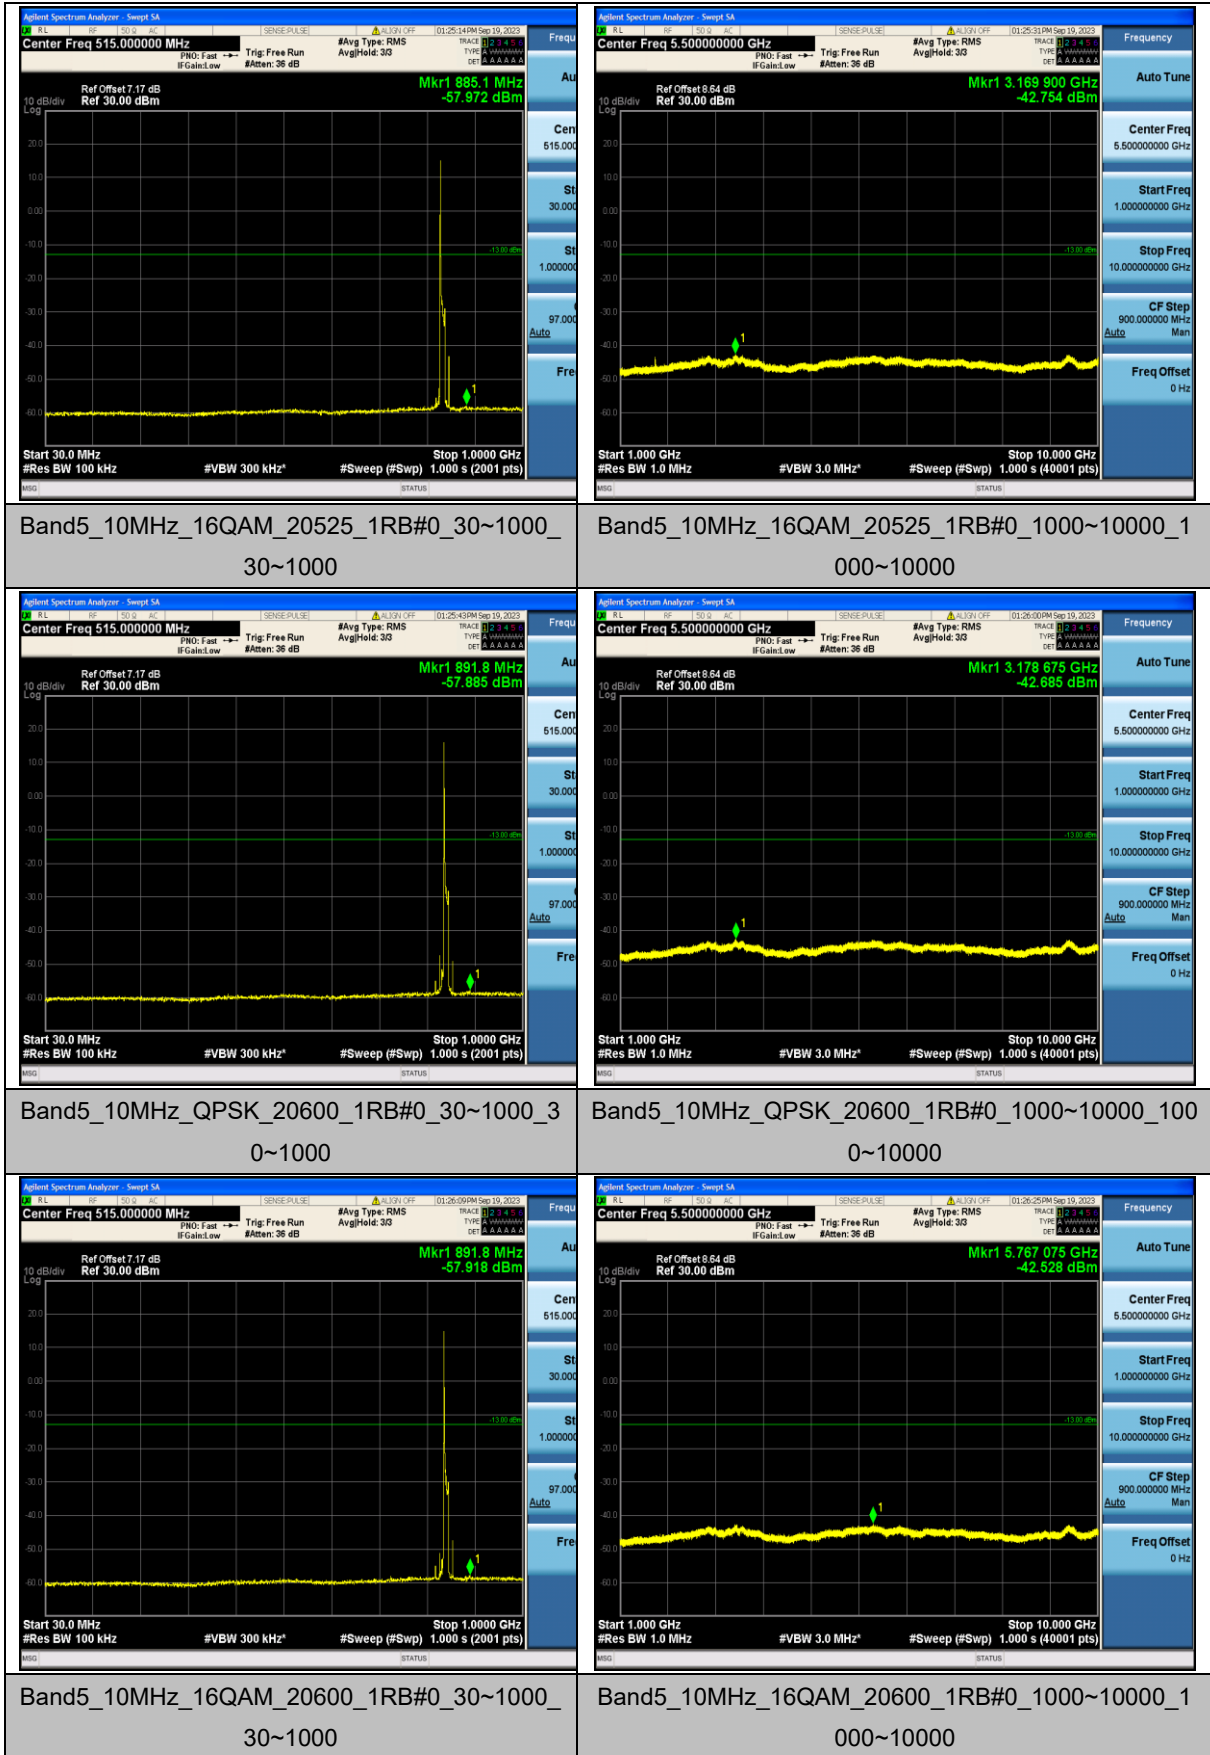

Band5\_5MHz\_QPSK\_20525\_1RB#0\_30~1000\_30  
~1000

Band5\_5MHz\_QPSK\_20525\_1RB#0\_1000~10000\_1000  
~10000

Band5\_5MHz\_16QAM\_20525\_1RB#0\_30~1000\_3  
0~1000

Band5\_5MHz\_16QAM\_20525\_1RB#0\_1000~10000\_10  
00~10000

Band5\_5MHz\_QPSK\_20625\_1RB#0\_30~1000\_30  
~1000

Band5\_5MHz\_QPSK\_20625\_1RB#0\_1000~10000\_1000  
~10000

Band5\_5MHz\_16QAM\_20625\_1RB#0\_30~1000\_3  
0~1000

Band5\_5MHz\_16QAM\_20625\_1RB#0\_1000~10000\_10  
00~10000

Band7\_5MHz\_QPSK\_20775\_1RB#0\_30~1000\_30  
~1000

Band7\_5MHz\_QPSK\_20775\_1RB#0\_1000~26500\_1000  
~26500

Band7\_5MHz\_16QAM\_20775\_1RB#0\_30~1000\_3  
0~1000

Band7\_5MHz\_16QAM\_20775\_1RB#0\_1000~26500\_10  
00~26500