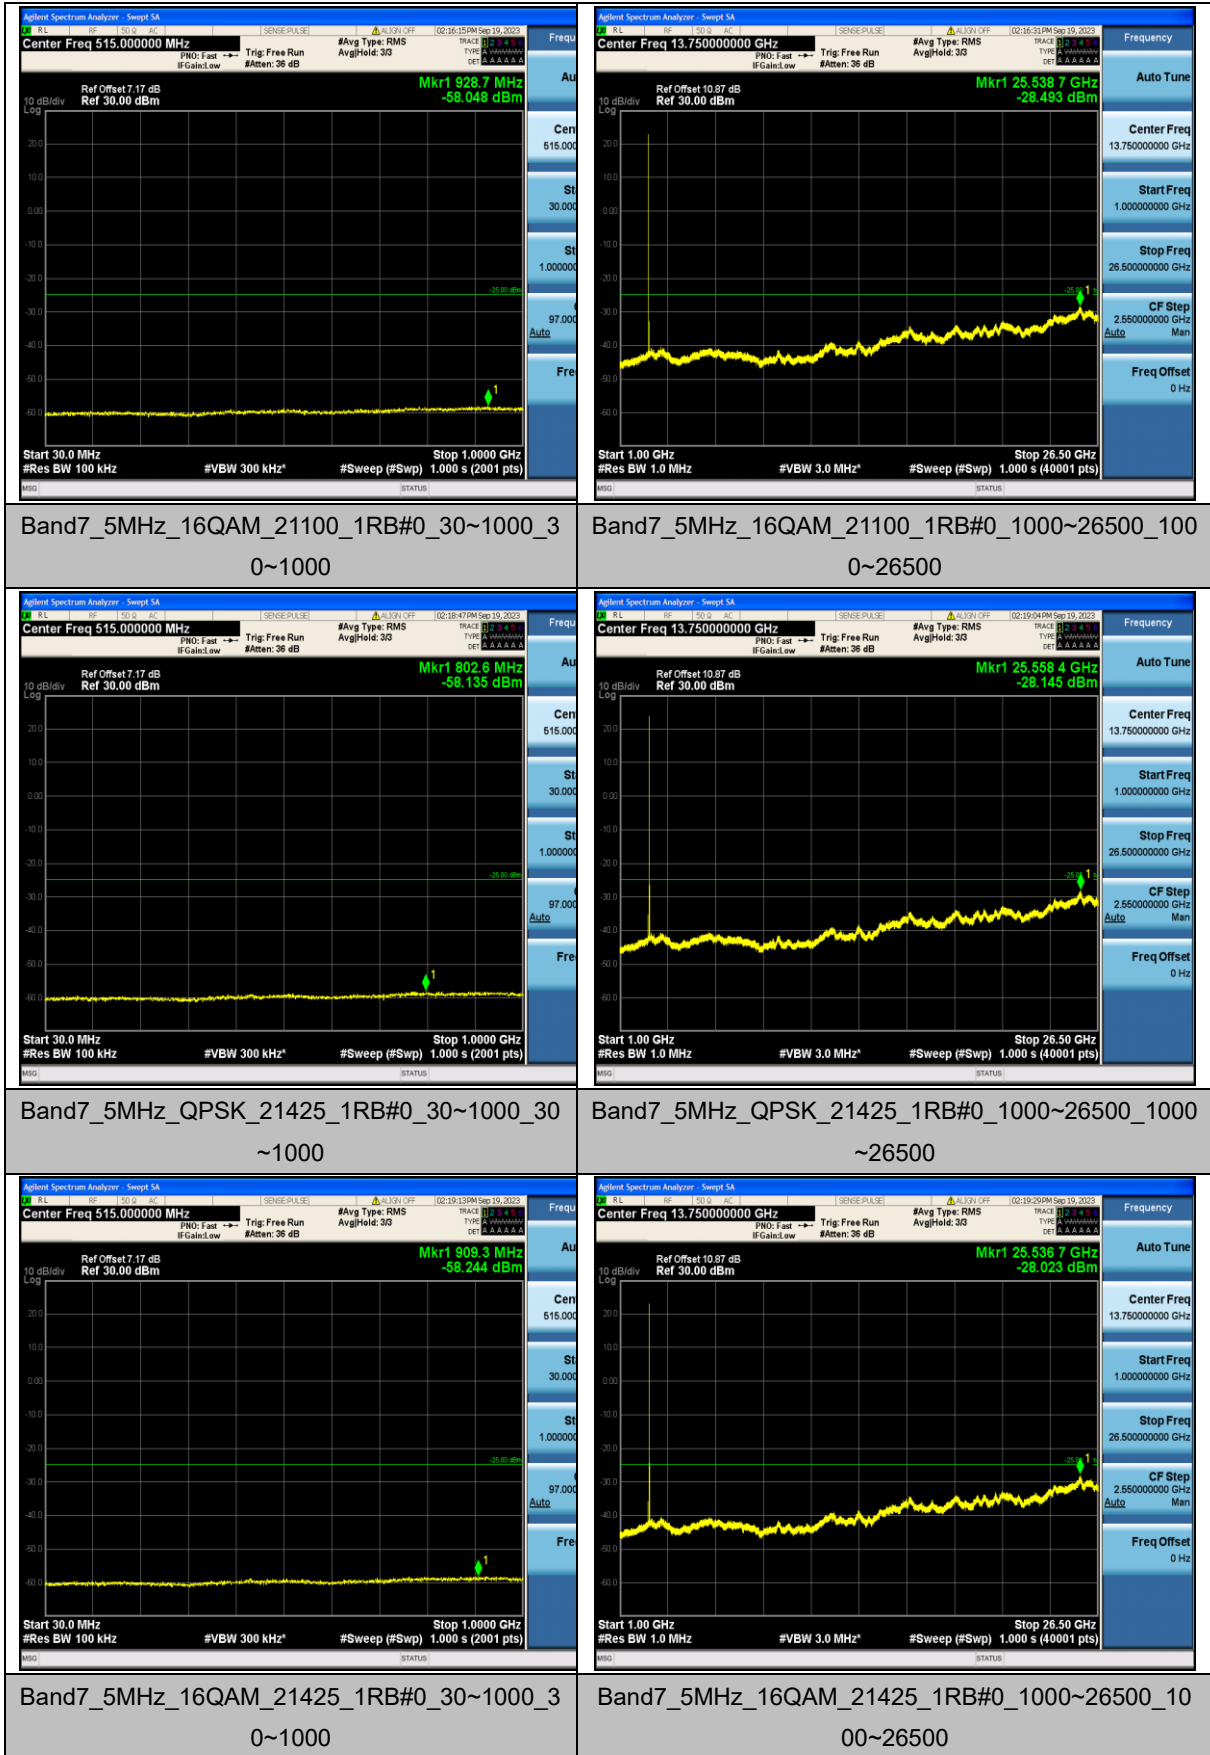

Band7_5MHz_QPSK_21100_1RB#0_30~1000_30
~1000

Band7_5MHz_QPSK_21100_1RB#0_1000~26500_1000
~26500