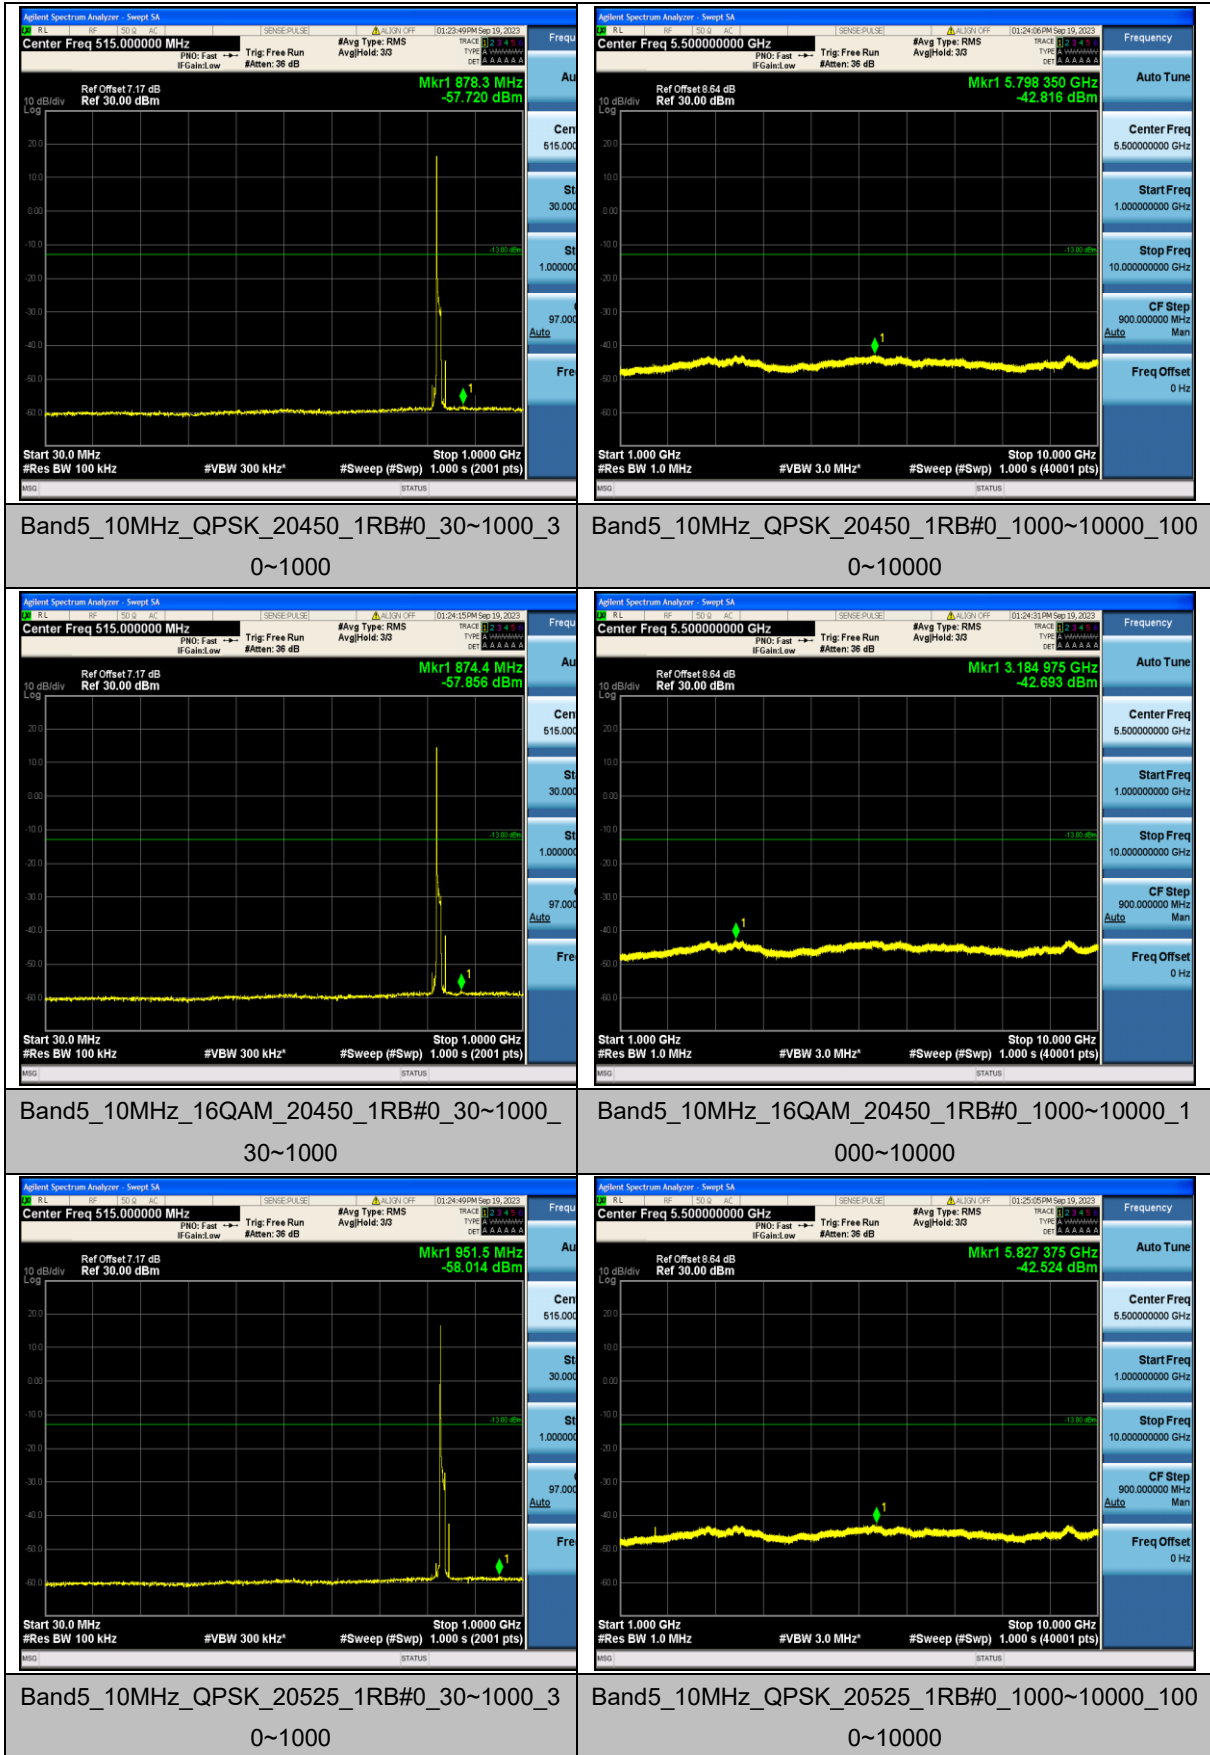

Band5\_5MHz\_QPSK\_20425\_1RB#0\_30~1000\_30  
~1000

Band5\_5MHz\_QPSK\_20425\_1RB#0\_1000~10000\_1000  
~10000

Band5\_5MHz\_16QAM\_20425\_1RB#0\_30~1000\_3  
0~1000

Band5\_5MHz\_16QAM\_20425\_1RB#0\_1000~10000\_10  
00~10000

Band5\_5MHz\_QPSK\_20525\_1RB#0\_30~1000\_30  
~1000

Band5\_5MHz\_QPSK\_20525\_1RB#0\_1000~10000\_1000  
~10000

Band5\_5MHz\_16QAM\_20525\_1RB#0\_30~1000\_3  
0~1000

Band5\_5MHz\_16QAM\_20525\_1RB#0\_1000~10000\_10  
00~10000

Band5\_5MHz\_QPSK\_20625\_1RB#0\_30~1000\_30  
~1000

Band5\_5MHz\_QPSK\_20625\_1RB#0\_1000~10000\_1000  
~10000

Band5\_5MHz\_16QAM\_20625\_1RB#0\_30~1000\_3  
0~1000

Band5\_5MHz\_16QAM\_20625\_1RB#0\_1000~10000\_10  
00~10000