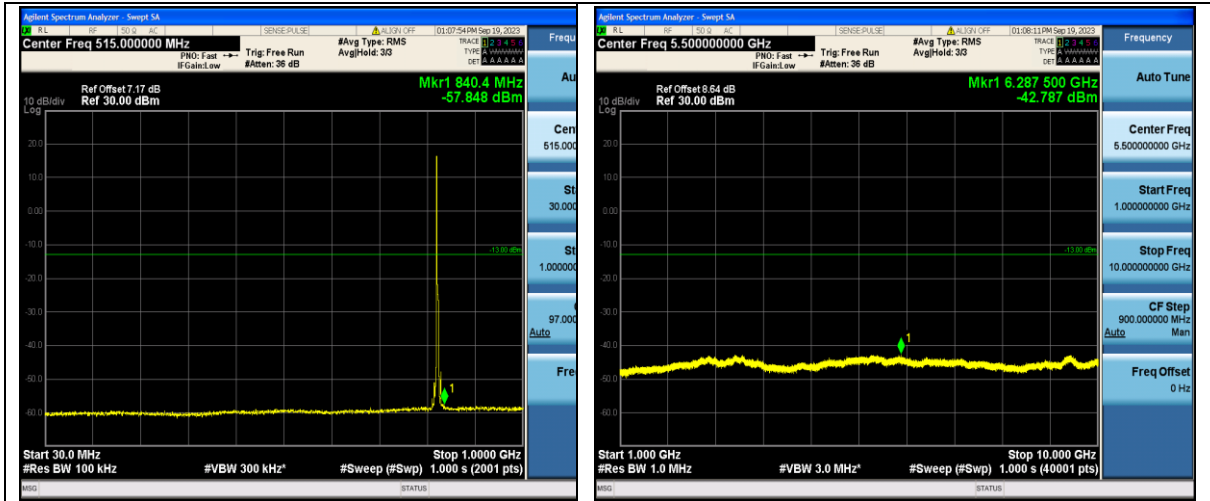

Band5_3MHz_16QAM_20635_1RB#0_30~1000_3
0~1000

Band5_3MHz_16QAM_20635_1RB#0_1000~10000_10
00~10000

Band5_5MHz_QPSK_20425_1RB#0_30~1000_30
~1000

Band5_5MHz_QPSK_20425_1RB#0_1000~10000_1000
~10000