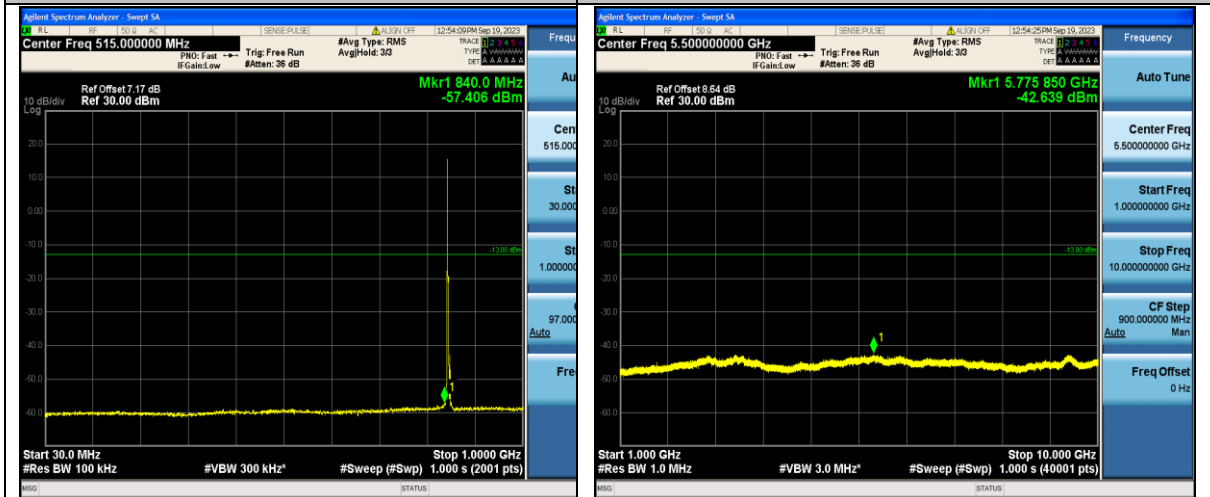

Band5\_3MHz\_QPSK\_20525\_1RB#0\_30~1000\_30  
~1000

Band5\_3MHz\_QPSK\_20525\_1RB#0\_1000~10000\_1000  
~10000

Band5\_3MHz\_16QAM\_20525\_1RB#0\_30~1000\_3  
0~1000

Band5\_3MHz\_16QAM\_20525\_1RB#0\_1000~10000\_10  
00~10000

Band5\_3MHz\_QPSK\_20635\_1RB#0\_30~1000\_30  
~1000

Band5\_3MHz\_QPSK\_20635\_1RB#0\_1000~10000\_1000  
~10000

Band5\_3MHz\_16QAM\_20635\_1RB#0\_30~1000\_3  
0~1000

Band5\_3MHz\_16QAM\_20635\_1RB#0\_1000~10000\_10  
00~10000