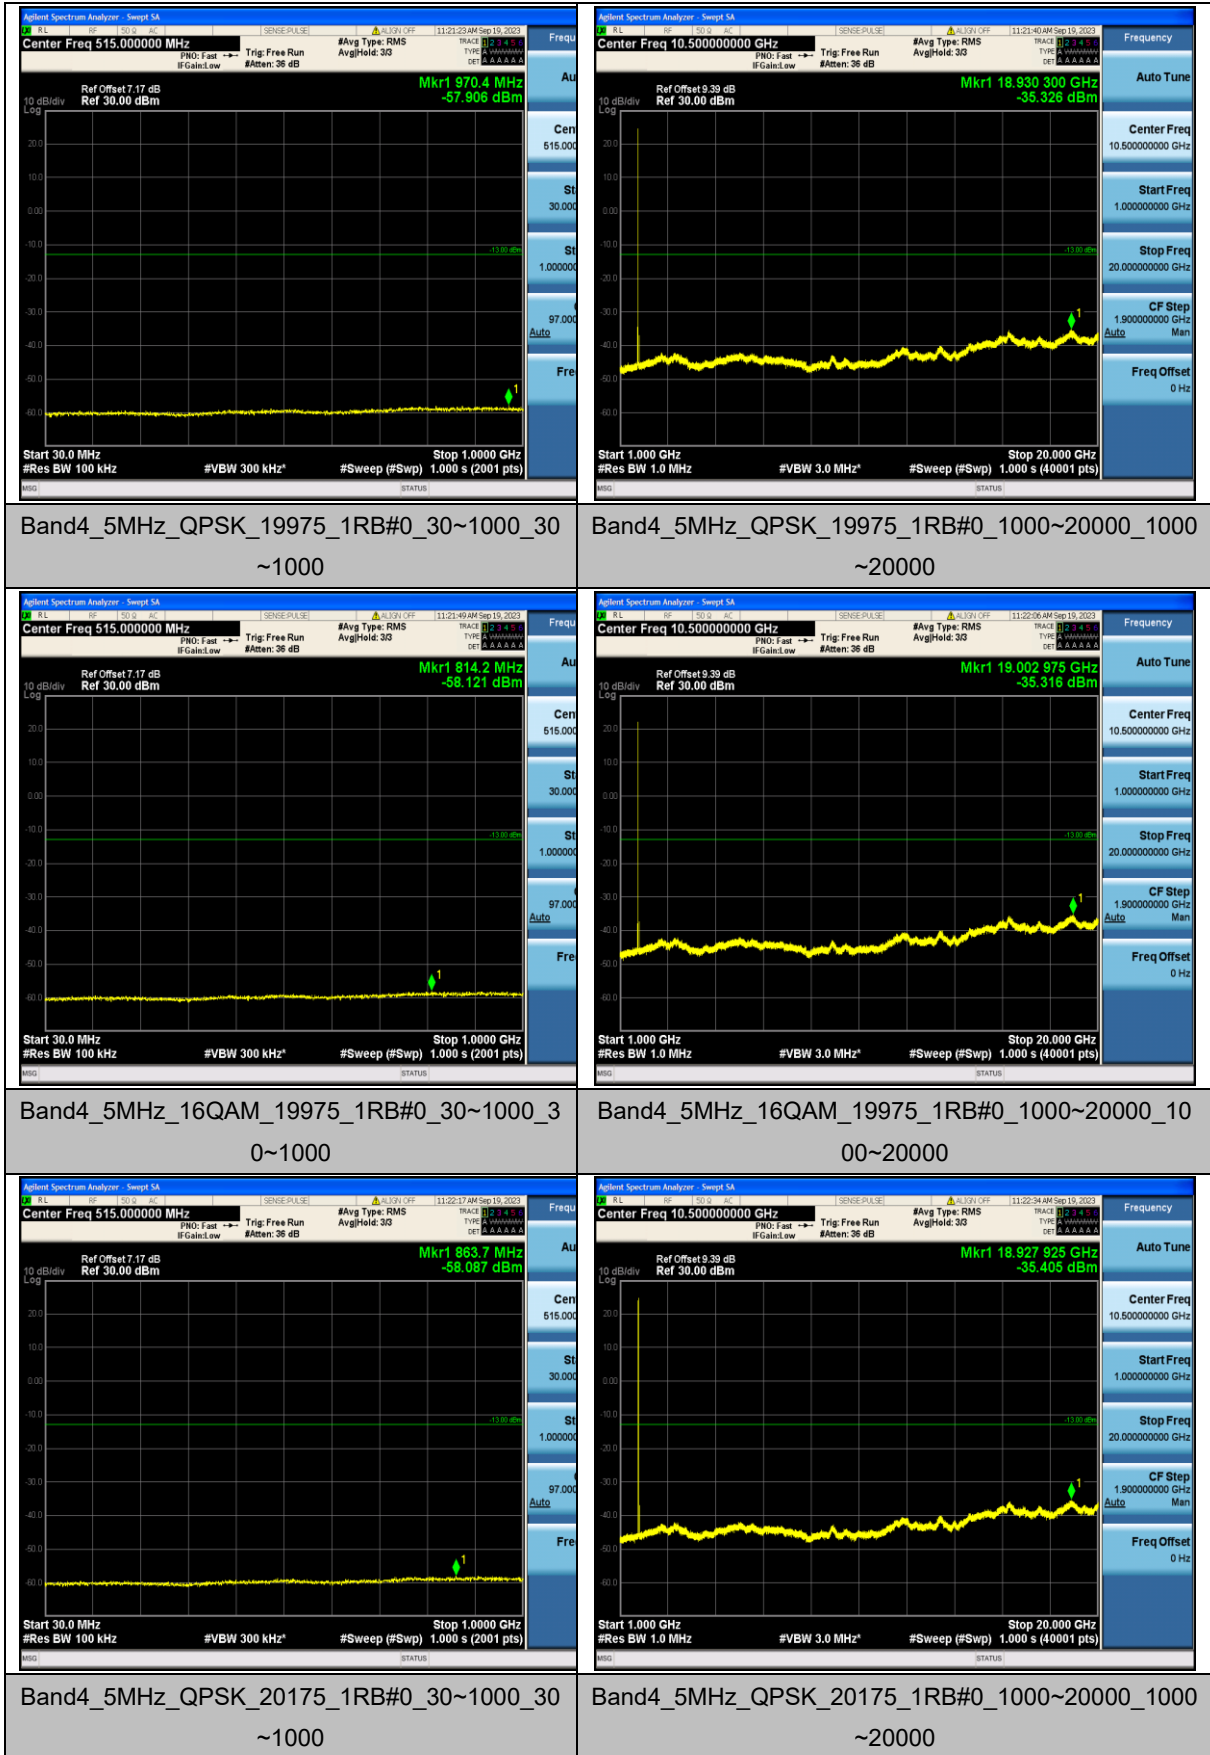

Band4_3MHz_QPSK_19965_1RB#0_30~1000_30
~1000

Band4_3MHz_QPSK_19965_1RB#0_1000~20000_1000
~20000

Band4_3MHz_16QAM_19965_1RB#0_30~1000_3
0~1000

Band4_3MHz_16QAM_19965_1RB#0_1000~20000_10
00~20000

Band4_3MHz_QPSK_20175_1RB#0_30~1000_30
~1000

Band4_3MHz_QPSK_20175_1RB#0_1000~20000_1000
~20000

Band4_20MHz_QPSK_20050_1RB#0_30~1000_3
0~1000

Band4_20MHz_QPSK_20050_1RB#0_1000~20000_100
0~20000

Band4_20MHz_16QAM_20050_1RB#0_30~1000_
30~1000

Band4_20MHz_16QAM_20050_1RB#0_1000~20000_1
000~20000

Band4_20MHz_QPSK_20175_1RB#0_30~1000_3
0~1000

Band4_20MHz_QPSK_20175_1RB#0_1000~20000_100
0~20000