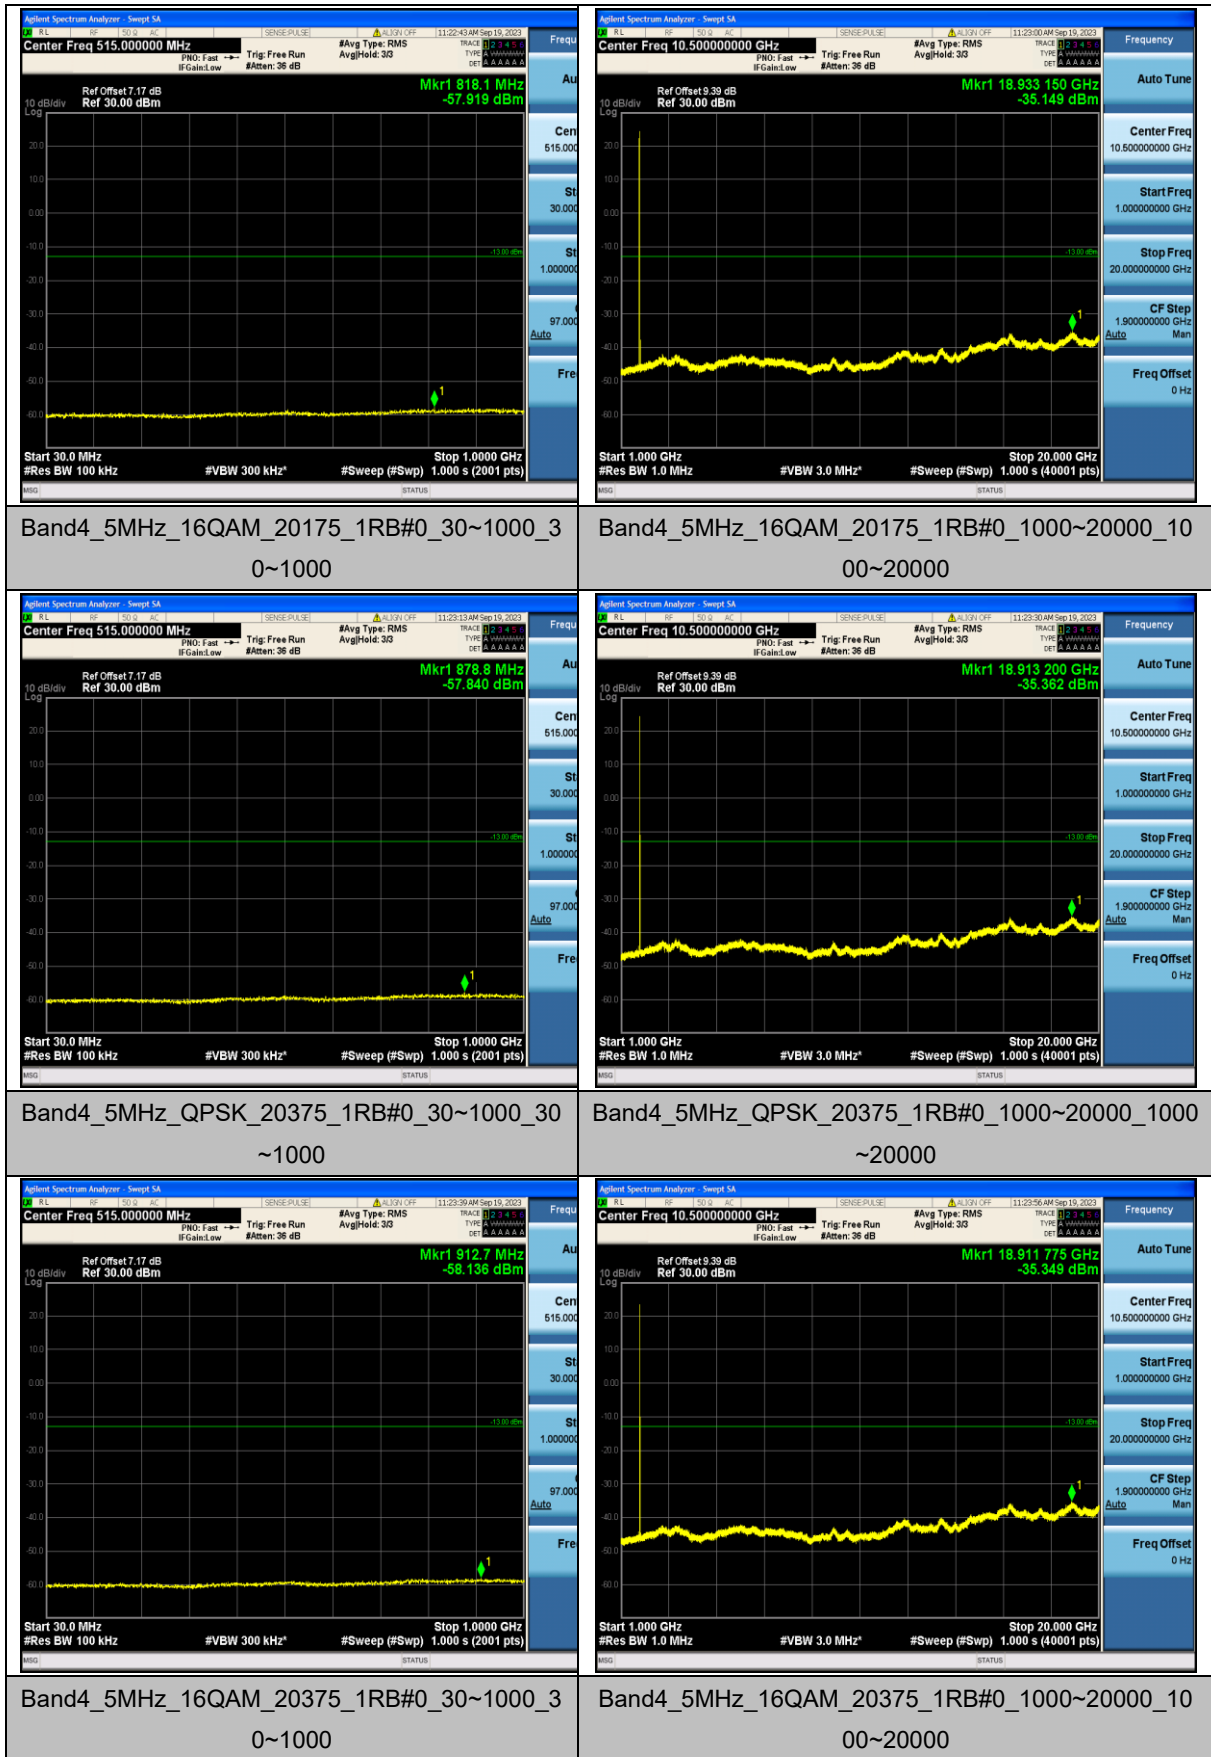

Band4_3MHz_QPSK_19965_1RB#0_30~1000_30
~1000

Band4_3MHz_QPSK_19965_1RB#0_1000~20000_1000
~20000

Band4_3MHz_16QAM_19965_1RB#0_30~1000_3
0~1000

Band4_3MHz_16QAM_19965_1RB#0_1000~20000_10
00~20000

Band4_3MHz_QPSK_20175_1RB#0_30~1000_30
~1000

Band4_3MHz_QPSK_20175_1RB#0_1000~20000_1000
~20000

Band4_20MHz_QPSK_20050_1RB#0_30~1000_3
0~1000

Band4_20MHz_QPSK_20050_1RB#0_1000~20000_100
0~20000

Band4_20MHz_16QAM_20050_1RB#0_30~1000_
30~1000

Band4_20MHz_16QAM_20050_1RB#0_1000~20000_1
000~20000

Band4_20MHz_QPSK_20175_1RB#0_30~1000_3
0~1000

Band4_20MHz_QPSK_20175_1RB#0_1000~20000_100
0~20000