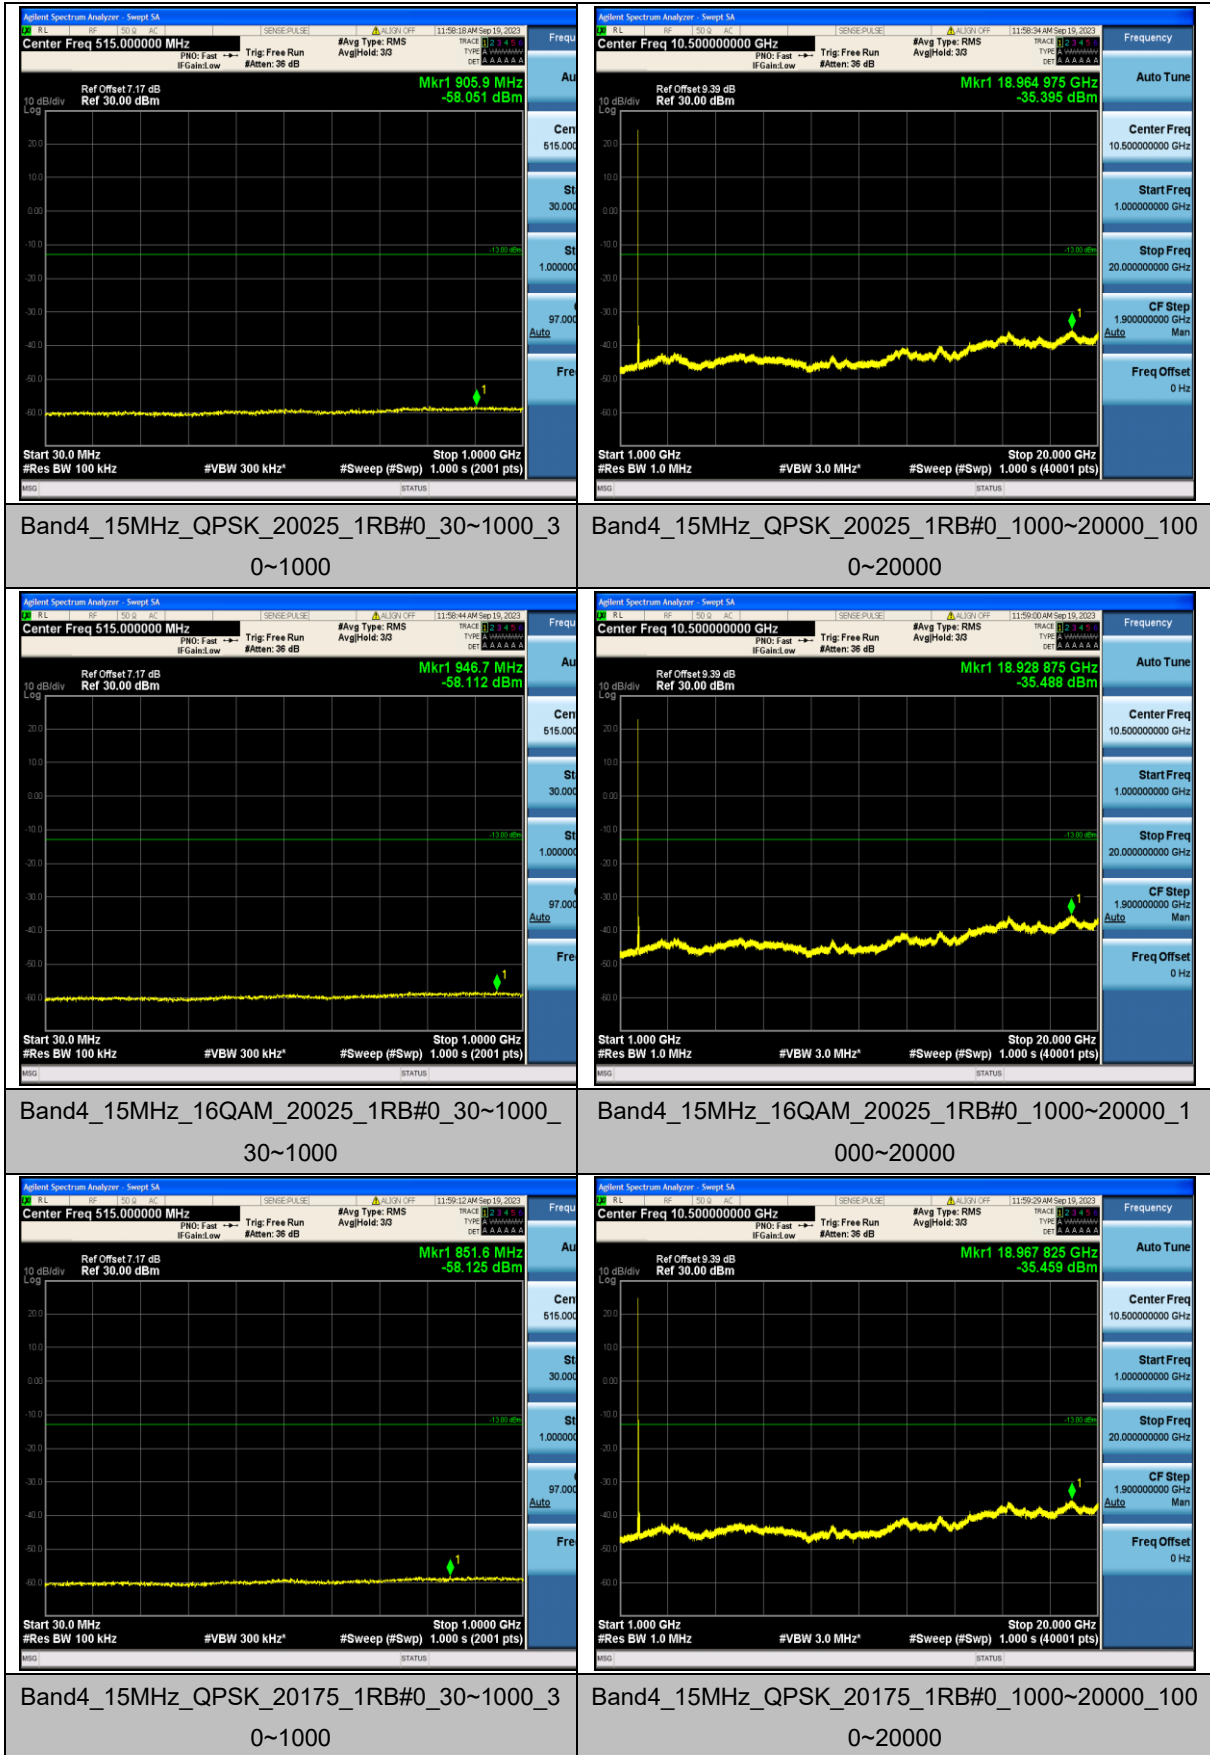

Band4_3MHz_QPSK_19965_1RB#0_30~1000_30
~1000

Band4_3MHz_QPSK_19965_1RB#0_1000~20000_1000
~20000

Band4_3MHz_16QAM_19965_1RB#0_30~1000_3
0~1000

Band4_3MHz_16QAM_19965_1RB#0_1000~20000_10
00~20000

Band4_3MHz_QPSK_20175_1RB#0_30~1000_30
~1000

Band4_3MHz_QPSK_20175_1RB#0_1000~20000_1000
~20000

Band4_20MHz_QPSK_20050_1RB#0_30~1000_3
0~1000

Band4_20MHz_QPSK_20050_1RB#0_1000~20000_100
0~20000

Band4_20MHz_16QAM_20050_1RB#0_30~1000_
30~1000

Band4_20MHz_16QAM_20050_1RB#0_1000~20000_1
000~20000

Band4_20MHz_QPSK_20175_1RB#0_30~1000_3
0~1000

Band4_20MHz_QPSK_20175_1RB#0_1000~20000_100
0~20000