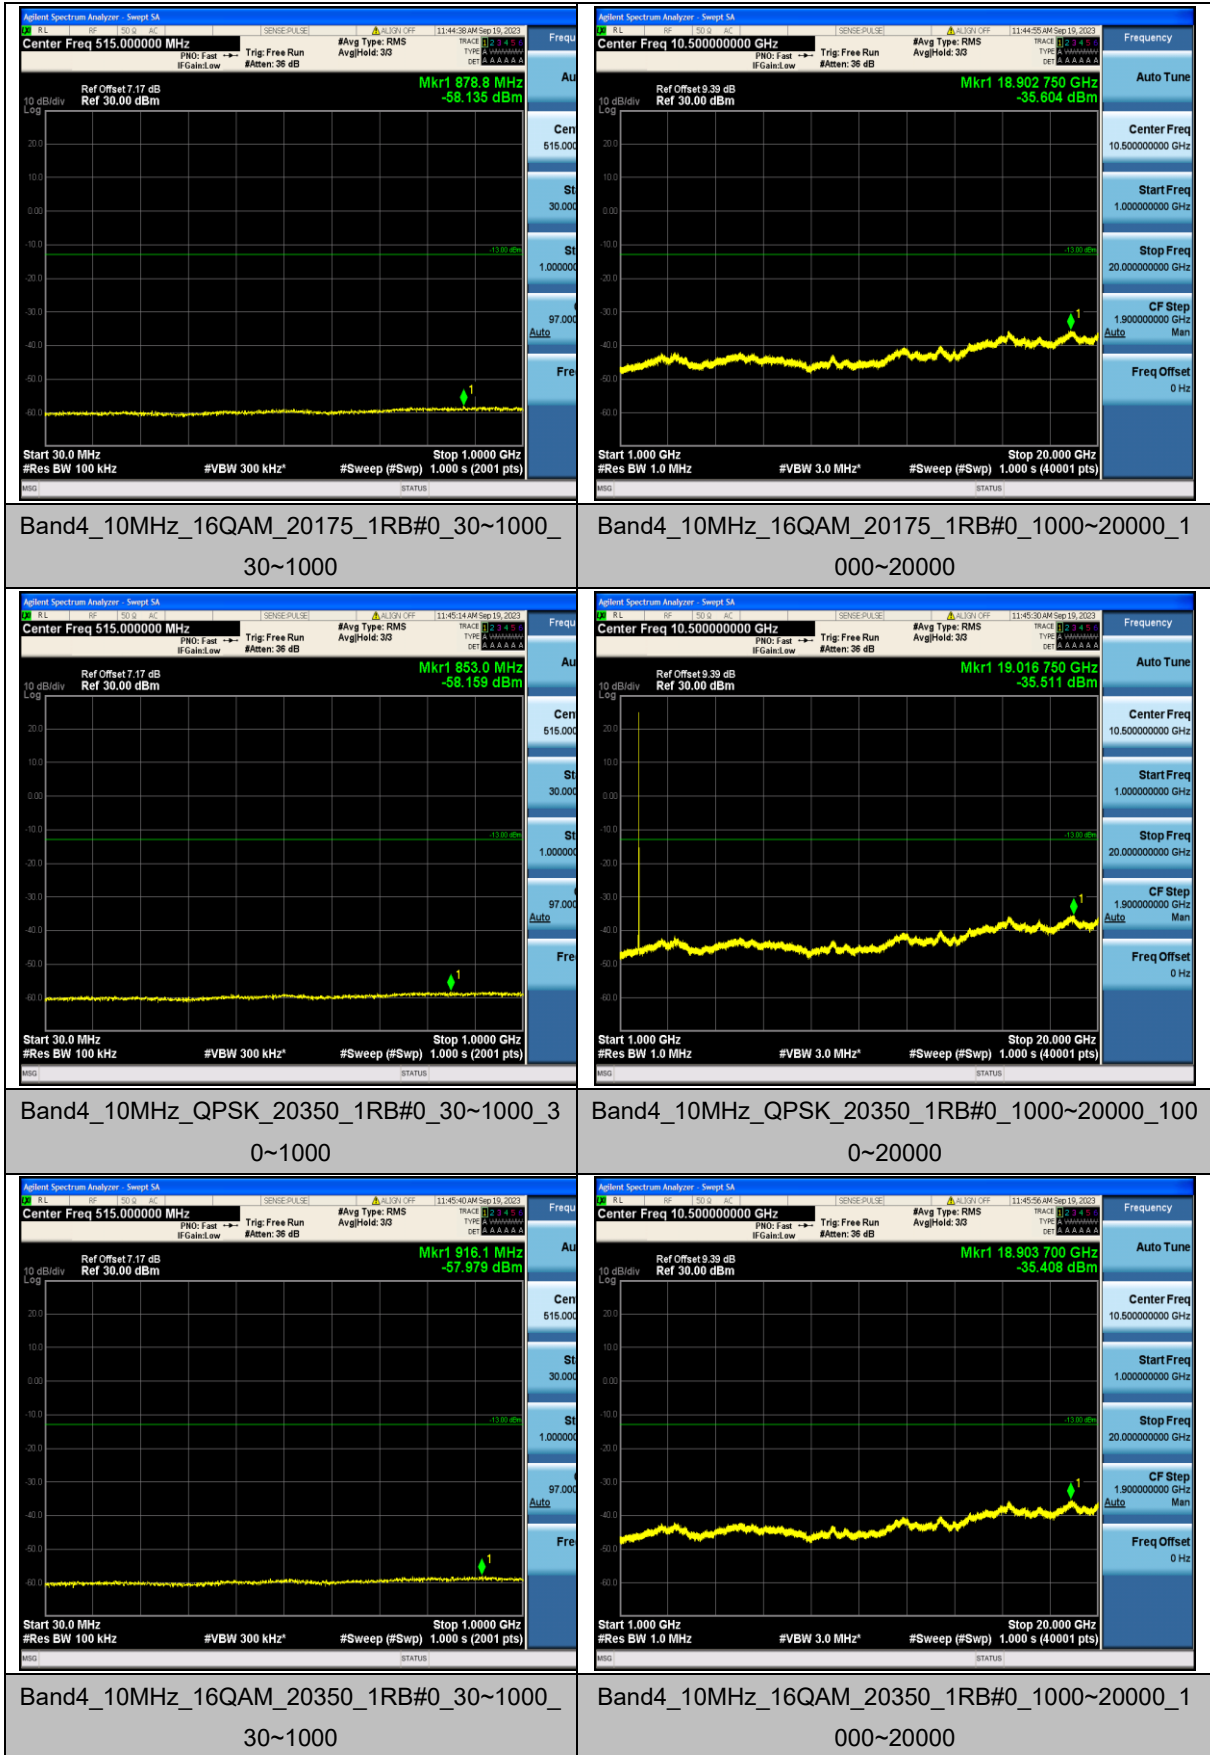

Band4_3MHz_QPSK_19965_1RB#0_30~1000_30
~1000

Band4_3MHz_QPSK_19965_1RB#0_1000~20000_1000
~20000

Band4_3MHz_16QAM_19965_1RB#0_30~1000_3
0~1000

Band4_3MHz_16QAM_19965_1RB#0_1000~20000_10
00~20000

Band4_3MHz_QPSK_20175_1RB#0_30~1000_30
~1000

Band4_3MHz_QPSK_20175_1RB#0_1000~20000_1000
~20000

Band4_20MHz_QPSK_20050_1RB#0_30~1000_3
0~1000

Band4_20MHz_QPSK_20050_1RB#0_1000~20000_100
0~20000

Band4_20MHz_16QAM_20050_1RB#0_30~1000_
30~1000

Band4_20MHz_16QAM_20050_1RB#0_1000~20000_1
000~20000

Band4_20MHz_QPSK_20175_1RB#0_30~1000_3
0~1000

Band4_20MHz_QPSK_20175_1RB#0_1000~20000_100
0~20000