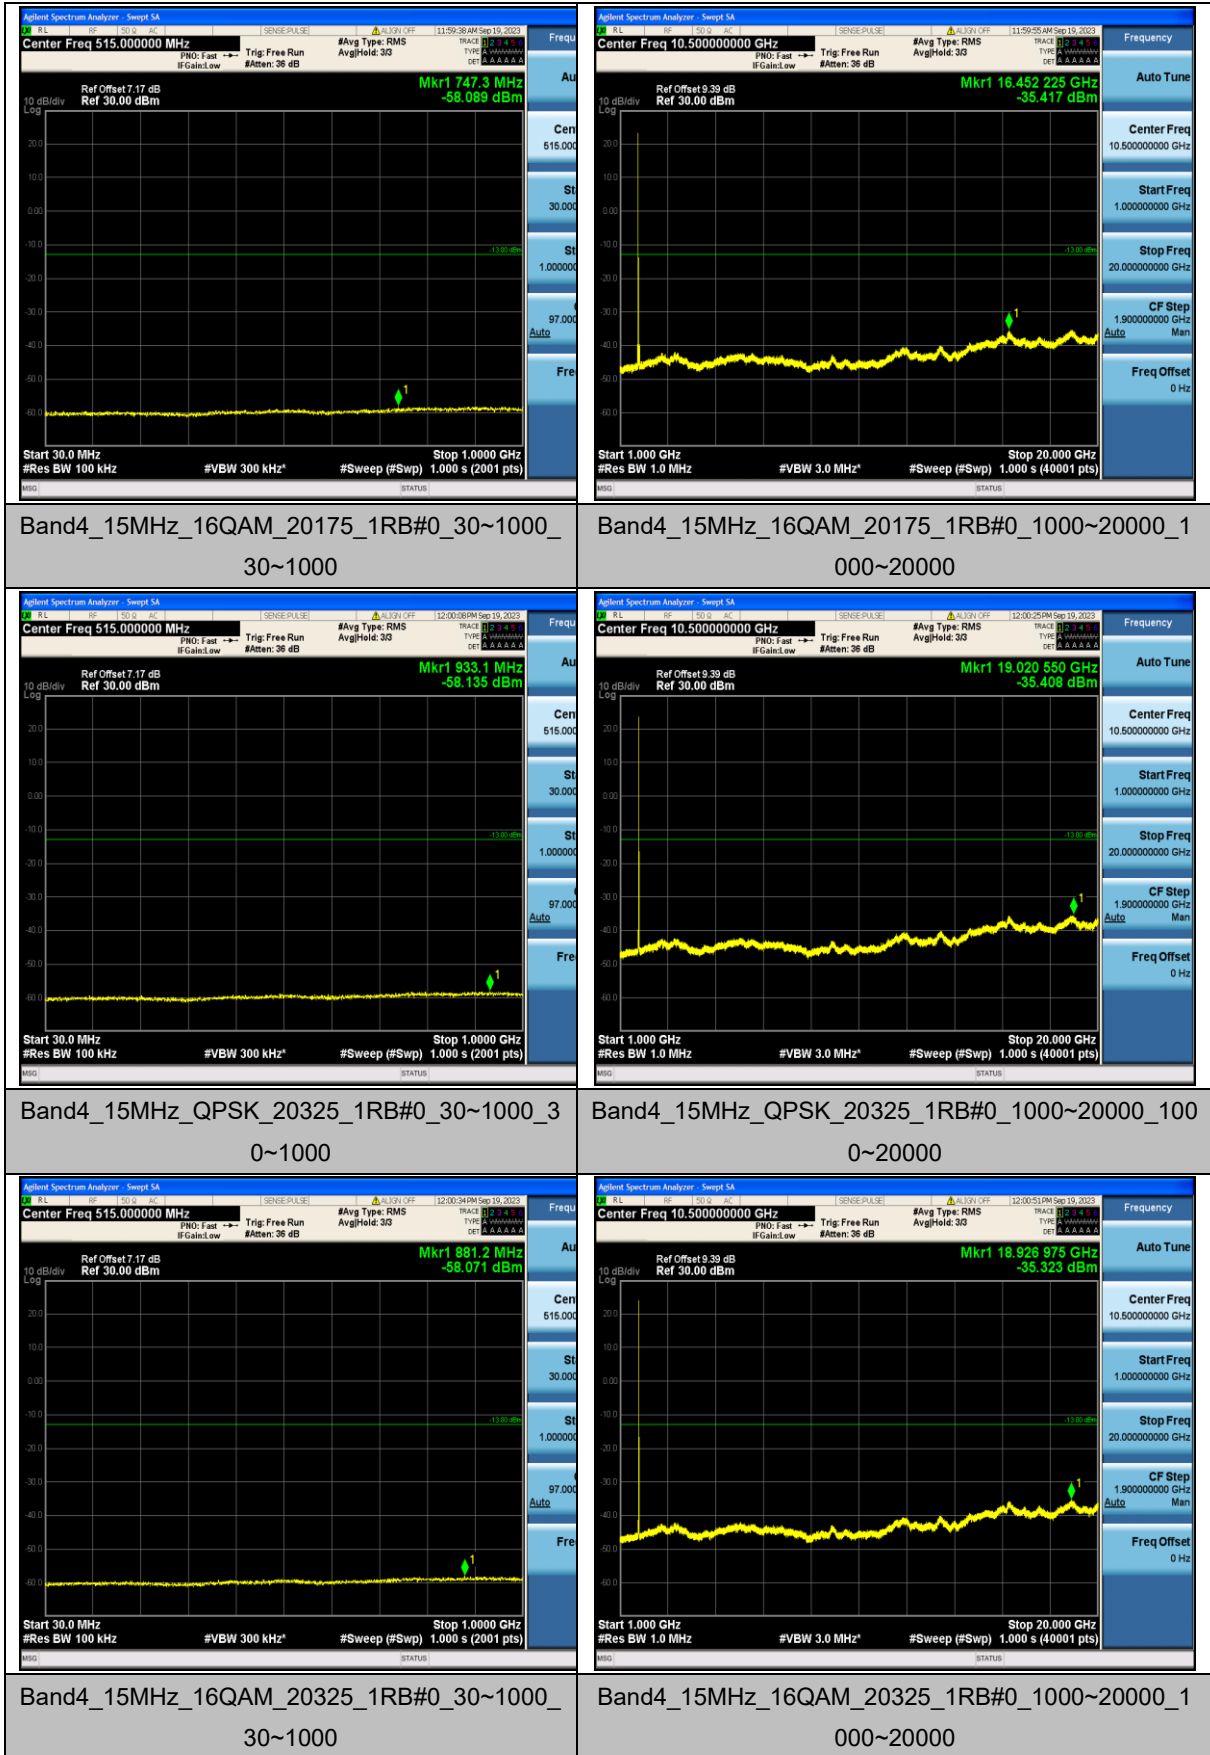

Band4_3MHz_QPSK_19965_1RB#0_30~1000_30
~1000

Band4_3MHz_QPSK_19965_1RB#0_1000~20000_1000
~20000

Band4_3MHz_16QAM_19965_1RB#0_30~1000_3
0~1000

Band4_3MHz_16QAM_19965_1RB#0_1000~20000_10
00~20000

Band4_3MHz_QPSK_20175_1RB#0_30~1000_30
~1000

Band4_3MHz_QPSK_20175_1RB#0_1000~20000_1000
~20000

Band4_20MHz_QPSK_20050_1RB#0_30~1000_3
0~1000

Band4_20MHz_QPSK_20050_1RB#0_1000~20000_100
0~20000

Band4_20MHz_16QAM_20050_1RB#0_30~1000_
30~1000

Band4_20MHz_16QAM_20050_1RB#0_1000~20000_1
000~20000

Band4_20MHz_QPSK_20175_1RB#0_30~1000_3
0~1000

Band4_20MHz_QPSK_20175_1RB#0_1000~20000_100
0~20000