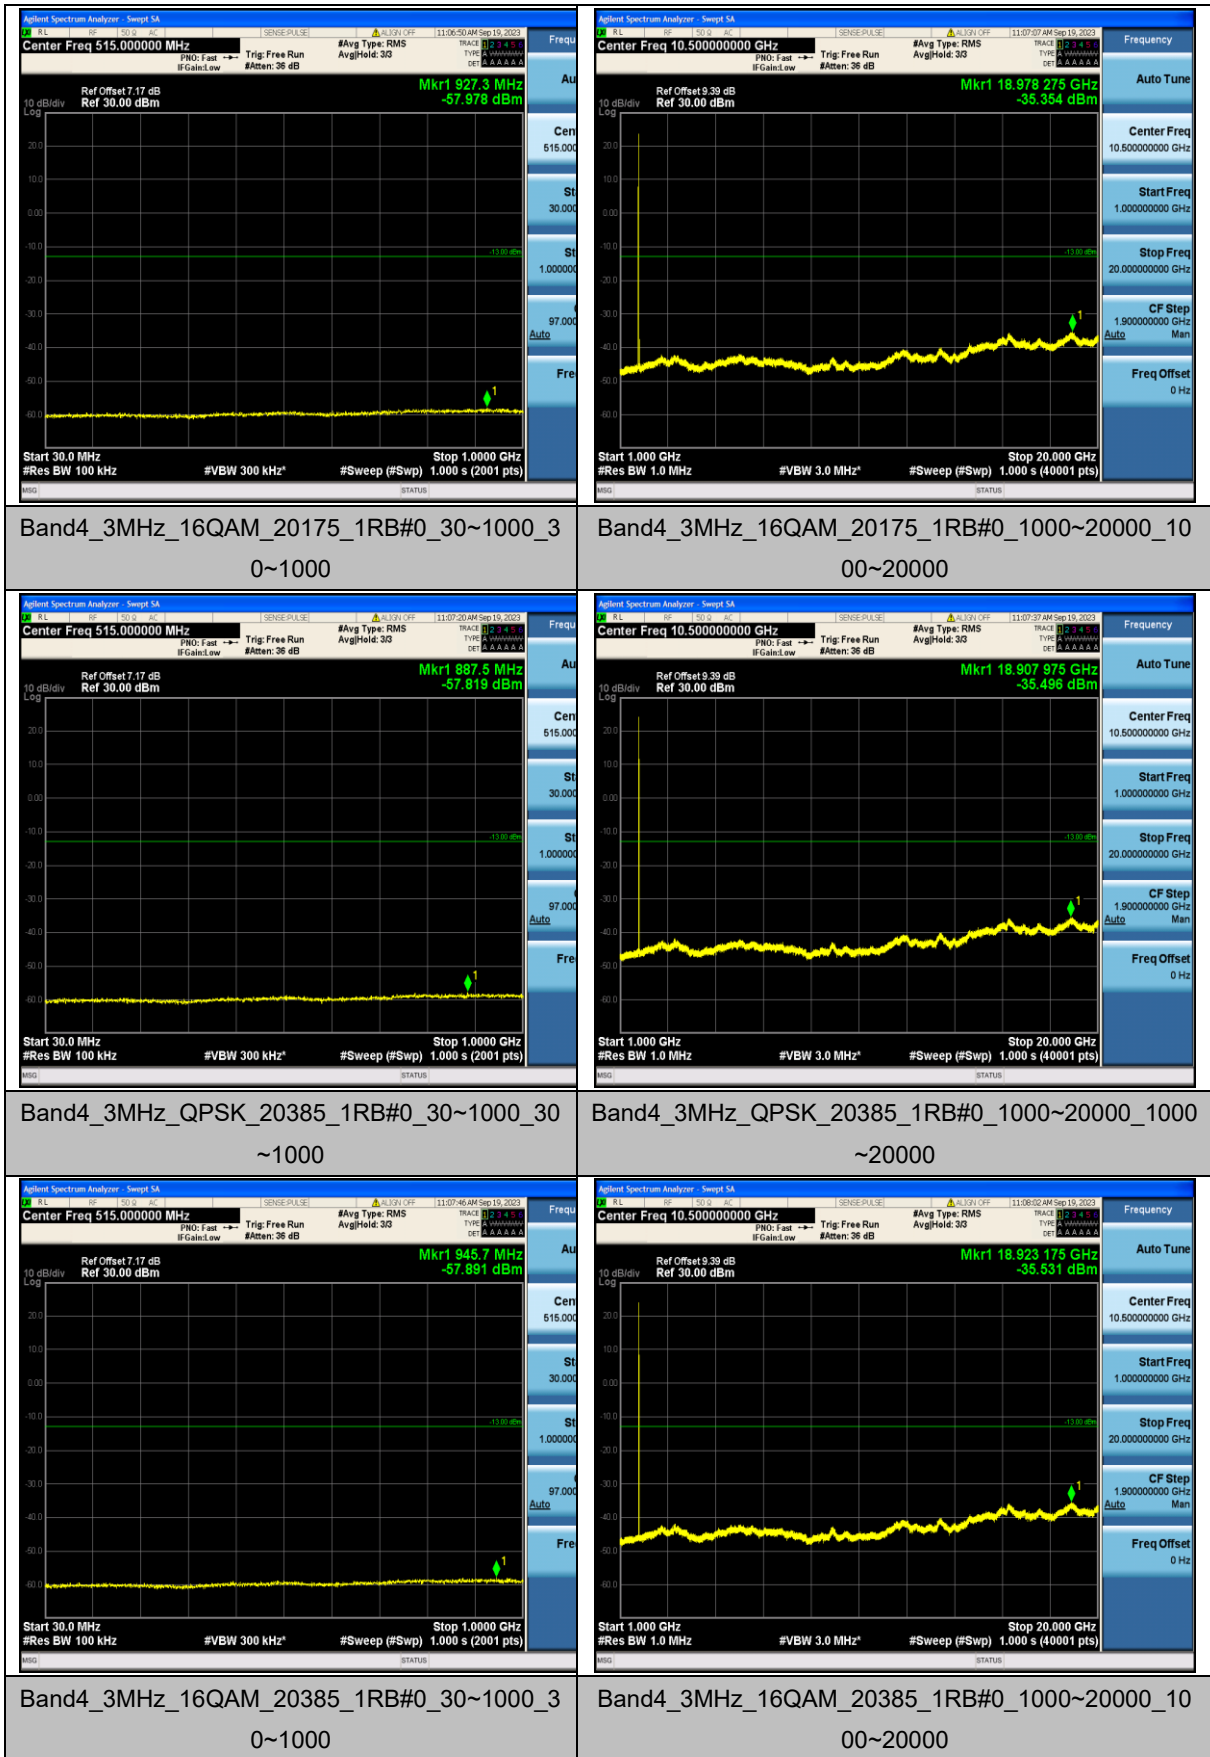

Band4_3MHz_QPSK_19965_1RB#0_30~1000_30
~1000

Band4_3MHz_QPSK_19965_1RB#0_1000~20000_1000
~20000

Band4_3MHz_16QAM_19965_1RB#0_30~1000_3
0~1000

Band4_3MHz_16QAM_19965_1RB#0_1000~20000_10
00~20000

Band4_3MHz_QPSK_20175_1RB#0_30~1000_30
~1000

Band4_3MHz_QPSK_20175_1RB#0_1000~20000_1000
~20000

Band4_20MHz_QPSK_20050_1RB#0_30~1000_3
0~1000

Band4_20MHz_QPSK_20050_1RB#0_1000~20000_100
0~20000

Band4_20MHz_16QAM_20050_1RB#0_30~1000_
30~1000

Band4_20MHz_16QAM_20050_1RB#0_1000~20000_1
000~20000

Band4_20MHz_QPSK_20175_1RB#0_30~1000_3
0~1000

Band4_20MHz_QPSK_20175_1RB#0_1000~20000_100
0~20000