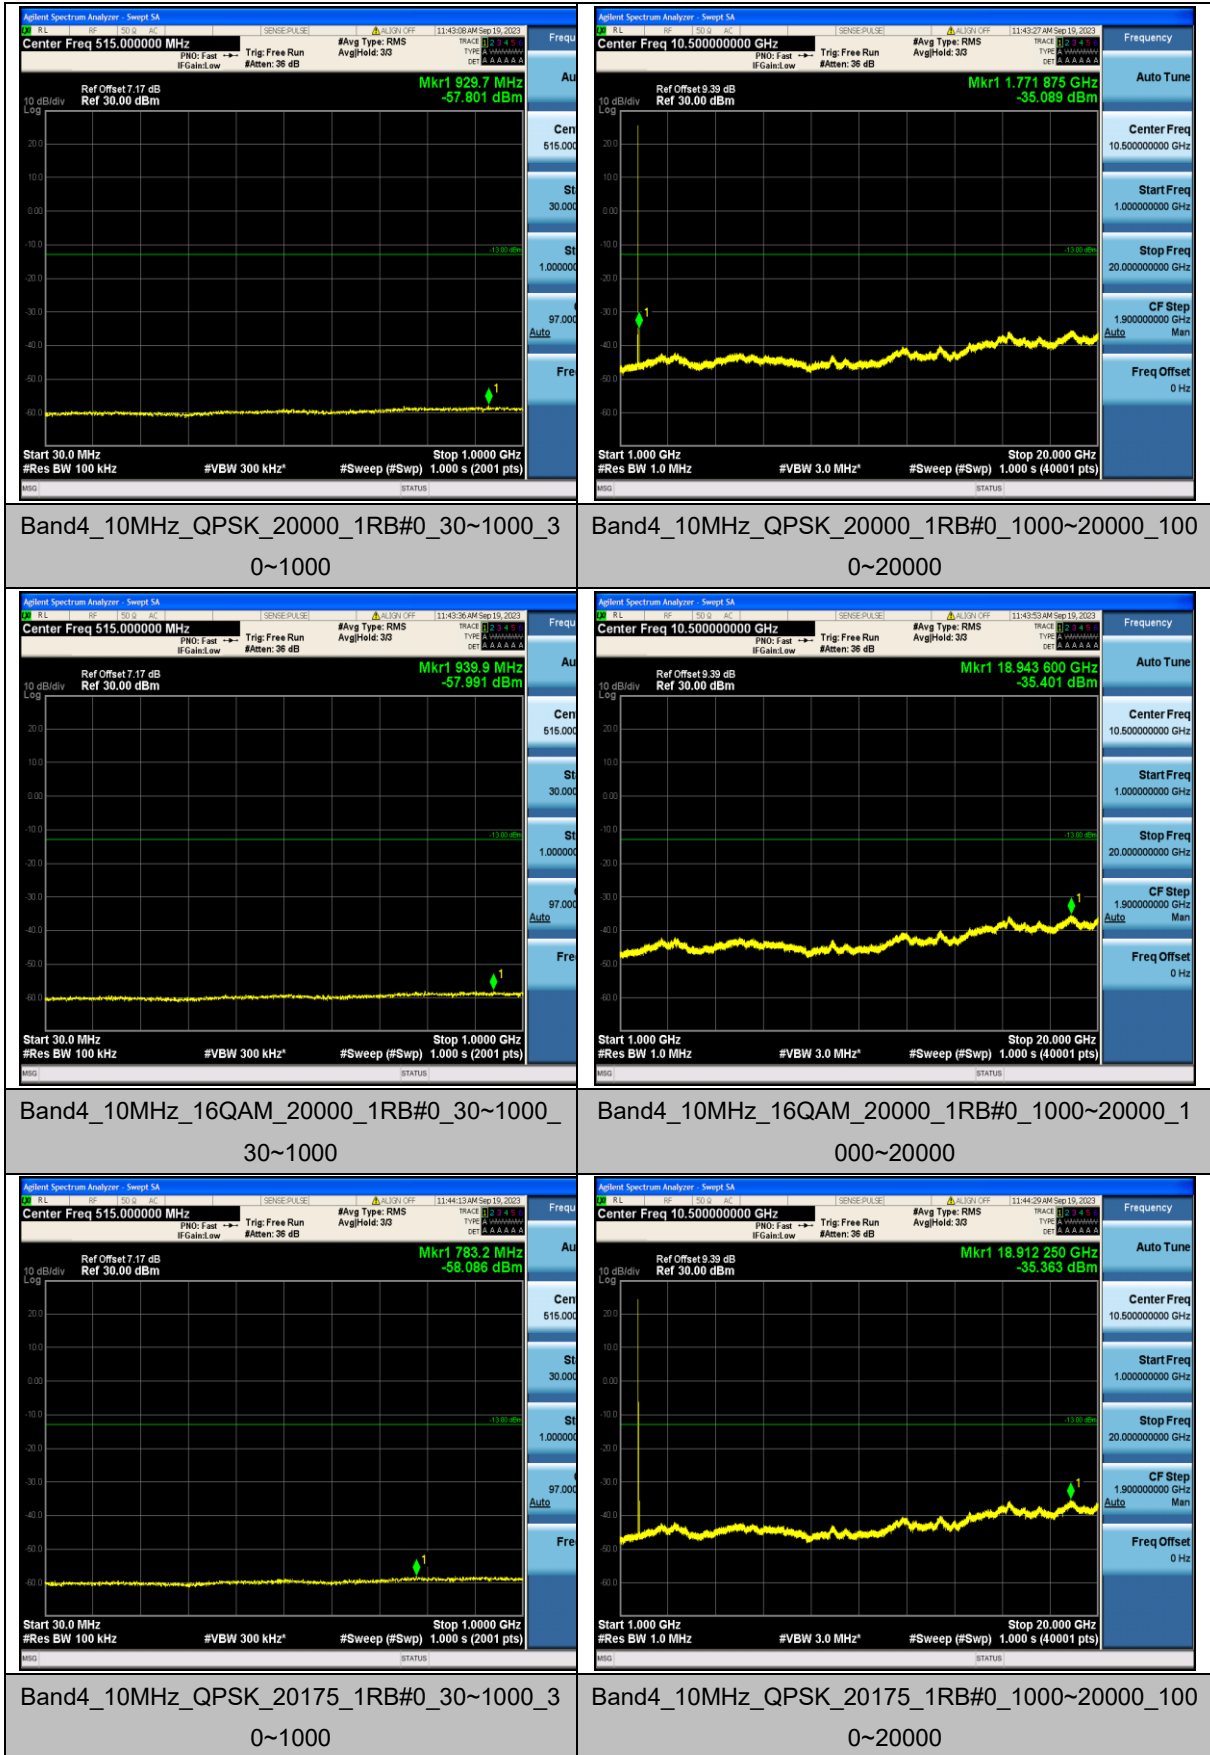

Band4_3MHz_QPSK_19965_1RB#0_30~1000_30
~1000

Band4_3MHz_QPSK_19965_1RB#0_1000~20000_1000
~20000

Band4_3MHz_16QAM_19965_1RB#0_30~1000_3
0~1000

Band4_3MHz_16QAM_19965_1RB#0_1000~20000_10
00~20000

Band4_3MHz_QPSK_20175_1RB#0_30~1000_30
~1000

Band4_3MHz_QPSK_20175_1RB#0_1000~20000_1000
~20000

Band4_20MHz_QPSK_20050_1RB#0_30~1000_3
0~1000

Band4_20MHz_QPSK_20050_1RB#0_1000~20000_100
0~20000

Band4_20MHz_16QAM_20050_1RB#0_30~1000_
30~1000

Band4_20MHz_16QAM_20050_1RB#0_1000~20000_1
000~20000

Band4_20MHz_QPSK_20175_1RB#0_30~1000_3
0~1000

Band4_20MHz_QPSK_20175_1RB#0_1000~20000_100
0~20000