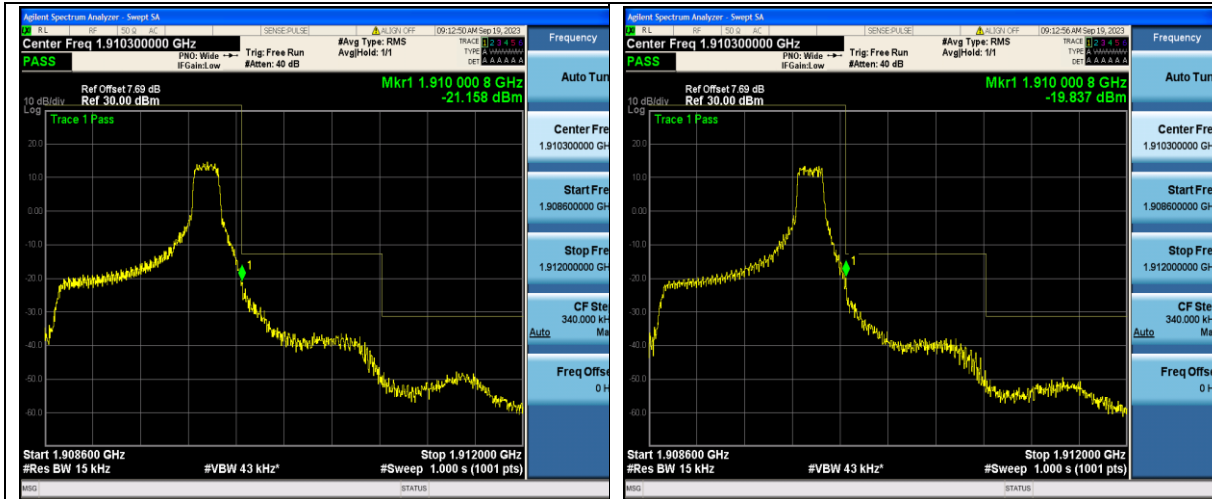

Band2_1.4MHz_QPSK_19193_1RB#5

Band2_1.4MHz_16QAM_19193_1RB#5