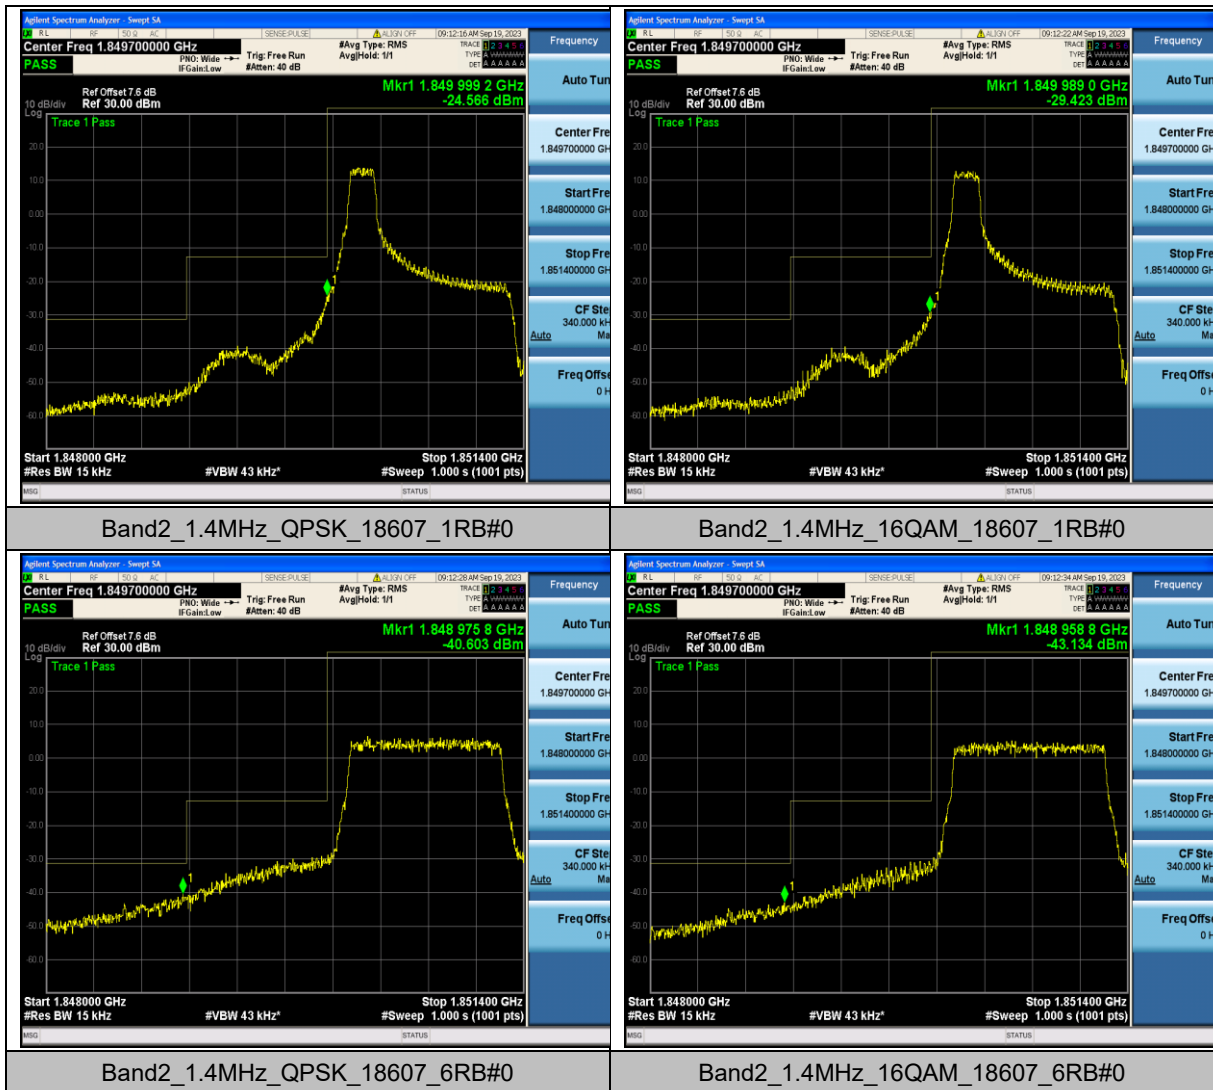

Band66	15MHz	QPSK	132047	1RB#0	-22.66	PASS
Band66	15MHz	16QAM	132047	1RB#0	-23.38	PASS
Band66	15MHz	QPSK	132597	1RB#74	-23.11	PASS
Band66	15MHz	16QAM	132597	1RB#74	-25.77	PASS
Band66	15MHz	QPSK	132047	75RB#0	-32.49	PASS
Band66	15MHz	QPSK	132597	75RB#0	-35.88	PASS
Band66	20MHz	QPSK	132072	1RB#0	-27.11	PASS
Band66	20MHz	16QAM	132072	1RB#0	-25.74	PASS
Band66	20MHz	QPSK	132572	1RB#99	-26.01	PASS
Band66	20MHz	16QAM	132572	1RB#99	-25.90	PASS
Band66	20MHz	QPSK	132072	100RB#0	-33.15	PASS
Band66	20MHz	QPSK	132572	100RB#0	-36.89	PASS

Test Graphs

Band2_1.4MHz_QPSK_19193_1RB#5

Band2_1.4MHz_16QAM_19193_1RB#5

Band2_1.4MHz_QPSK_19193_6RB#0

Band2_1.4MHz_16QAM_19193_6RB#0

Band2_3MHz_QPSK_18615_1RB#0

Band2_3MHz_16QAM_18615_1RB#0

Band2_3MHz_QPSK_18615_15RB#0