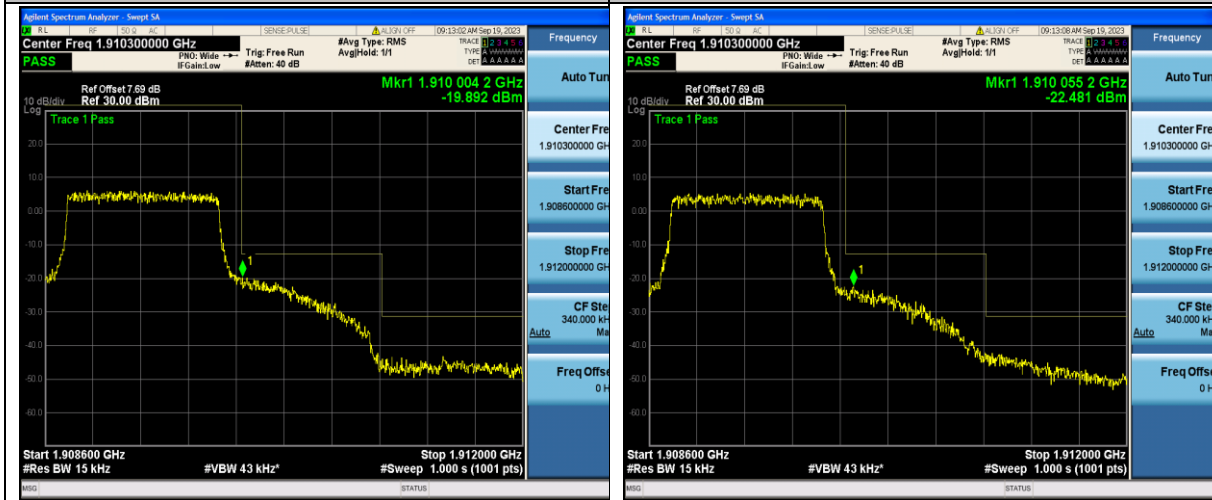

Band2_1.4MHz_QPSK_19193_1RB#5

Band2_1.4MHz_16QAM_19193_1RB#5

Band2_1.4MHz_QPSK_19193_6RB#0

Band2_1.4MHz_16QAM_19193_6RB#0