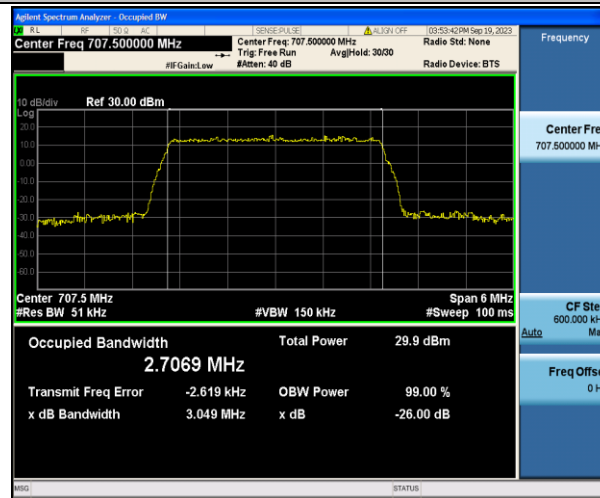

Band12-3MHz-16QAM-23025-15RB#0-PASS

Band12-3MHz-16QAM-23095-15RB#0-PASS