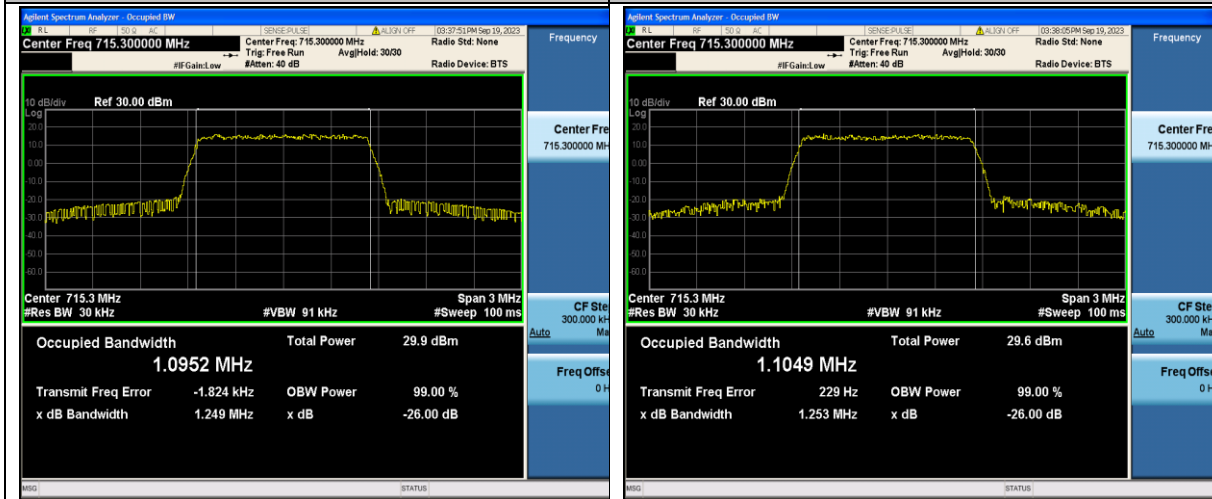

Band12-1.4MHz-QPSK-23017-6RB#0-PASS

Band12-1.4MHz-16QAM-23017-6RB#0-PASS

Band12-1.4MHz-QPSK-23095-6RB#0-PASS

Band12-1.4MHz-16QAM-23095-6RB#0-PASS

Band12-1.4MHz-QPSK-23173-6RB#0-PASS

Band12-1.4MHz-16QAM-23173-6RB#0-PASS