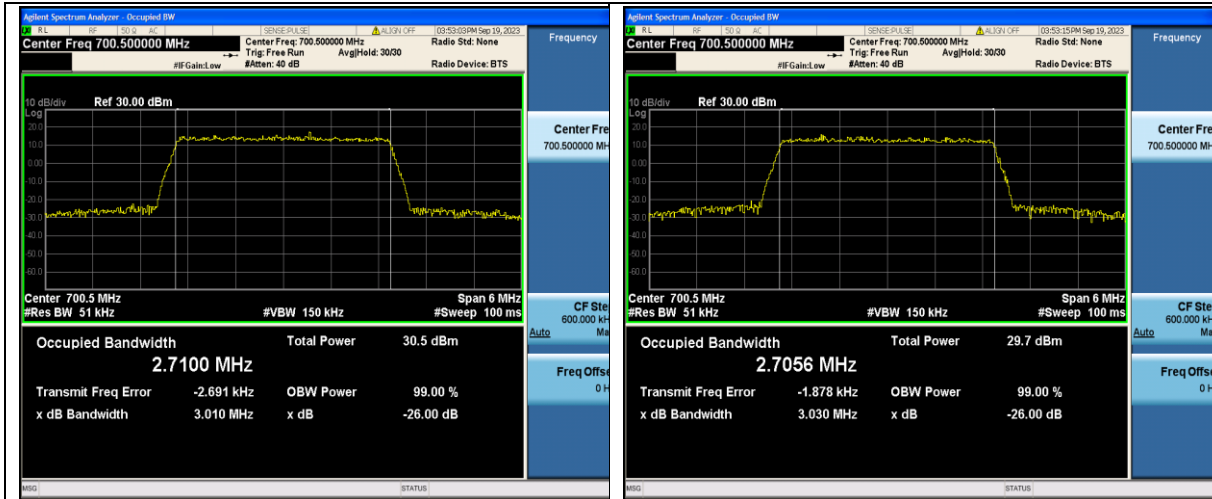

Band12-1.4MHz-QPSK-23017-6RB#0-PASS

Band12-1.4MHz-16QAM-23017-6RB#0-PASS

Band12-1.4MHz-QPSK-23095-6RB#0-PASS

Band12-1.4MHz-16QAM-23095-6RB#0-PASS

Band12-1.4MHz-QPSK-23173-6RB#0-PASS

Band12-1.4MHz-16QAM-23173-6RB#0-PASS