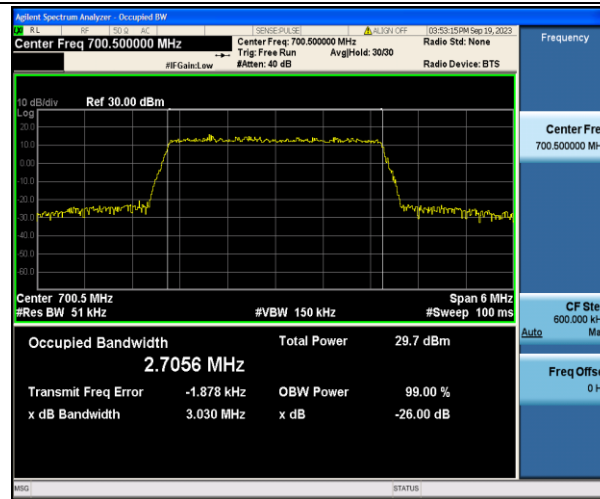

Band12-3MHz-16QAM-23025-15RB#0-PASS