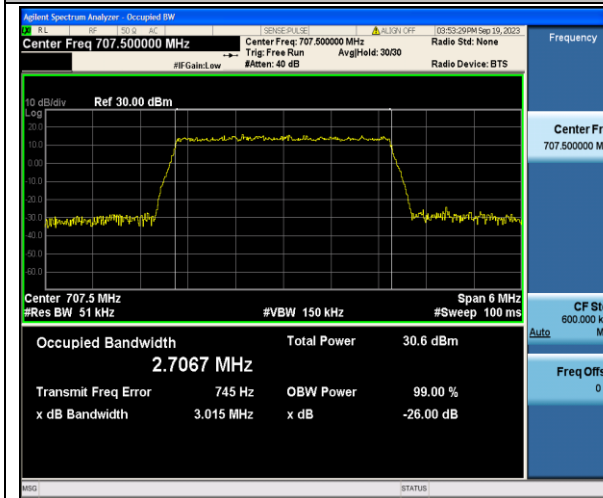

Band12-3MHz-QPSK-23025-15RB#0-PASS

Band12-3MHz-QPSK-23095-15RB#0-PASS