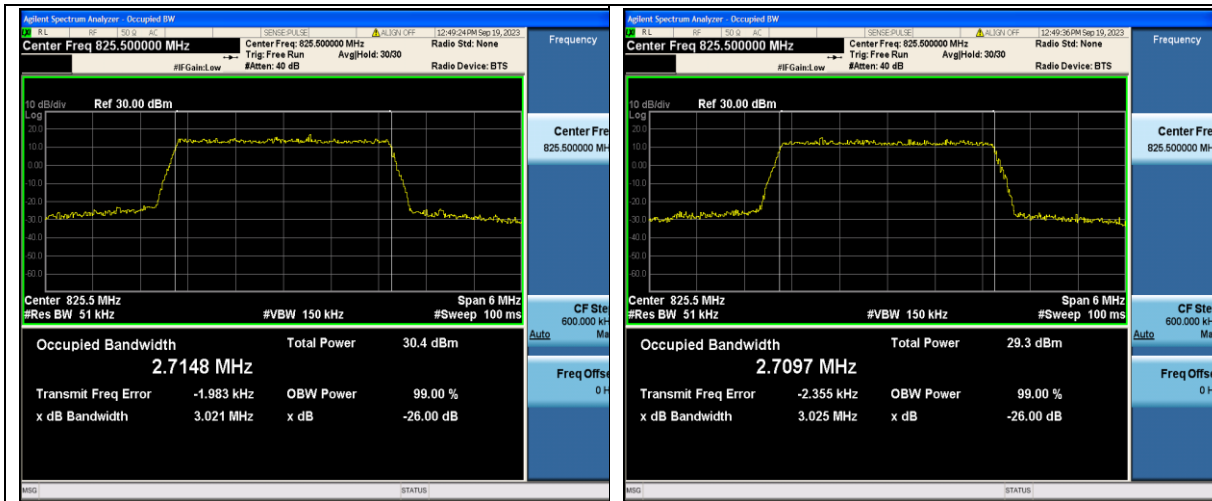

Band5-1.4MHz-QPSK-20407-6RB#0-PASS

Band5-1.4MHz-16QAM-20407-6RB#0-PASS

Band5-1.4MHz-QPSK-20525-6RB#0-PASS

Band5-1.4MHz-16QAM-20525-6RB#0-PASS

Band5-1.4MHz-QPSK-20643-6RB#0-PASS

Band5-1.4MHz-16QAM-20643-6RB#0-PASS