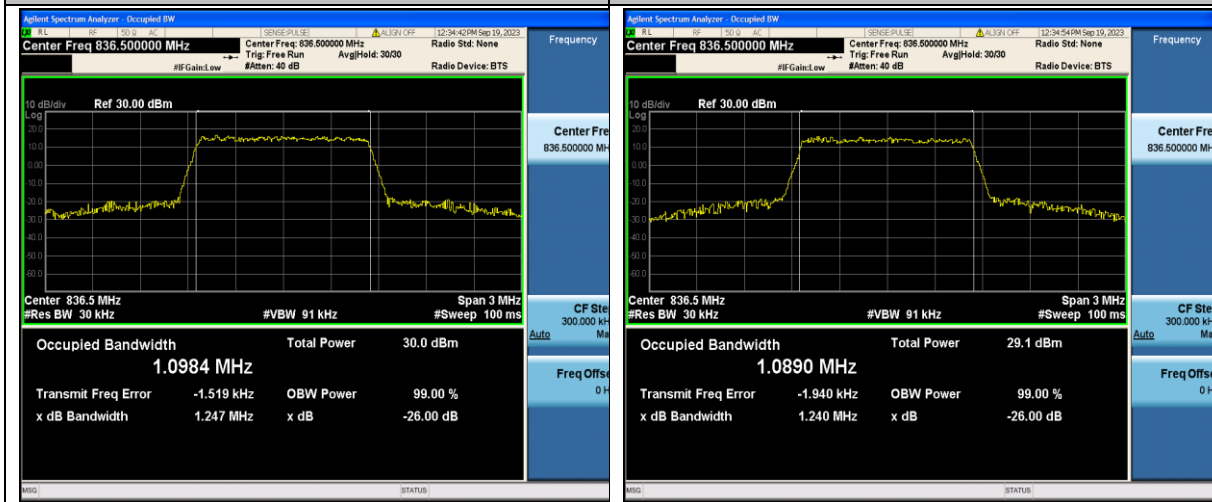

Band5-1.4MHz-QPSK-20407-6RB#0-PASS

Band5-1.4MHz-16QAM-20407-6RB#0-PASS

Band5-1.4MHz-QPSK-20525-6RB#0-PASS

Band5-1.4MHz-16QAM-20525-6RB#0-PASS

Band5-1.4MHz-QPSK-20643-6RB#0-PASS

Band5-1.4MHz-16QAM-20643-6RB#0-PASS