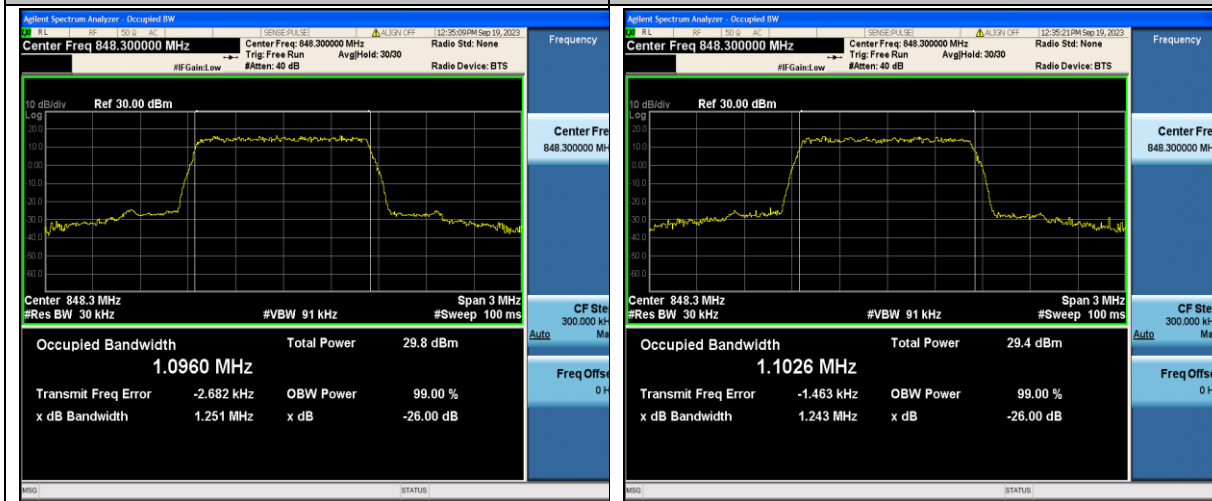

Band5-1.4MHz-QPSK-20407-6RB#0-PASS

Band5-1.4MHz-16QAM-20407-6RB#0-PASS

Band5-1.4MHz-QPSK-20525-6RB#0-PASS

Band5-1.4MHz-16QAM-20525-6RB#0-PASS

Band5-1.4MHz-QPSK-20643-6RB#0-PASS

Band5-1.4MHz-16QAM-20643-6RB#0-PASS