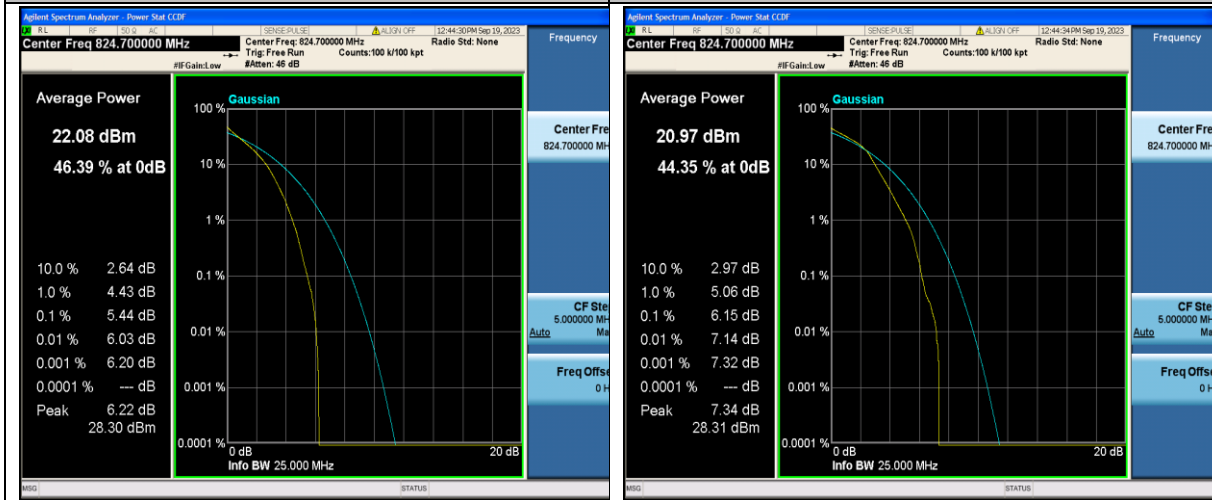

Band5-1.4MHz-QPSK-20407-1RB#0-PASS

Band5-1.4MHz-16QAM-20407-1RB#0-PASS

Band5-1.4MHz-QPSK-20407-6RB#0-PASS

Band5-1.4MHz-16QAM-20407-6RB#0-PASS

Band5-1.4MHz-QPSK-20525-1RB#0-PASS

Band5-1.4MHz-16QAM-20525-1RB#0-PASS