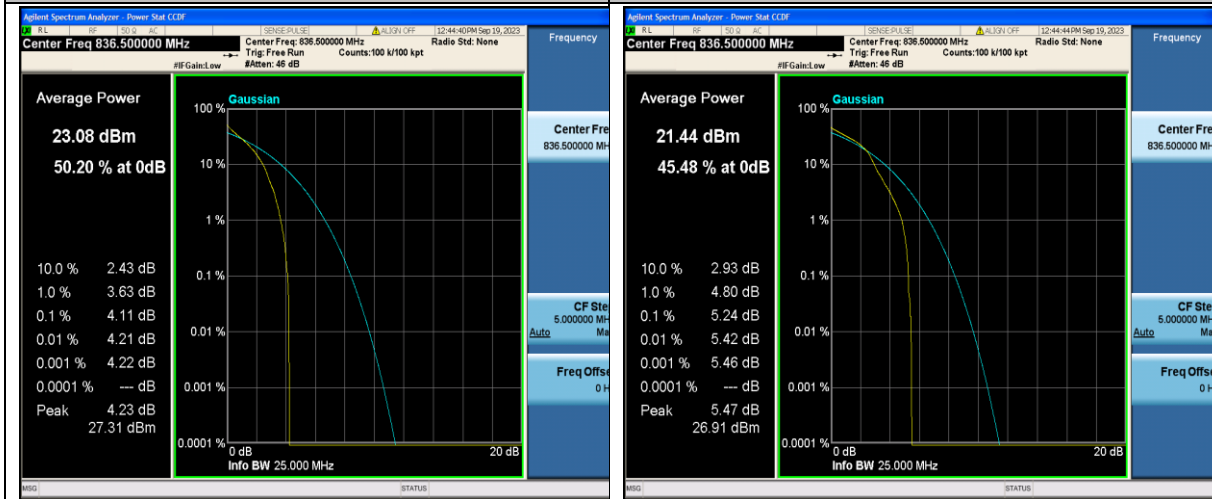

Band5-1.4MHz-QPSK-20407-1RB#0-PASS

Band5-1.4MHz-16QAM-20407-1RB#0-PASS

Band5-1.4MHz-QPSK-20407-6RB#0-PASS

Band5-1.4MHz-16QAM-20407-6RB#0-PASS

Band5-1.4MHz-QPSK-20525-1RB#0-PASS

Band5-1.4MHz-16QAM-20525-1RB#0-PASS