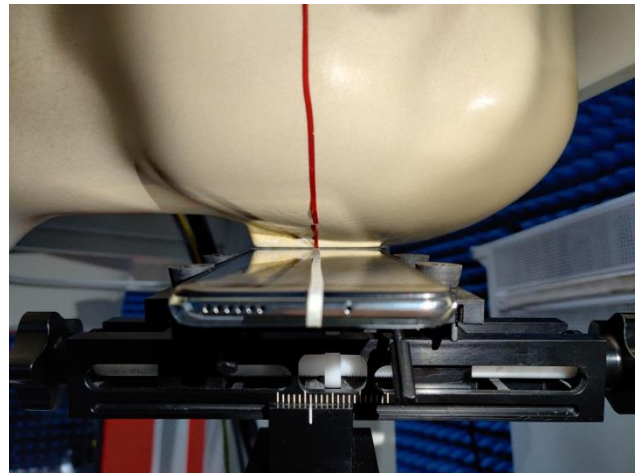

EUT Photos (Model: R20)

EUT Antenna Locations

SAR Test Setup Photos

Head

Right Cheek

Right Tilted

Left Cheek

Left Tilted

Body

Front side (10mm)

Back side(10mm)

Top side(10mm)

Bottom side(10mm)

Right side(10mm)