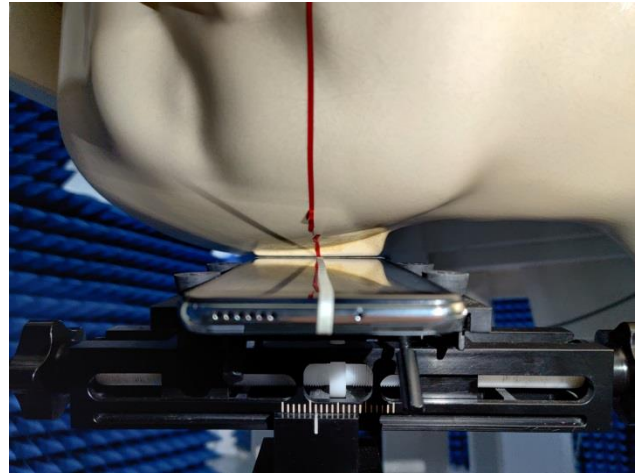

EUT Photos (Model: R20)

EUT Antenna Locations

SAR Test Setup Photos

Head

Right Cheek

Right Tilted

Left Cheek

Left Tilted

Body

Front side (10mm)

Back side(10mm)

Top side(10mm)

Bottom side(10mm)

Right side(10mm)