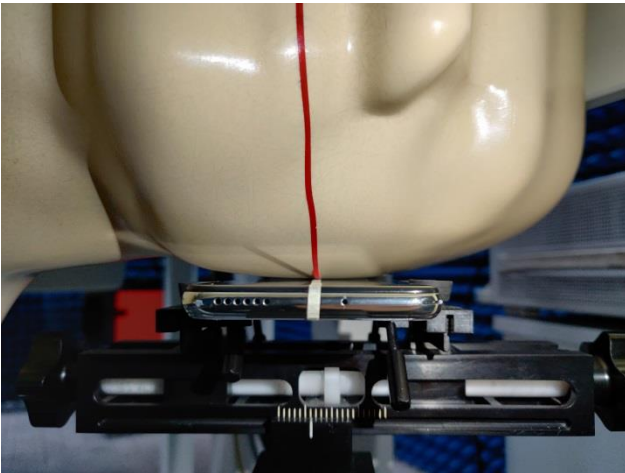

EUT Photos (Model: R20)

EUT Antenna Locations

SAR Test Setup Photos

Head

Right Cheek

Right Tilted

Left Cheek

Left Tilted

Body

Front side (10mm)

Back side(10mm)

Top side(10mm)

Bottom side(10mm)

Right side(10mm)