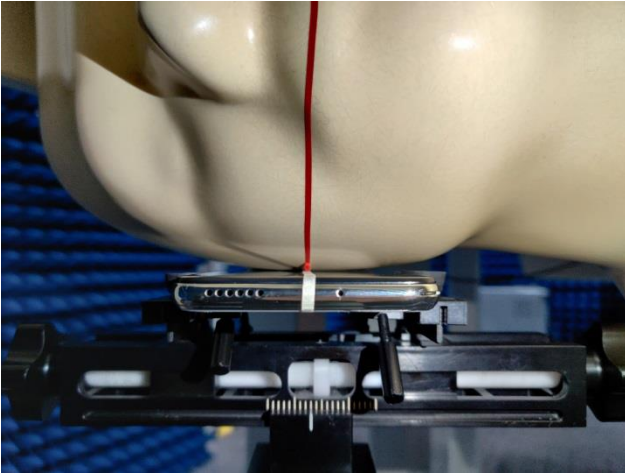

EUT Photos (Model: R20)

EUT Antenna Locations

SAR Test Setup Photos

Head

Right Cheek

Right Tilted

Left Cheek

Left Tilted

Body

Front side (10mm)

Back side(10mm)

Top side(10mm)

Bottom side(10mm)

Right side(10mm)