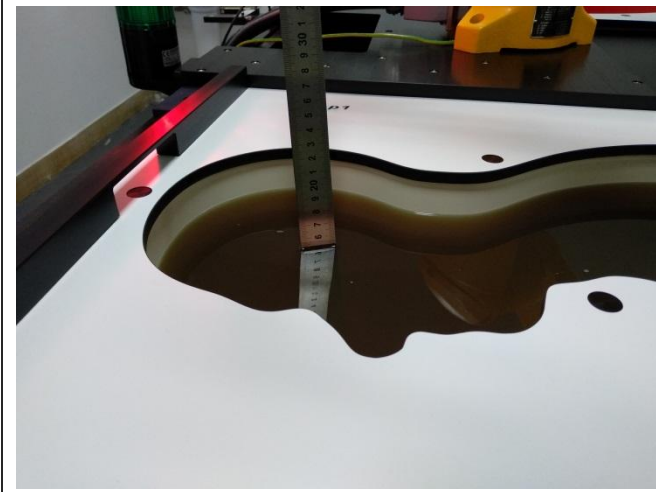

17. TestSetup Photos

Liquid depth in the Head phantom

Liquid depth in the Body phantom

Left Head Touch

Right Head Touch

Left Head Tilt (15°)

Right Head Tilt (15°)

Body-worn Front (10mm)

Body-worn Rear(10mm)