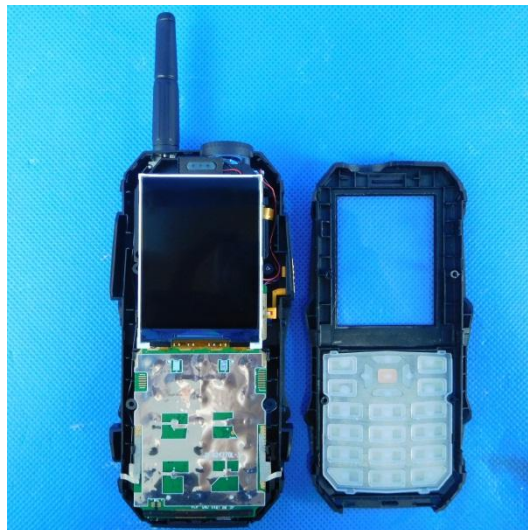

Model:Power K

Internal photos of the EUT

- Can only use the appointed charger
- Don't disconnect or placed in fire
- Shouldn't be got in touch with by the metalware or short circuit electrode
- Avoid readjusting oneself to a certain extent being put in hot shot
(Exceed 80 degrees centi
or corrade environment)

BL-P4K Voltage:3.7V
Capacity:4000mAh
3.7 V Li-ion BATTERY 14.8Wh
3.7 V Li-ion BATERIA 14.8Wh

CORN