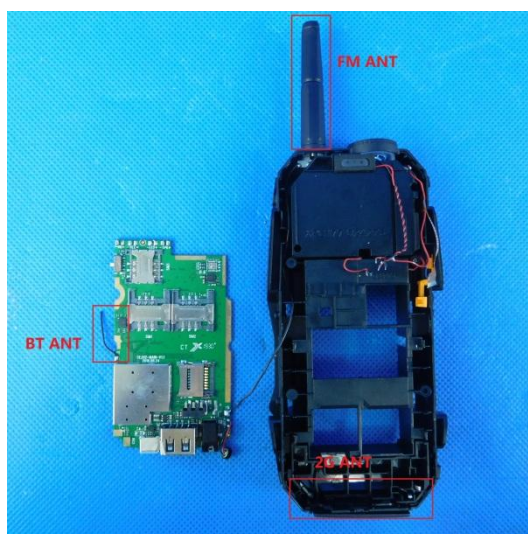

Model:Power K

Internal photos of the EUT

- Can only use the appointed charger
- Don't disconnect or placed in fire
- Shouldn't be got in touch with by the metalware or short circuit electrode
- Avoid readjusting oneself to a certain extent being put in hot shot
(Exceed 80 degrees centi
or corrade environment)

BL-P4K Voltage:3.7V
Capacity:4000mAh
3.7 V Li-ion BATTERY 14.8Wh
3.7 V Li-ion BATERIA 14.8Wh

CORN