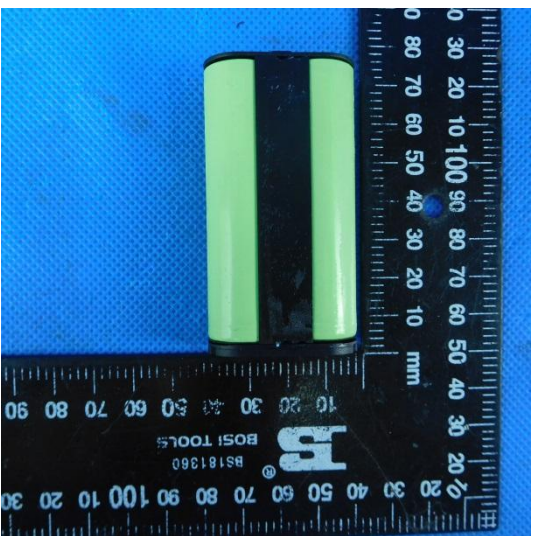

Model:Power K

Internal photos of the EUT

- Can only use the appointed charger
- Don't disconnect or placed in fire
- Shouldn't be got in touch with by the metalware or short circuit electrode
- Avoid readjusting oneself to a certain extent being put in hot shot
(Exceed 80 degrees centi
or corrade environment)

BL-P4K Voltage:3.7V
Capacity:4000mAh
3.7 V Li-ion BATTERY 14.8Wh
3.7 V Li-ion BATERIA 14.8Wh

CORN