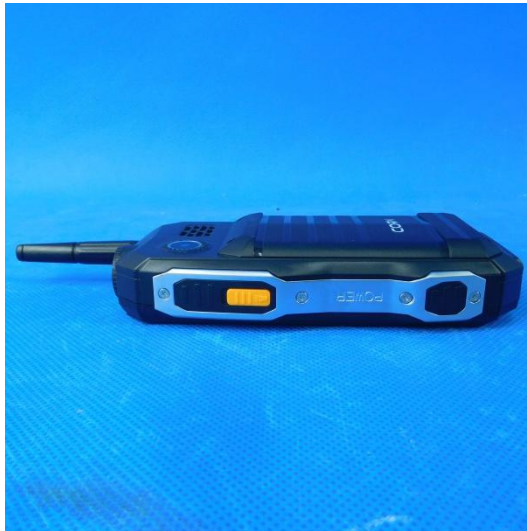

7. EXTERNAL AND INTERNAL PHOTOS OF THE EUT

External photos of the EUT

CHARGER **CORN**
MODEL:FSF-02
INPUT:100-240V~50/60Hz 0.15A
OUTPUT:5.0V=500mA

Made in China

The complex block contains technical specifications and icons. It features a square-in-square icon, a house icon, and a crossed-out industrial symbol. The text 'Made in China' is at the bottom.