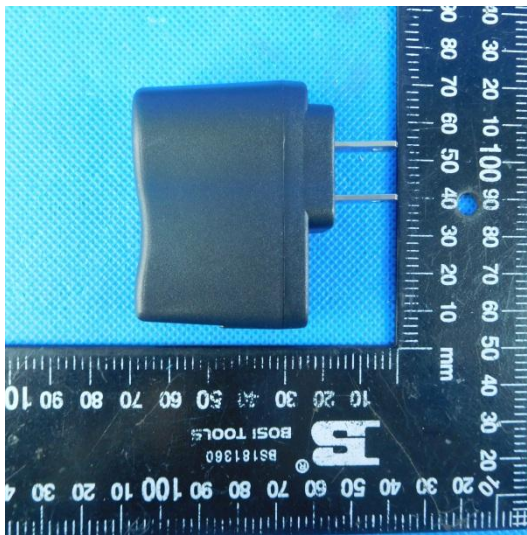

7. EXTERNAL AND INTERNAL PHOTOS OF THE EUT

External photos of the EUT

CHARGER **CORN**
MODEL:FSF-02
INPUT:100-240V~50/60Hz 0.15A
OUTPUT:5.0V=500mA

Made in China

The complex block contains technical specifications and icons. It features a square-in-square icon, a house icon, and a crossed-out industrial symbol. The text 'Made in China' is at the bottom.