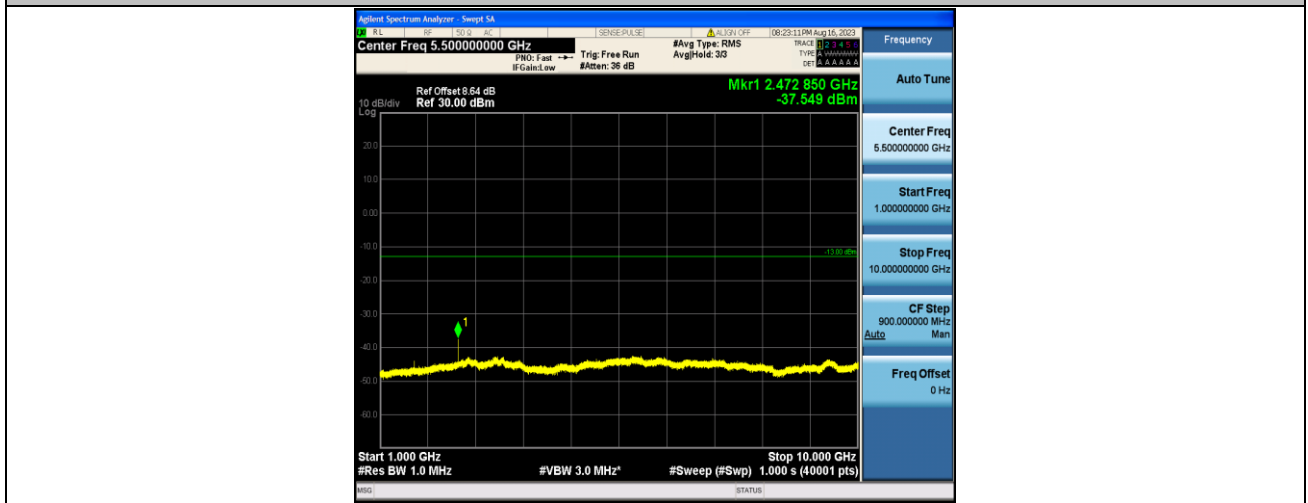

Band5\_1.4MHz\_QPSK\_20643\_1RB#0\_1000~10000\_1000~10000

Band5\_1.4MHz\_16QAM\_20643\_1RB#0\_30~1000\_30~1000

Band5\_1.4MHz\_16QAM\_20643\_1RB#0\_1000~10000\_1000~10000

Band5\_3MHz\_QPSK\_20415\_1RB#0\_30~1000\_30~1000