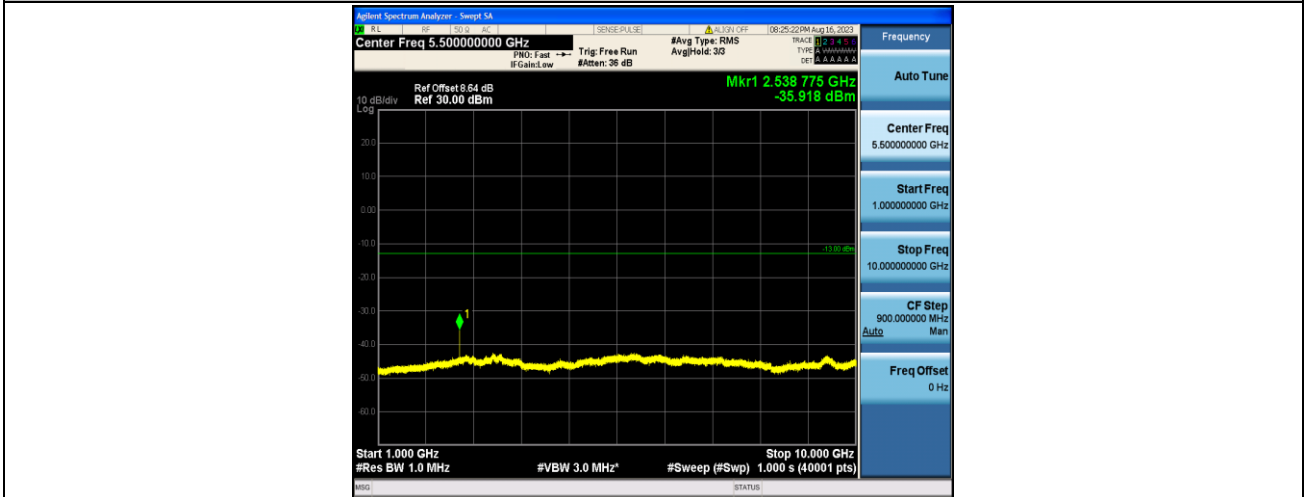

Band5_3MHz_16QAM_20635_1RB#0_30~1000_30~1000

Band5_3MHz_16QAM_20635_1RB#0_1000~10000_1000~10000