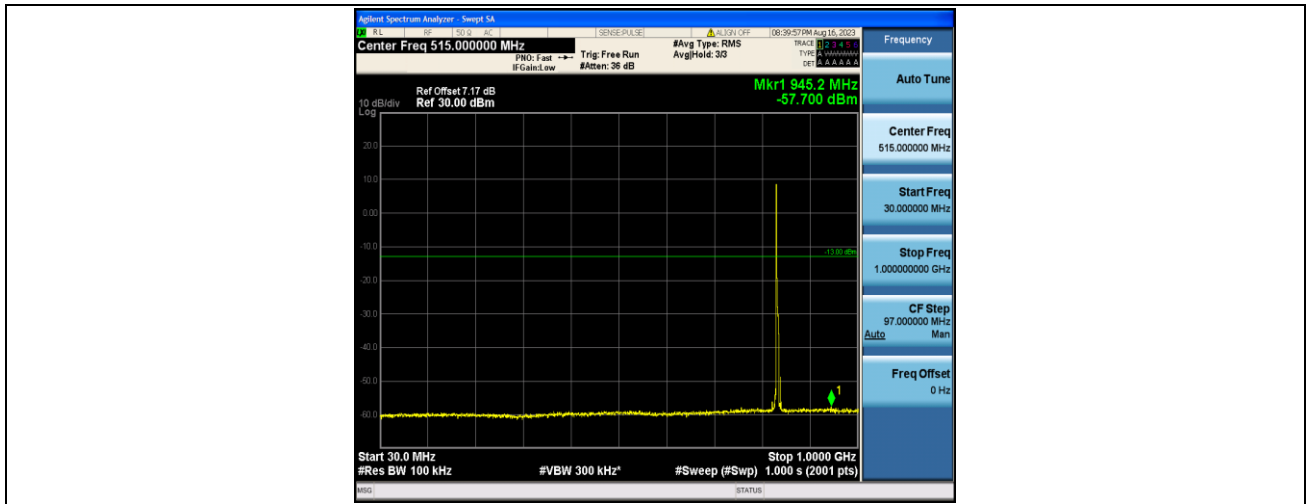

Band5_5MHz_QPSK_20525_1RB#0_1000~10000_1000~10000

Band5_5MHz_16QAM_20525_1RB#0_30~1000_30~1000