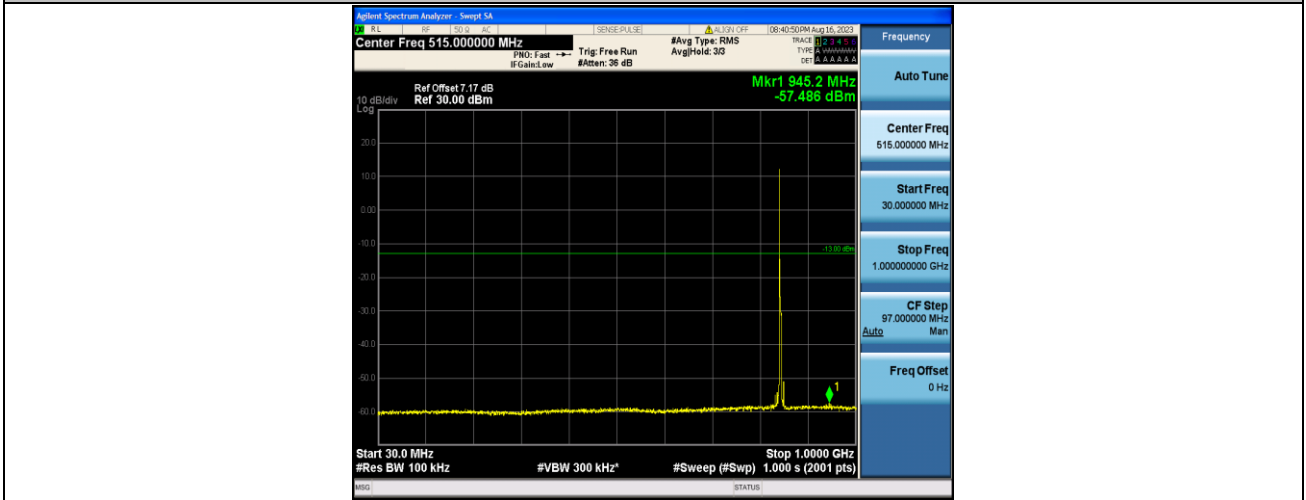

Band5_5MHz_QPSK_20625_1RB#0_1000~10000_1000~10000

Band5_5MHz_16QAM_20625_1RB#0_30~1000_30~1000