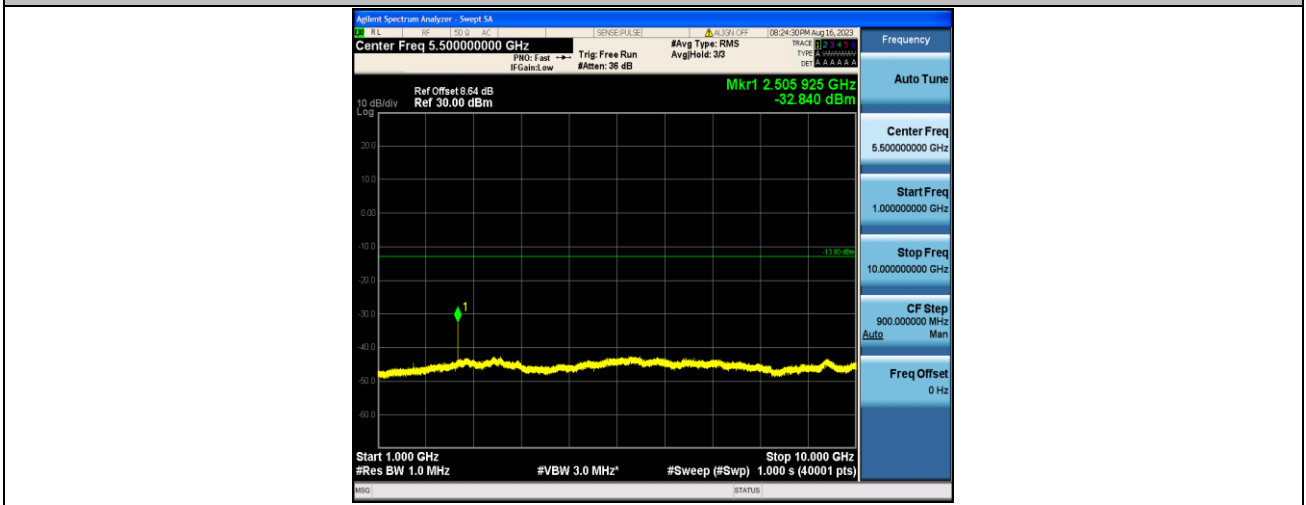

Band5_3MHz_16QAM_20525_1RB#0_30~1000_30~1000

Band5_3MHz_16QAM_20525_1RB#0_1000~10000_1000~10000