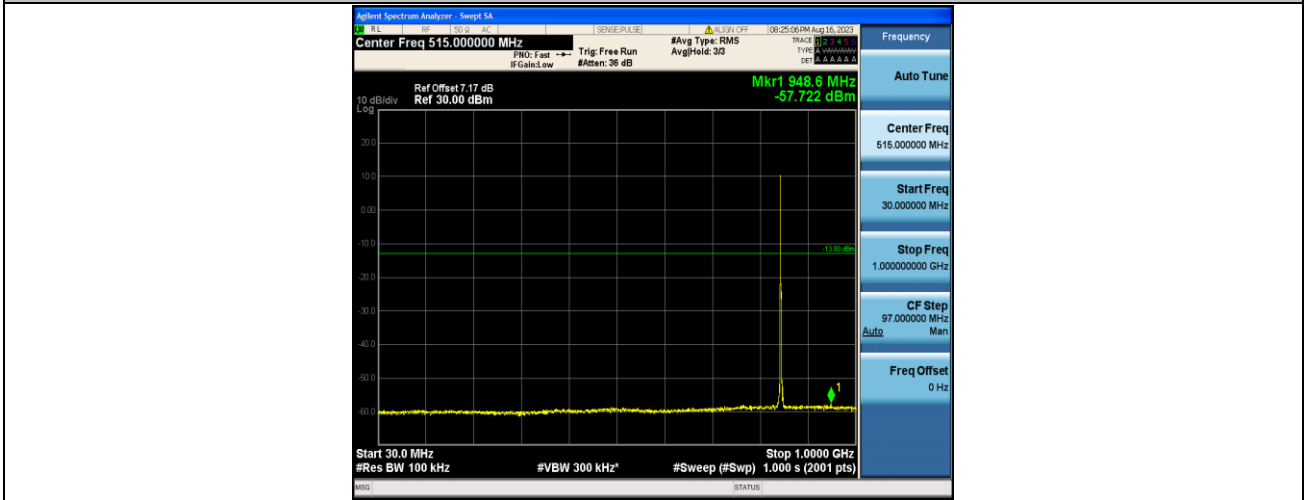

Band5_3MHz_QPSK_20635_1RB#0_1000~10000_1000~10000

Band5_3MHz_16QAM_20635_1RB#0_30~1000_30~1000