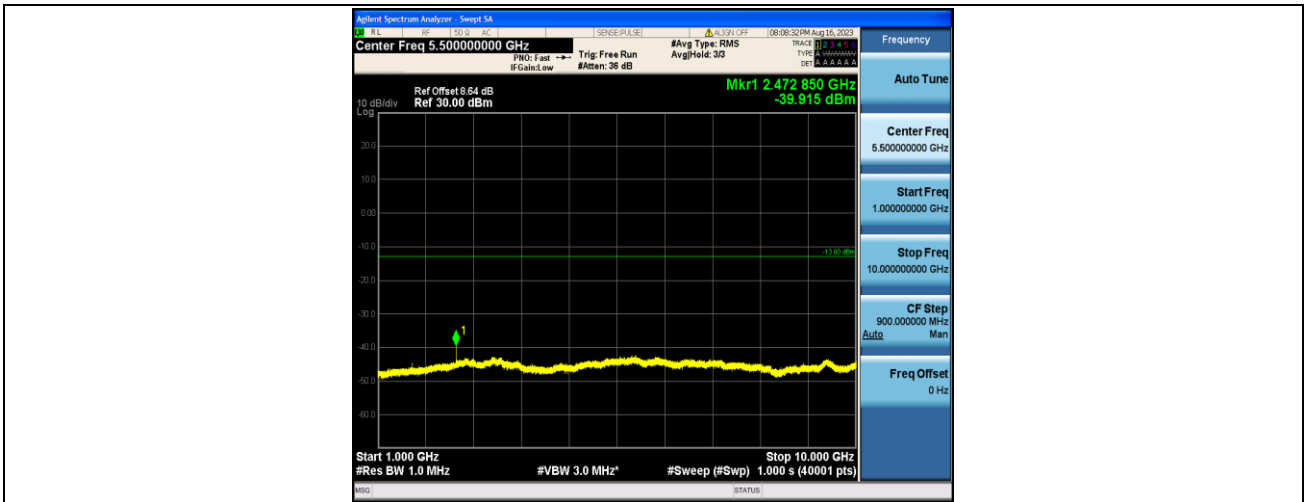

Band5_1.4MHz_16QAM_20407_1RB#0_30~1000_30~1000

Band5_1.4MHz_16QAM_20407_1RB#0_1000~10000_1000~10000