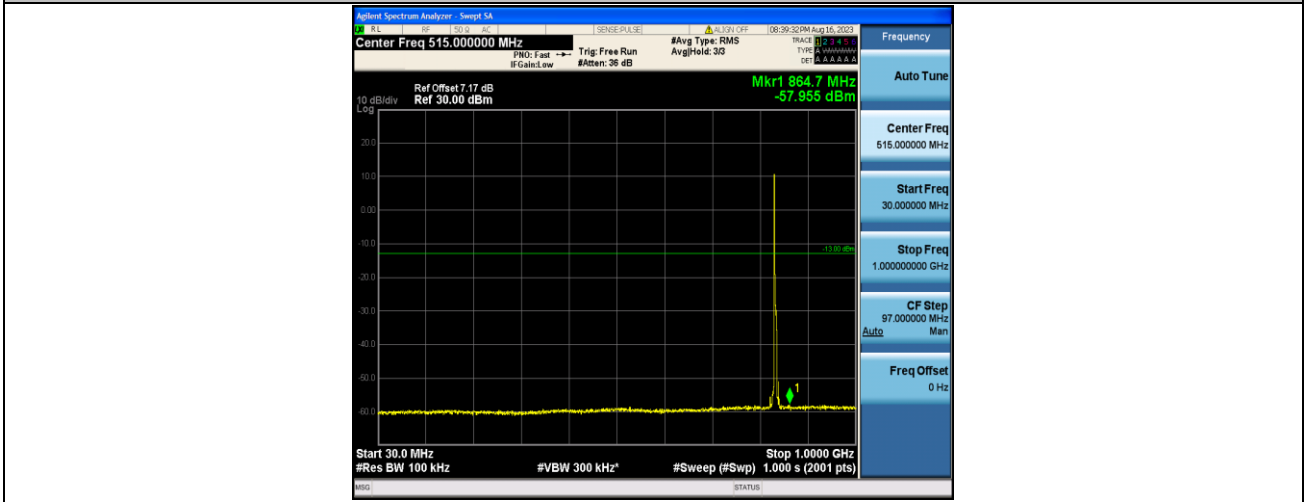

Band5_5MHz_16QAM_20425_1RB#0_1000~10000_1000~10000

Band5_5MHz_QPSK_20525_1RB#0_30~1000_30~1000