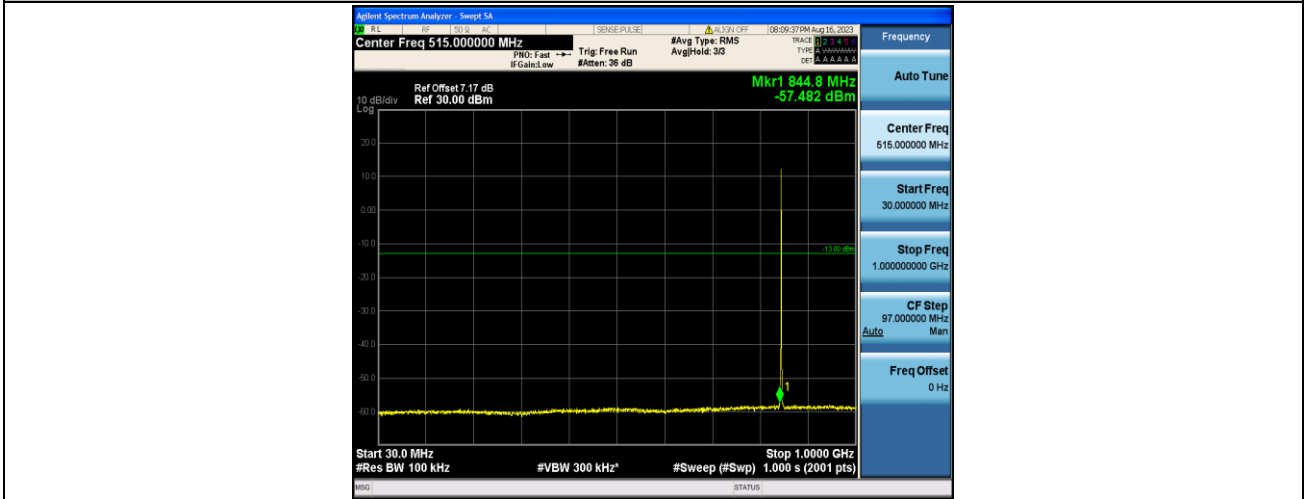

Band5_1.4MHz_16QAM_20525_1RB#0_1000~10000_1000~10000

Band5_1.4MHz_QPSK_20643_1RB#0_30~1000_30~1000