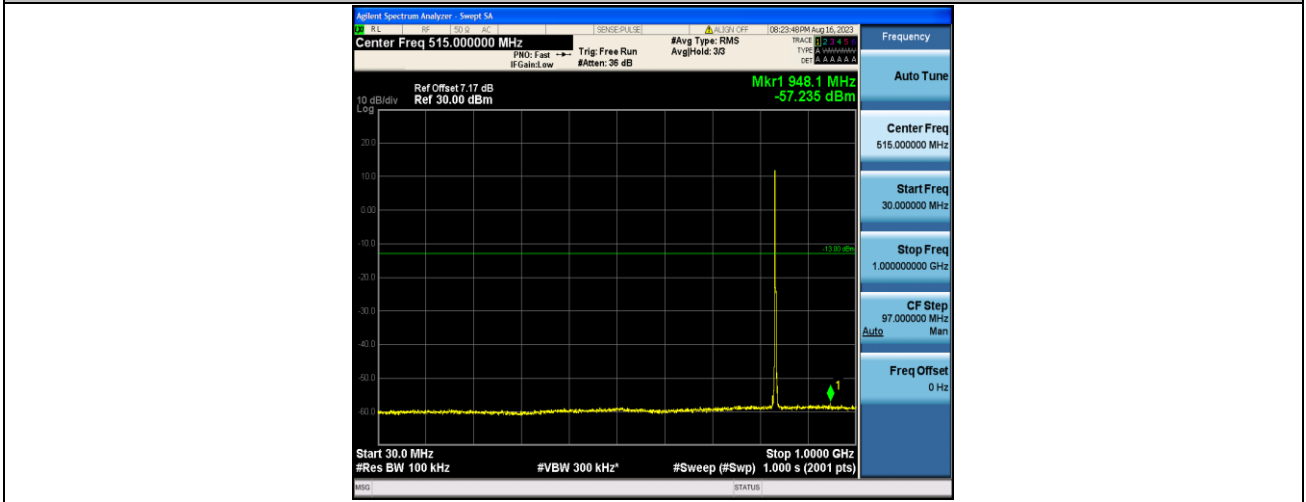

Band5_3MHz_16QAM_20415_1RB#0_1000~10000_1000~10000

Band5_3MHz_QPSK_20525_1RB#0_30~1000_30~1000