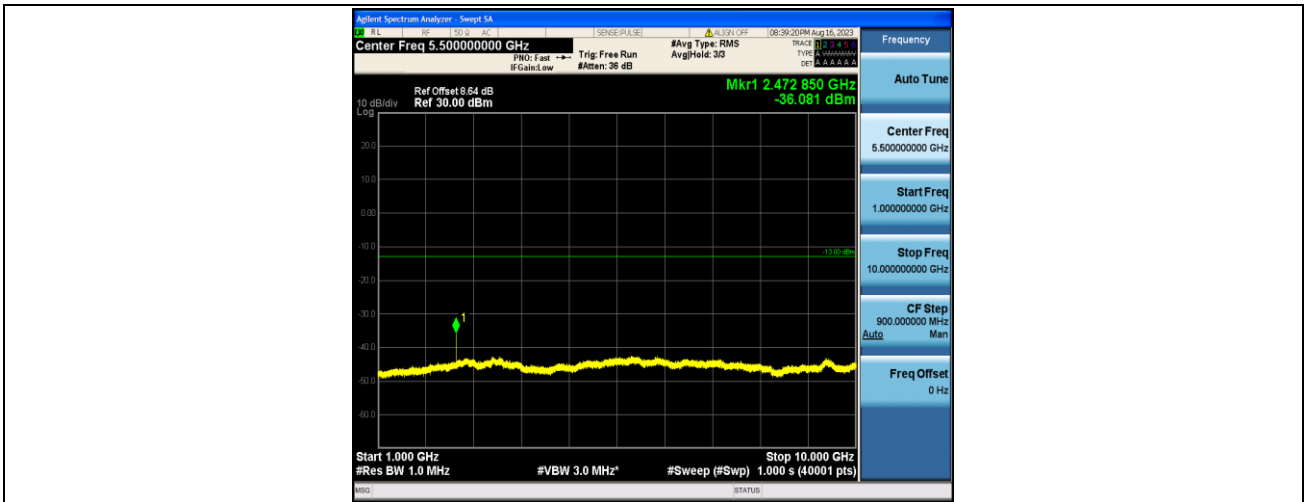

Band5_5MHz_16QAM_20425_1RB#0_30~1000_30~1000

Band5_5MHz_16QAM_20425_1RB#0_1000~10000_1000~10000