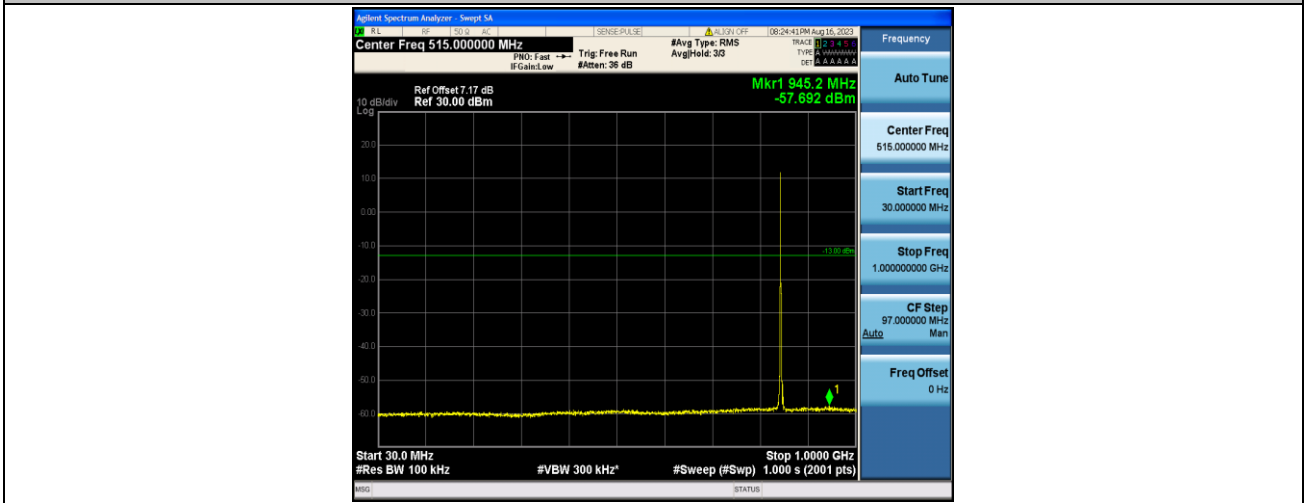

Band5_3MHz_16QAM_20525_1RB#0_1000~10000_1000~10000

Band5_3MHz_QPSK_20635_1RB#0_30~1000_30~1000