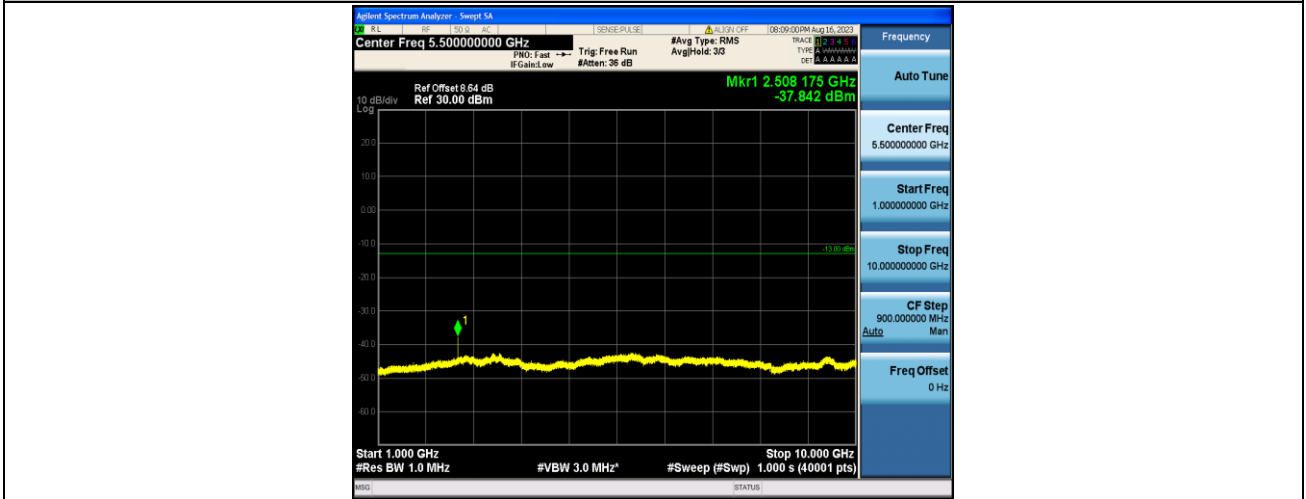

Band5\_1.4MHz\_QPSK\_20407\_1RB#0\_1000~10000\_1000~10000

Band5\_1.4MHz\_16QAM\_20407\_1RB#0\_30~1000\_30~1000

Band5\_1.4MHz\_16QAM\_20407\_1RB#0\_1000~10000\_1000~10000

Band5\_1.4MHz\_QPSK\_20525\_1RB#0\_30~1000\_30~1000