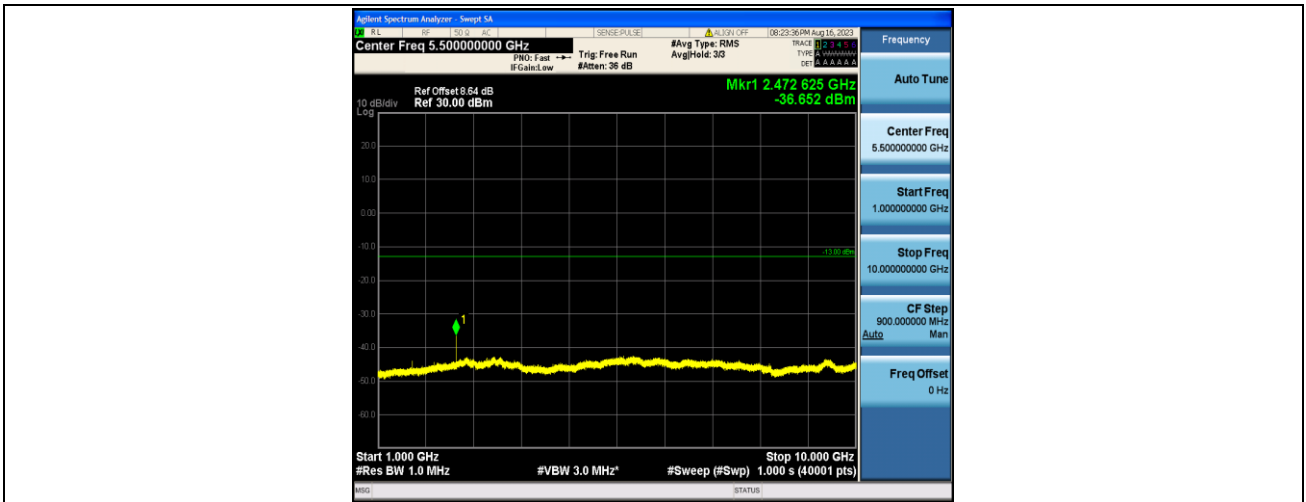

Band5_3MHz_16QAM_20415_1RB#0_30~1000_30~1000

Band5_3MHz_16QAM_20415_1RB#0_1000~10000_1000~10000