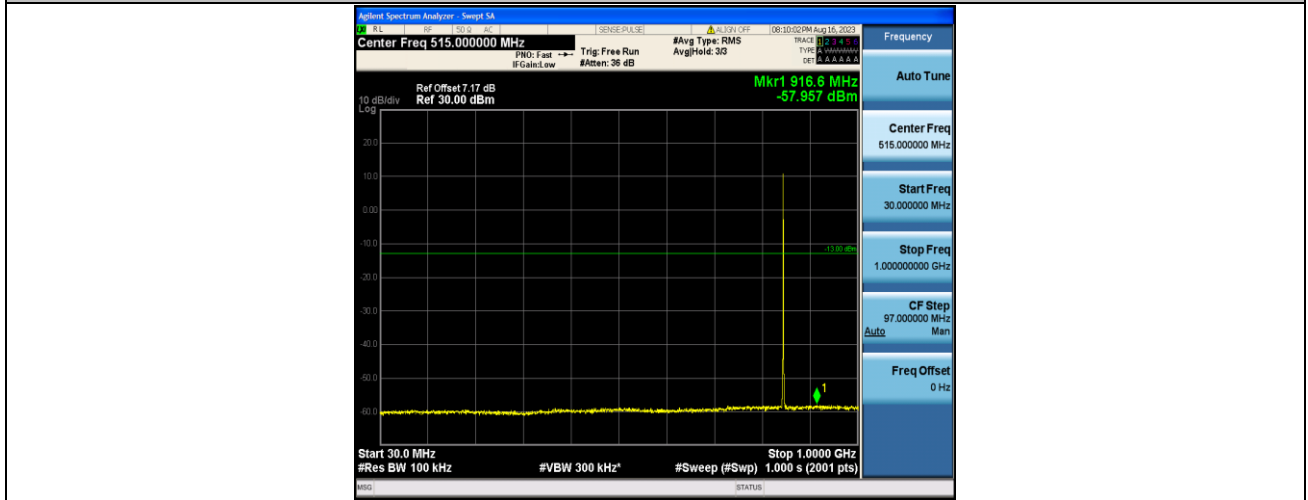

Band5_1.4MHz_QPSK_20643_1RB#0_1000~10000_1000~10000

Band5_1.4MHz_16QAM_20643_1RB#0_30~1000_30~1000