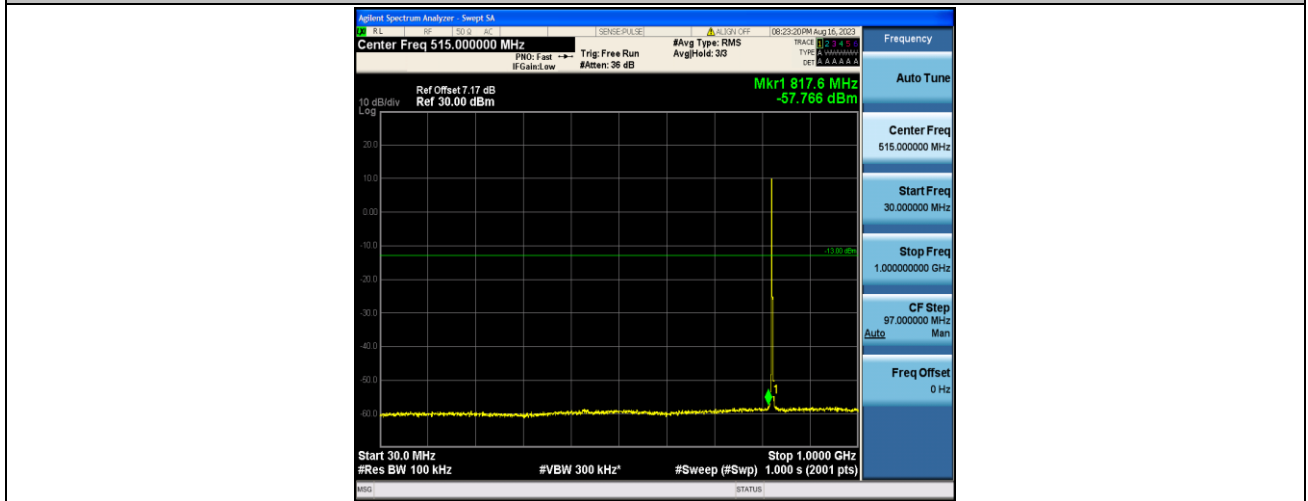

Band5_3MHz_QPSK_20415_1RB#0_1000~10000_1000~10000

Band5_3MHz_16QAM_20415_1RB#0_30~1000_30~1000