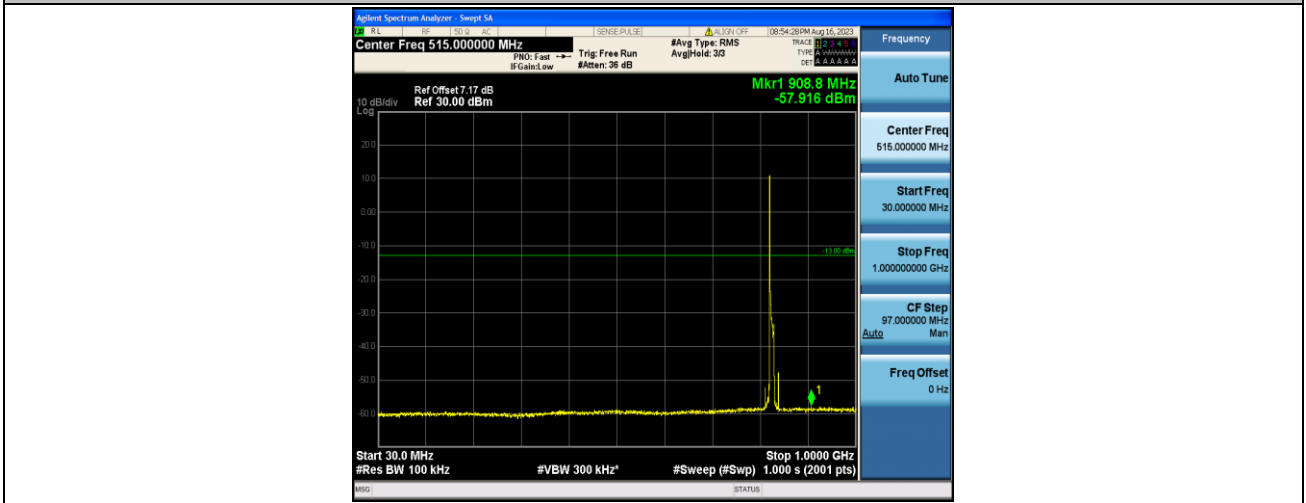

Band5_10MHz_QPSK_20450_1RB#0_1000~10000_1000~10000

Band5_10MHz_16QAM_20450_1RB#0_30~1000_30~1000