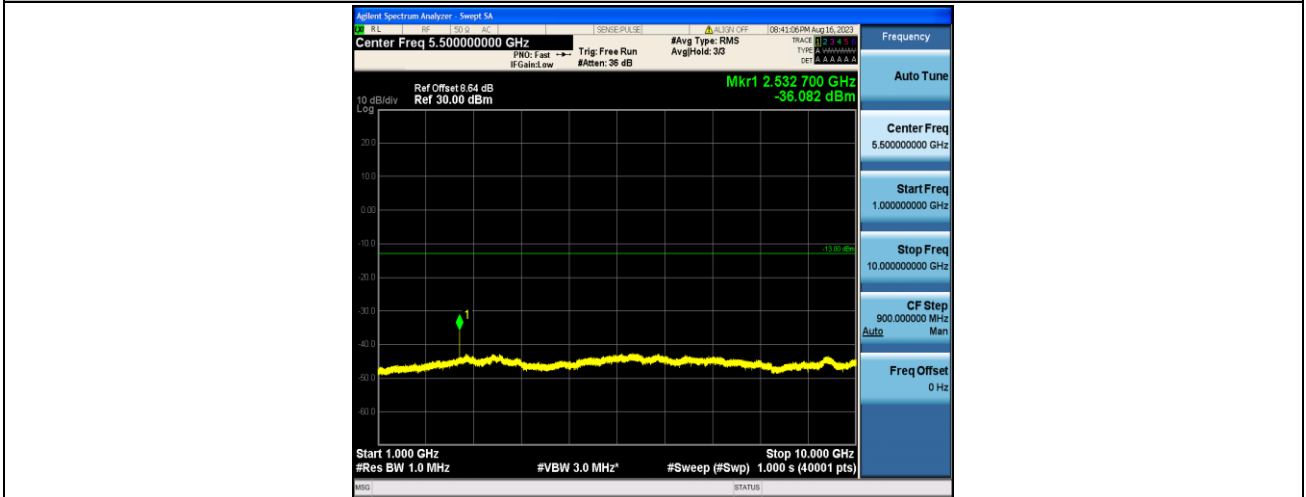

Band5_5MHz_16QAM_20625_1RB#0_30~1000_30~1000

Band5_5MHz_16QAM_20625_1RB#0_1000~10000_1000~10000