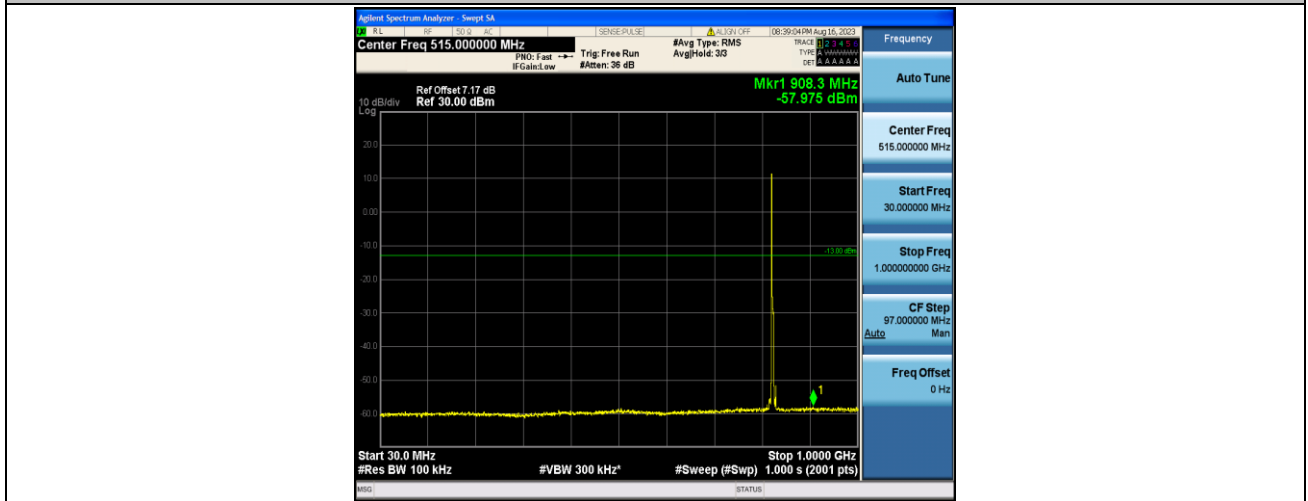

Band5_5MHz_QPSK_20425_1RB#0_1000~10000_1000~10000

Band5_5MHz_16QAM_20425_1RB#0_30~1000_30~1000