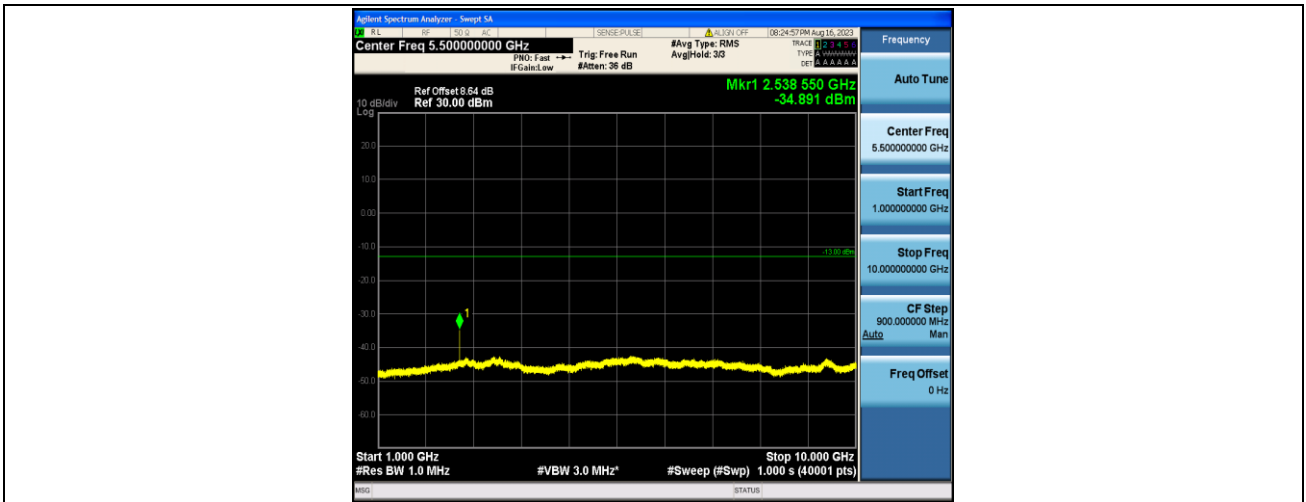

Band5\_3MHz\_QPSK\_20525\_1RB#0\_1000~10000\_1000~10000

Band5\_3MHz\_16QAM\_20525\_1RB#0\_30~1000\_30~1000

Band5\_3MHz\_16QAM\_20525\_1RB#0\_1000~10000\_1000~10000

Band5\_3MHz\_QPSK\_20635\_1RB#0\_30~1000\_30~1000