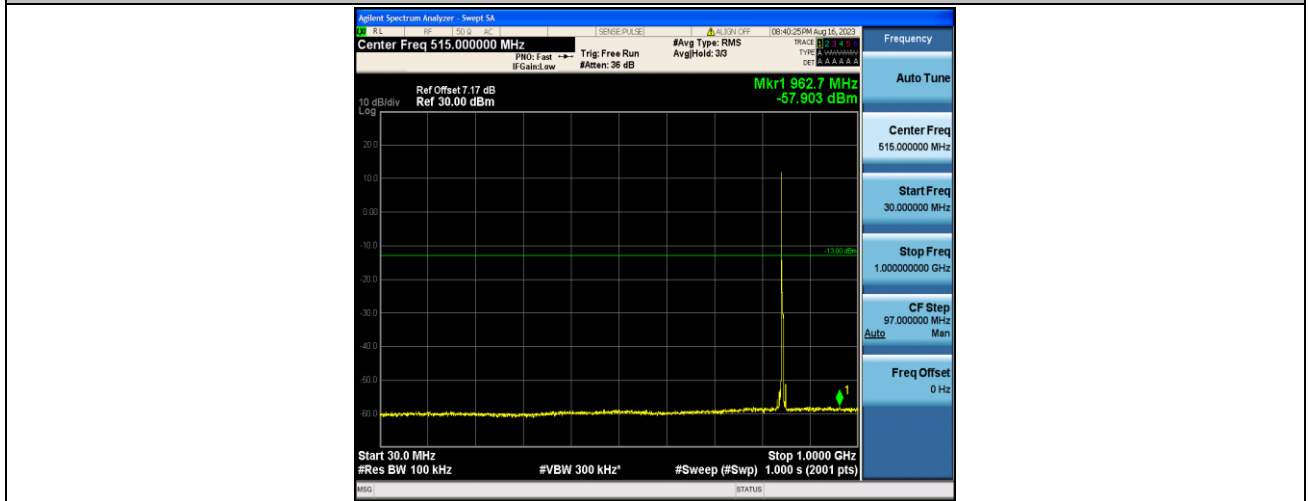

Band5_5MHz_16QAM_20525_1RB#0_1000~10000_1000~10000

Band5_5MHz_QPSK_20625_1RB#0_30~1000_30~1000