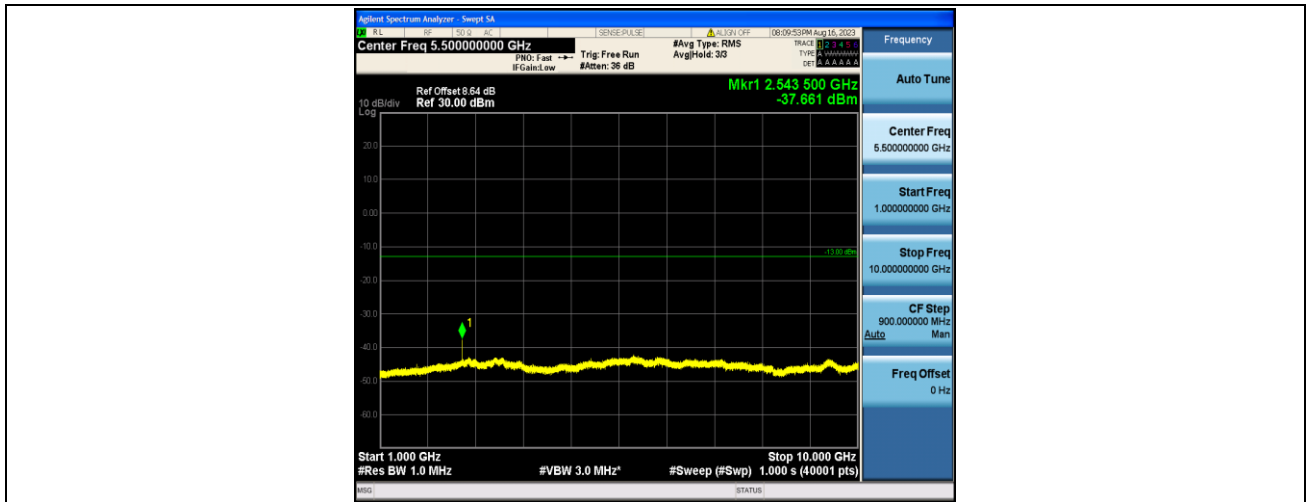

Band5\_1.4MHz\_QPSK\_20525\_1RB#0\_1000~10000\_1000~10000

Band5\_1.4MHz\_16QAM\_20525\_1RB#0\_30~1000\_30~1000

Band5\_1.4MHz\_16QAM\_20525\_1RB#0\_1000~10000\_1000~10000

Band5\_1.4MHz\_QPSK\_20643\_1RB#0\_30~1000\_30~1000