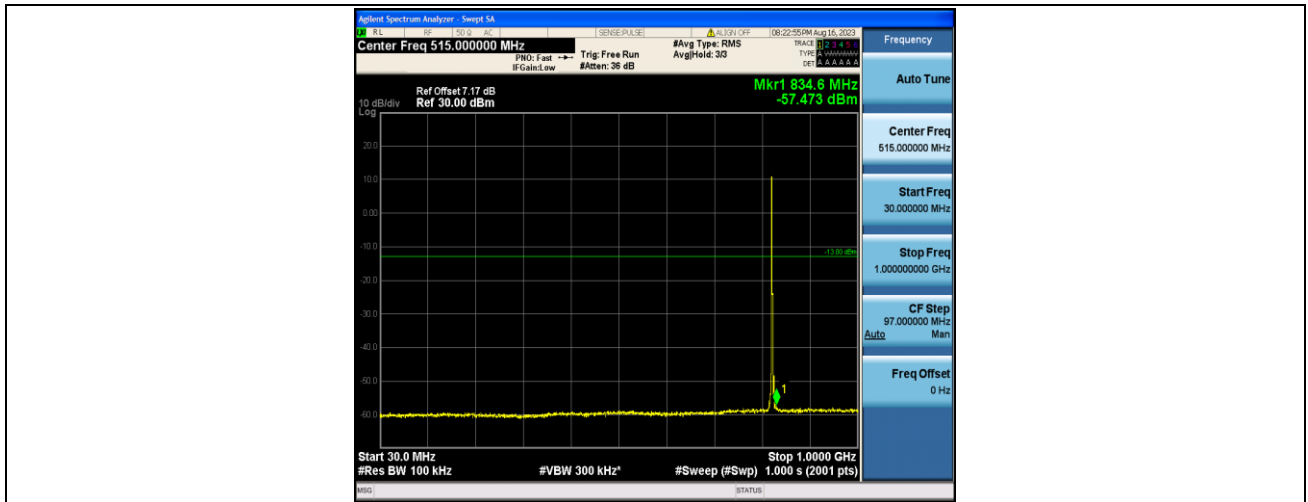

Band5_1.4MHz_16QAM_20643_1RB#0_1000~10000_1000~10000

Band5_3MHz_QPSK_20415_1RB#0_30~1000_30~1000