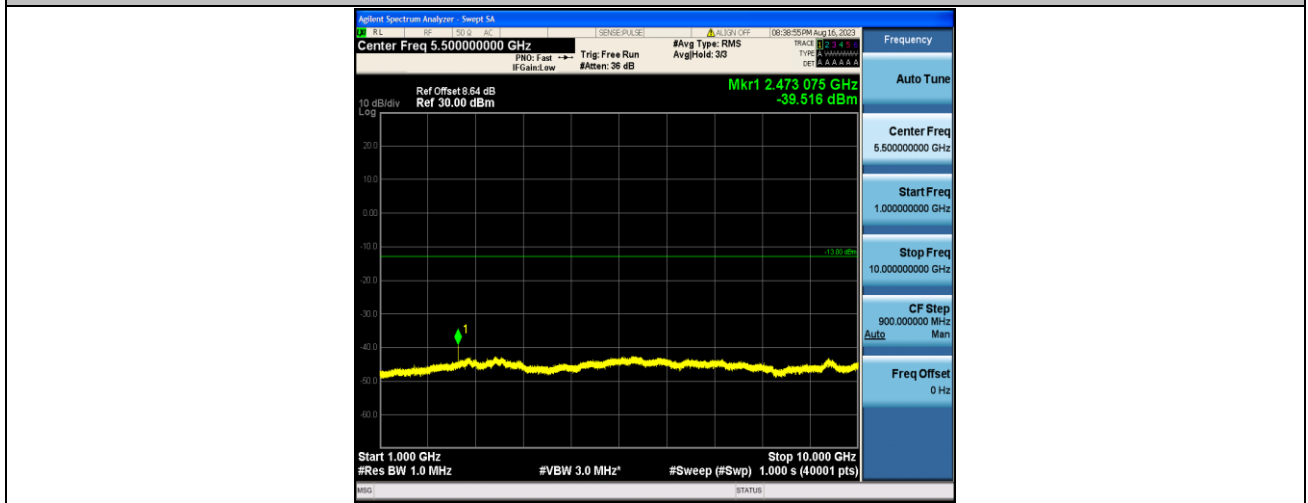

Band5\_3MHz\_QPSK\_20635\_1RB#0\_1000~10000\_1000~10000

Band5\_3MHz\_16QAM\_20635\_1RB#0\_30~1000\_30~1000

Band5\_3MHz\_16QAM\_20635\_1RB#0\_1000~10000\_1000~10000

Band5\_5MHz\_QPSK\_20425\_1RB#0\_30~1000\_30~1000