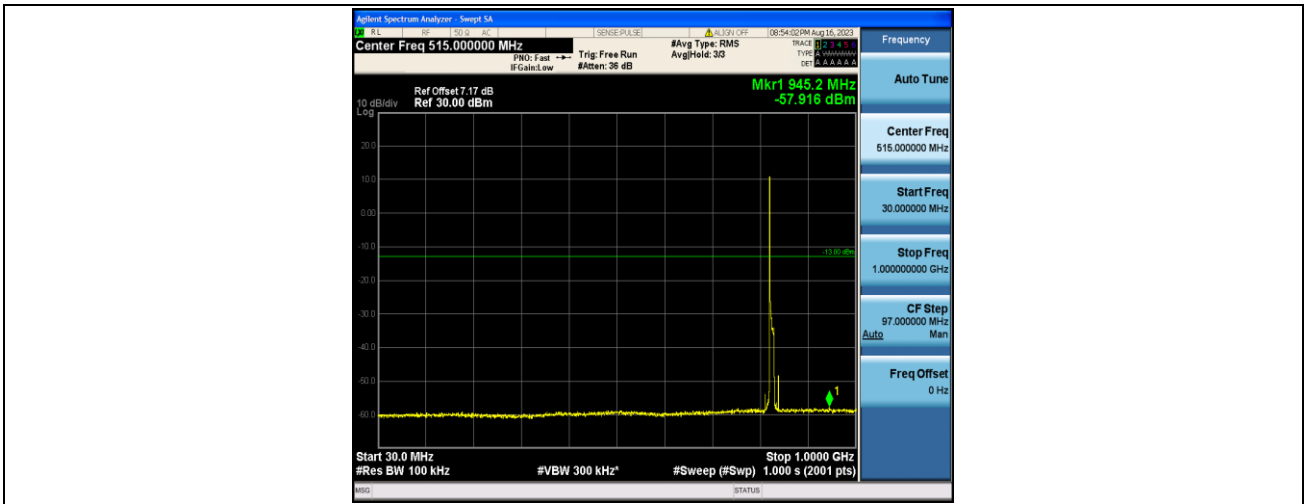

Band5_5MHz_16QAM_20625_1RB#0_1000~10000_1000~10000

Band5_10MHz_QPSK_20450_1RB#0_30~1000_30~1000