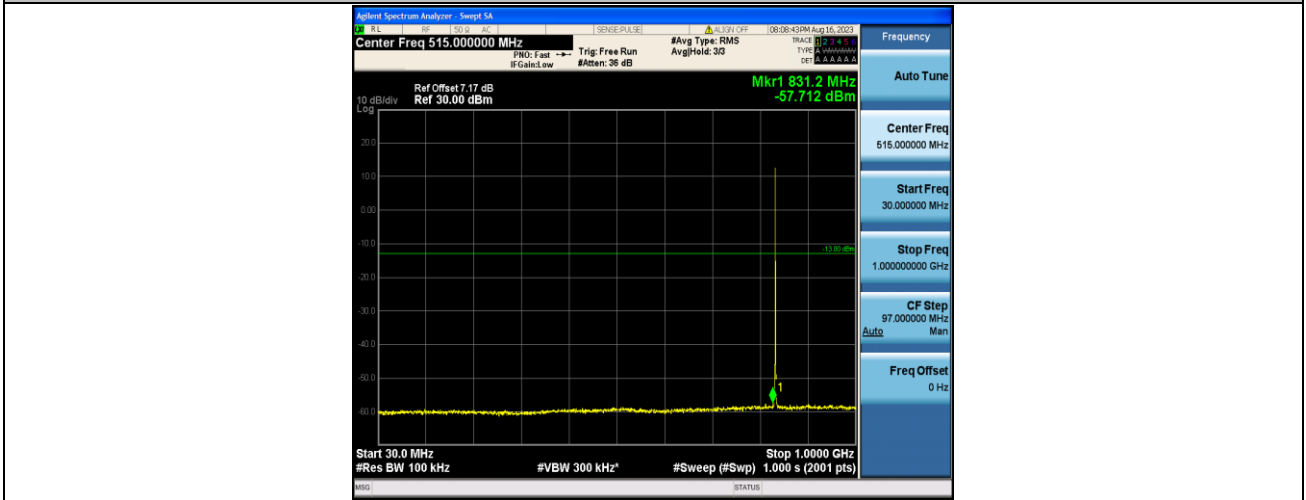

Band5_1.4MHz_16QAM_20407_1RB#0_1000~10000_1000~10000

Band5_1.4MHz_QPSK_20525_1RB#0_30~1000_30~1000