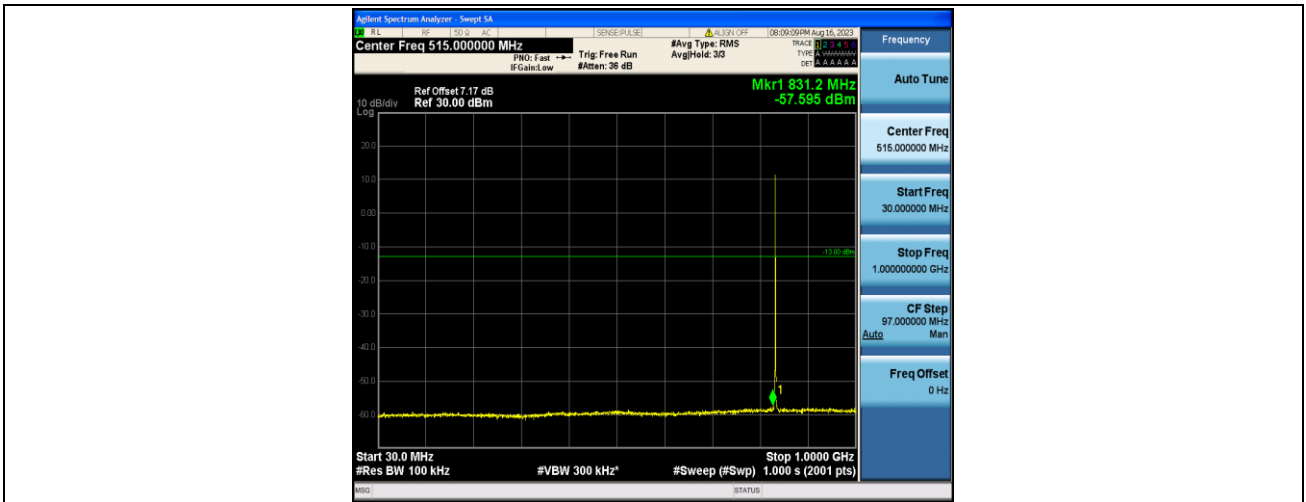

Band5_1.4MHz_QPSK_20525_1RB#0_1000~10000_1000~10000

Band5_1.4MHz_16QAM_20525_1RB#0_30~1000_30~1000