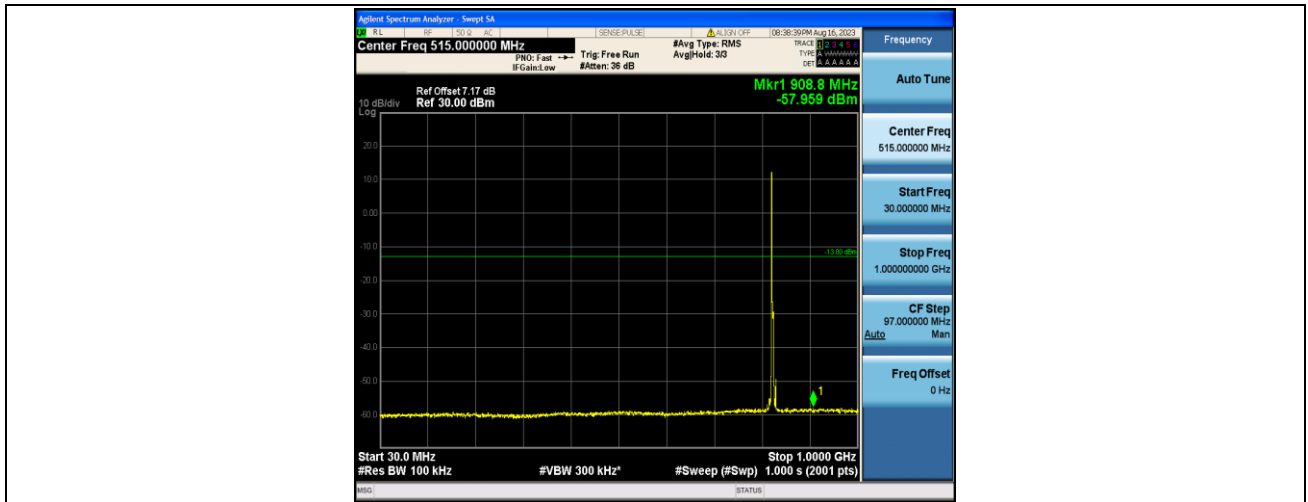

Band5_3MHz_16QAM_20635_1RB#0_1000~10000_1000~10000

Band5_5MHz_QPSK_20425_1RB#0_30~1000_30~1000