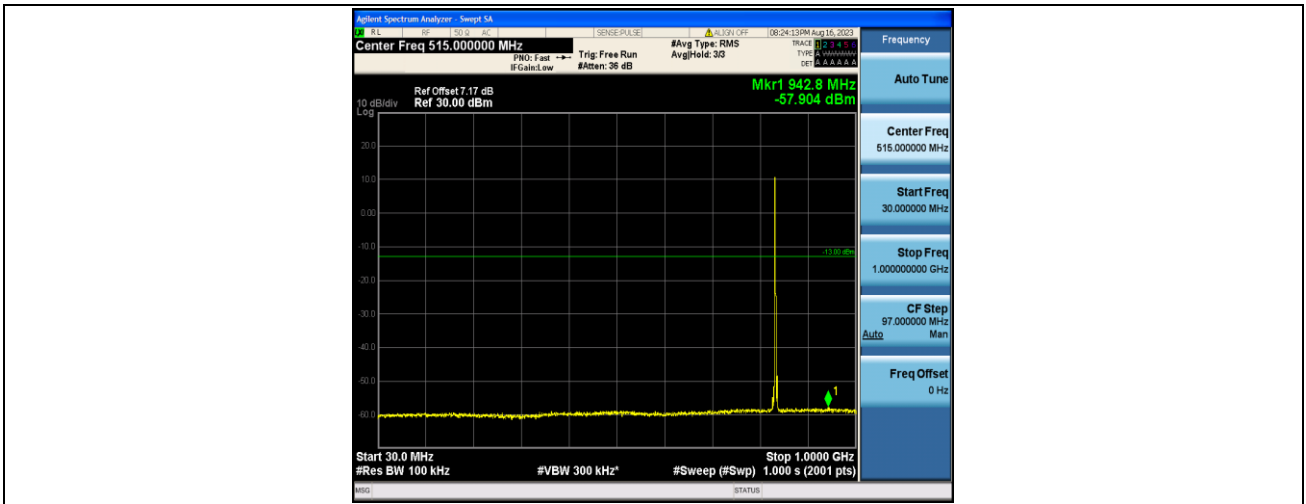

Band5_3MHz_QPSK_20525_1RB#0_1000~10000_1000~10000

Band5_3MHz_16QAM_20525_1RB#0_30~1000_30~1000