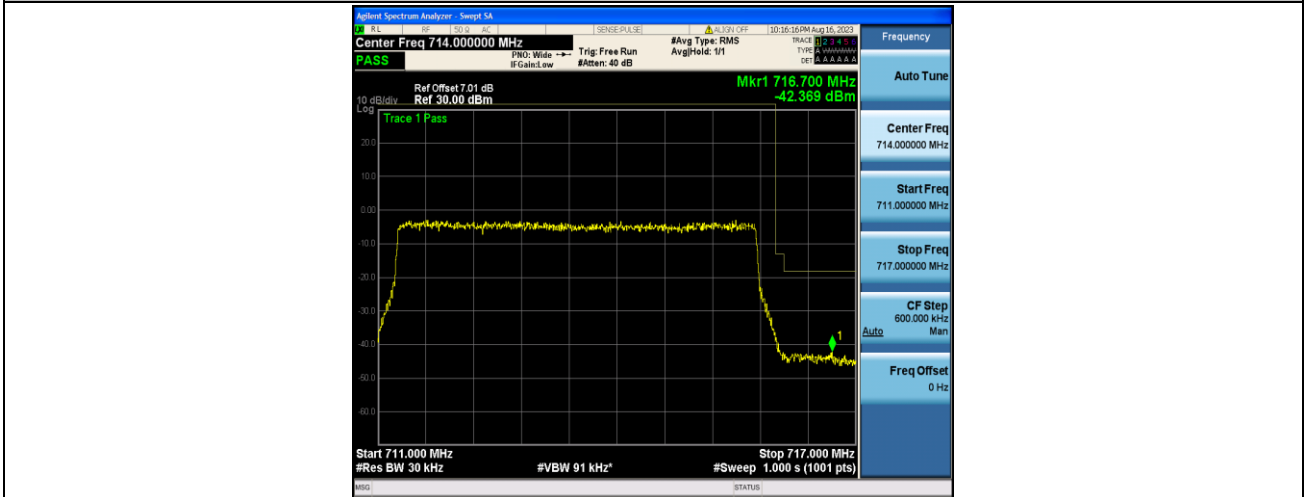

Band17_5MHz_16QAM_23825_1RB#24