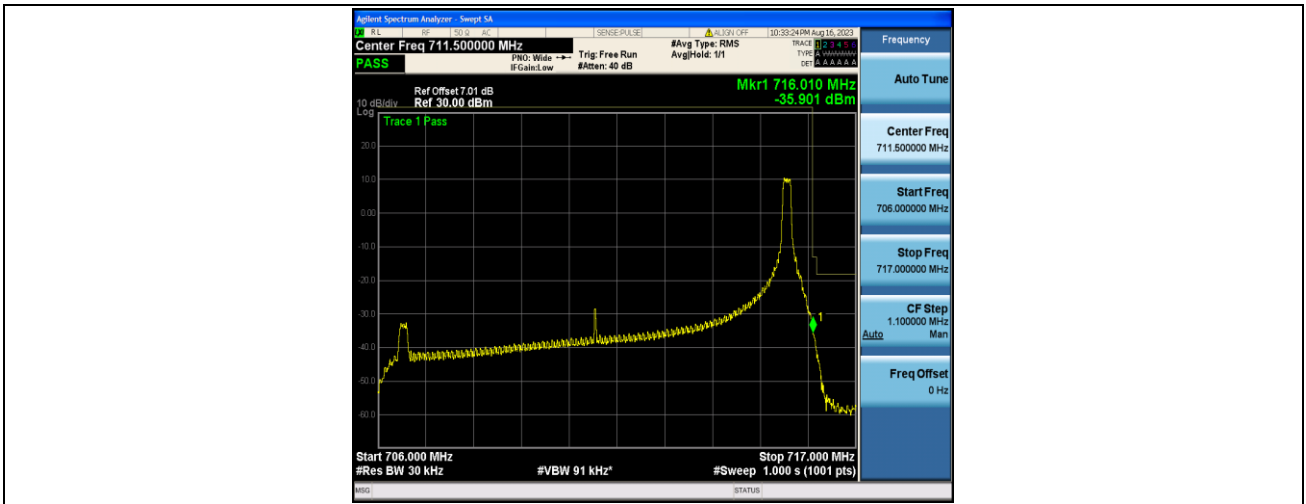

Band17_10MHz_QPSK_23780_1RB#0

Band17_10MHz_16QAM_23780_1RB#0

Band17_10MHz_QPSK_23800_1RB#49

Band17_10MHz_16QAM_23800_1RB#49

Band17_10MHz_QPSK_23780_50RB#0

Appendix E: Conducted Spurious Emission

Test Result