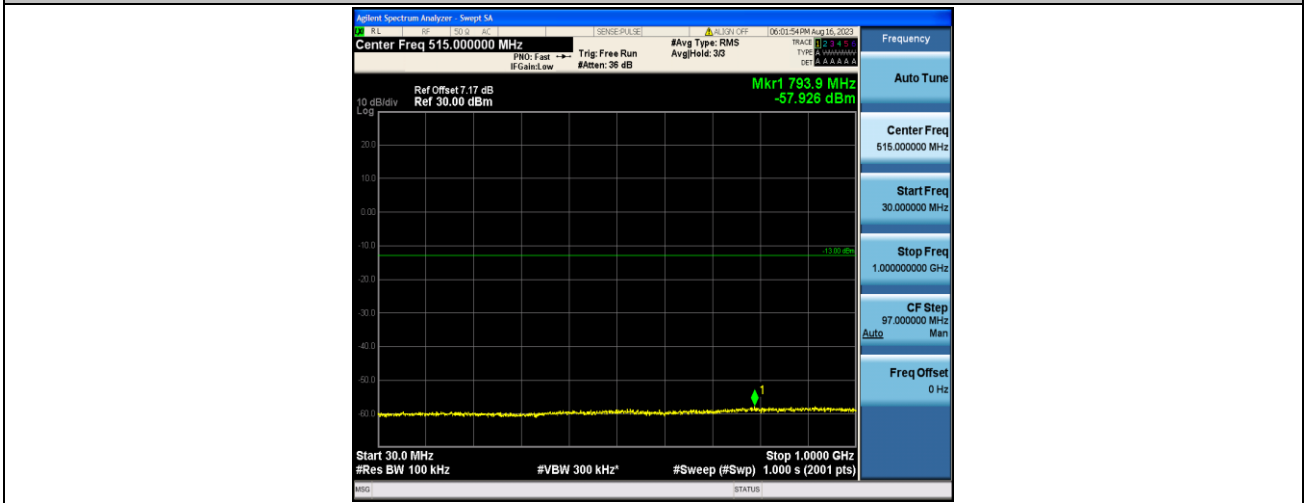

Band2_15MHz_16QAM_18675_1RB#0_30~1000_30~1000