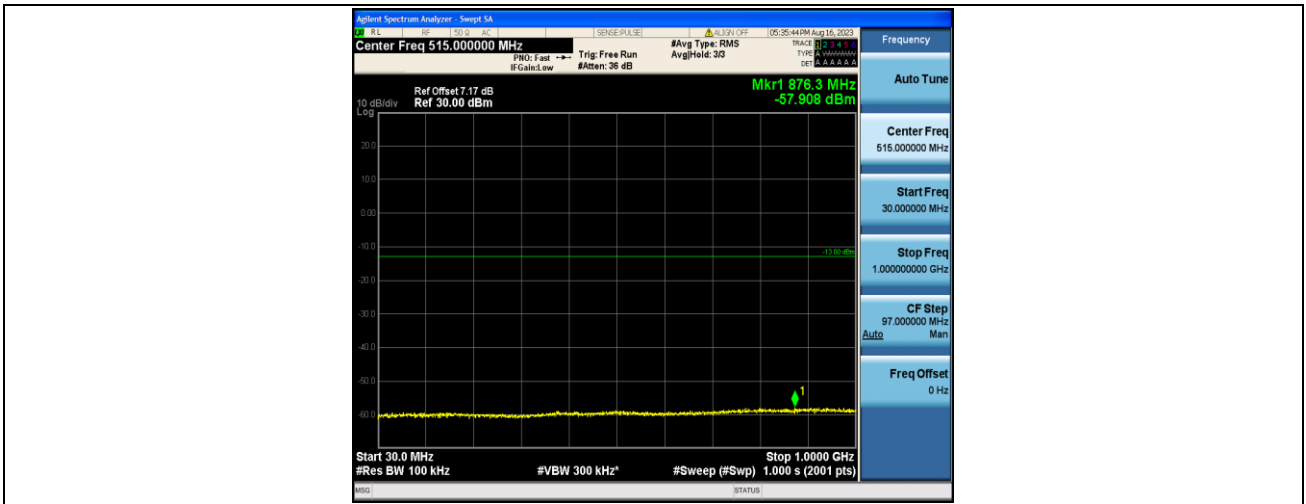

Band2_5MHz_16QAM_18900_1RB#0_30~1000_30~1000