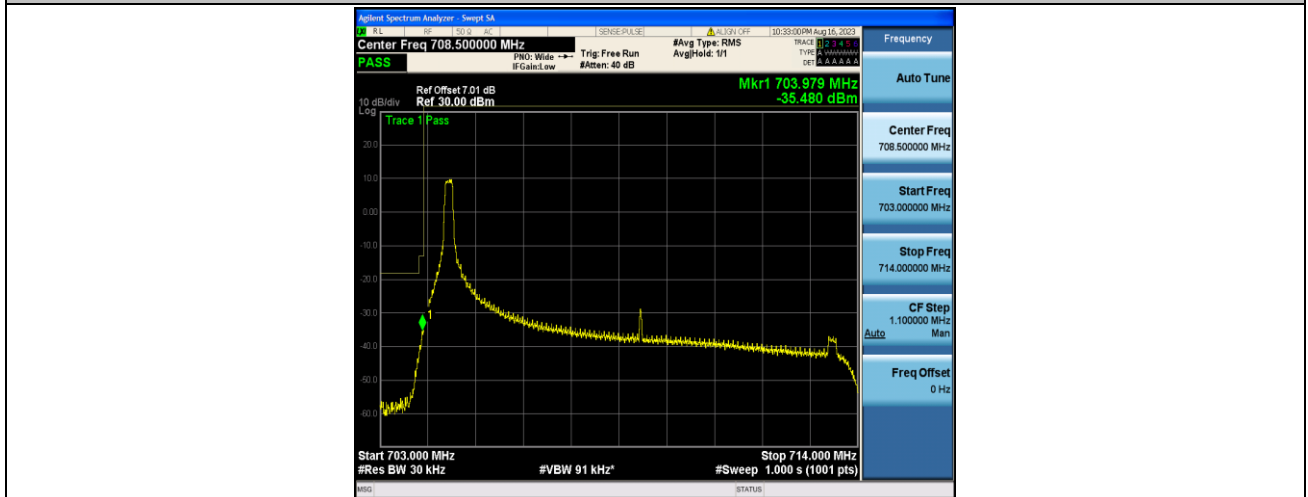

Band17_10MHz_QPSK_23780_1RB#0

Band17_10MHz_16QAM_23780_1RB#0

Band17_10MHz_QPSK_23800_1RB#49

Band17_10MHz_16QAM_23800_1RB#49

Band17_10MHz_QPSK_23780_50RB#0

Appendix E: Conducted Spurious Emission

Test Result