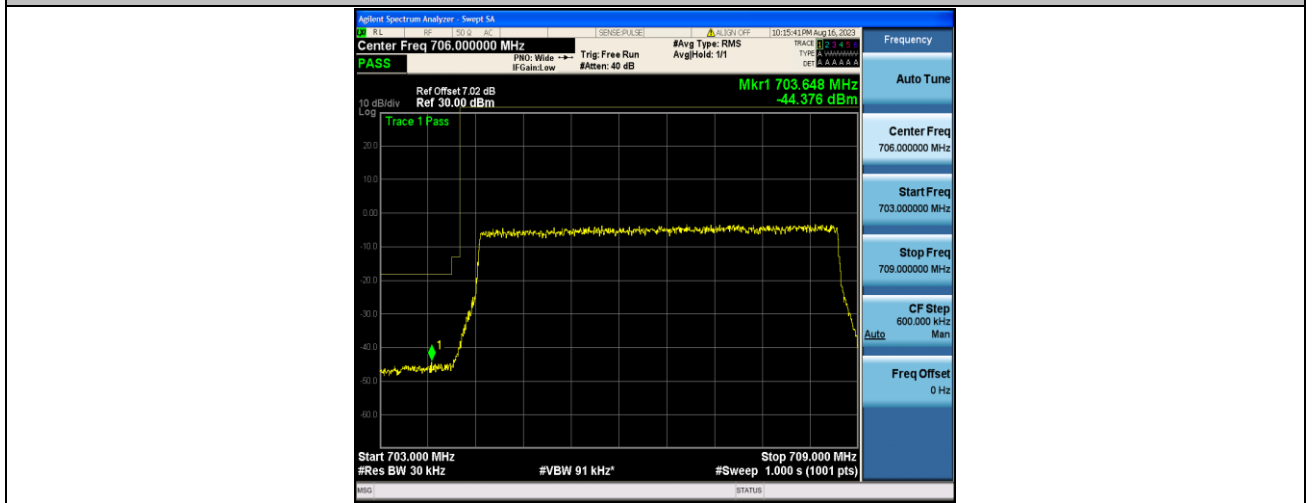

Band17_5MHz_16QAM_23755_1RB#0

Band17_5MHz_QPSK_23755_25RB#0

Band17_5MHz_16QAM_23755_25RB#0

Band17_5MHz_QPSK_23825_1RB#24

Band17_5MHz_16QAM_23825_1RB#24

Band17_5MHz_QPSK_23825_25RB#0

Band17_5MHz_16QAM_23825_25RB#0

Band17_10MHz_QPSK_23780_1RB#0

Band17_10MHz_16QAM_23780_1RB#0

Band17_10MHz_QPSK_23800_1RB#49

Band17_10MHz_16QAM_23800_1RB#49

Band17_10MHz_QPSK_23780_50RB#0

Appendix E: Conducted Spurious Emission

Test Result