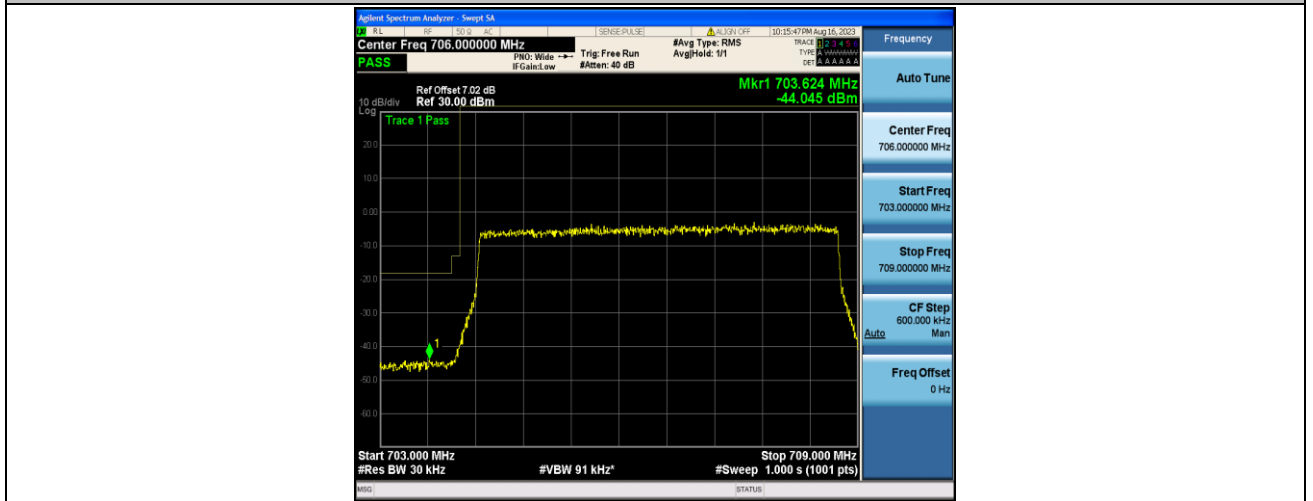

Band17_5MHz_16QAM_23755_1RB#0

Band17_5MHz_QPSK_23755_25RB#0

Band17_5MHz_16QAM_23755_25RB#0

Band17_5MHz_QPSK_23825_1RB#24

Band17_5MHz_16QAM_23825_1RB#24

Band17_5MHz_QPSK_23825_25RB#0

Band17_5MHz_16QAM_23825_25RB#0

Band17_10MHz_QPSK_23780_1RB#0

Band17_10MHz_16QAM_23780_1RB#0

Band17_10MHz_QPSK_23800_1RB#49

Band17_10MHz_16QAM_23800_1RB#49

Band17_10MHz_QPSK_23780_50RB#0

Appendix E: Conducted Spurious Emission

Test Result