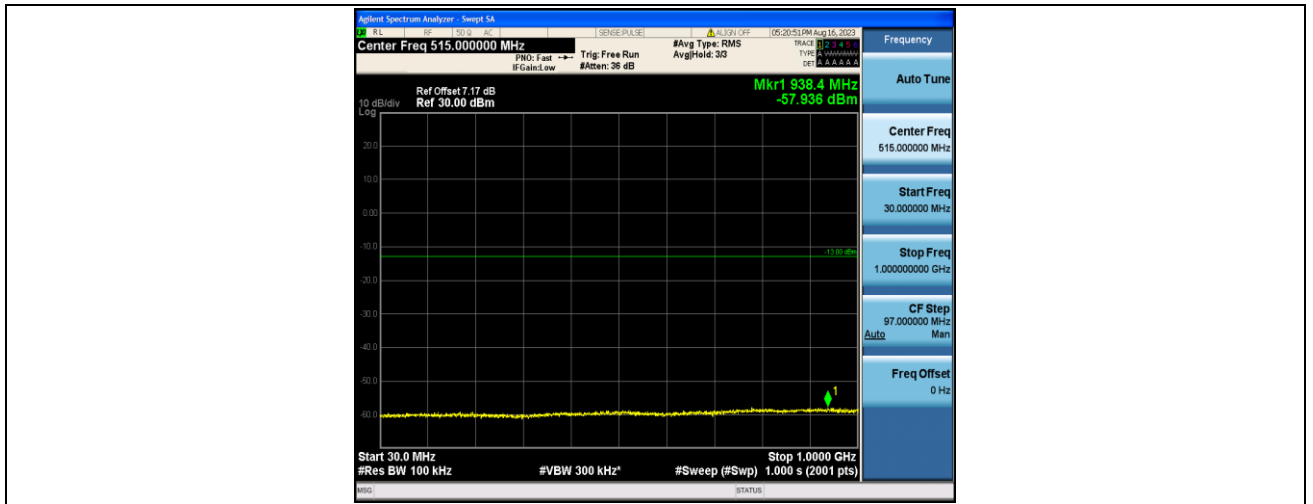

Band2_3MHz_16QAM_18615_1RB#0_30~1000_30~1000

Band2_3MHz_16QAM_18615_1RB#0_1000~20000_1000~2000

Band2_3MHz_QPSK_18900_1RB#0_30~1000_30~1000

Band2_3MHz_QPSK_18900_1RB#0_1000~20000_1000~2000

Band2_3MHz_16QAM_18900_1RB#0_30~1000_30~1000