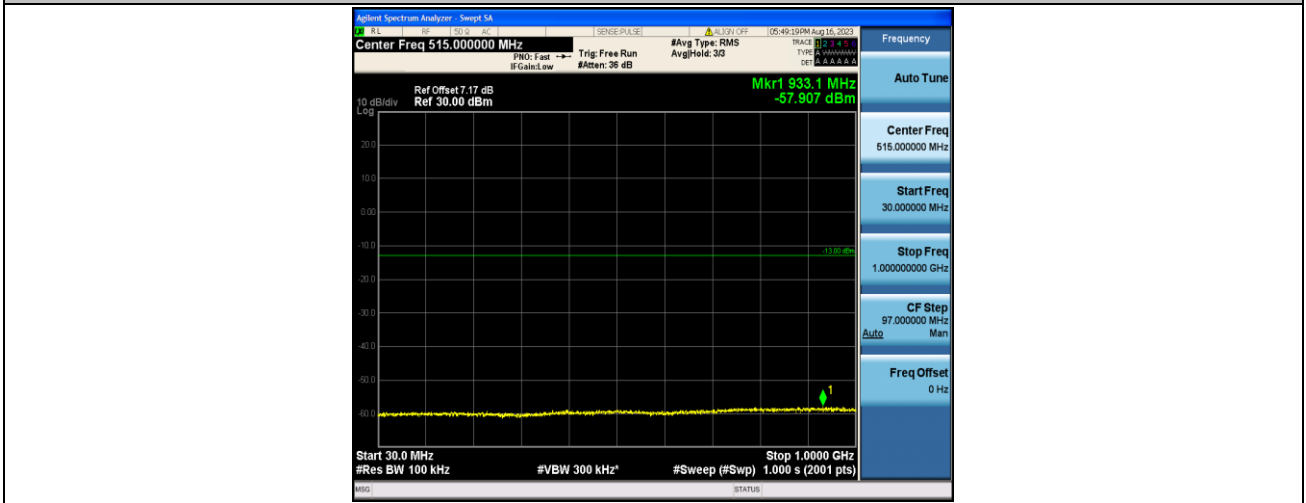

Band2_5MHz_16QAM_19175_1RB#0_30~1000_30~1000

Band2_5MHz_16QAM_19175_1RB#0_1000~20000_1000~20000

Band2_10MHz_QPSK_18650_1RB#0_30~1000_30~1000

Band2_10MHz_QPSK_18650_1RB#0_1000~20000_1000~20000

Band2_10MHz_16QAM_18650_1RB#0_30~1000_30~1000