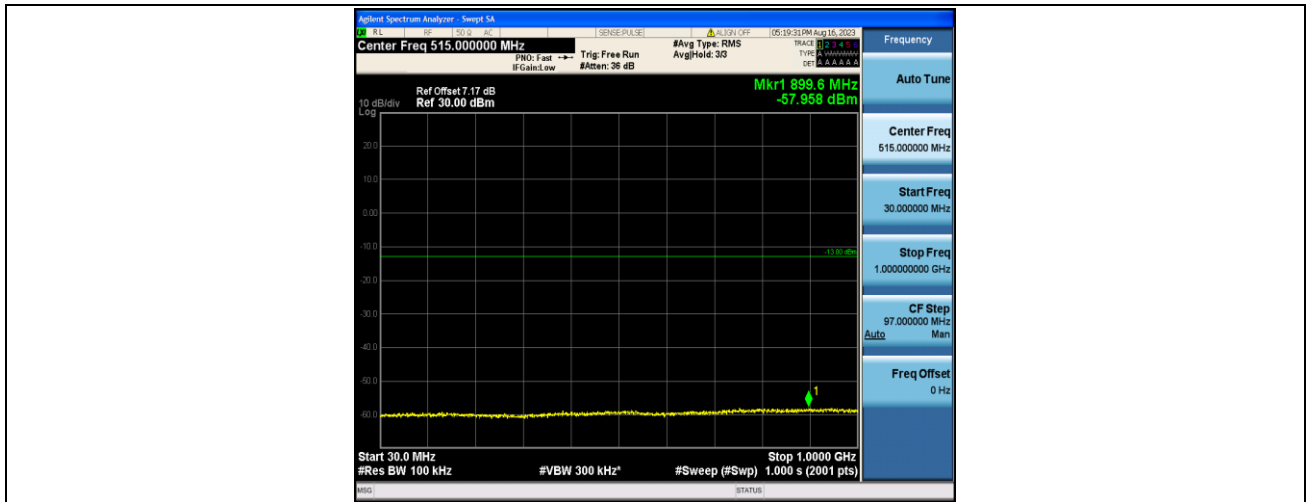

Band2_3MHz_QPSK_18615_1RB#0_30~1000_30~1000