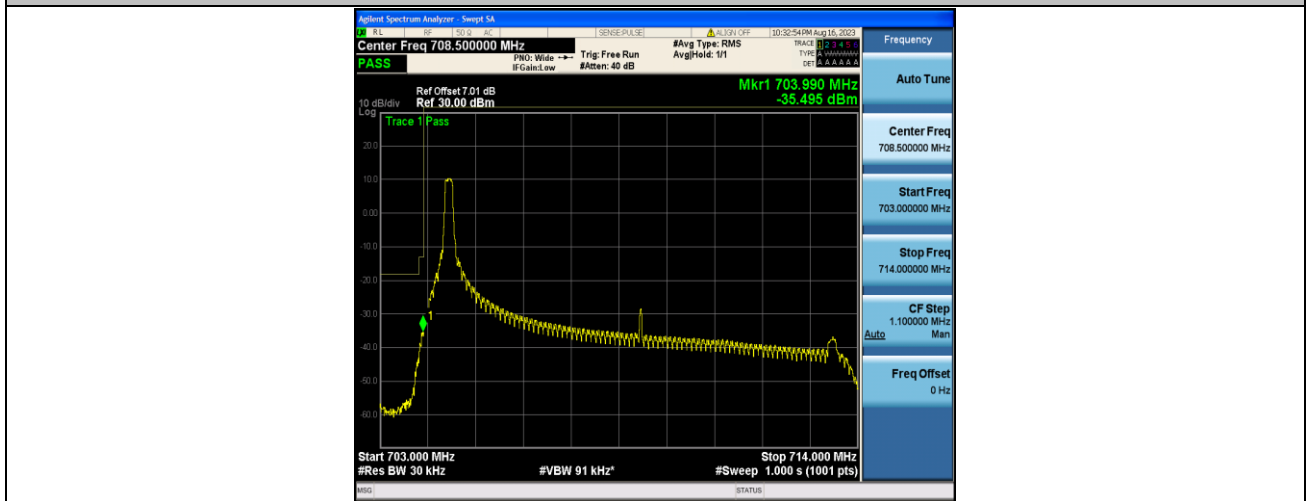

Band17_10MHz_QPSK_23780_1RB#0

Band17_10MHz_16QAM_23780_1RB#0

Band17_10MHz_QPSK_23800_1RB#49

Band17_10MHz_16QAM_23800_1RB#49

Band17_10MHz_QPSK_23780_50RB#0

Appendix E: Conducted Spurious Emission

Test Result