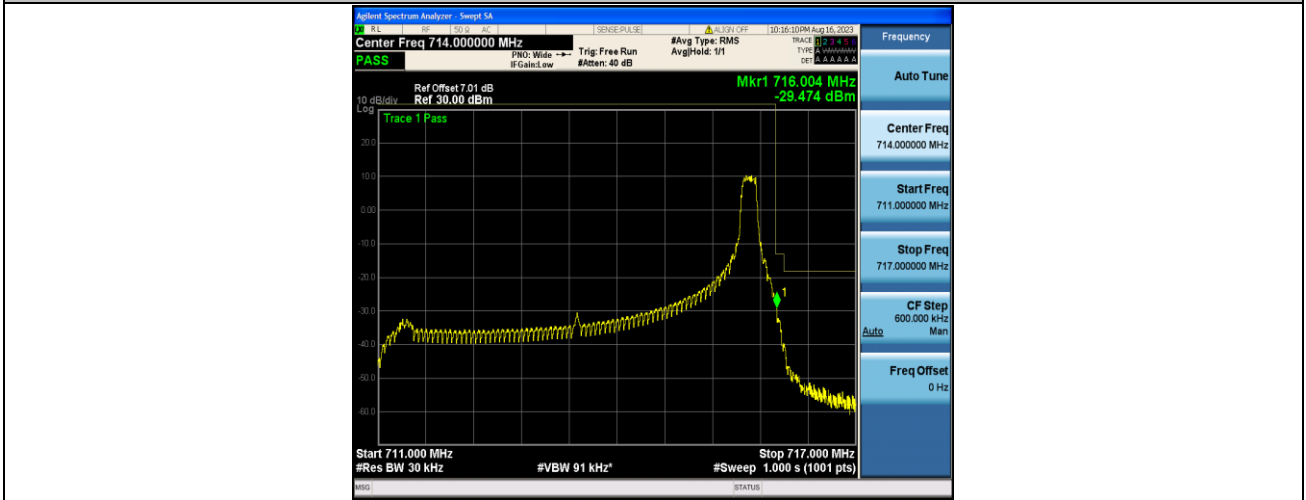

Band17_5MHz_QPSK_23825_1RB#24