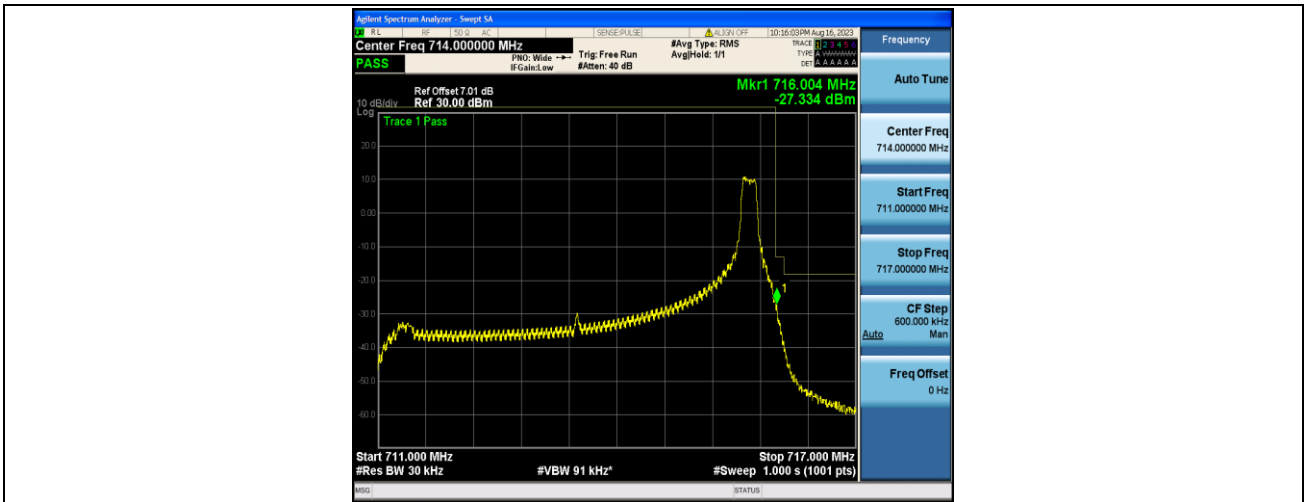

Band17_5MHz_16QAM_23755_25RB#0