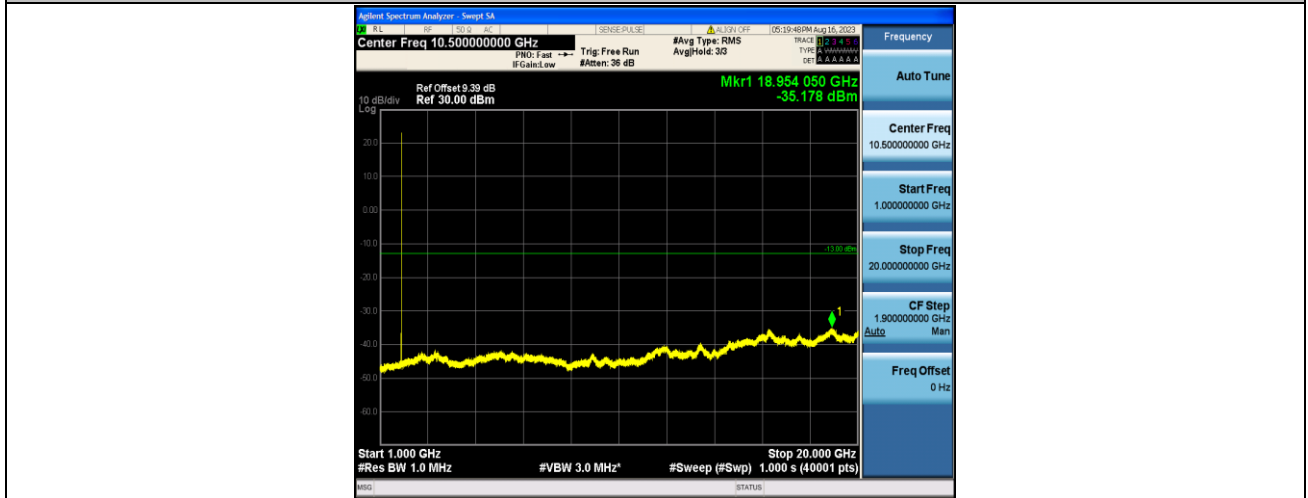

Band2_1.4MHz_QPSK_19193_1RB#0_1000~20000_1000~20000

Band2_1.4MHz_16QAM_19193_1RB#0_30~1000_30~1000

Band2_1.4MHz_16QAM_19193_1RB#0_1000~20000_1000~20000

Band2_3MHz_QPSK_18615_1RB#0_30~1000_30~1000

Band2_3MHz_QPSK_18615_1RB#0_1000~20000_1000~20000