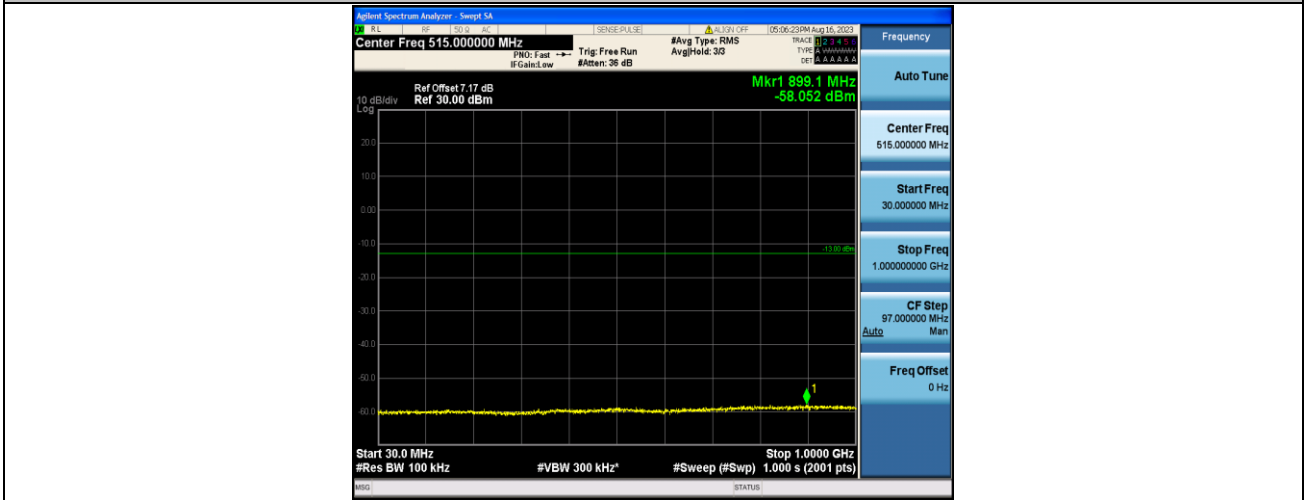

Test Graphs

Band2_1.4MHz_QPSK_18607_1RB#0_30~1000_30~1000

Band2_1.4MHz_16QAM_18607_1RB#0_30~1000_30~1000

Band2_1.4MHz_QPSK_18607_1RB#0_1000~20000_1000~20000

Band2_1.4MHz_16QAM_18607_1RB#0_1000~20000_1000~20000