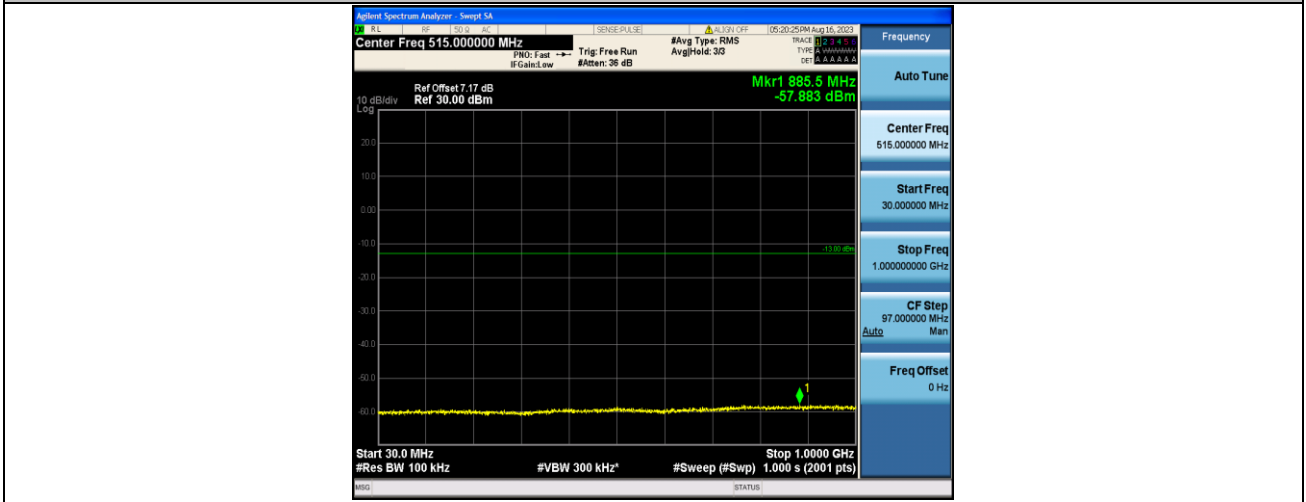

Band2_3MHz_QPSK_18900_1RB#0_30~1000_30~1000