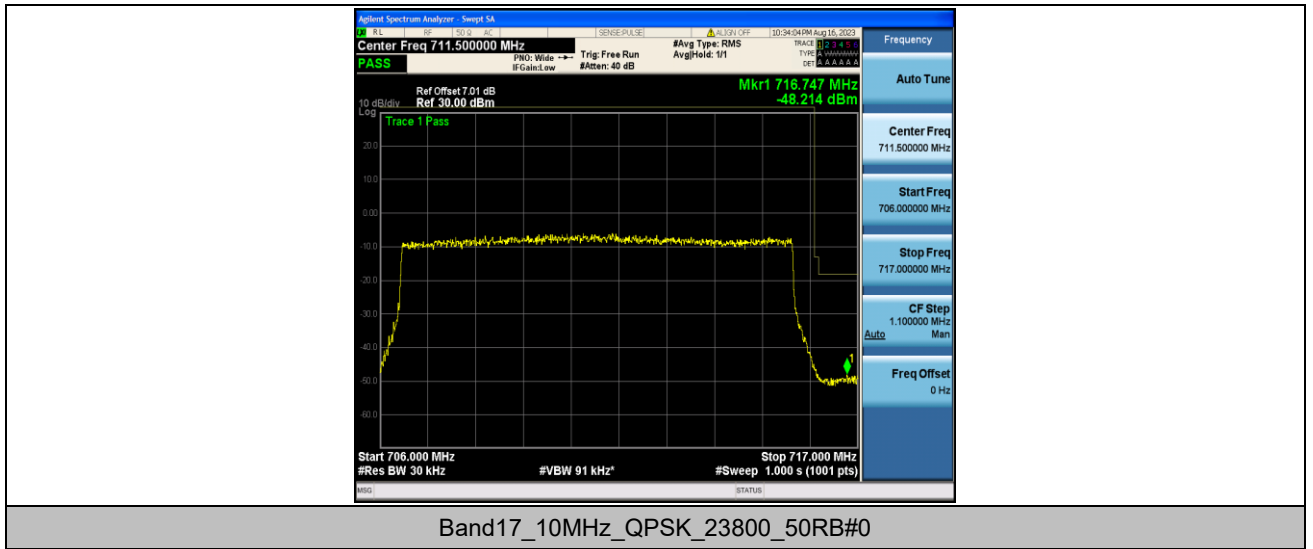

Band17_10MHz_QPSK_23780_1RB#0

Band17_10MHz_16QAM_23780_1RB#0

Band17_10MHz_QPSK_23800_1RB#49

Band17_10MHz_16QAM_23800_1RB#49

Band17_10MHz_QPSK_23780_50RB#0

Appendix E: Conducted Spurious Emission

Test Result