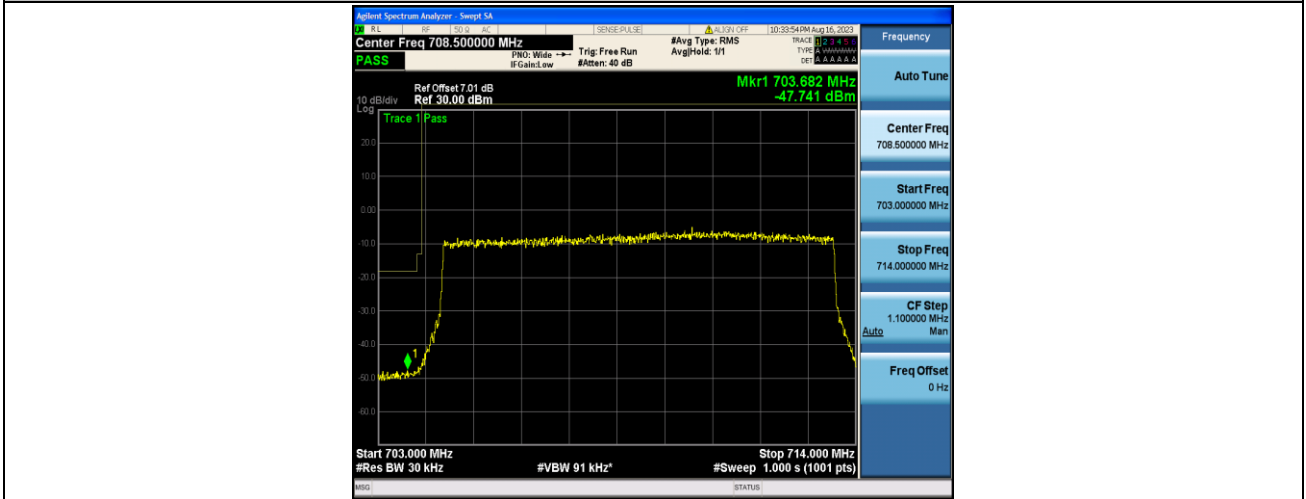

Band17_10MHz_QPSK_23780_1RB#0

Band17_10MHz_16QAM_23780_1RB#0

Band17_10MHz_QPSK_23800_1RB#49

Band17_10MHz_16QAM_23800_1RB#49

Band17_10MHz_QPSK_23780_50RB#0

Appendix E: Conducted Spurious Emission

Test Result