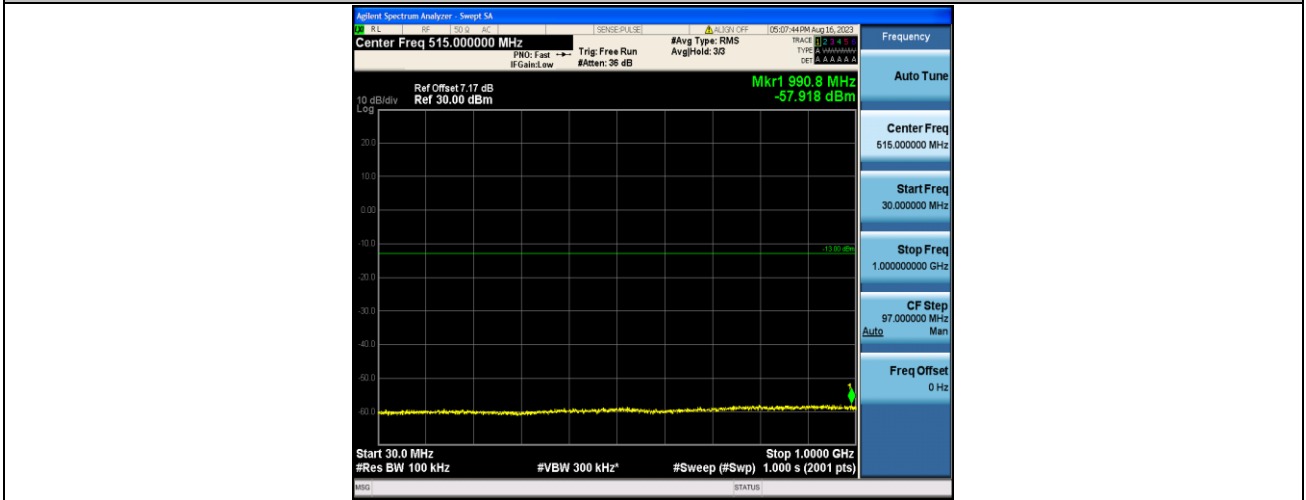

Band2_1.4MHz_16QAM_19193_1RB#0_30~1000_30~1000