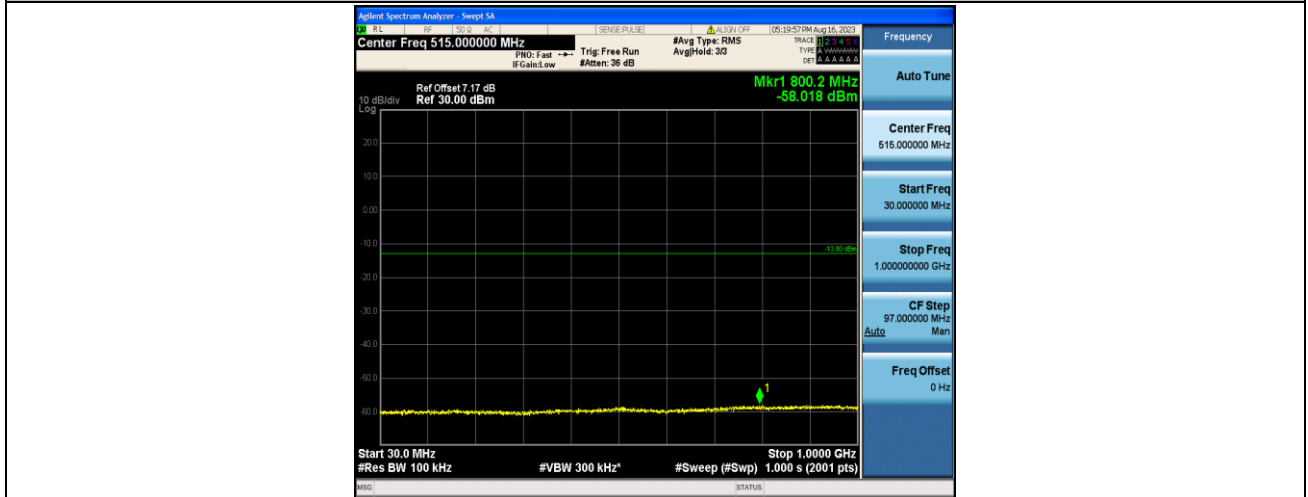

Band2_1.4MHz_QPSK_19193_1RB#0_1000~20000_1000~20000

Band2_1.4MHz_16QAM_19193_1RB#0_30~1000_30~1000

Band2_1.4MHz_16QAM_19193_1RB#0_1000~20000_1000~20000

Band2_3MHz_QPSK_18615_1RB#0_30~1000_30~1000

Band2_3MHz_QPSK_18615_1RB#0_1000~20000_1000~20000