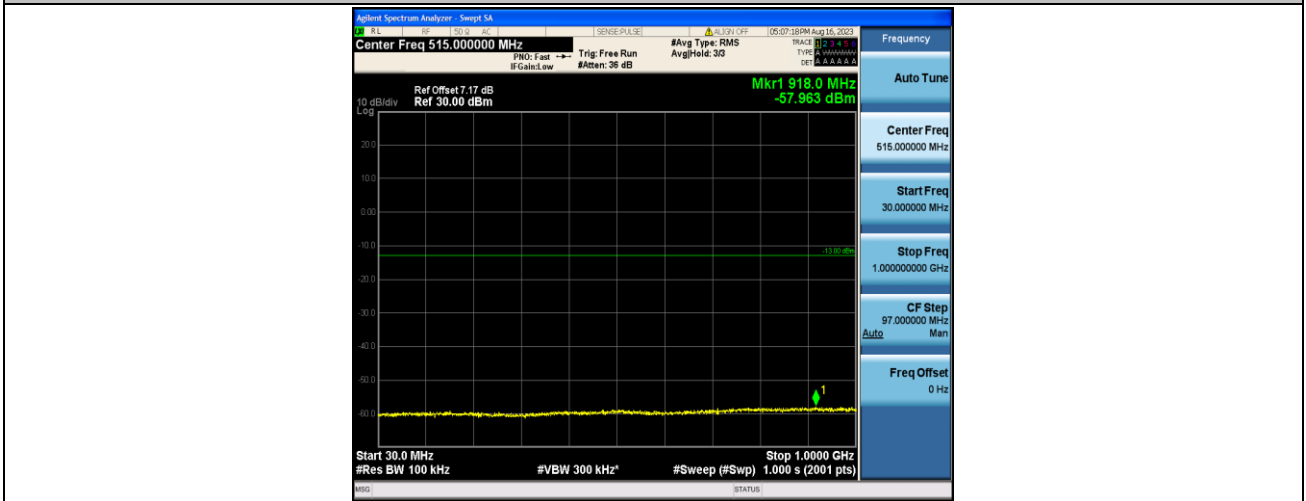

Band2_1.4MHz_QPSK_18900_1RB#0_30~1000_30~1000

Band2_1.4MHz_QPSK_18900_1RB#0_1000~20000_1000~20000

Band2_1.4MHz_16QAM_18900_1RB#0_30~1000_30~1000

Band2_1.4MHz_16QAM_18900_1RB#0_1000~20000_1000~20000

Band2_1.4MHz_QPSK_19193_1RB#0_30~1000_30~1000