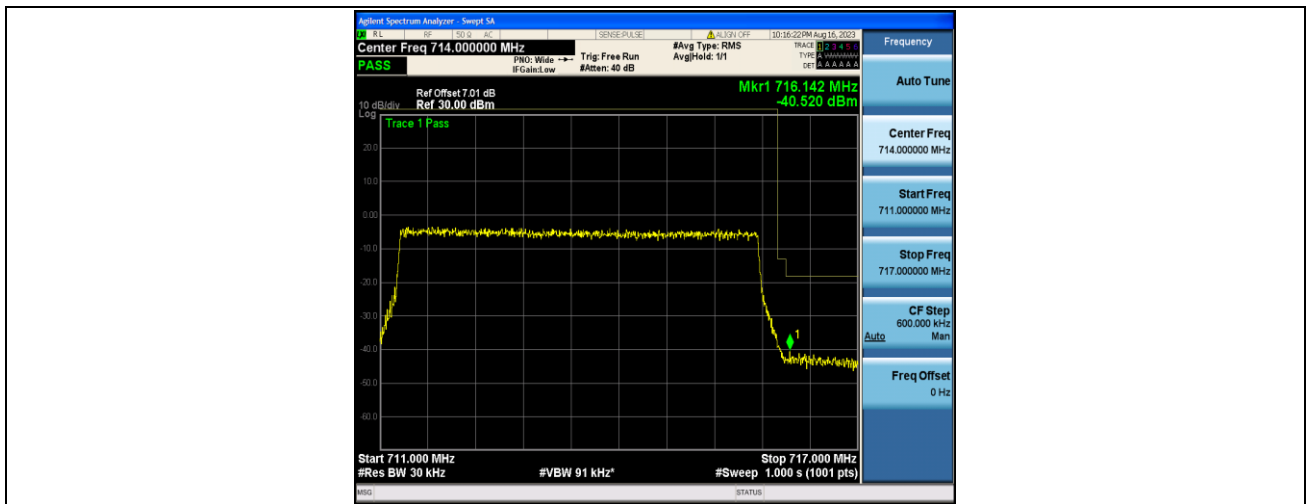

Band17_5MHz_QPSK_23825_25RB#0