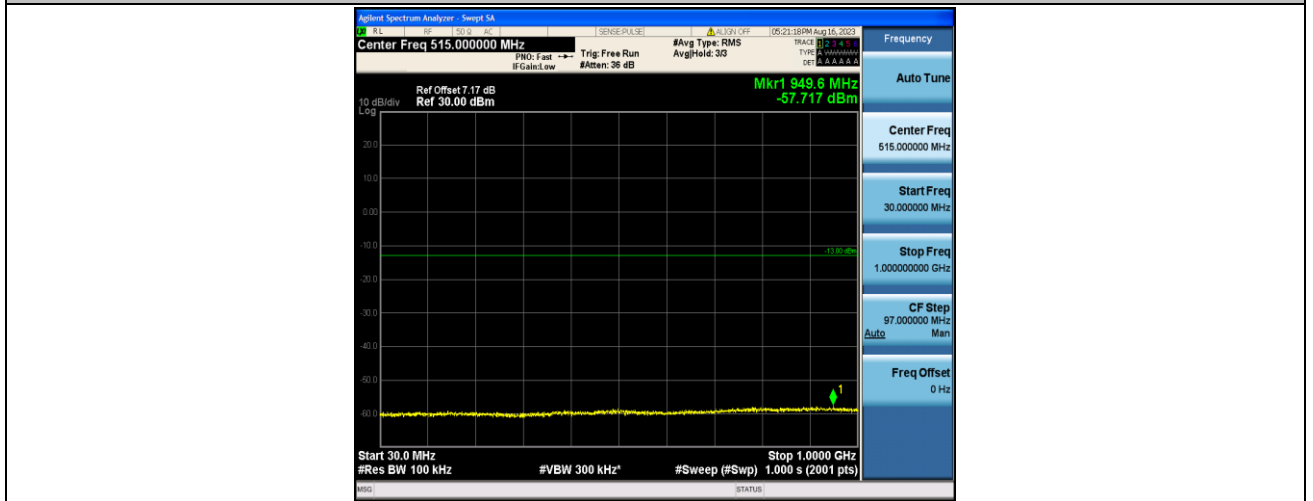

Band2_3MHz_QPSK_19185_1RB#0_30~1000_30~1000