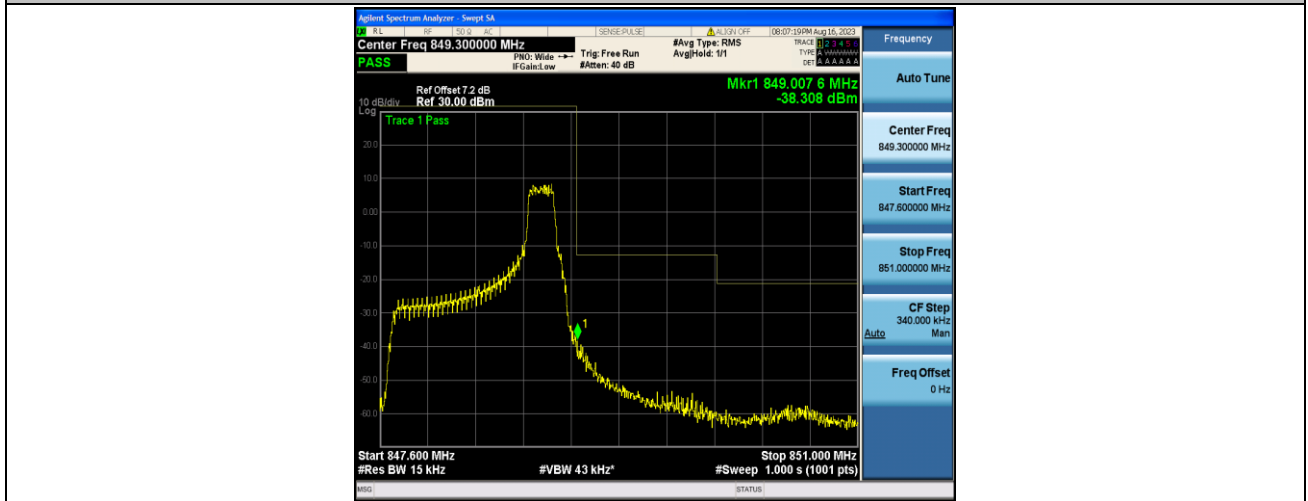

Band5_1.4MHz_QPSK_20643_1RB#5

Band5_1.4MHz_16QAM_20643_1RB#5