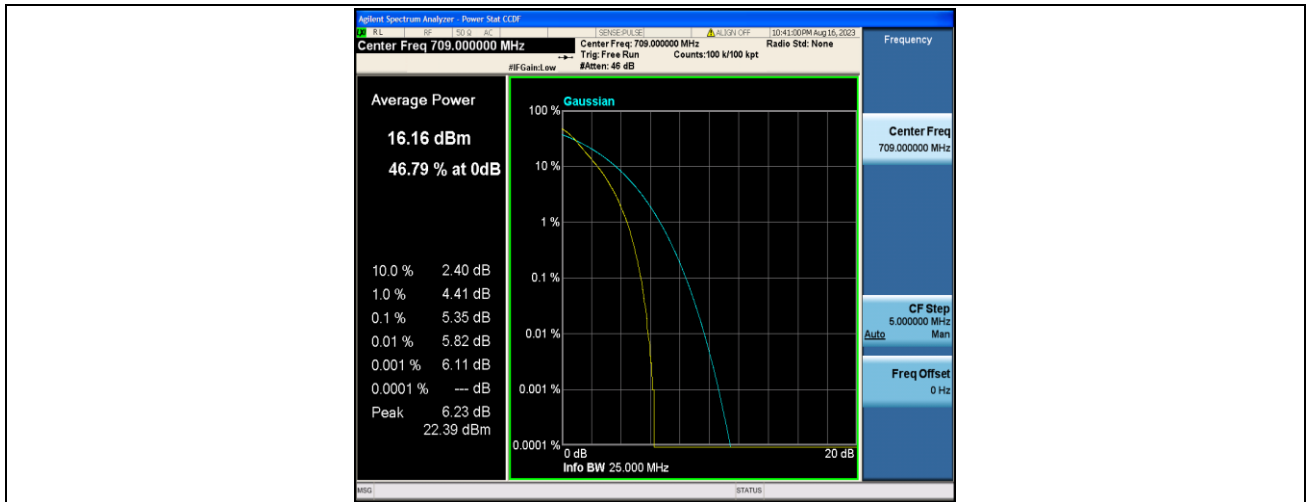

Band17-10MHz-QPSK-23780-1RB#0-PASS

Band17-10MHz-16QAM-23780-1RB#0-PASS

Band17-10MHz-QPSK-23790-1RB#0-PASS

Band17-10MHz-16QAM-23790-1RB#0-PASS

Band17-10MHz-QPSK-23800-1RB#0-PASS

Band17-10MHz-16QAM-23800-1RB#0-PASS