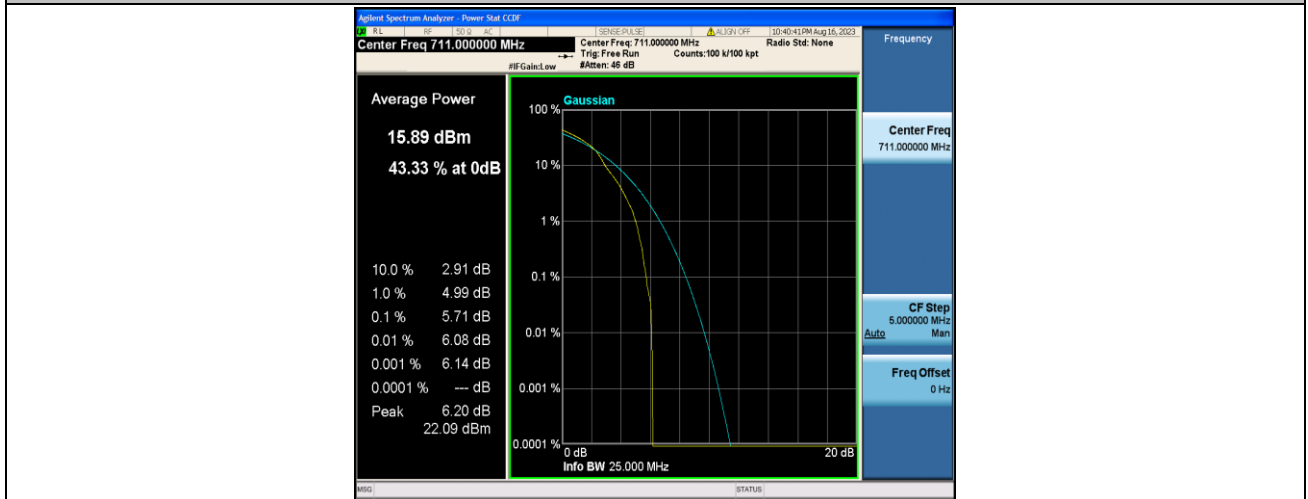

Band17-10MHz-QPSK-23780-1RB#0-PASS

Band17-10MHz-16QAM-23780-1RB#0-PASS

Band17-10MHz-QPSK-23790-1RB#0-PASS

Band17-10MHz-16QAM-23790-1RB#0-PASS

Band17-10MHz-QPSK-23800-1RB#0-PASS

Band17-10MHz-16QAM-23800-1RB#0-PASS