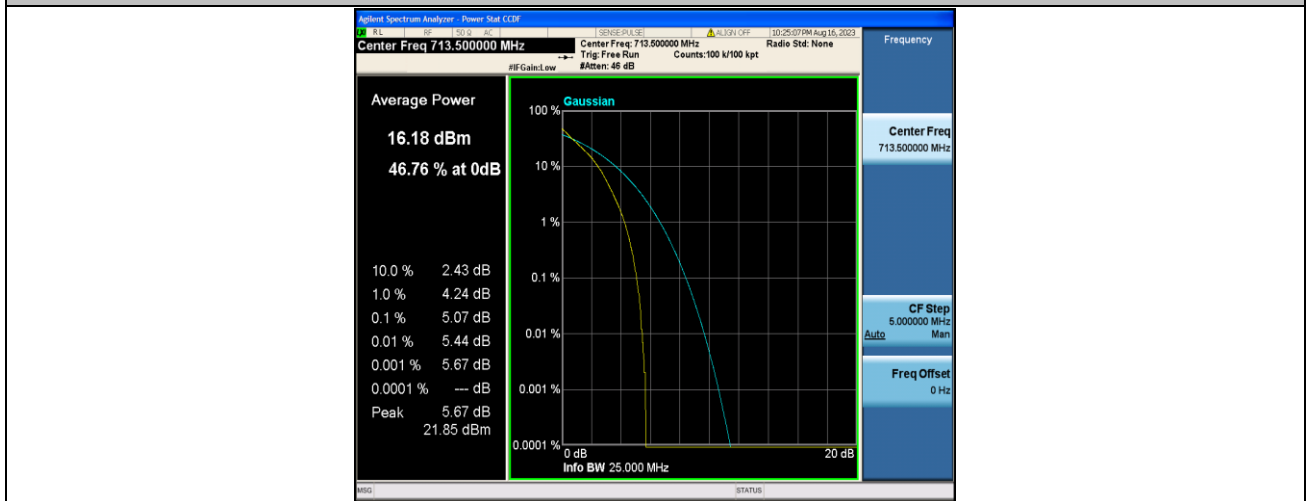

Band17-5MHz-QPSK-23790-25RB#0-PASS

Band17-5MHz-16QAM-23790-25RB#0-PASS

Band17-5MHz-QPSK-23825-1RB#0-PASS

Band17-5MHz-16QAM-23825-1RB#0-PASS

Band17-5MHz-QPSK-23825-25RB#0-PASS

Band17-5MHz-16QAM-23825-25RB#0-PASS