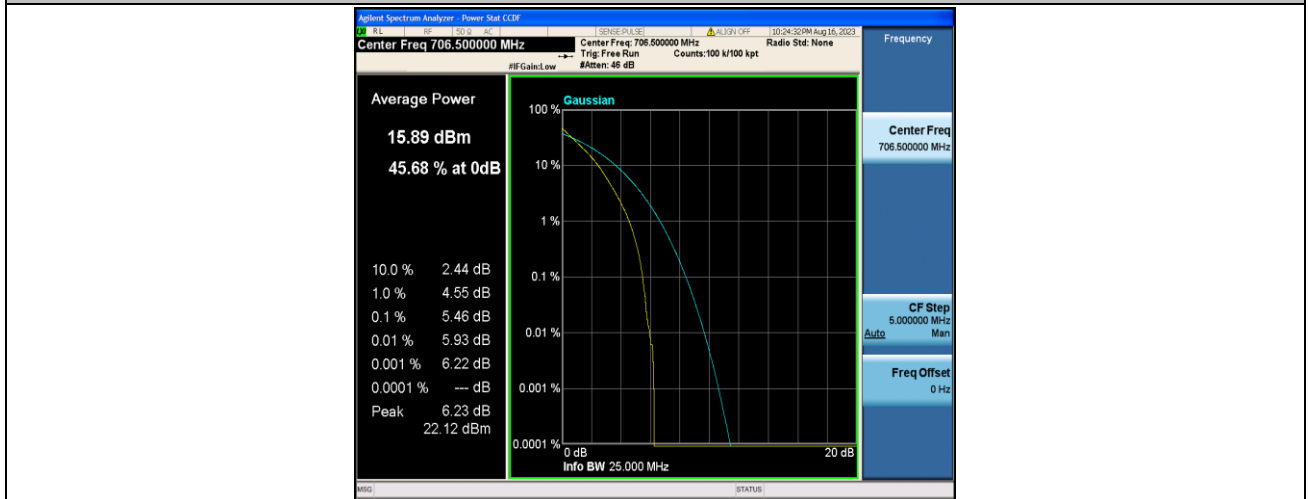

Band17-5MHz-QPSK-23755-1RB#0-PASS

Band17-5MHz-16QAM-23755-1RB#0-PASS

Band17-5MHz-QPSK-23755-25RB#0-PASS

Band17-5MHz-16QAM-23755-25RB#0-PASS

Band17-5MHz-QPSK-23790-1RB#0-PASS

Band17-5MHz-16QAM-23790-1RB#0-PASS