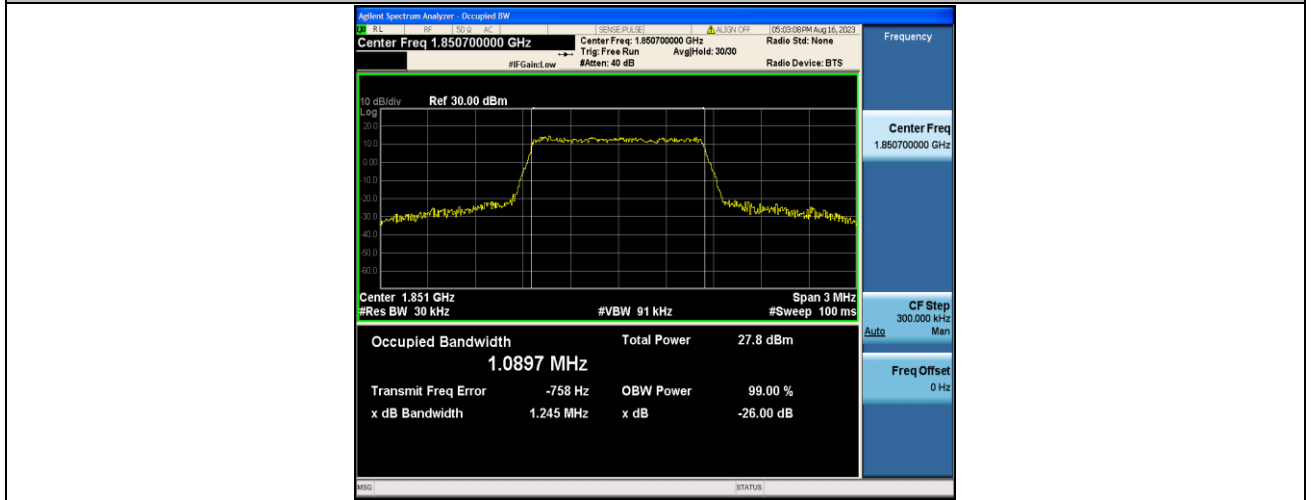

Band2-1.4MHz-16QAM-18607-6RB#0-PASS