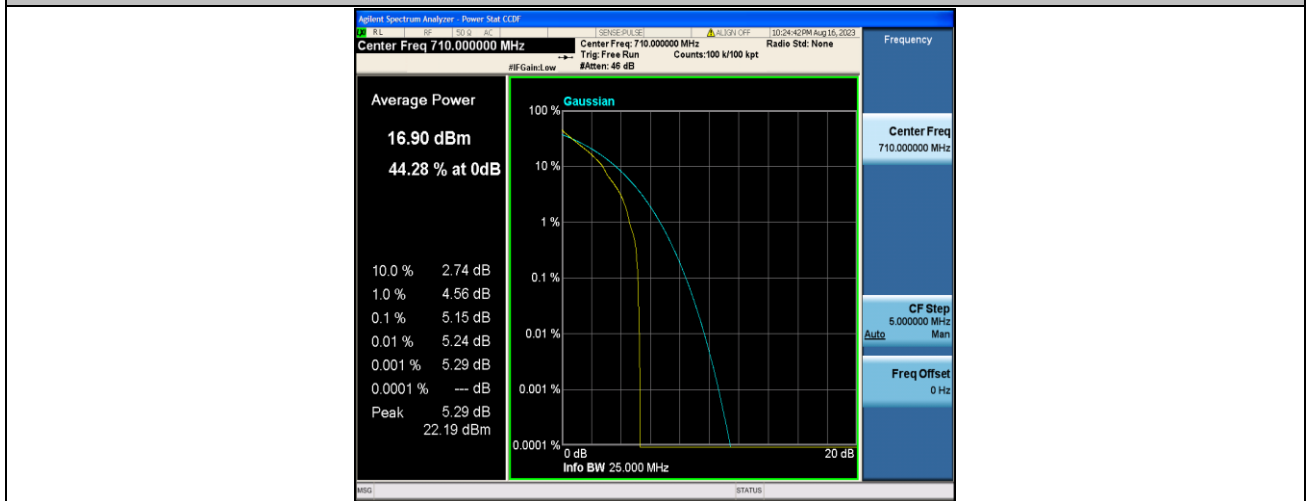

Band17-5MHz-QPSK-23755-1RB#0-PASS

Band17-5MHz-16QAM-23755-1RB#0-PASS

Band17-5MHz-QPSK-23755-25RB#0-PASS

Band17-5MHz-16QAM-23755-25RB#0-PASS

Band17-5MHz-QPSK-23790-1RB#0-PASS

Band17-5MHz-16QAM-23790-1RB#0-PASS