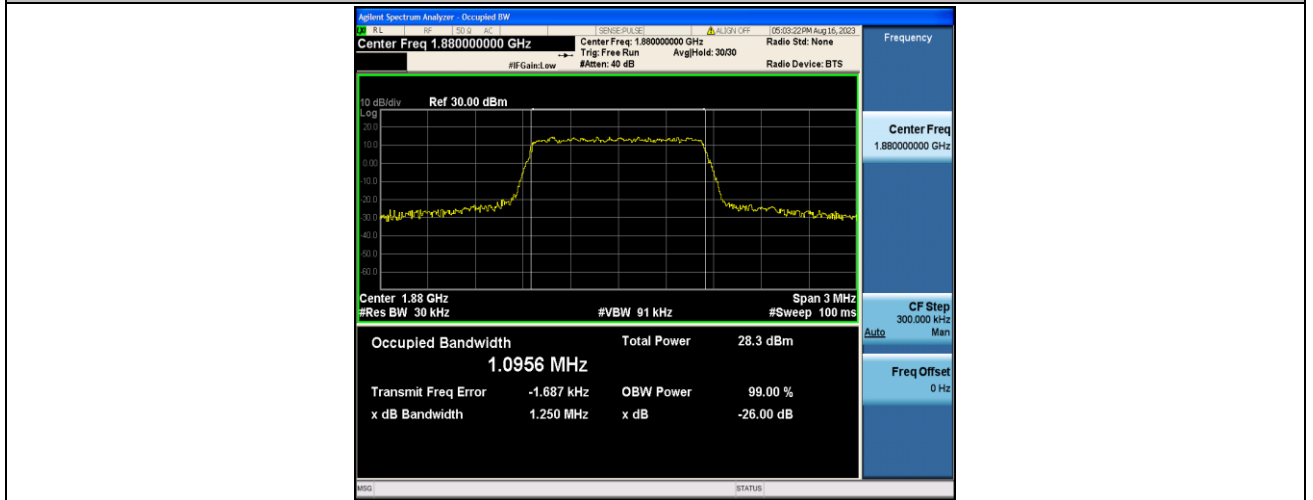

Band2-1.4MHz-QPSK-18900-6RB#0-PASS