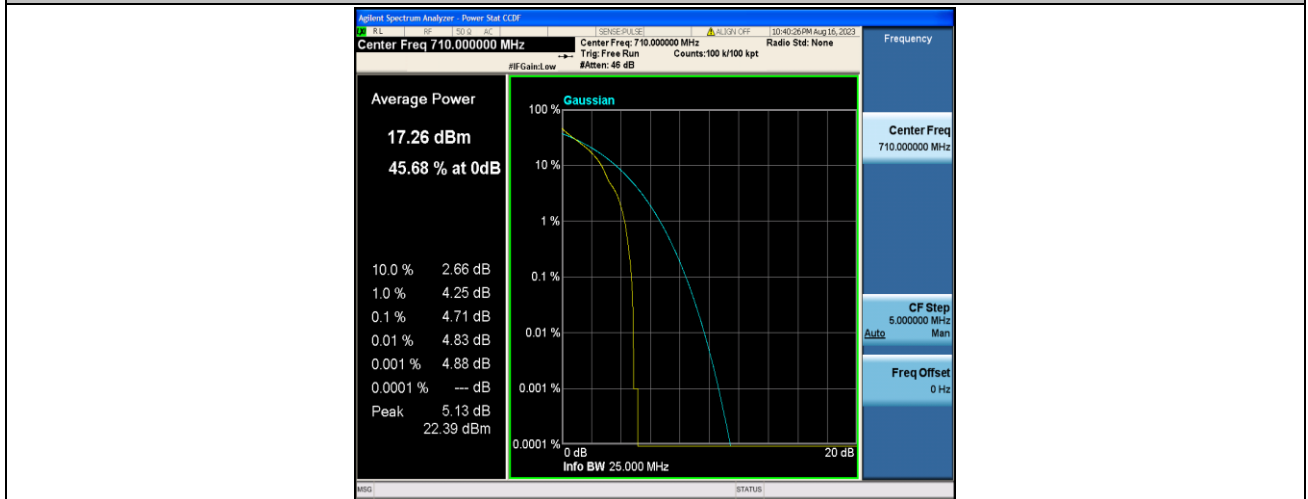

Band17-10MHz-QPSK-23790-1RB#0-PASS