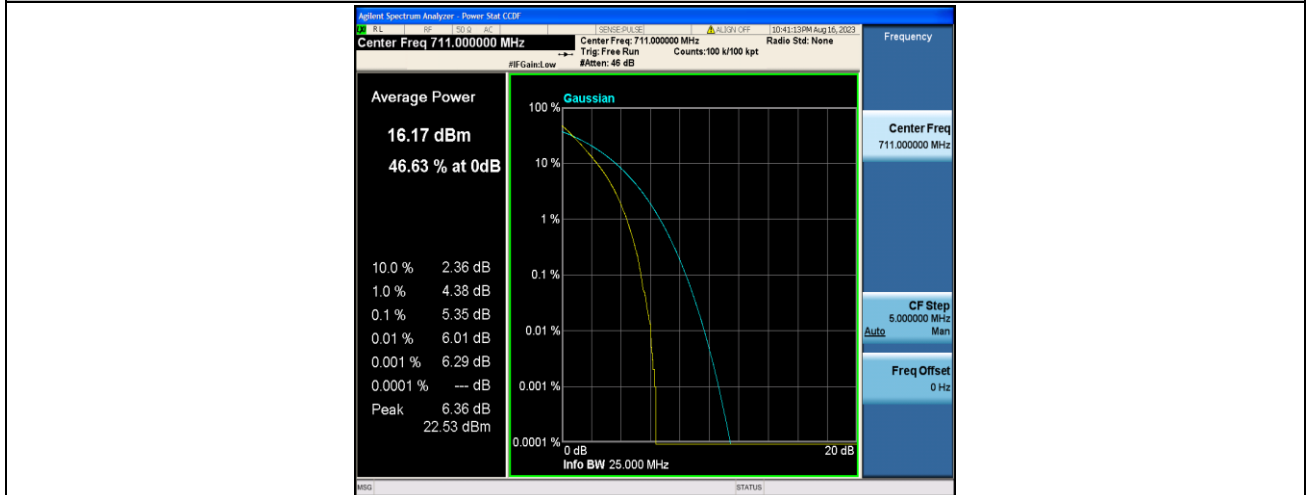

Band17-10MHz-QPSK-23800-50RB#0-PASS