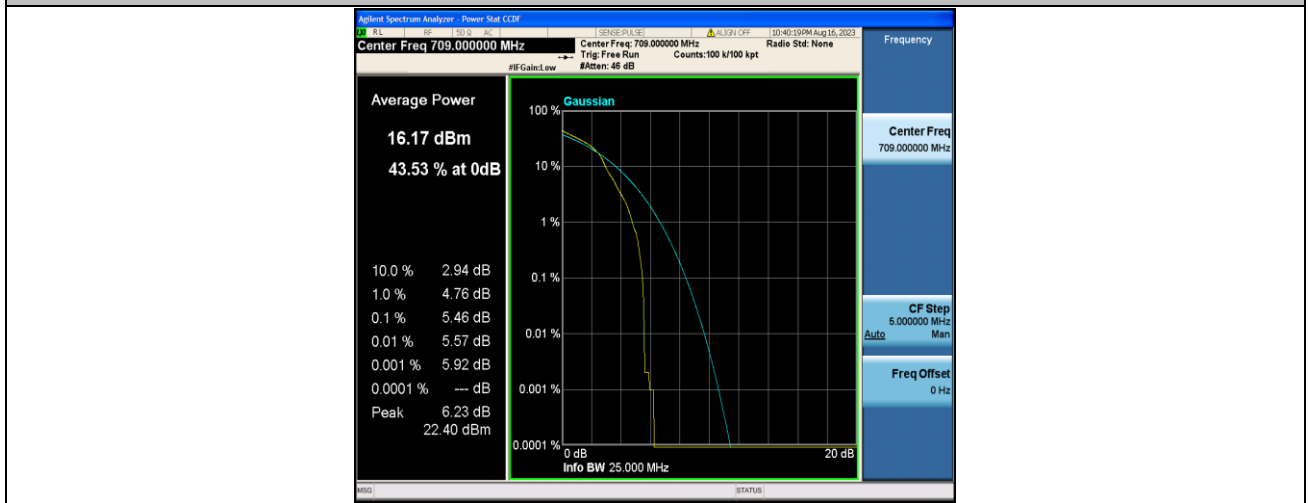

Band17-10MHz-16QAM-23780-1RB#0-PASS