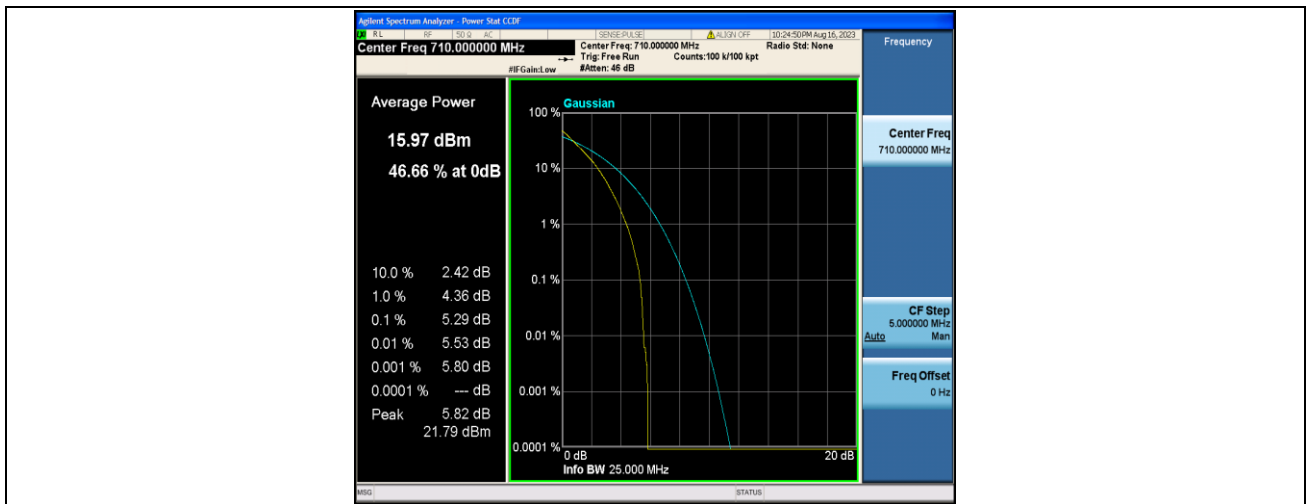

Band17-5MHz-QPSK-23755-1RB#0-PASS

Band17-5MHz-16QAM-23755-1RB#0-PASS

Band17-5MHz-QPSK-23755-25RB#0-PASS

Band17-5MHz-16QAM-23755-25RB#0-PASS

Band17-5MHz-QPSK-23790-1RB#0-PASS

Band17-5MHz-16QAM-23790-1RB#0-PASS