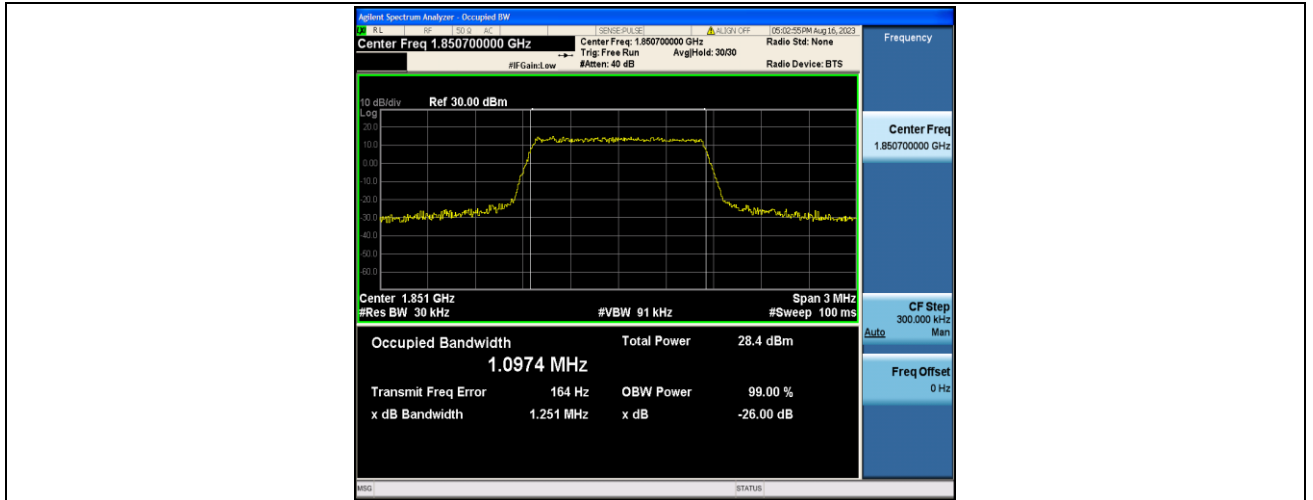

Test Graphs

Band2-1.4MHz-QPSK-18607-6RB#0-PASS