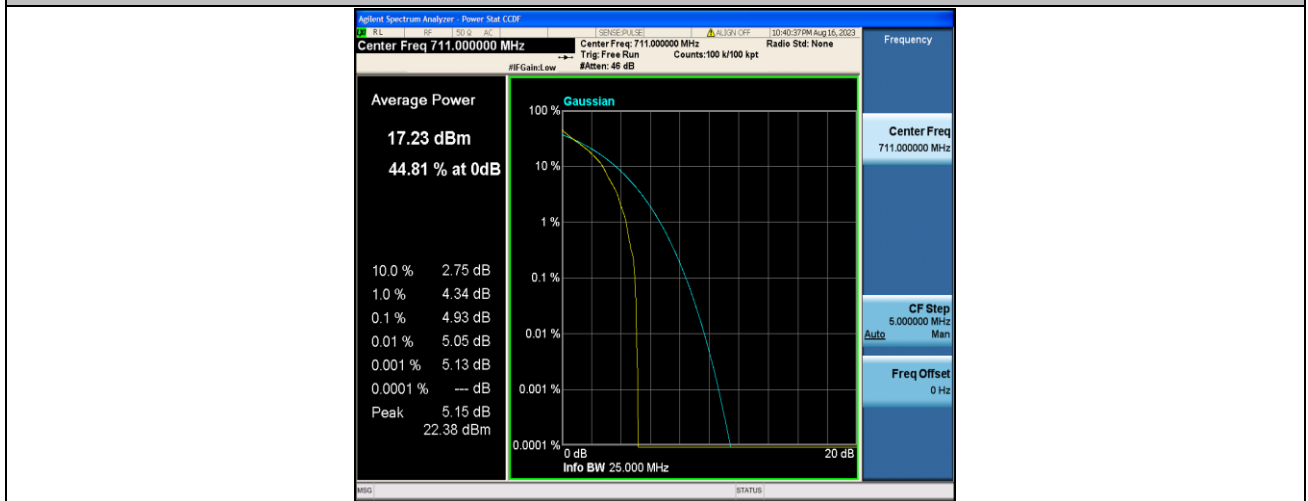

Band17-10MHz-QPSK-23780-1RB#0-PASS

Band17-10MHz-16QAM-23780-1RB#0-PASS

Band17-10MHz-QPSK-23790-1RB#0-PASS

Band17-10MHz-16QAM-23790-1RB#0-PASS

Band17-10MHz-QPSK-23800-1RB#0-PASS

Band17-10MHz-16QAM-23800-1RB#0-PASS