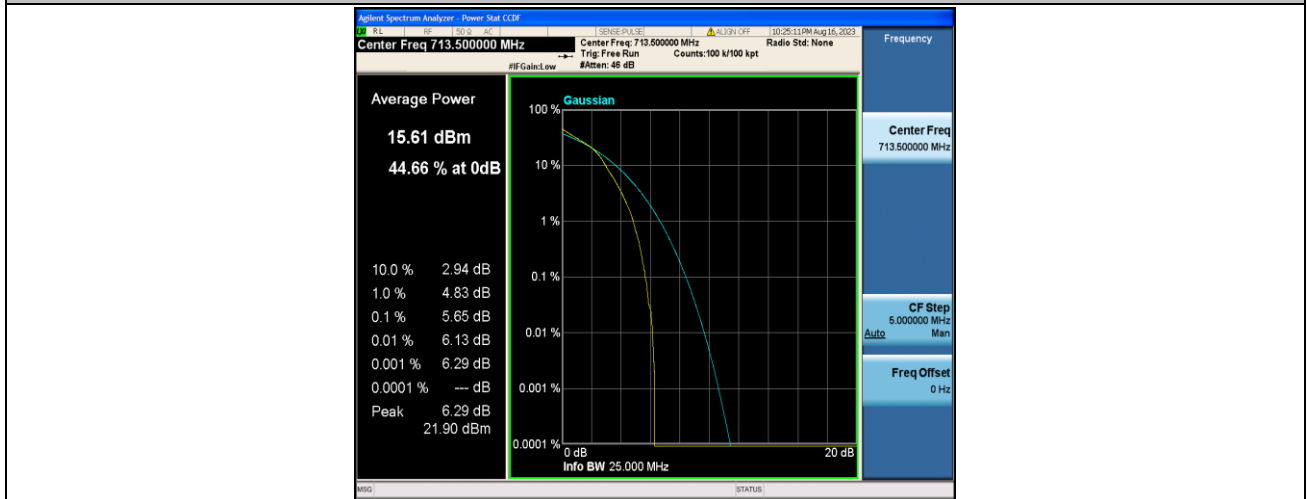

Band17-5MHz-QPSK-23790-25RB#0-PASS

Band17-5MHz-16QAM-23790-25RB#0-PASS

Band17-5MHz-QPSK-23825-1RB#0-PASS

Band17-5MHz-16QAM-23825-1RB#0-PASS

Band17-5MHz-QPSK-23825-25RB#0-PASS

Band17-5MHz-16QAM-23825-25RB#0-PASS