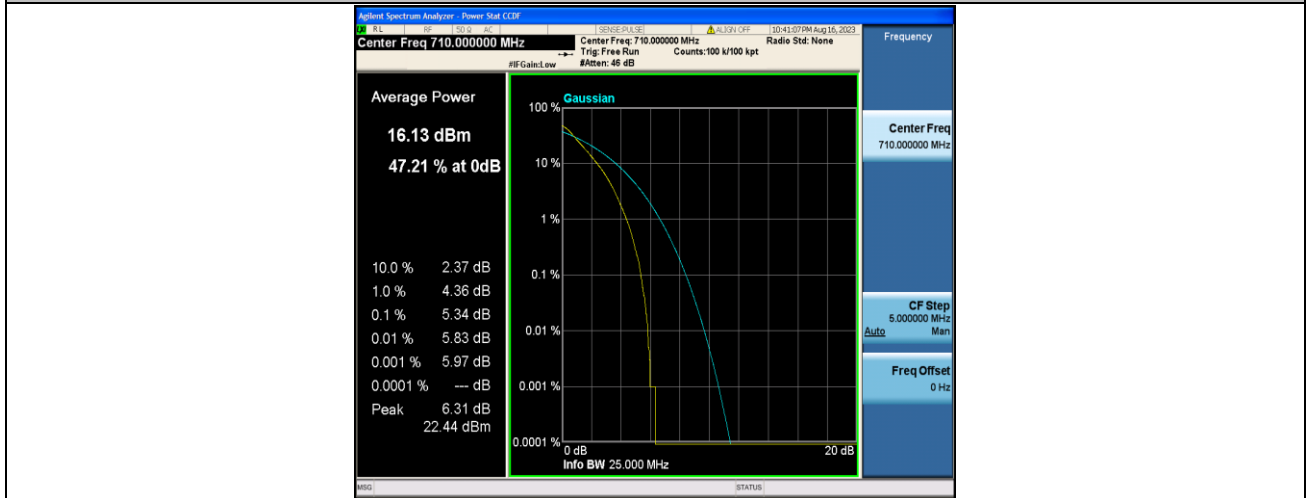

Band17-10MHz-QPSK-23790-50RB#0-PASS