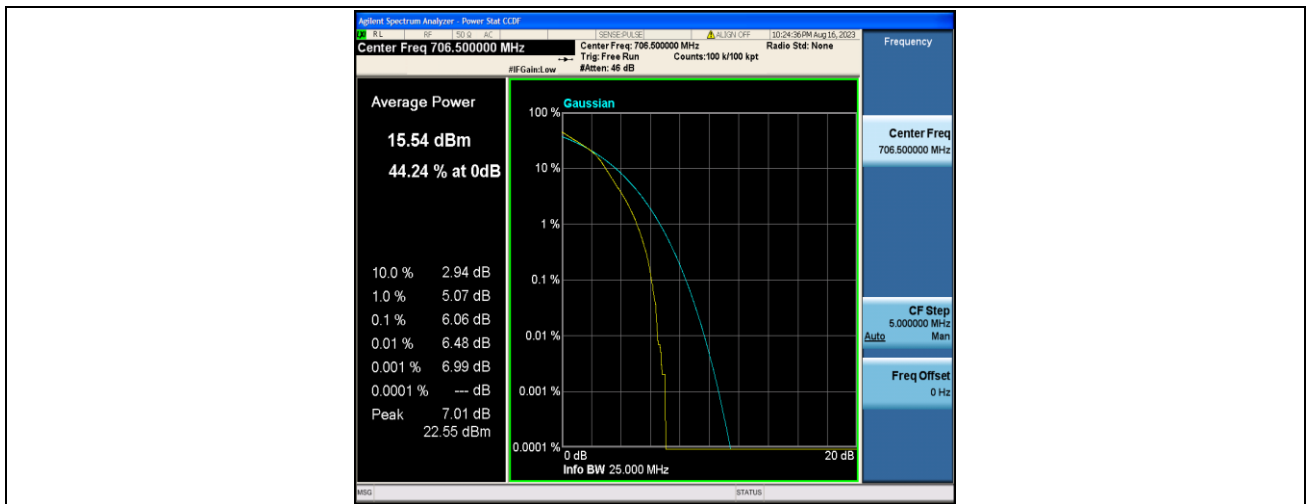

Band17-5MHz-QPSK-23755-1RB#0-PASS

Band17-5MHz-16QAM-23755-1RB#0-PASS

Band17-5MHz-QPSK-23755-25RB#0-PASS

Band17-5MHz-16QAM-23755-25RB#0-PASS

Band17-5MHz-QPSK-23790-1RB#0-PASS

Band17-5MHz-16QAM-23790-1RB#0-PASS