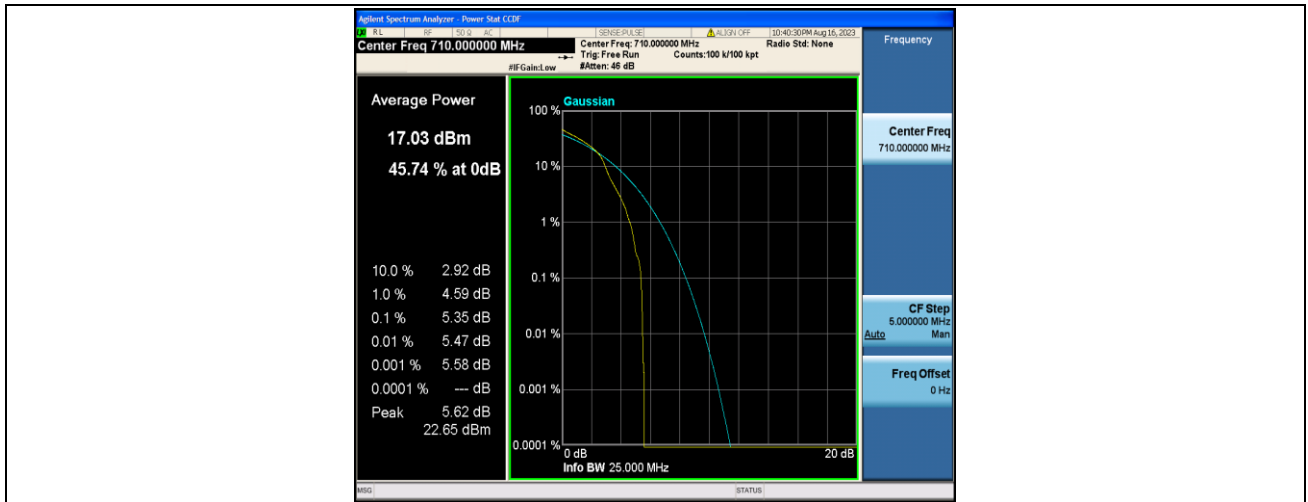

Band17-10MHz-16QAM-23790-1RB#0-PASS