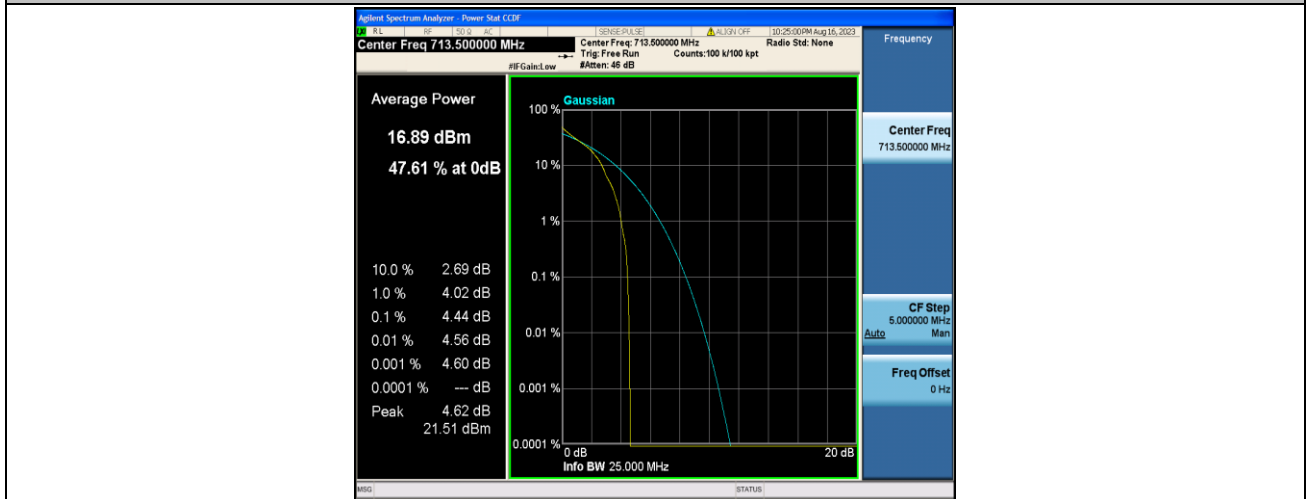

Band17-5MHz-QPSK-23825-1RB#0-PASS