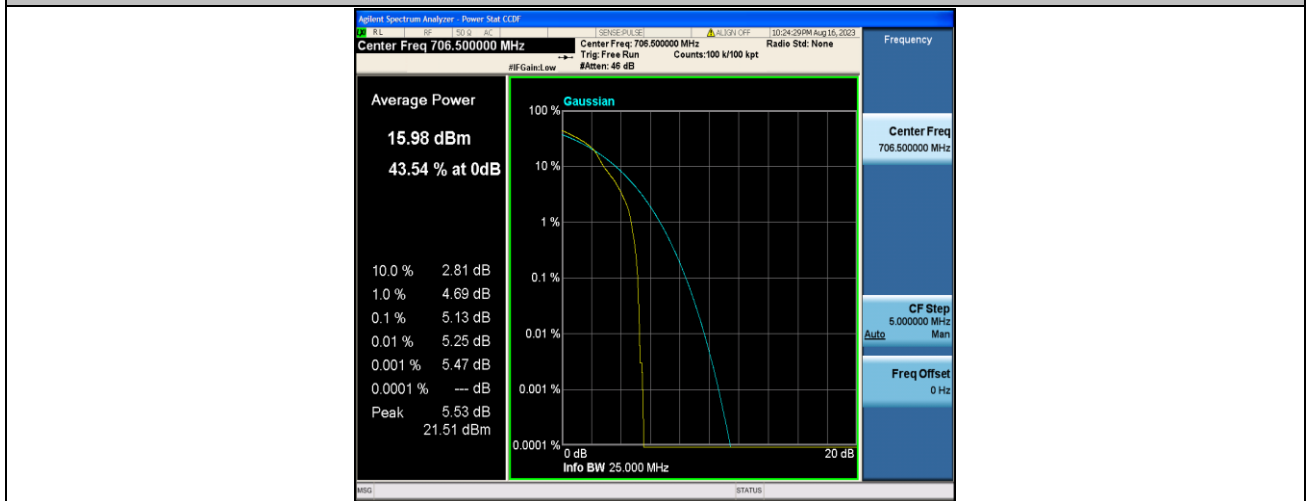

Band17-5MHz-QPSK-23755-1RB#0-PASS

Band17-5MHz-16QAM-23755-1RB#0-PASS

Band17-5MHz-QPSK-23755-25RB#0-PASS

Band17-5MHz-16QAM-23755-25RB#0-PASS

Band17-5MHz-QPSK-23790-1RB#0-PASS

Band17-5MHz-16QAM-23790-1RB#0-PASS