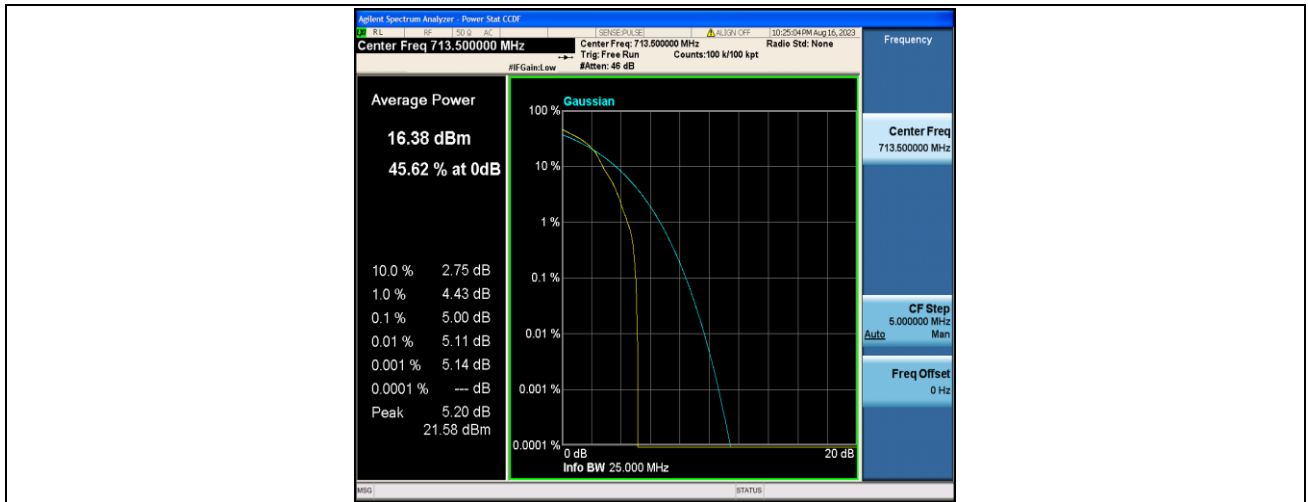

Band17-5MHz-16QAM-23825-1RB#0-PASS