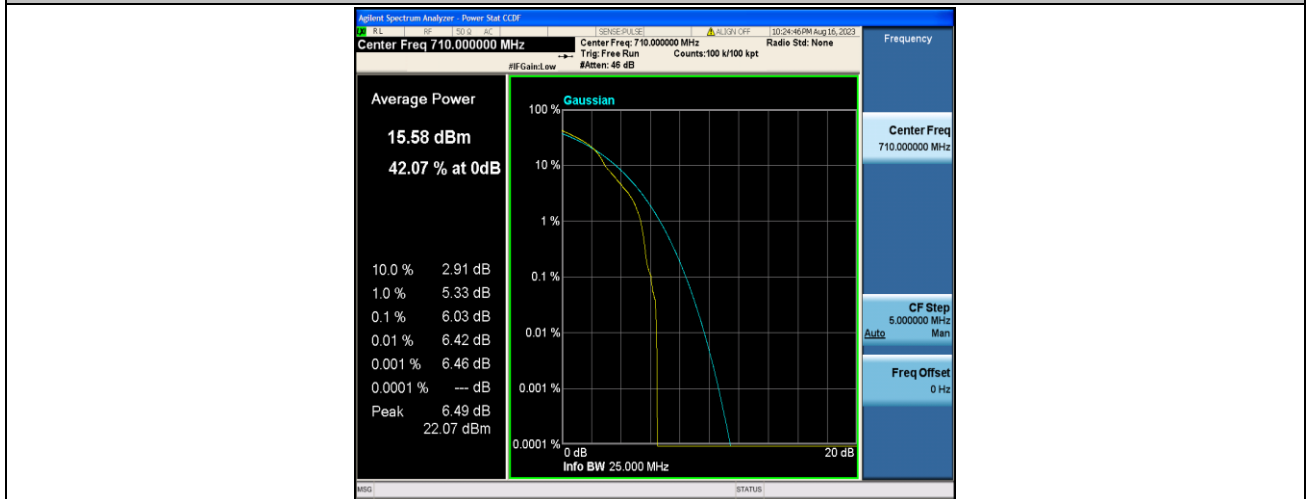

Band17-5MHz-QPSK-23755-1RB#0-PASS

Band17-5MHz-16QAM-23755-1RB#0-PASS

Band17-5MHz-QPSK-23755-25RB#0-PASS

Band17-5MHz-16QAM-23755-25RB#0-PASS

Band17-5MHz-QPSK-23790-1RB#0-PASS

Band17-5MHz-16QAM-23790-1RB#0-PASS