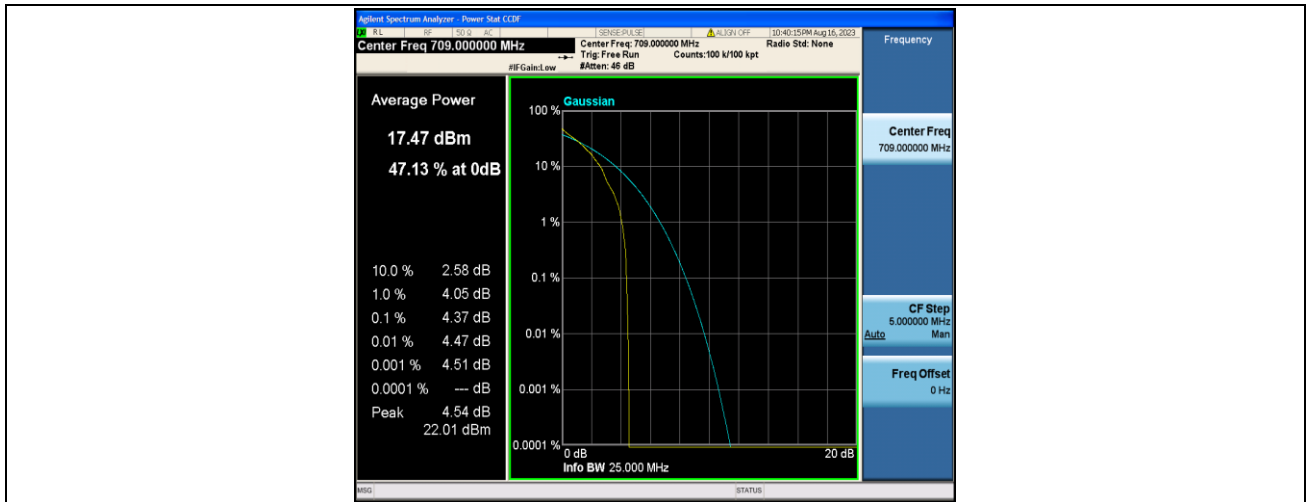

Band17-5MHz-QPSK-23790-25RB#0-PASS

Band17-5MHz-16QAM-23790-25RB#0-PASS

Band17-5MHz-QPSK-23825-1RB#0-PASS

Band17-5MHz-16QAM-23825-1RB#0-PASS

Band17-5MHz-QPSK-23825-25RB#0-PASS

Band17-5MHz-16QAM-23825-25RB#0-PASS