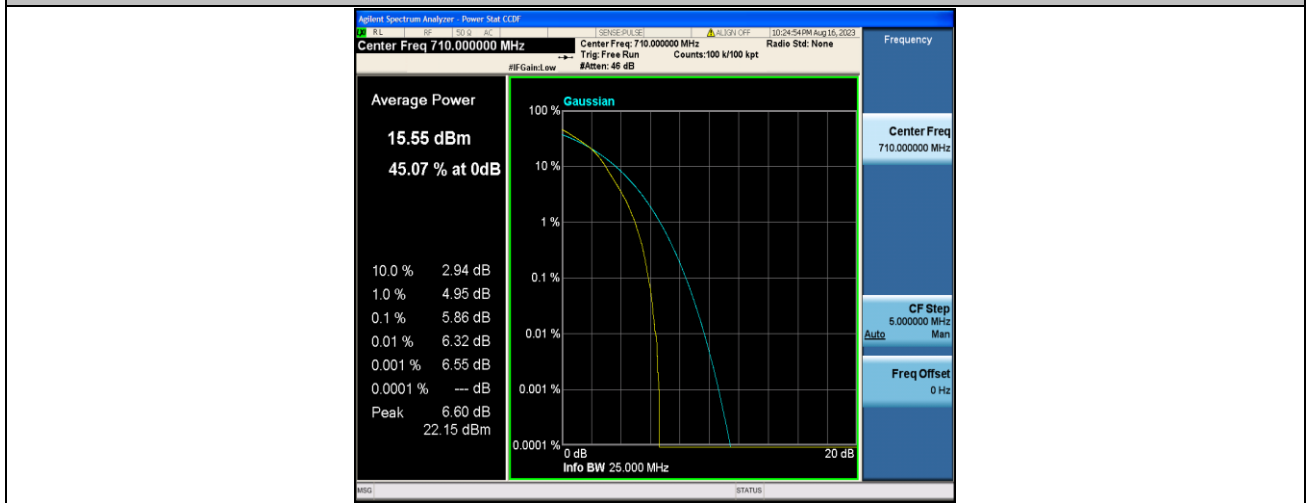

Band17-5MHz-16QAM-23790-25RB#0-PASS