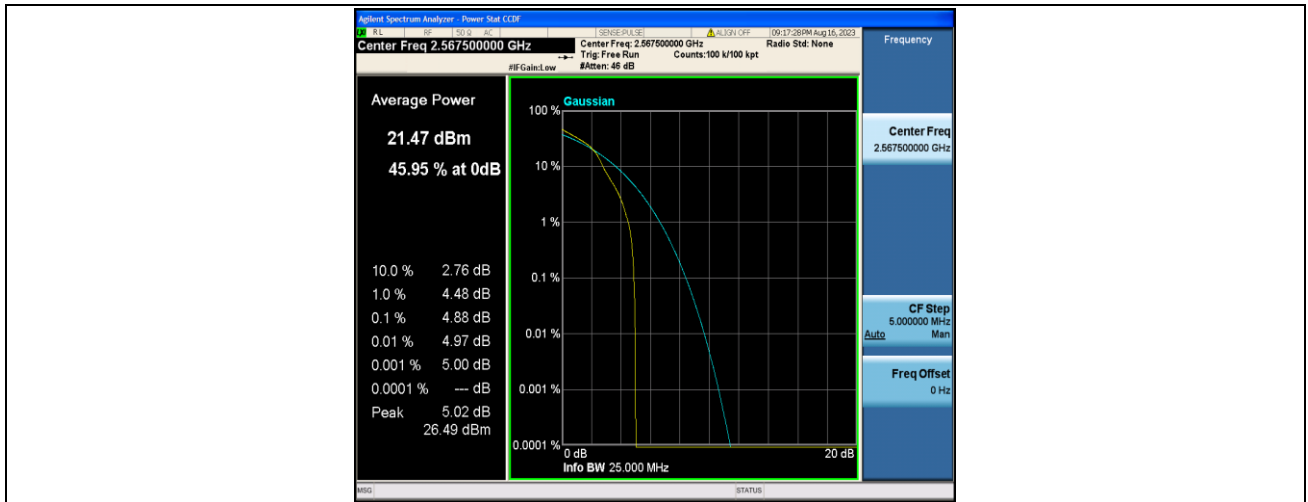

Band7-5MHz-QPSK-21425-1RB#0-PASS

Band7-5MHz-16QAM-21425-1RB#0-PASS