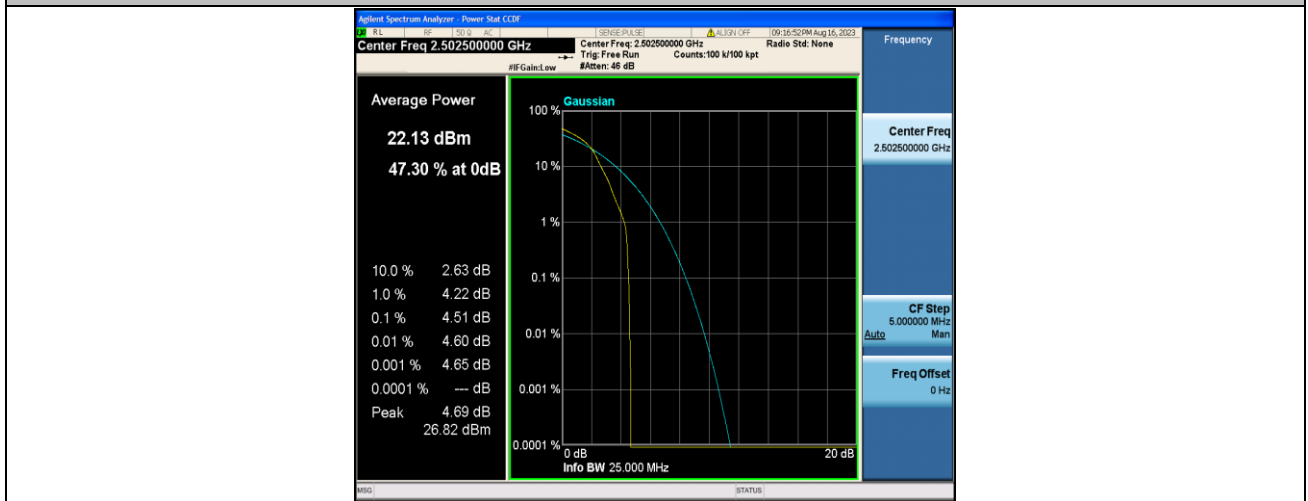

Band7-5MHz-QPSK-20775-1RB#0-PASS

Band7-5MHz-16QAM-20775-1RB#0-PASS