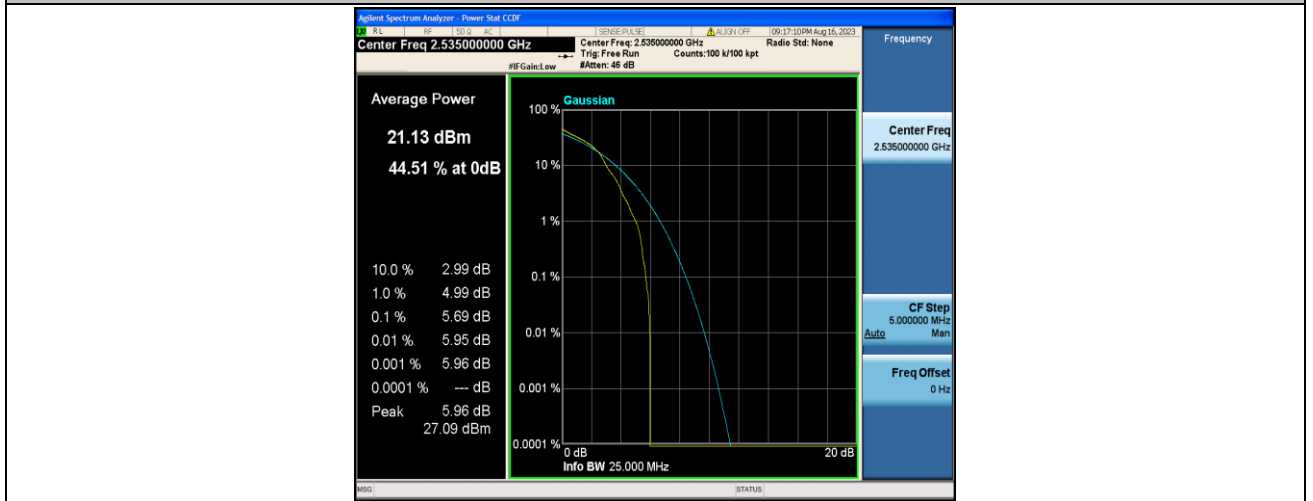

Band7-5MHz-QPSK-20775-1RB#0-PASS

Band7-5MHz-16QAM-20775-1RB#0-PASS

Band7-5MHz-QPSK-20775-25RB#0-PASS

Band7-5MHz-16QAM-20775-25RB#0-PASS

Band7-5MHz-QPSK-21100-1RB#0-PASS

Band7-5MHz-16QAM-21100-1RB#0-PASS

Band7-5MHz-QPSK-21100-25RB#0-PASS