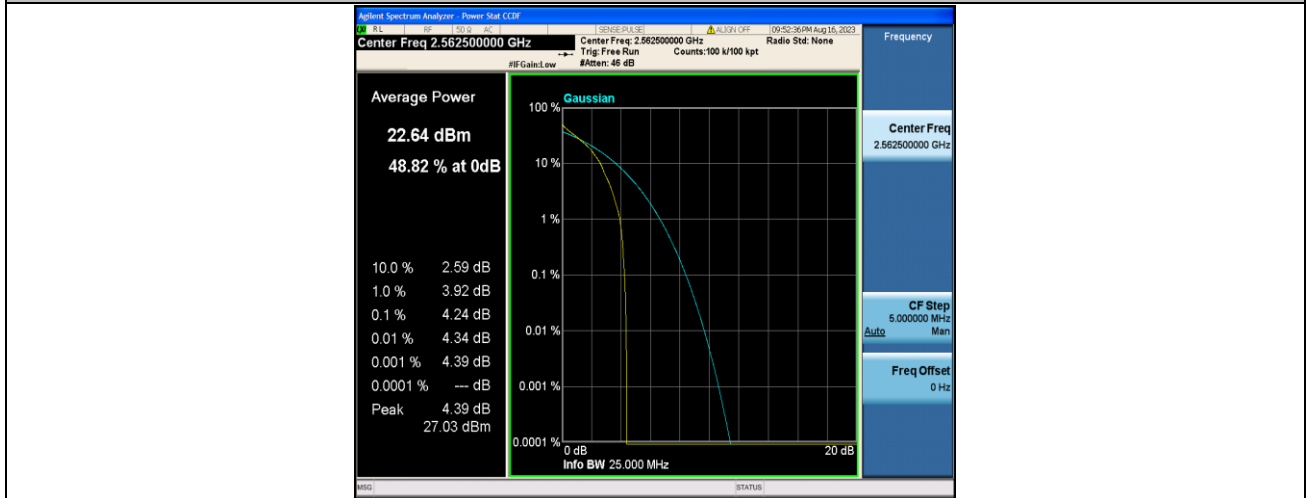

Band7-10MHz-QPSK-21400-50RB#0-PASS

Band7-15MHz-QPSK-20825-1RB#0-PASS

Band7-15MHz-16QAM-20825-1RB#0-PASS

Band7-15MHz-QPSK-21100-1RB#0-PASS

Band7-15MHz-16QAM-21100-1RB#0-PASS

Band7-15MHz-QPSK-21375-1RB#0-PASS