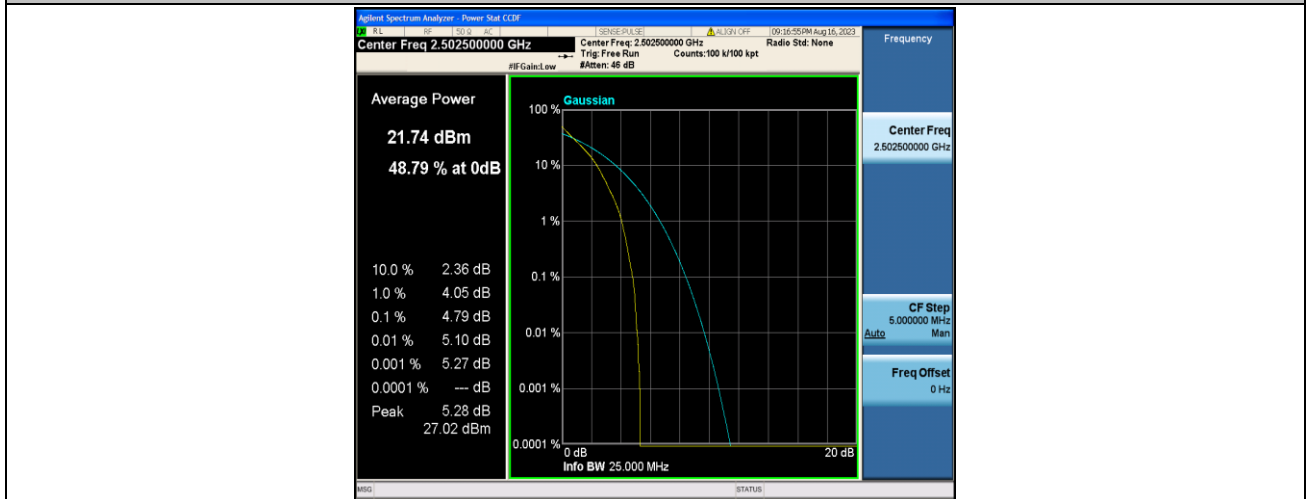

Band7-5MHz-16QAM-20775-1RB#0-PASS

Band7-5MHz-QPSK-20775-25RB#0-PASS