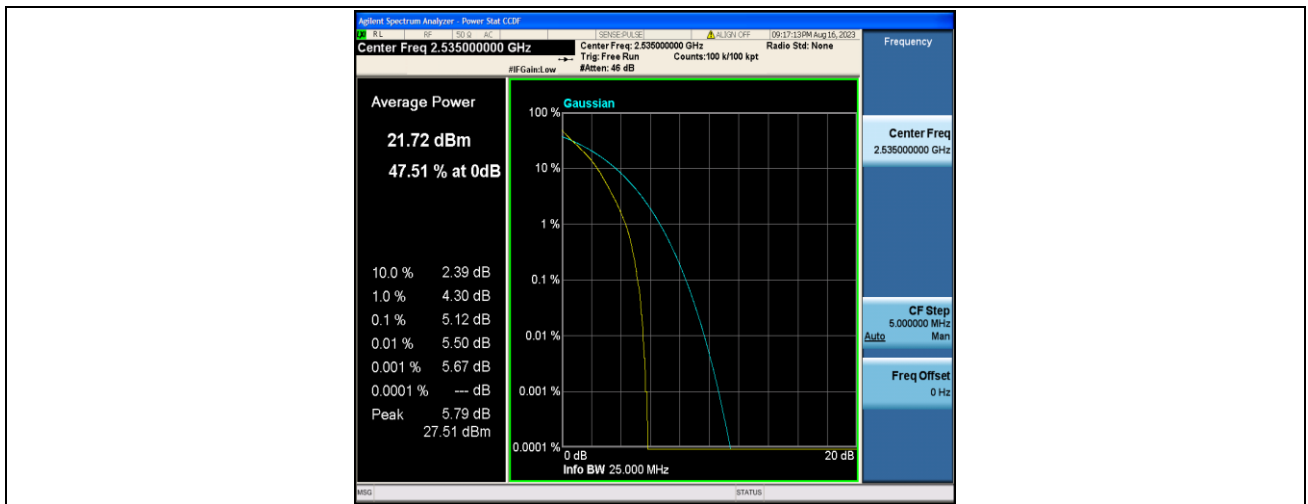

Band7-5MHz-QPSK-20775-1RB#0-PASS

Band7-5MHz-16QAM-20775-1RB#0-PASS

Band7-5MHz-QPSK-20775-25RB#0-PASS

Band7-5MHz-16QAM-20775-25RB#0-PASS

Band7-5MHz-QPSK-21100-1RB#0-PASS

Band7-5MHz-16QAM-21100-1RB#0-PASS

Band7-5MHz-QPSK-21100-25RB#0-PASS