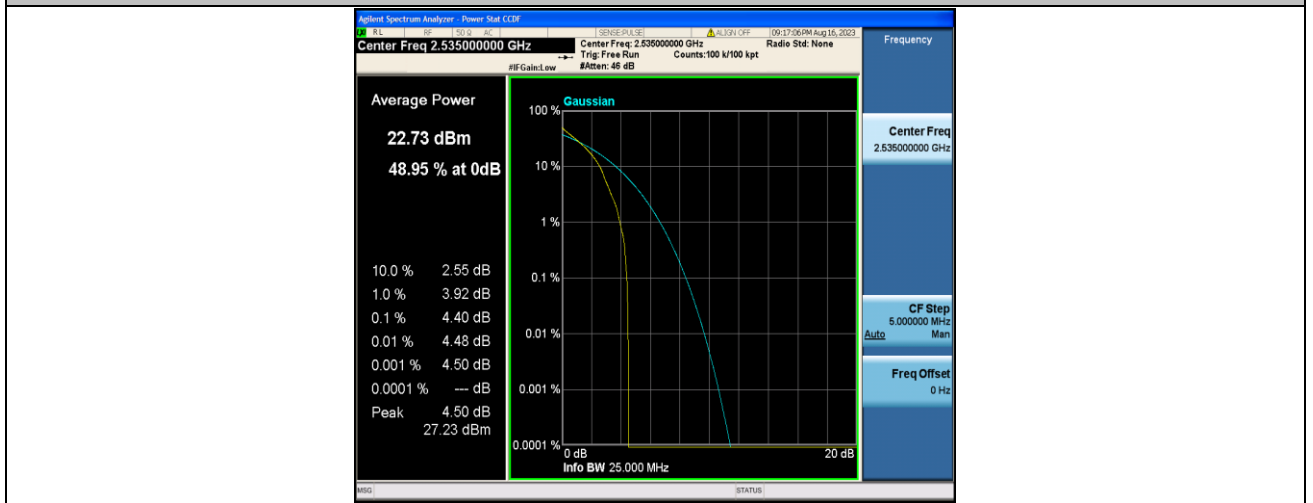

Band7-5MHz-QPSK-20775-1RB#0-PASS

Band7-5MHz-16QAM-20775-1RB#0-PASS

Band7-5MHz-QPSK-20775-25RB#0-PASS

Band7-5MHz-16QAM-20775-25RB#0-PASS

Band7-5MHz-QPSK-21100-1RB#0-PASS

Band7-5MHz-16QAM-21100-1RB#0-PASS

Band7-5MHz-QPSK-21100-25RB#0-PASS