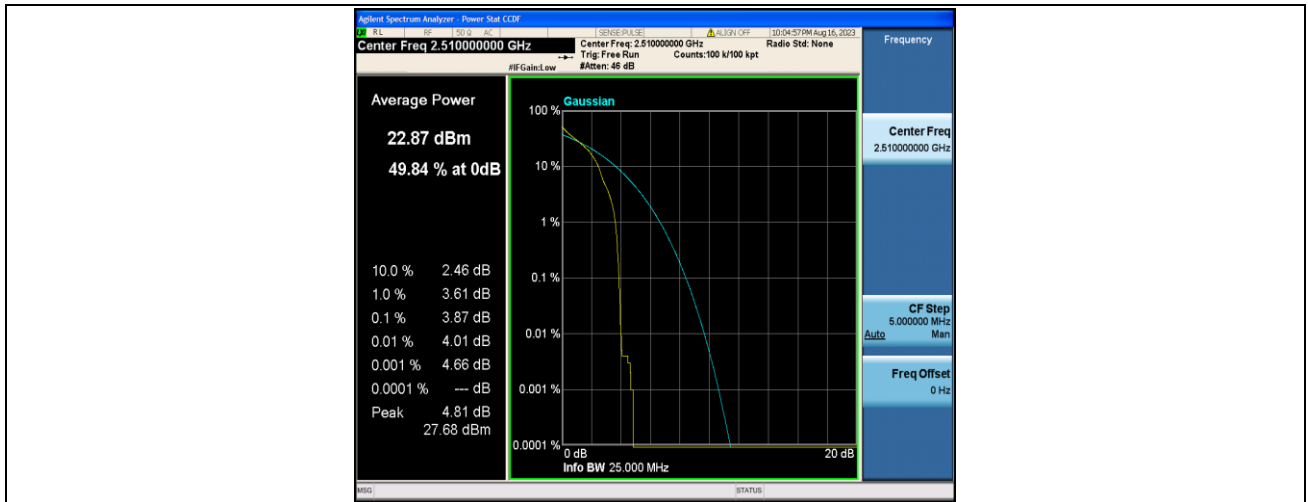

Band7-15MHz-16QAM-21375-1RB#0-PASS

Band7-15MHz-QPSK-20825-75RB#0-PASS

Band7-15MHz-QPSK-21100-75RB#0-PASS

Band7-15MHz-QPSK-21375-75RB#0-PASS

Band7-20MHz-QPSK-20850-1RB#0-PASS

Band7-20MHz-16QAM-20850-1RB#0-PASS