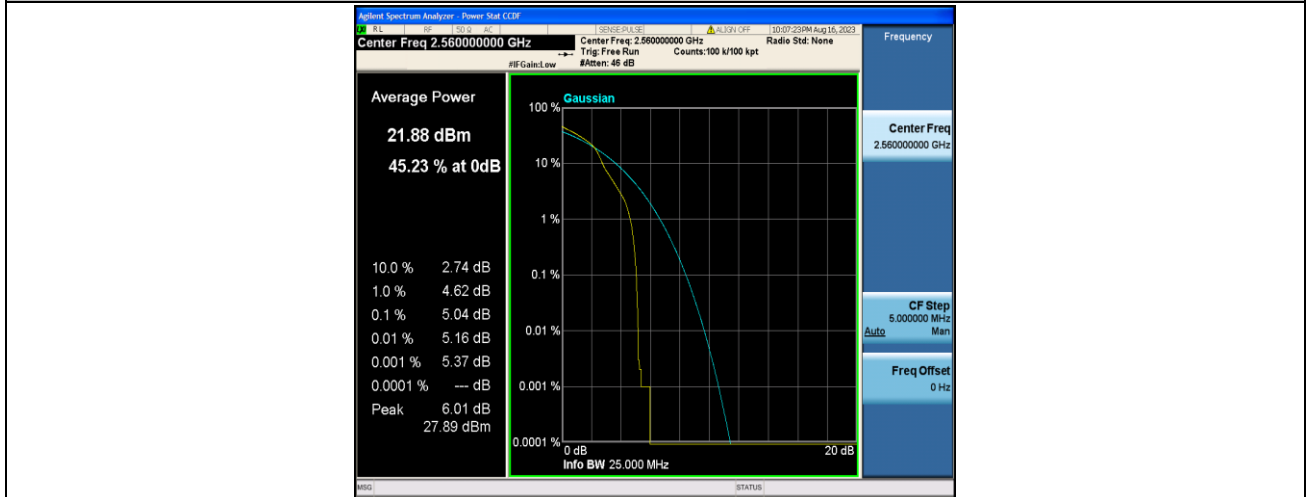

Band7-20MHz-QPSK-21350-1RB#0-PASS

Band7-20MHz-16QAM-21350-1RB#0-PASS