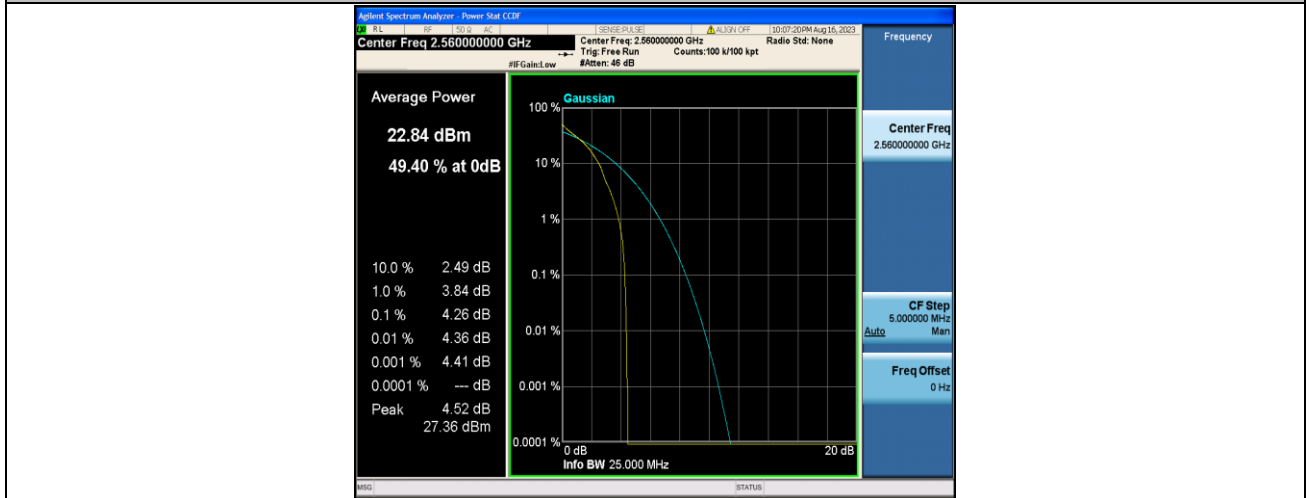

Band7-20MHz-16QAM-21100-1RB#0-PASS

Band7-20MHz-QPSK-21350-1RB#0-PASS