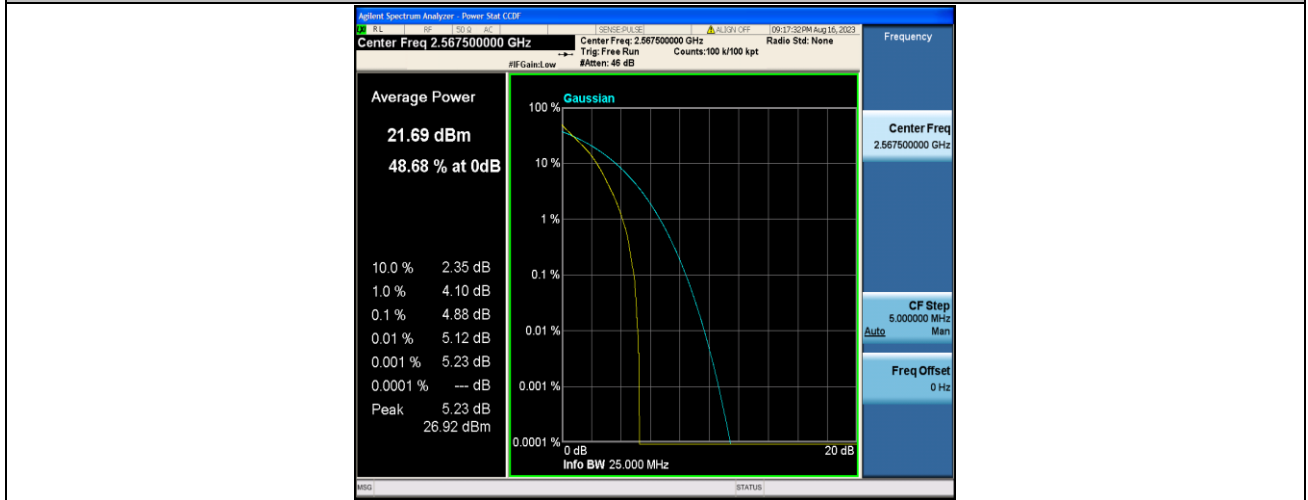

Band7-5MHz-16QAM-21425-1RB#0-PASS

Band7-5MHz-QPSK-21425-25RB#0-PASS