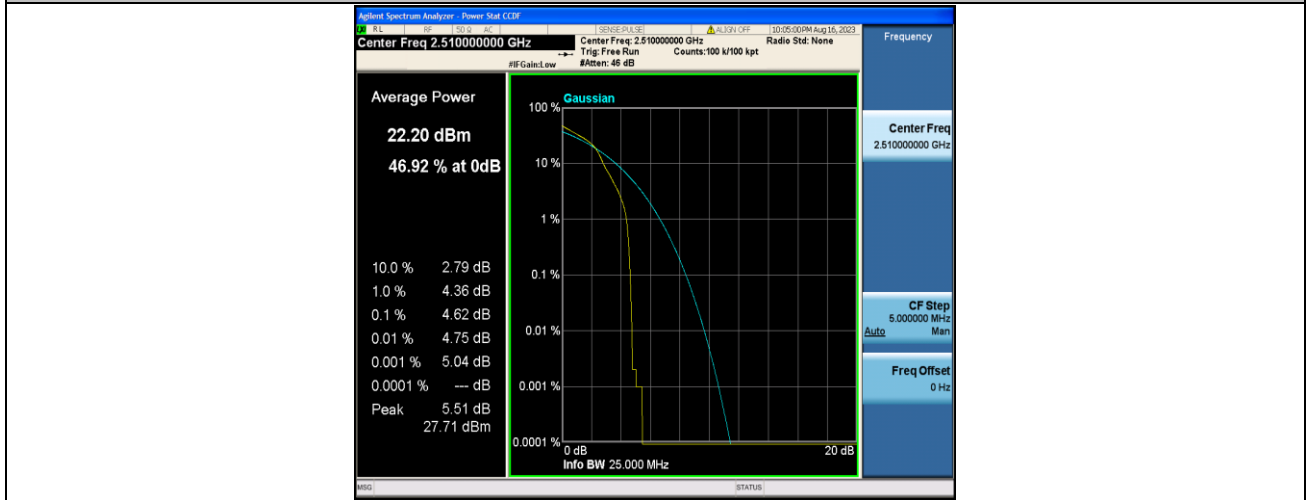

Band7-15MHz-16QAM-21375-1RB#0-PASS

Band7-15MHz-QPSK-20825-75RB#0-PASS

Band7-15MHz-QPSK-21100-75RB#0-PASS

Band7-15MHz-QPSK-21375-75RB#0-PASS

Band7-20MHz-QPSK-20850-1RB#0-PASS

Band7-20MHz-16QAM-20850-1RB#0-PASS