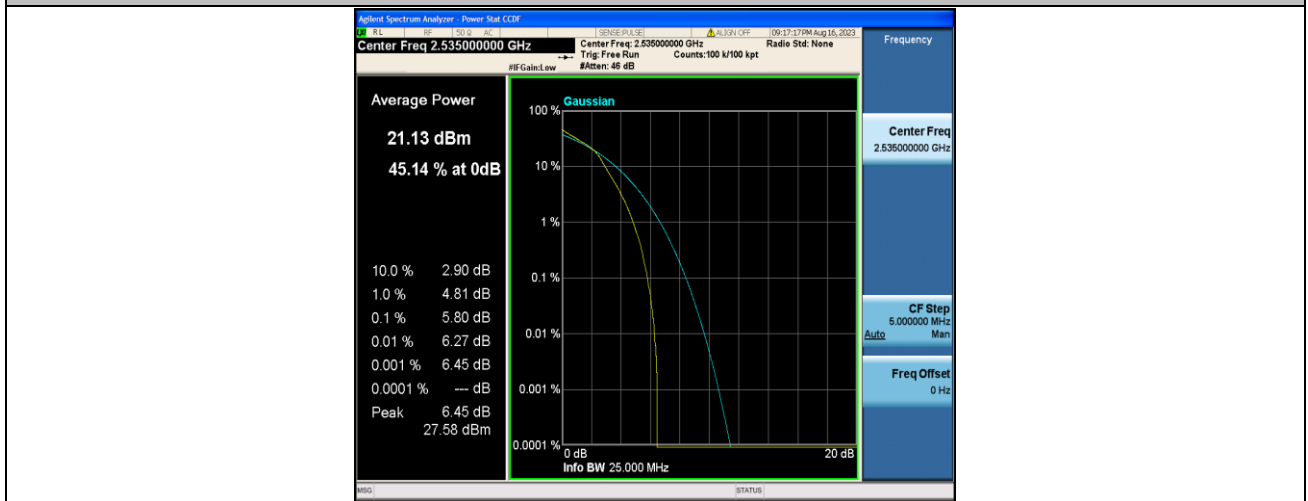

Band7-5MHz-QPSK-20775-1RB#0-PASS

Band7-5MHz-16QAM-20775-1RB#0-PASS

Band7-5MHz-QPSK-20775-25RB#0-PASS

Band7-5MHz-16QAM-20775-25RB#0-PASS

Band7-5MHz-QPSK-21100-1RB#0-PASS

Band7-5MHz-16QAM-21100-1RB#0-PASS

Band7-5MHz-QPSK-21100-25RB#0-PASS