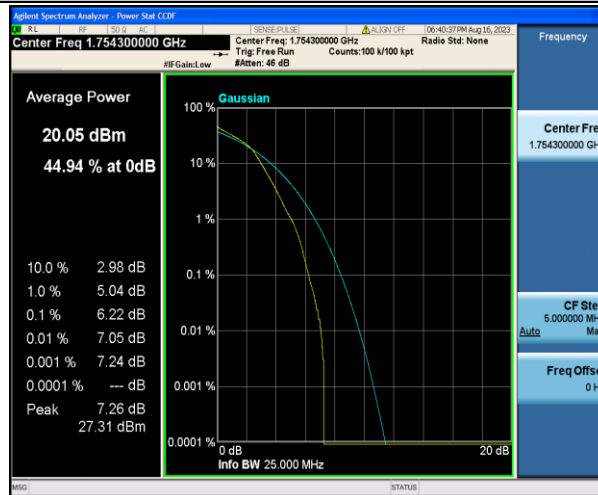

Band4-1.4MHz-QPSK-20393-6RB#0-PASS

Band4-1.4MHz-16QAM-20393-6RB#0-PASS