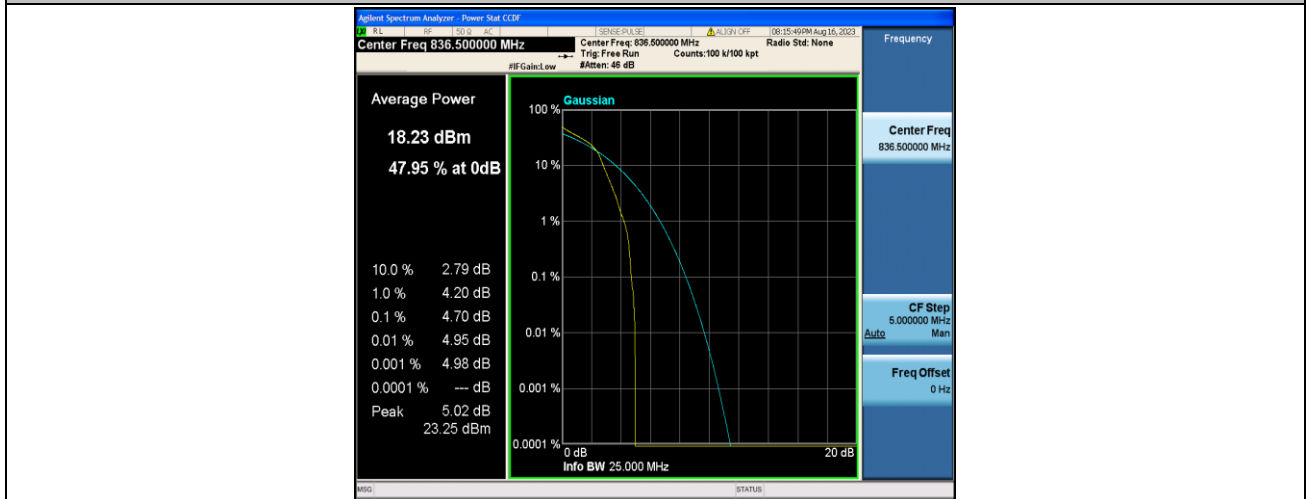

Band5-1.4MHz-QPSK-20525-1RB#0-PASS

Band5-1.4MHz-16QAM-20525-1RB#0-PASS