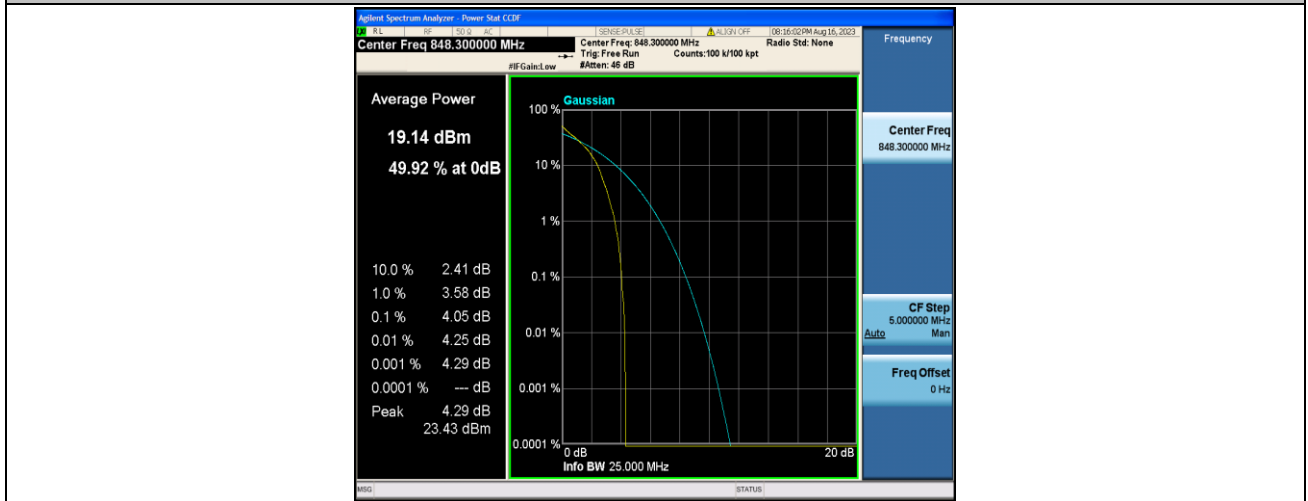

Band5-1.4MHz-16QAM-20407-6RB#0-PASS

Band5-1.4MHz-QPSK-20525-1RB#0-PASS

Band5-1.4MHz-16QAM-20525-1RB#0-PASS

Band5-1.4MHz-QPSK-20525-6RB#0-PASS

Band5-1.4MHz-16QAM-20525-6RB#0-PASS

Band5-1.4MHz-QPSK-20643-1RB#0-PASS