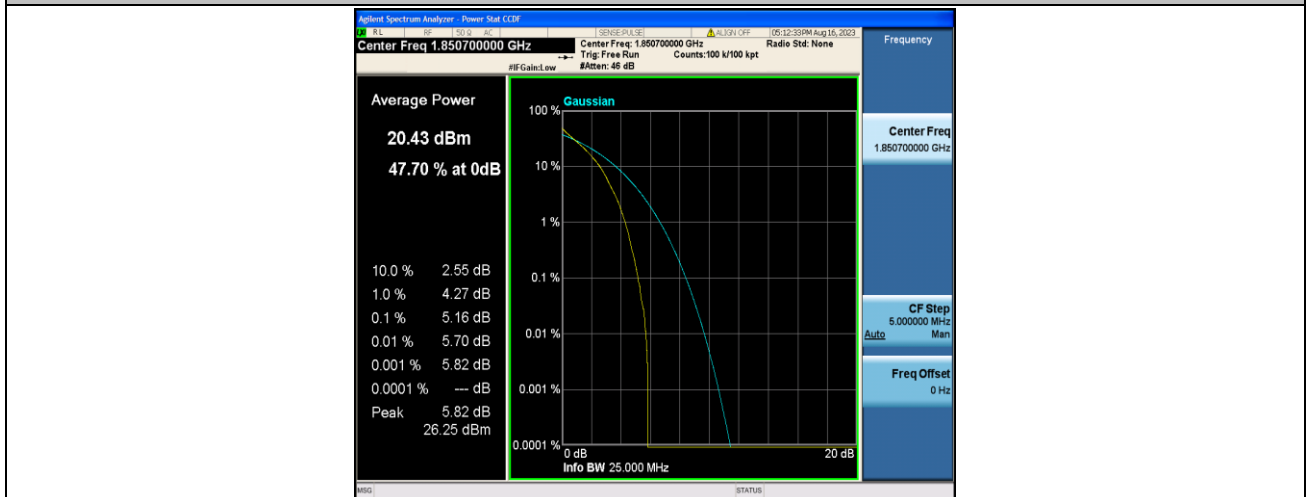

Band2-1.4MHz-QPSK-18607-6RB#0-PASS