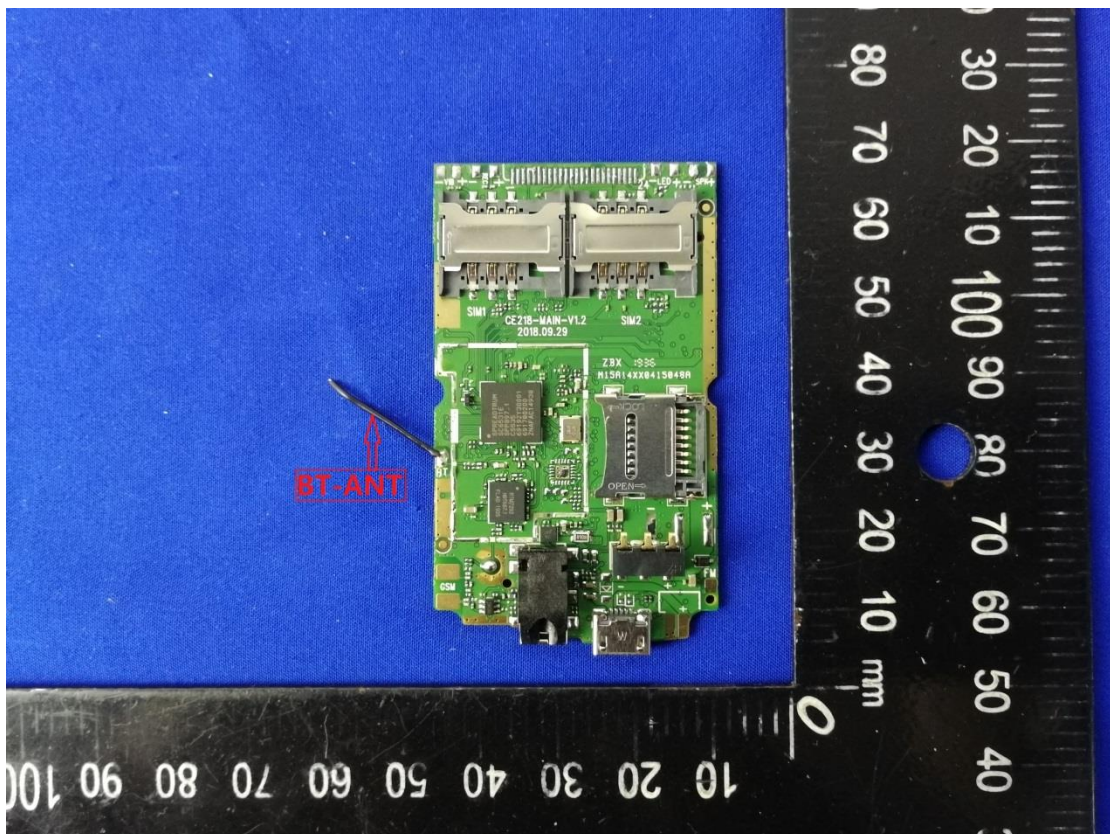

# EUT Photos (Model: A001)

# SAR Test Setup Photos

## Body

Front side (10mm)

Back side(10mm)