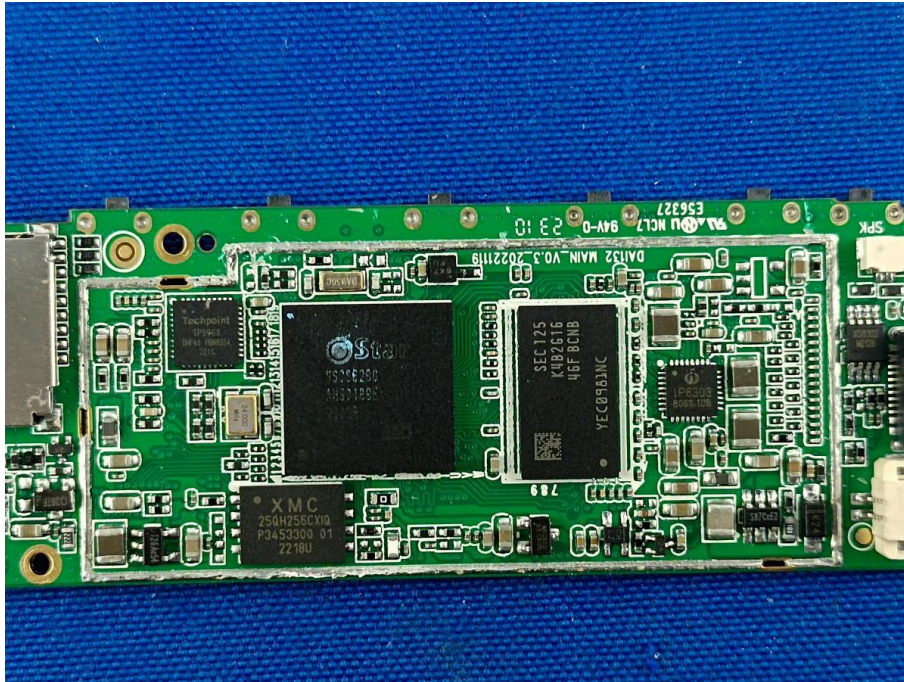

Photographs of the EUT

Model: M550 Pro

Internal

C34:

Internal