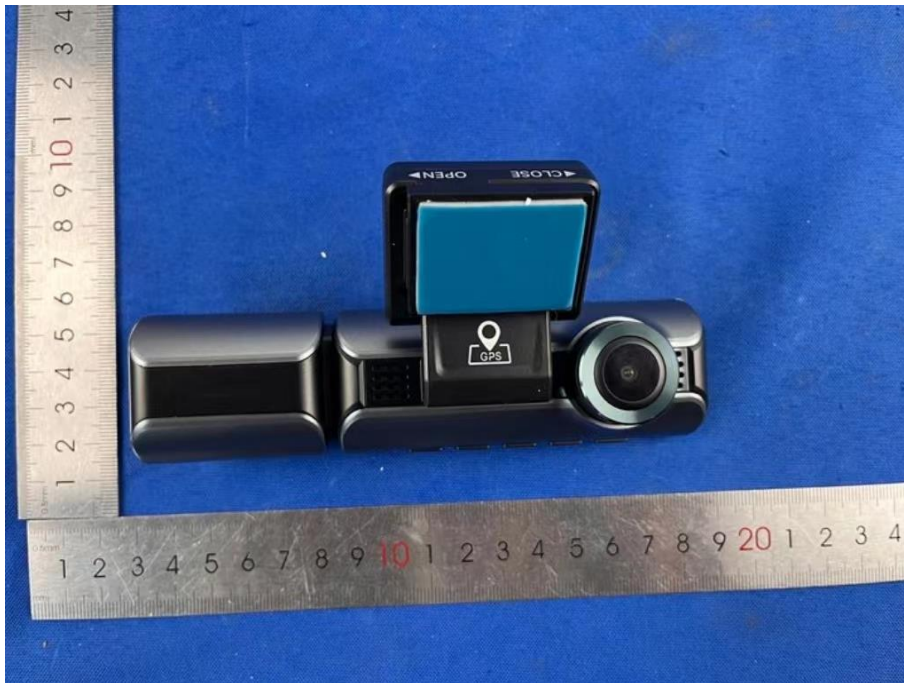

Photographs of the EUT

**Model: M550 Pro**

External

C34: