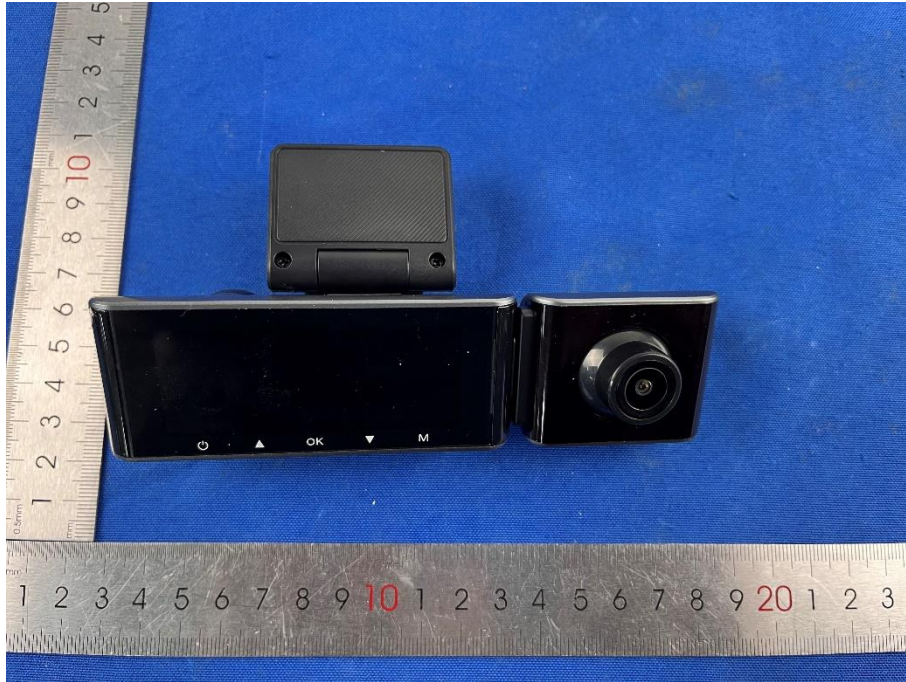

Photographs of the EUT

**Model: M550 Pro**

External

C34: