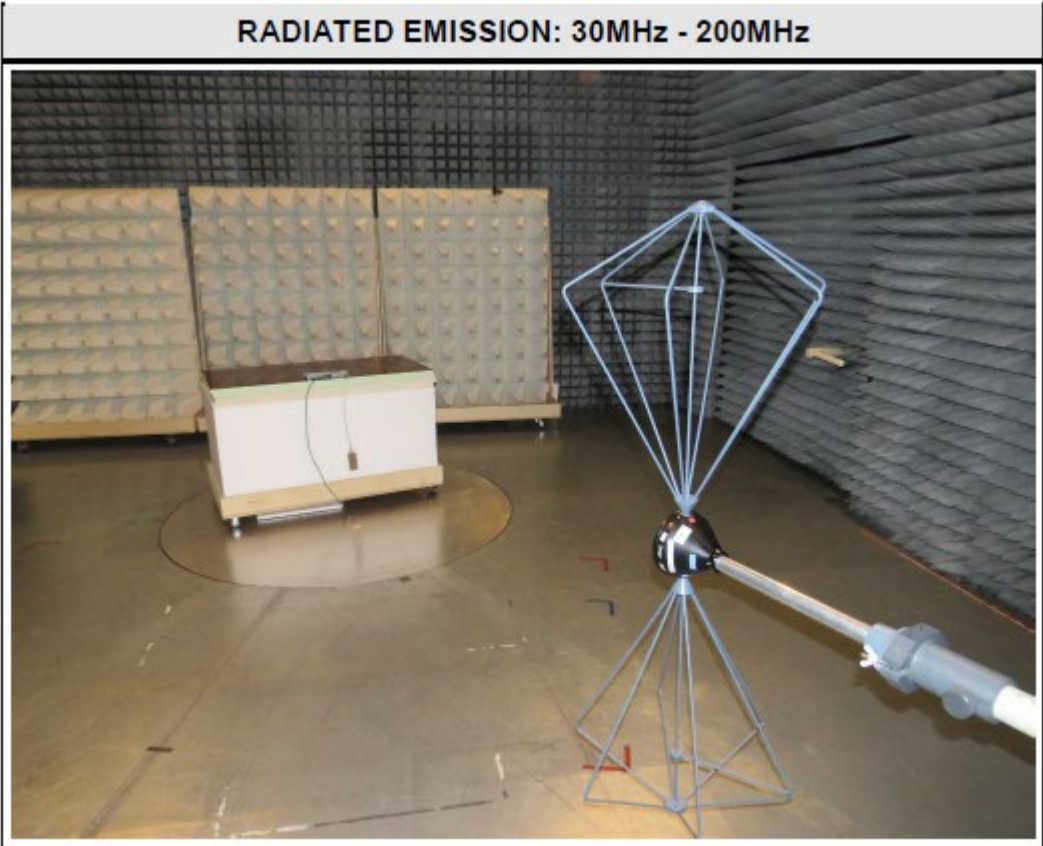

G0M-2007-9162

FCC ID: 2ASWU-PS7

RADIATED EMISSION: 200 MHz - 1000MHz

RADIATED EMISSION: 1GHz - 5GHz