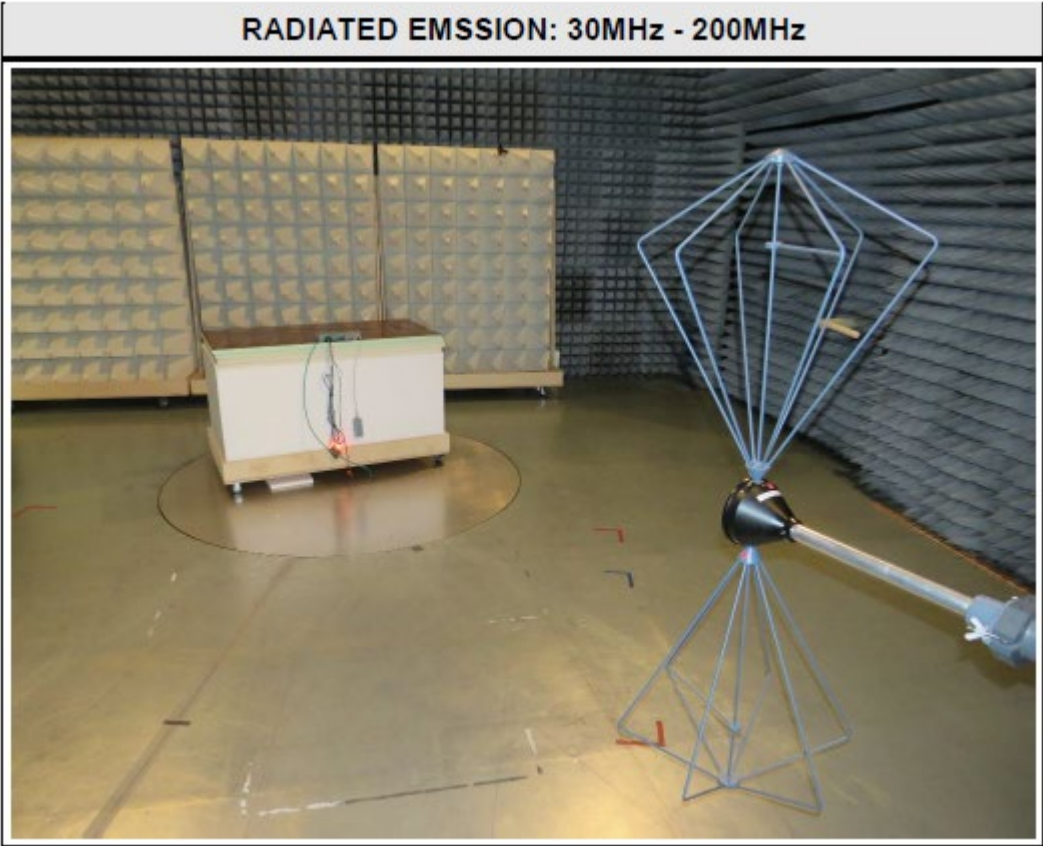

G0M-2007-9163

FCC ID: 2ASWU-PS6

RADIATED EMSSION: 200MHz - 1GHz

RADIATED EMSSION: 1GHz - 5GHz

CONDUCTED EMISSION: 24VDC

CONDUCTED EMISSION: PoE