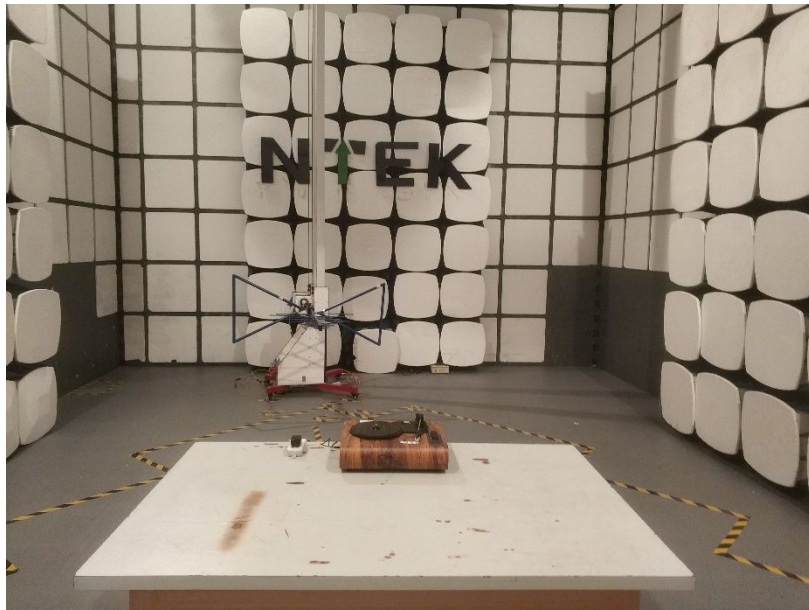

adiated Measurement Photos  
\_ FCC ID: 2ASWF-1689

## Conducted Measurement Photos