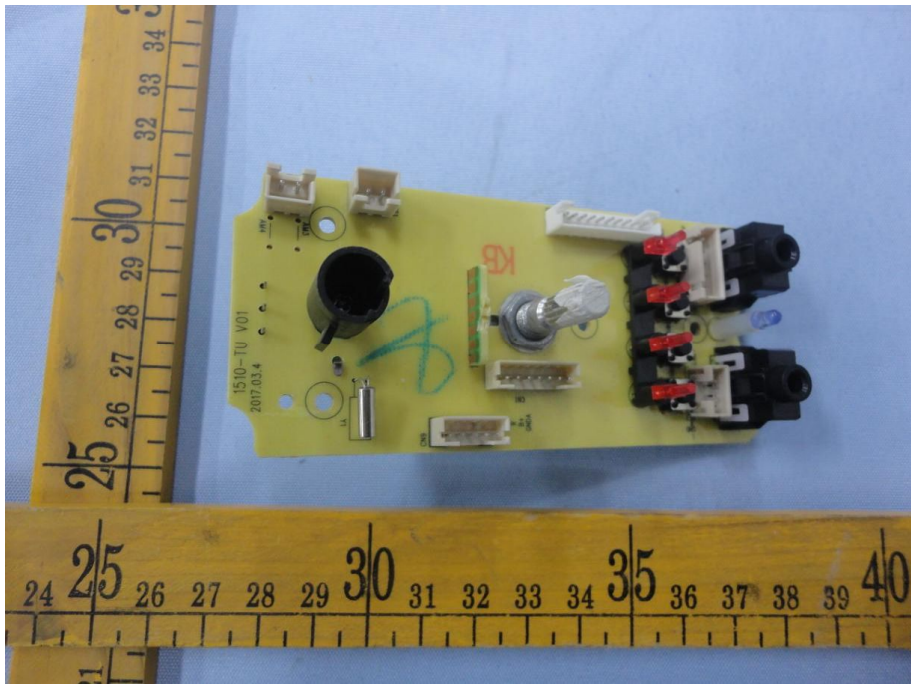

ATTACHMENT PHOTOGRAPHS OF EUT
FCC ID: 2ASWF-1689
Photo 1

Photo 2

Photo 3

Photo 4

Antenna

Photo 5

Photo 6

Photo 7