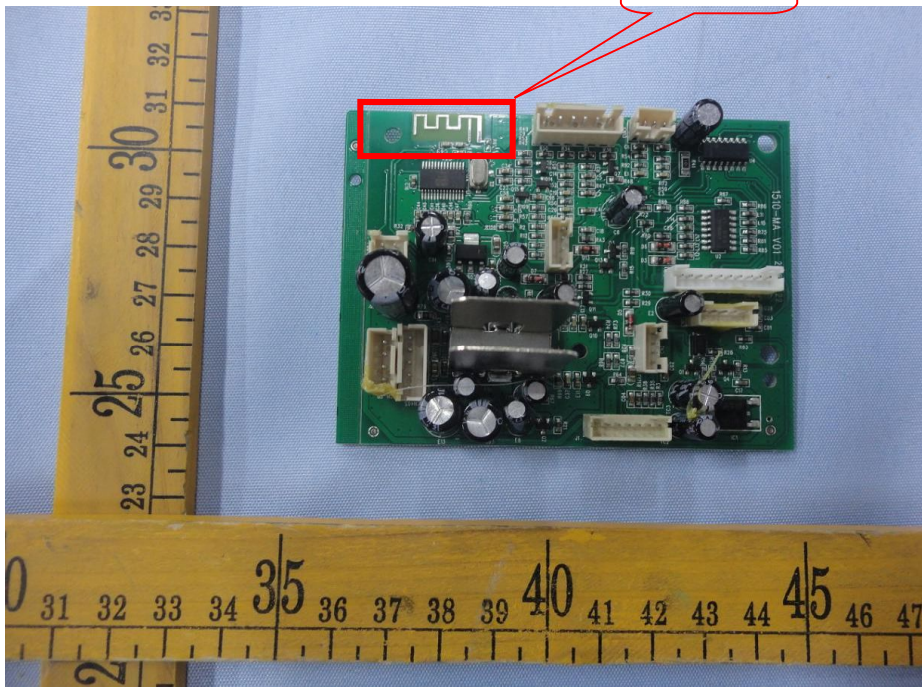

ATTACHMENT PHOTOGRAPHS OF EUT
FCC ID: 2ASWF-1689
Photo 1

Photo 2

Photo 3

Photo 4

Antenna

Photo 5

Photo 6

Photo 7