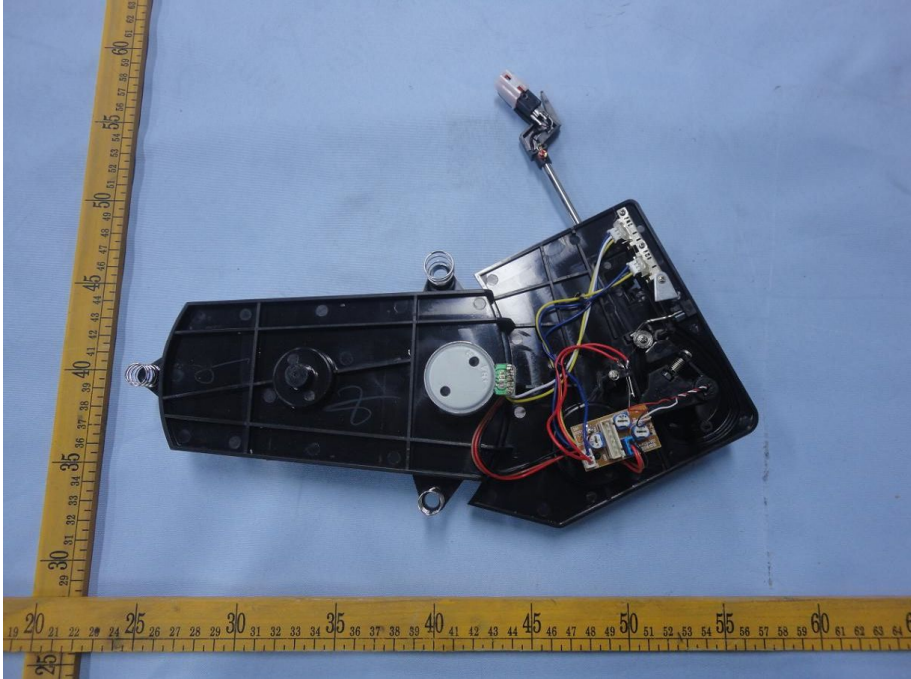

ATTACHMENT PHOTOGRAPHS OF EUT
FCC ID: 2ASWF-1689
Photo 1

Photo 2

Photo 3

Photo 4

Antenna

Photo 5

Photo 6

Photo 7