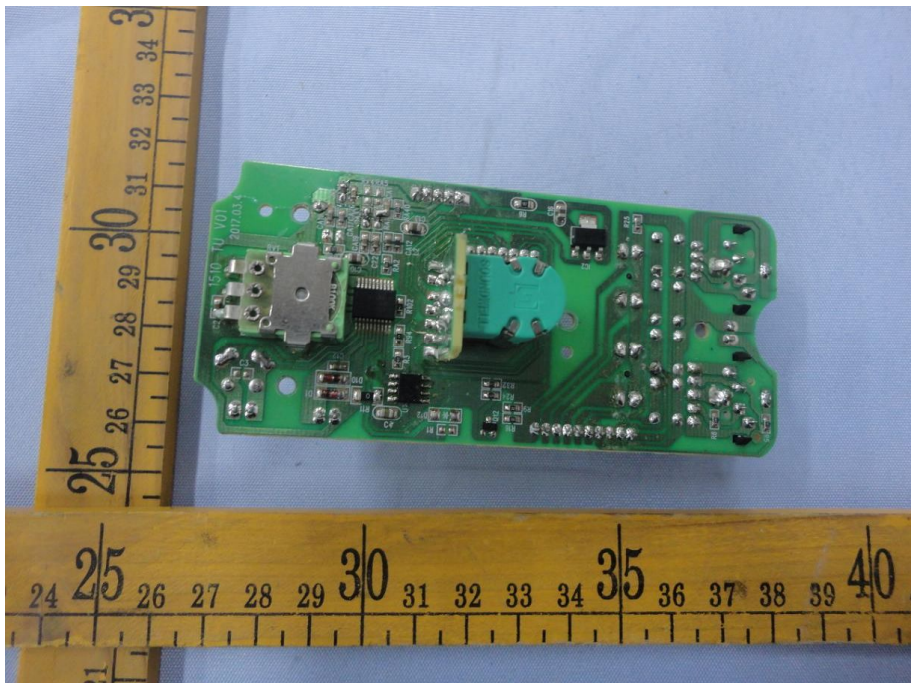

ATTACHMENT PHOTOGRAPHS OF EUT
FCC ID: 2ASWF-1689
Photo 1

Photo 2

Photo 3

Photo 4

Antenna

Photo 5

Photo 6

Photo 7