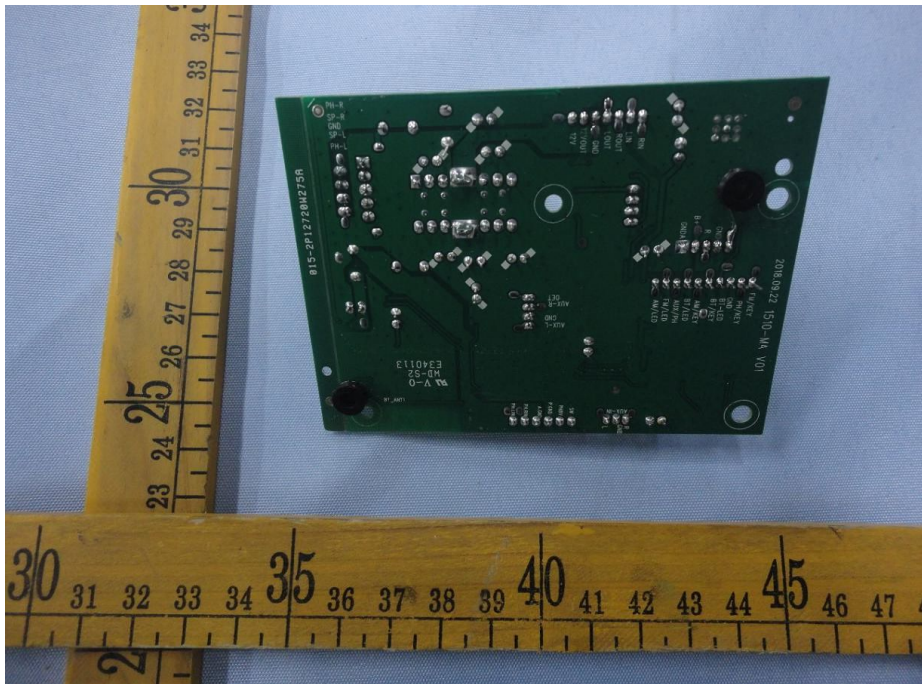

ATTACHMENT PHOTOGRAPHS OF EUT
FCC ID: 2ASWF-1689
Photo 1

Photo 2

Photo 3

Photo 4

Antenna

Photo 5

Photo 6

Photo 7