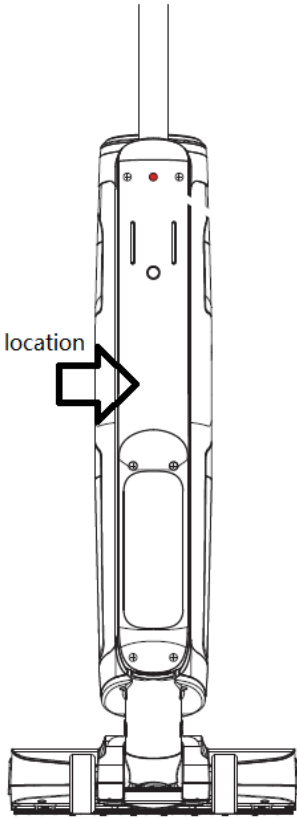

**tineco**  
Smart Cordless Hard Floor Cleaner

Model: FW05CA0001 **IPX4** **BC** **UL** US  
Voltage: 21.6V === LISTED E251471  
Rating Power: 220W **FC**  
FCC ID: 2ASWB-FS3  
IC: 24918-FS3  
For use only with TINECO charger YLJX II BY-T260100  
Utiliser seulement TINECO chargeur YLJX II BY-T260100  
Made in China 2019.01

55mm

37mm

■ Pantone 427c

Label location

FOUR-COLOR PROCESS

PANTONE COLOR

批准