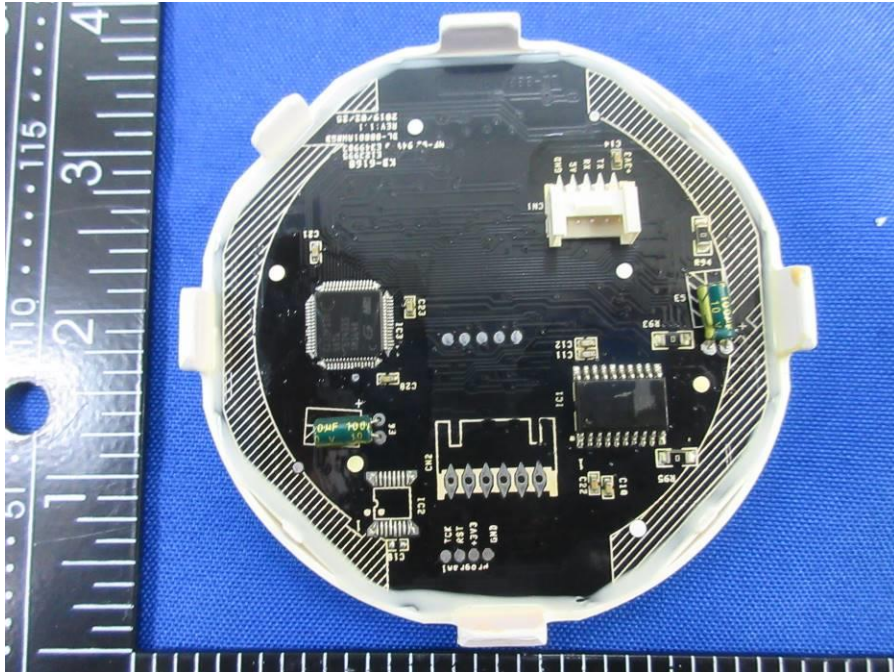

Appendix II

Internal Photographs

MODEL NUMBER: FW05US0001

Open View of EUT

Internal View of EUT-1

Internal View of EUT-2

Internal View of EUT-3

Internal View of EUT-4

Internal View of EUT-5

Internal View of EUT-6

Internal View of EUT-7

Internal View of EUT-8

Internal View of EUT-9

Internal View of EUT-10

Internal View of EUT-11

Internal View of EUT-12

Internal View of EUT-13

Internal View of EUT-14

Internal View of EUT-15

RF Module location