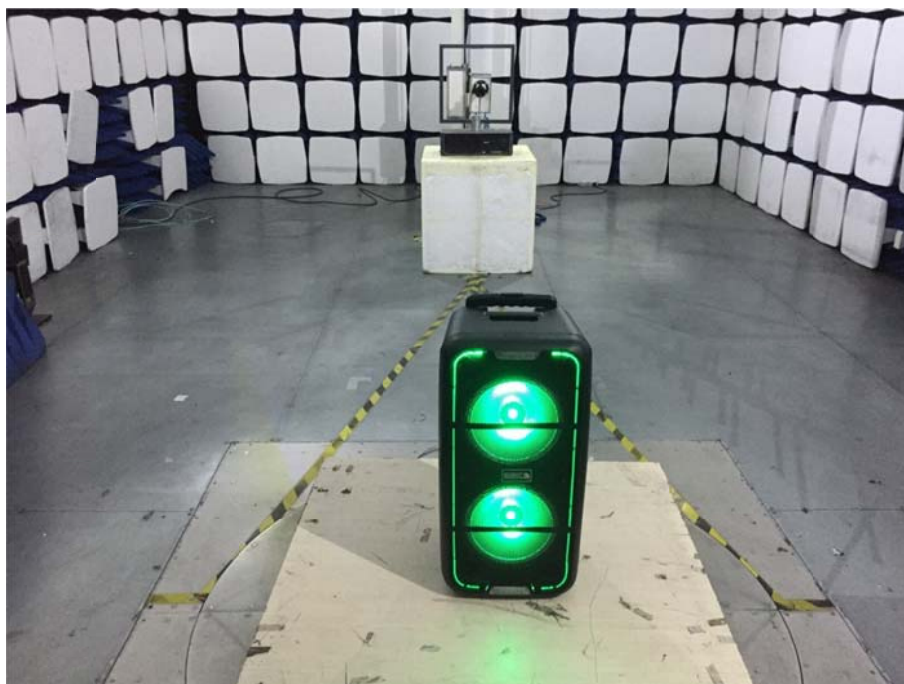

EXHIBIT 4 - TEST SETUP PHOTOGRAPHS

Conducted Emission Test Setup

Radiation Emission Test Setup (Below 30MHz)

Radiation Emission Test Setup (30MHz to 1GHz)

Radiation Emission Test Setup (1GHz to 18GHz)

Radiation Emission Test Setup (Above 18GHz)