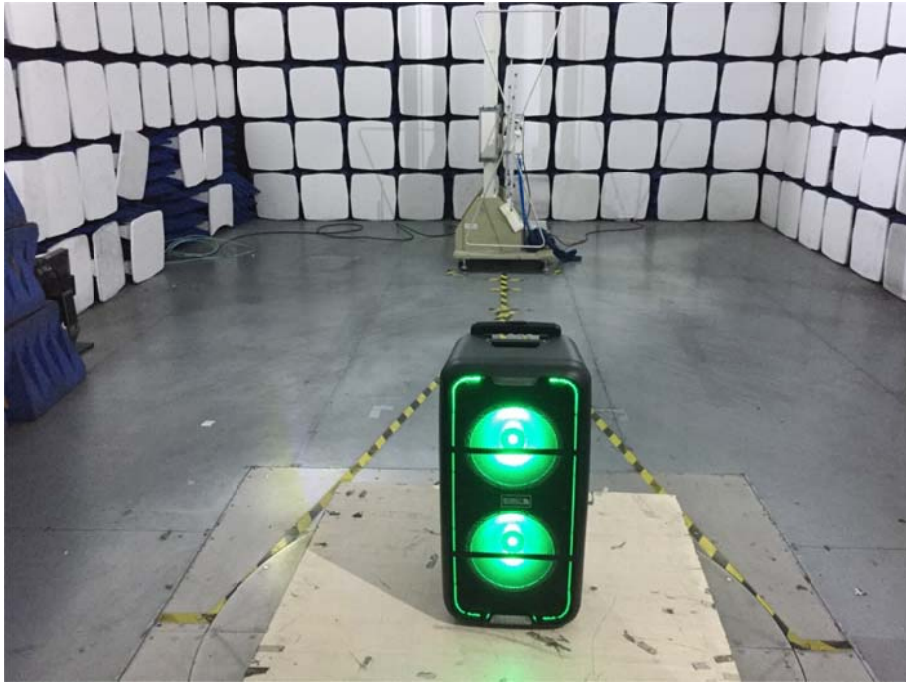

EXHIBIT 4 - TEST SETUP PHOTOGRAPHS

Conducted Emission Test Setup

Radiation Emission Test Setup (Below 30MHz)

Radiation Emission Test Setup (30MHz to 1GHz)

Radiation Emission Test Setup (1GHz to 18GHz)

Radiation Emission Test Setup (Above 18GHz)