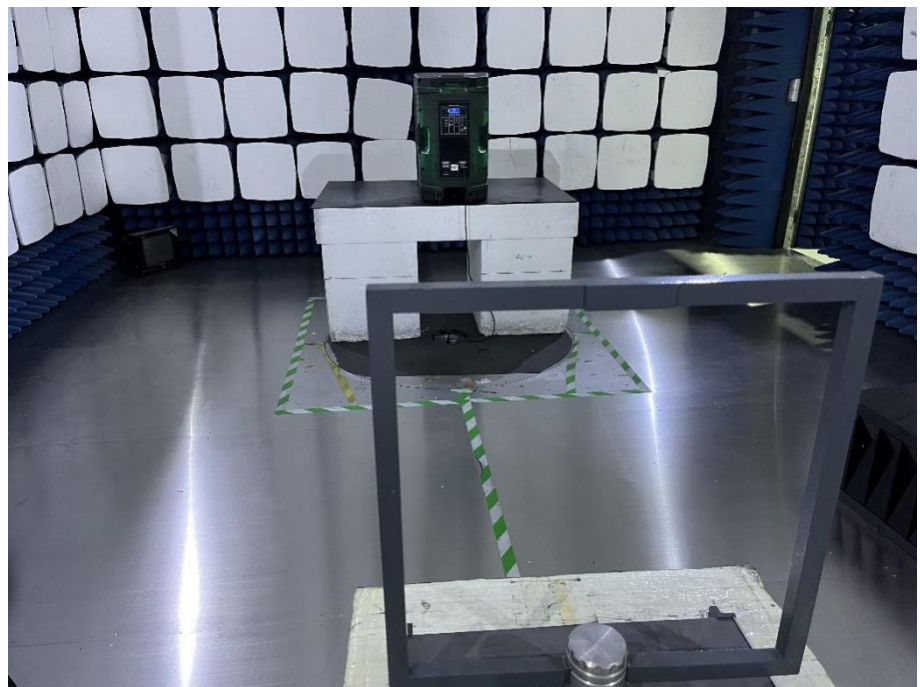

EXHIBIT 4 - TEST SETUP PHOTOGRAPHS

Conducted Emission Test Setup

Radiation Emission Test Setup (Below 30MHz)

Radiation Emission Test Setup (30MHz to 1GHz)

Radiation Emission Test Setup (1GHz to 18GHz)

**Radiation Emission Test
Setup (Above 18GHz)**