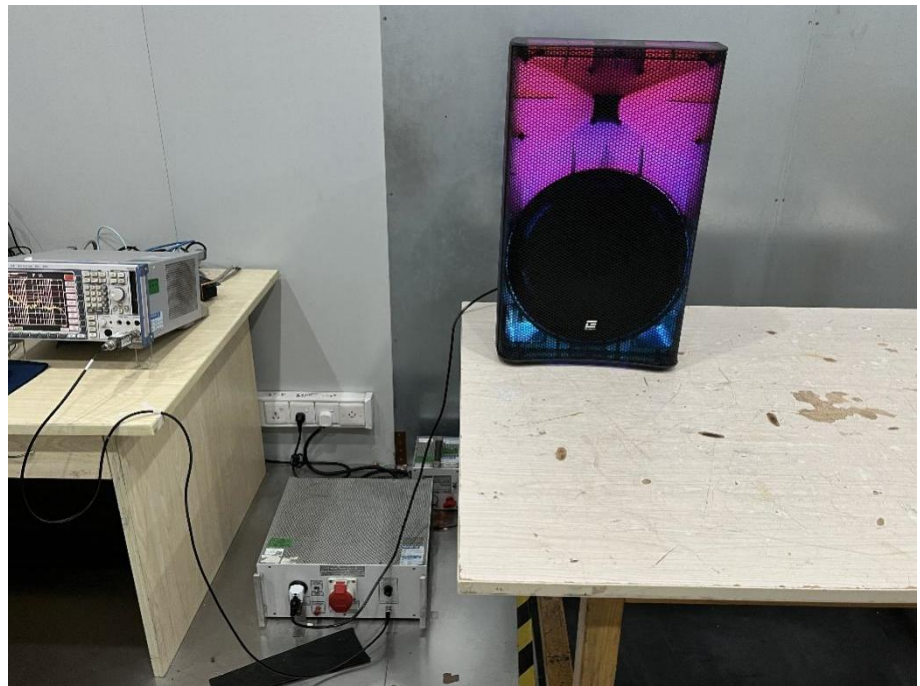

EXHIBIT 4 - TEST SETUP PHOTOGRAPHS

Conducted Emission Test Setup

Radiation Emission Test Setup (Below 30MHz)

Radiation Emission Test Setup (30MHz to 1GHz)

Radiation Emission Test Setup (1GHz to 18GHz)

**Radiation Emission Test
Setup (Above 18GHz)**