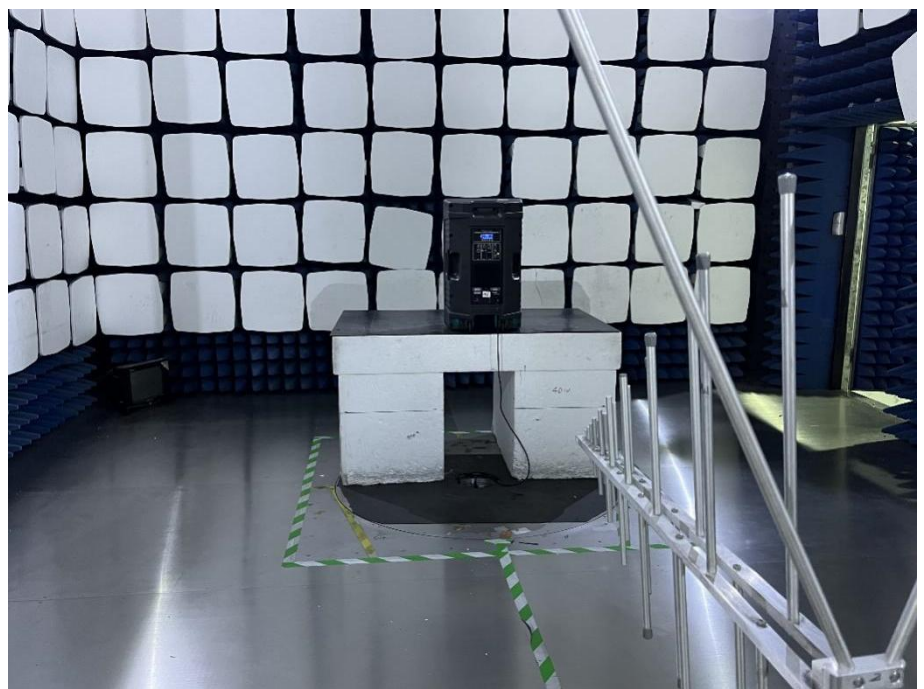

EXHIBIT 4 - TEST SETUP PHOTOGRAPHS

Conducted Emission Test Setup

Radiation Emission Test Setup (Below 30MHz)

Radiation Emission Test Setup (30MHz to 1GHz)

Radiation Emission Test Setup (1GHz to 18GHz)

**Radiation Emission Test
Setup (Above 18GHz)**