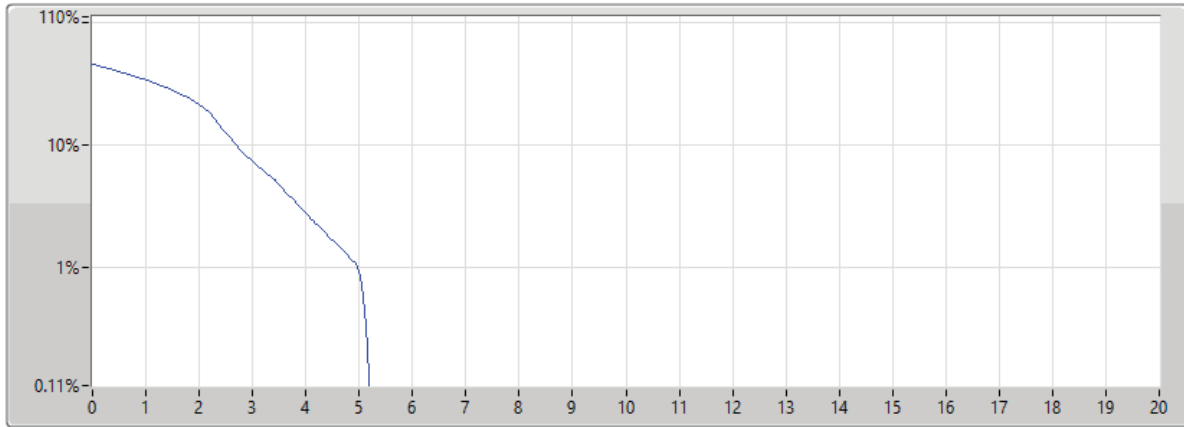

Band 66_LTE_15MHz_Nss1,64QAM_1TX

PAPR

1745MHz_64QAM_RB 1,#RB M

06/03/2024

Freq (MHz)	MBW(Hz)	0.1%	Margin(dB)	Limit(dB)	Port
1745	15M	5.19	-7.81	13.00	1