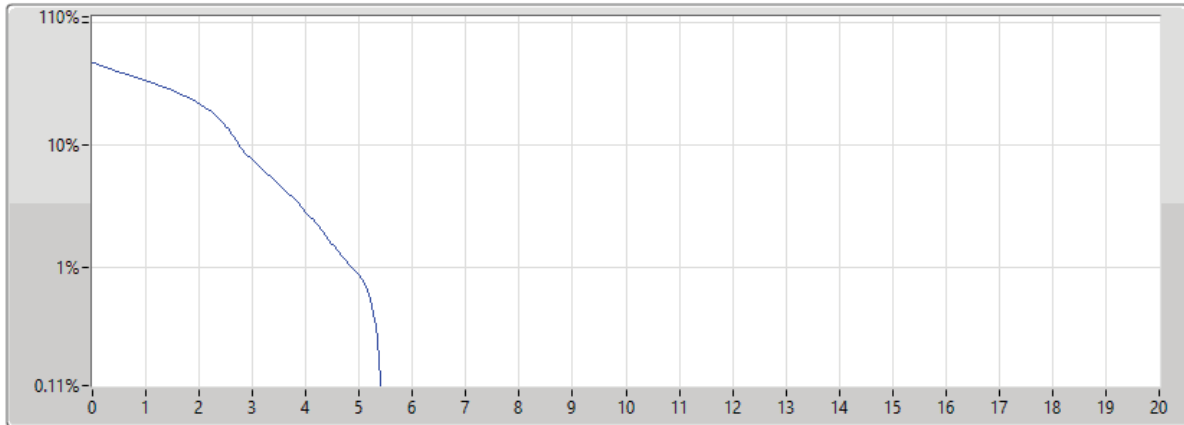

Band 66_LTE_1.4MHz_Nss1,64QAM_1TX

PAPR

1745MHz_64QAM_RB 1,#RB M

06/03/2024

Freq (MHz)	MBW(Hz)	0.1%	Margin(dB)	Limit(dB)	Port
1745	1M	5.39	-7.61	13.00	1

Band 66_LTE_1.4MHz_Nss1,64QAM_1TX

PAPR