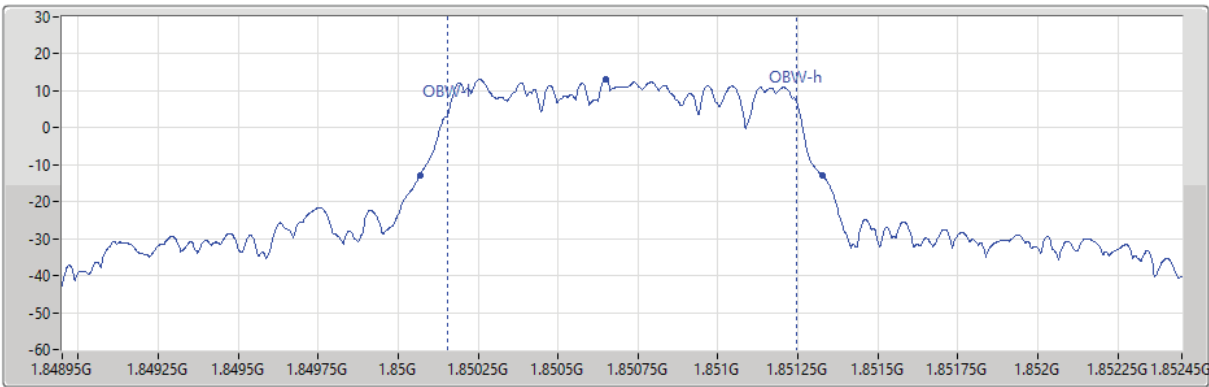

Band 2_LTE_1.4MHz_Nss1,QPSK_1TX
1850.7MHz_QPSK_RB 6,#RB 0

EBW

06/03/2024

Port 1

26dB(Hz)	Fl-26dB(Hz)	Fh-26dB(Hz)	OBW(Hz)	Fl-OBW(Hz)	Fh-OBW(Hz)	Port	CF(Hz)	Span(Hz)	RBW(Hz)	VBW(Hz)
1.257M	1.850068G	1.851325G	1.095M	1.850153G	1.851247G	1	1.8507G	3.5M	30k	100k