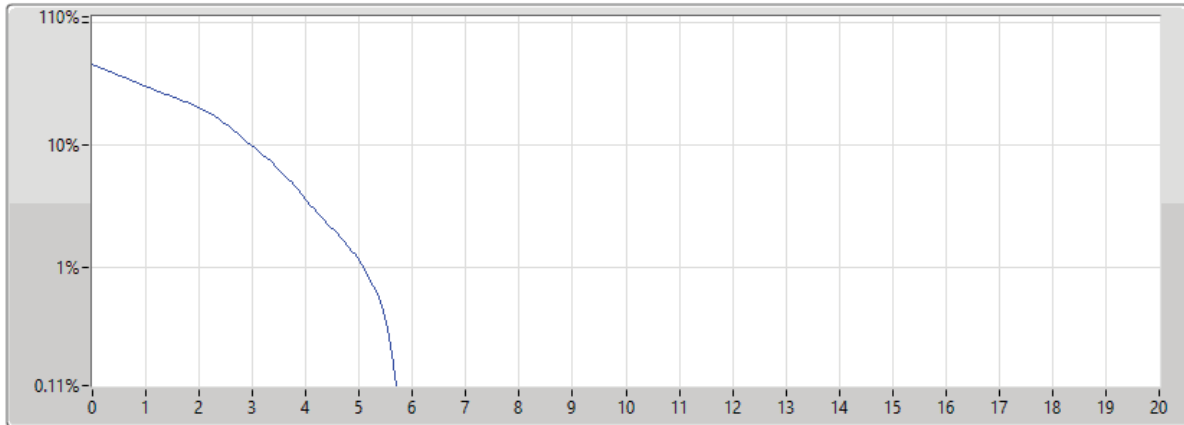

Band 66_LTE_1.4MHz_Nss1,16QAM_1TX

PAPR

1745MHz_16QAM_RB 3,#RB M

06/03/2024

Freq (MHz)	MBW(Hz)	0.1%	Margin(dB)	Limit(dB)	Port
1745	1M	5.71	-7.29	13.00	1

Band 66_LTE_1.4MHz_Nss1,16QAM_1TX

PAPR