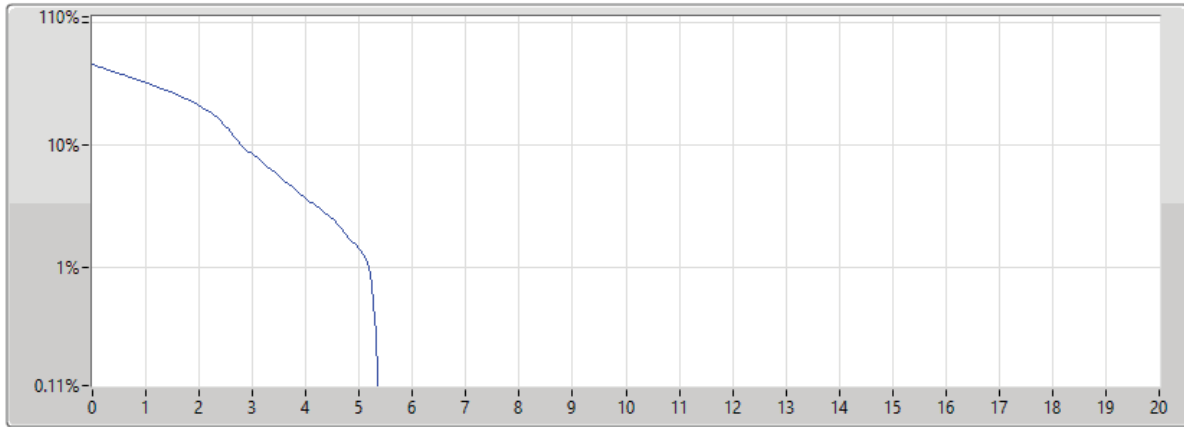

Band 66_LTE_5MHz_Nss1,64QAM_1TX

PAPR

1745MHz_64QAM_RB 1,#RB M

06/03/2024

Freq (MHz)	MBW(Hz)	0.1%	Margin(dB)	Limit(dB)	Port
1745	5M	5.36	-7.64	13.00	1

Band 66_LTE_5MHz_Nss1,64QAM_1TX

PAPR