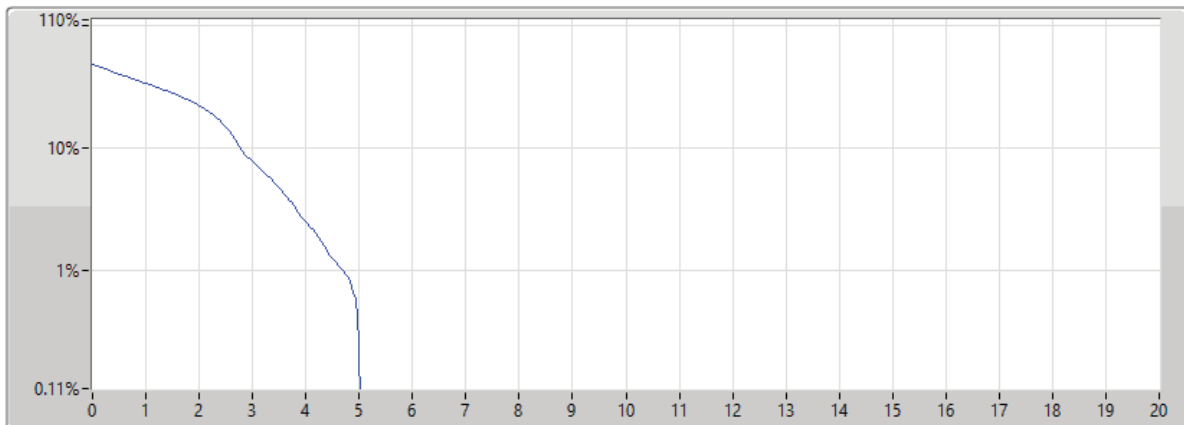

Band 66_LTE_5MHz_Nss1,64QAM_1TX

PAPR

1777.5MHz_64QAM_RB 1,#RB M

06/03/2024

Freq (MHz)	MBW(Hz)	0.1%	Margin(dB)	Limit(dB)	Port
1777.5	5M	5.01	-7.99	13.00	1