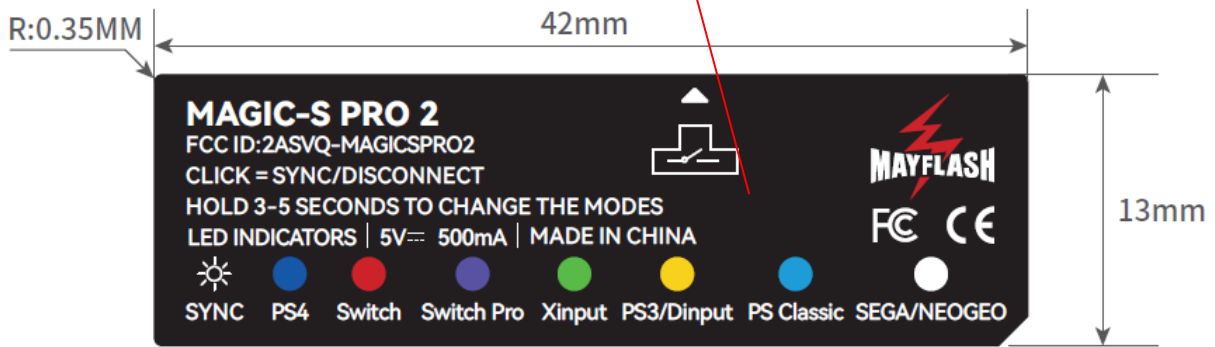

Label Location

MAGIC-NS 2 贴纸80g铜版纸带背胶

Label Location