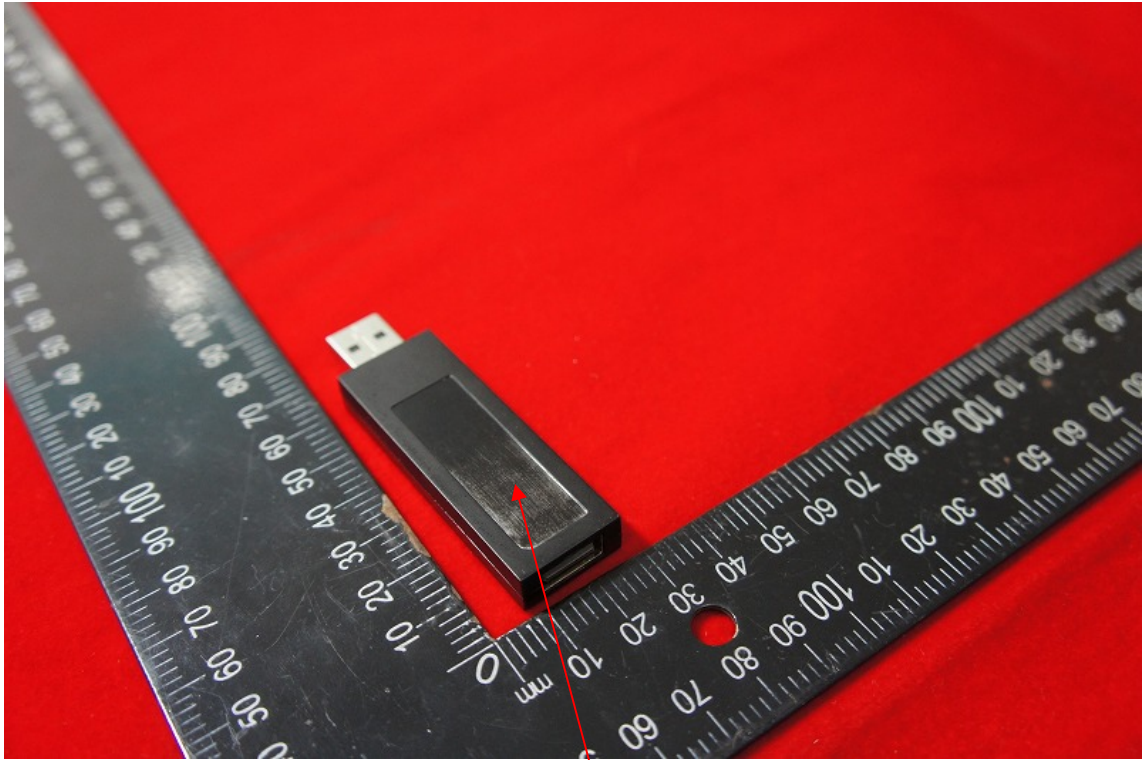

Label Location

MAGIC-NS 2 贴纸80g铜版纸带背胶

Label Location