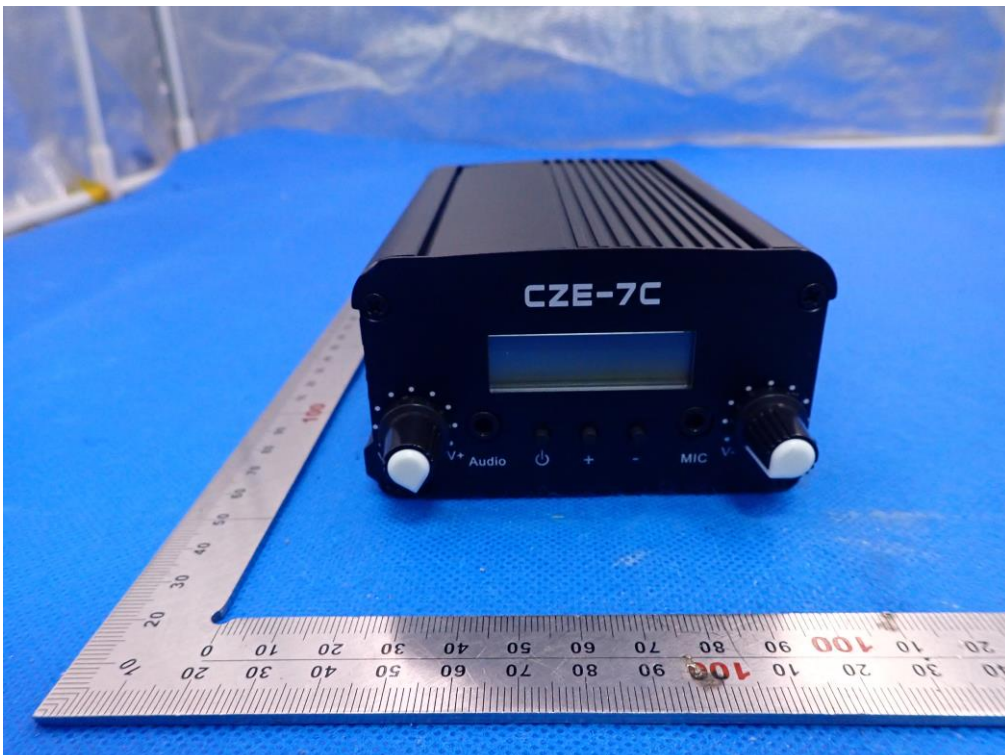

External Photos

Test model: CZE-7C

ALL VIEW OF EUT

TOP VIEW OF EUT

BOTTOM VIEW OF EUT

FRONT VIEW OF EUT

BACK VIEW OF EUT

LEFT VIEW OF EUT

RIGHT VIEW OF EUT

PORT VIEW OF EUT-1

PORT VIEW OF EUT-2

PORT VIEW OF EUT-3

PORT VIEW OF EUT-4

Series model: FMUSER FU-7C
ALL VIEW OF EUT

TOP VIEW OF EUT

BOTTOM VIEW OF EUT