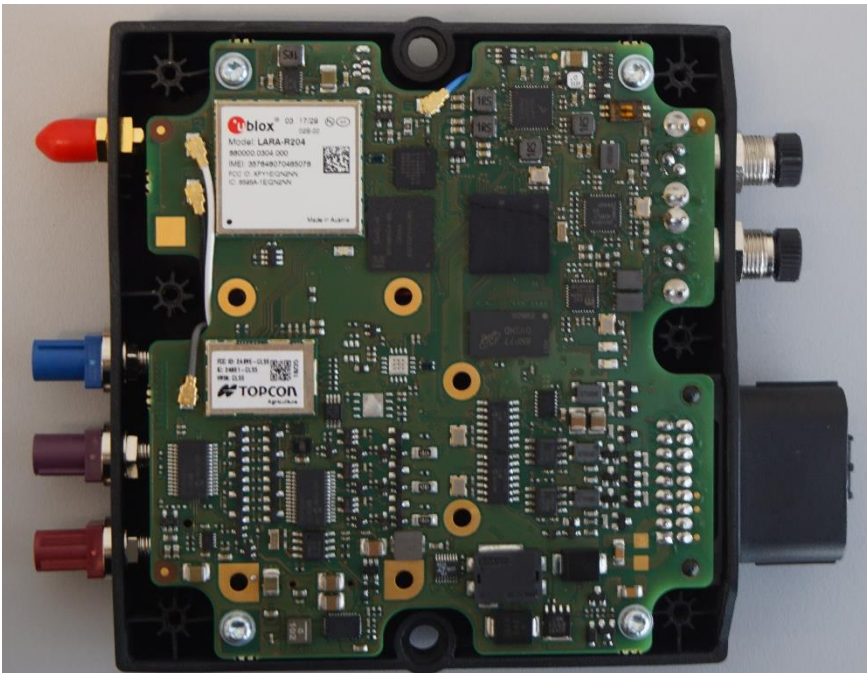

**CL-55 LTE VZW +RADIO**  
**INTERNAL PICTURES**

Figure 1

Figure 2

Type:	Created:	Authorized:	Version:	1.0	Date:	17-04-2019	Page 2 of 4
--- Printed copies of this document may not be up-to-date and will be considered as uncontrolled. Please check the actuality before use. ---							