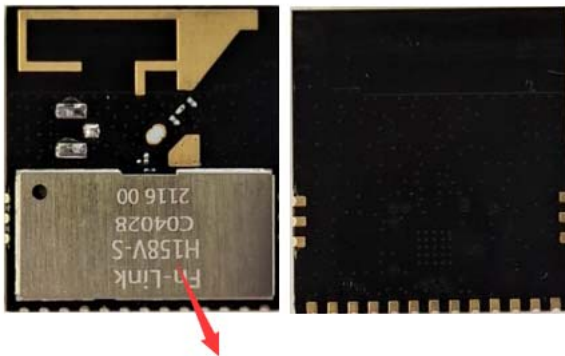

Label:

MODEL:H158V-S
Name: WIFI module V3.0
FCC ID:2ASV9-H158VS
CMIIT ID:xxxxxxxxxxxx
IC :24909-H158VS

  xxx-xxxx

SharkNinja Operating LLC

Label location:

标签位置/Label
location