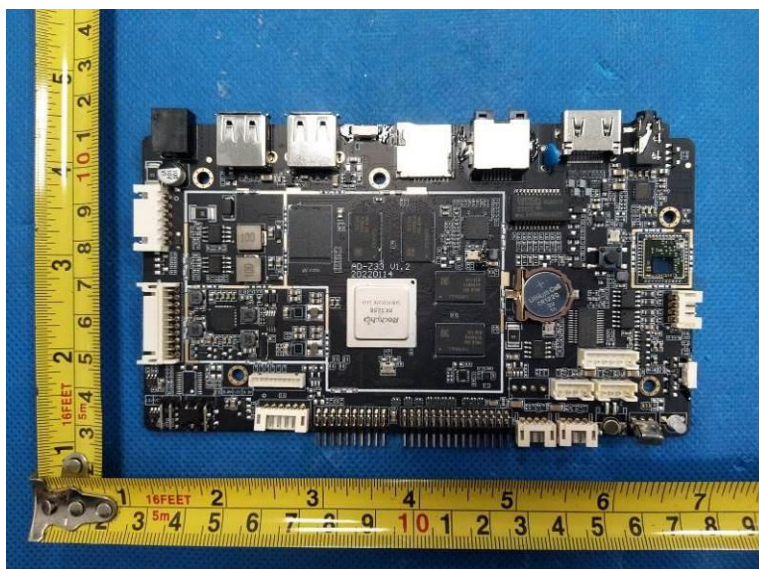

Internal Photos of the EUT

Photo 1

Photo 2

Photo 3

BLE/BT/2.4GWIFI/
5.1GWIFI/5.8GWIFI
FPC Antenna

Photo 4

Photo 5

Photo 6