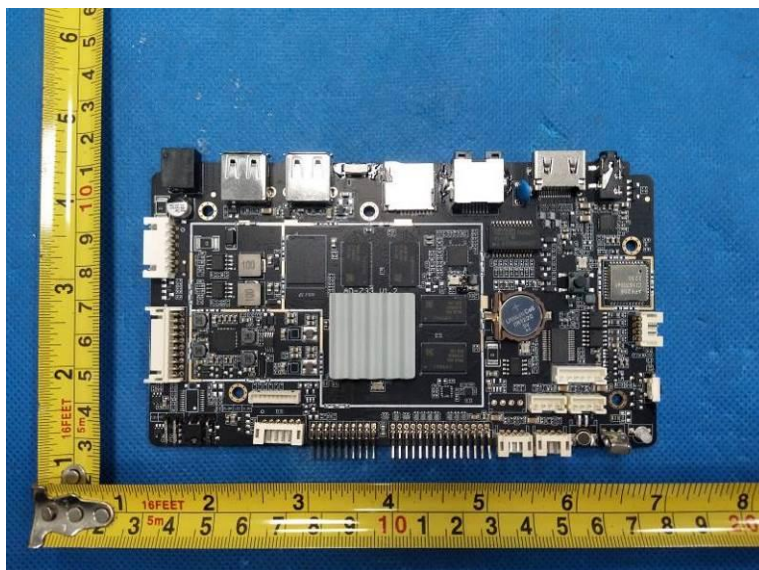

Internal Photos of the EUT

Photo 1

Photo 2

Photo 3

BLE/BT/2.4GWIFI/
5.1GWIFI/5.8GWIFI
FPC Antenna

Photo 4

Photo 5

Photo 6