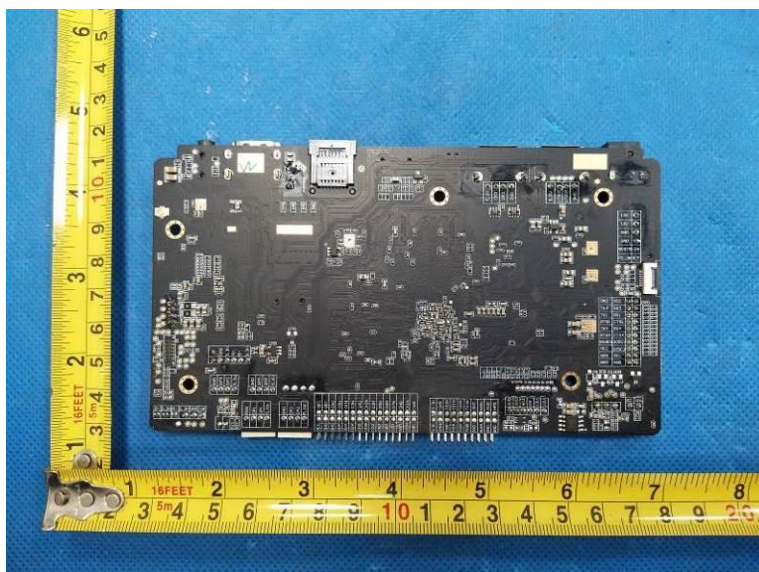

Internal Photos of the EUT

Photo 1

Photo 2

Photo 3

BLE/BT/2.4GWIFI/
5.1GWIFI/5.8GWIFI
FPC Antenna

Photo 4

Photo 5

Photo 6