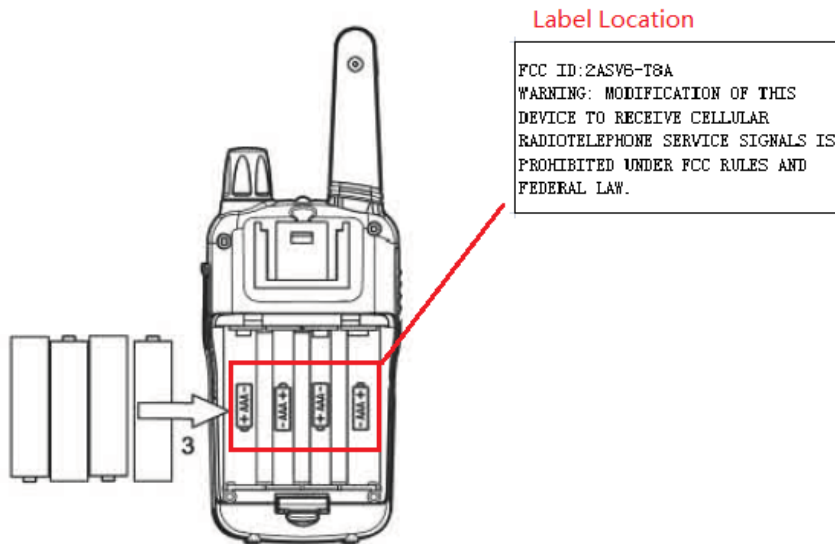

EXHIBIT A - FCC ID LABEL AND LOCATION

FCC ID Label

FCC ID:2ASV6-T8A
WARNING: MODIFICATION OF THIS
DEVICE TO RECEIVE CELLULAR
RADIOTELEPHONE SERVICE SIGNALS
IS PROHIBITED UNDER FCC RULES
AND FEDERAL LAW.

FCC ID Label Location Information

The label shown shall be permanently affixed at a conspicuous location on the device and be readily visible to the user at the time purchase (Labeling requirements per 2.925)